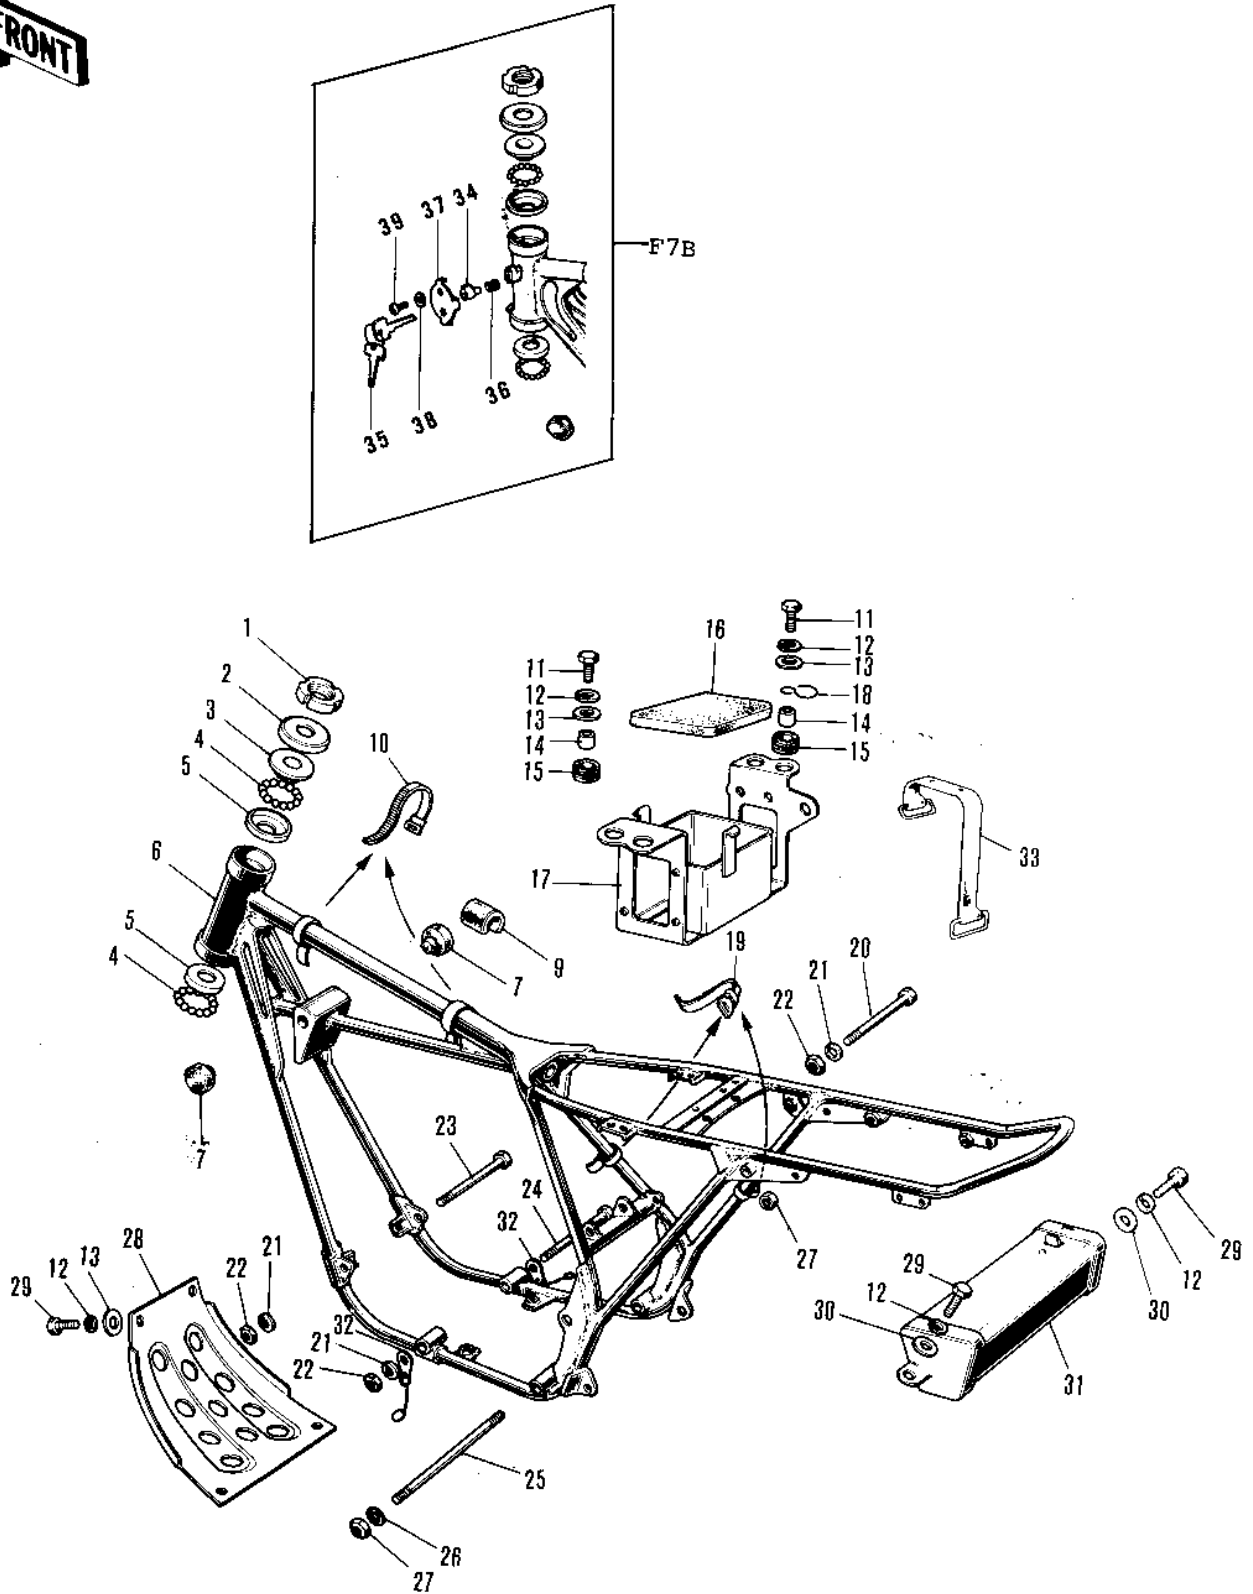

1974 F7-C PARTS DIAGRAM

FRAME/FRAME FITTINGS ('71-'73 F7/F7-A/F7)

1974 F7-C PARTS LIST

FRAME/FRAME FITTINGS ('71-'73 F7/F7-A/F7)

ITEM NAME	PART NUMBER	QUANTITY
NUT STEERING STEM LCK (Ref # 1)	92090-006	
CAP STEERING STEM (Ref # 2)	46098-005	
CONE UPPER BEARING (Ref # 3)	92047-005	
BALL STEEL 3/16" (Ref # 4)	600A0600	
RACE BEARING (Ref # 5)	92048-004	
UNAVAILABLE IN PRICE BOOK (Ref # 6)	32002-043	
FRAME (Ref # 6)	32002-060	
DAMPER RUBB FUEL TANK (Ref # 7)	92075-050	
MAT FUEL TANK (Ref # 8)	51067-002	
MAT FUEL TANK (Ref # 9)	51067-002	
BAND, LONG (Ref # 10)	92072-032	
BOLT-UPSET, 6X20 (Ref # 11)	112G0620	
BOLT-UPSET, 6X20 (Ref # 11)	112G0620	
WASHER SPRING 6MM (Ref # 12)	461F0600	
WASHER 6.5X20X1.6T (Ref # 13)	92022-125	
COLLAR (Ref # 14)	92027-103	
DAMPER RUBBER (Ref # 15)	92075-051	
MAT-BATTERY (Ref # 16)	32103-019	
CASE-BATTERY (Ref # 17)	32097-018	
CLAMP CABLE (Ref # 18)	92037-026	
BAND, MIDDLE (Ref # 19)	92072-031	
BOLT, FLANGED, 10X115 (Ref # 20)	92001-1603	
WASHER SPRING 10MM (Ref # 21)	461F1000	
NUT, 10MM (Ref # 22)	314B1000	
BOLT-HEX HEAD, 10X145 (Ref # 23)	113B10145	
BOLT, HEX HEAD, 10X150 (Ref # 23)	92001-1251	
BOLT-HEX HEAD, 10X225 (Ref # 24)	113B10225	
BOLT-HEX HEAD, 10X225 (Ref # 24)	113B10225	
STUD, 12X290 (Ref # 25)	92006-003	