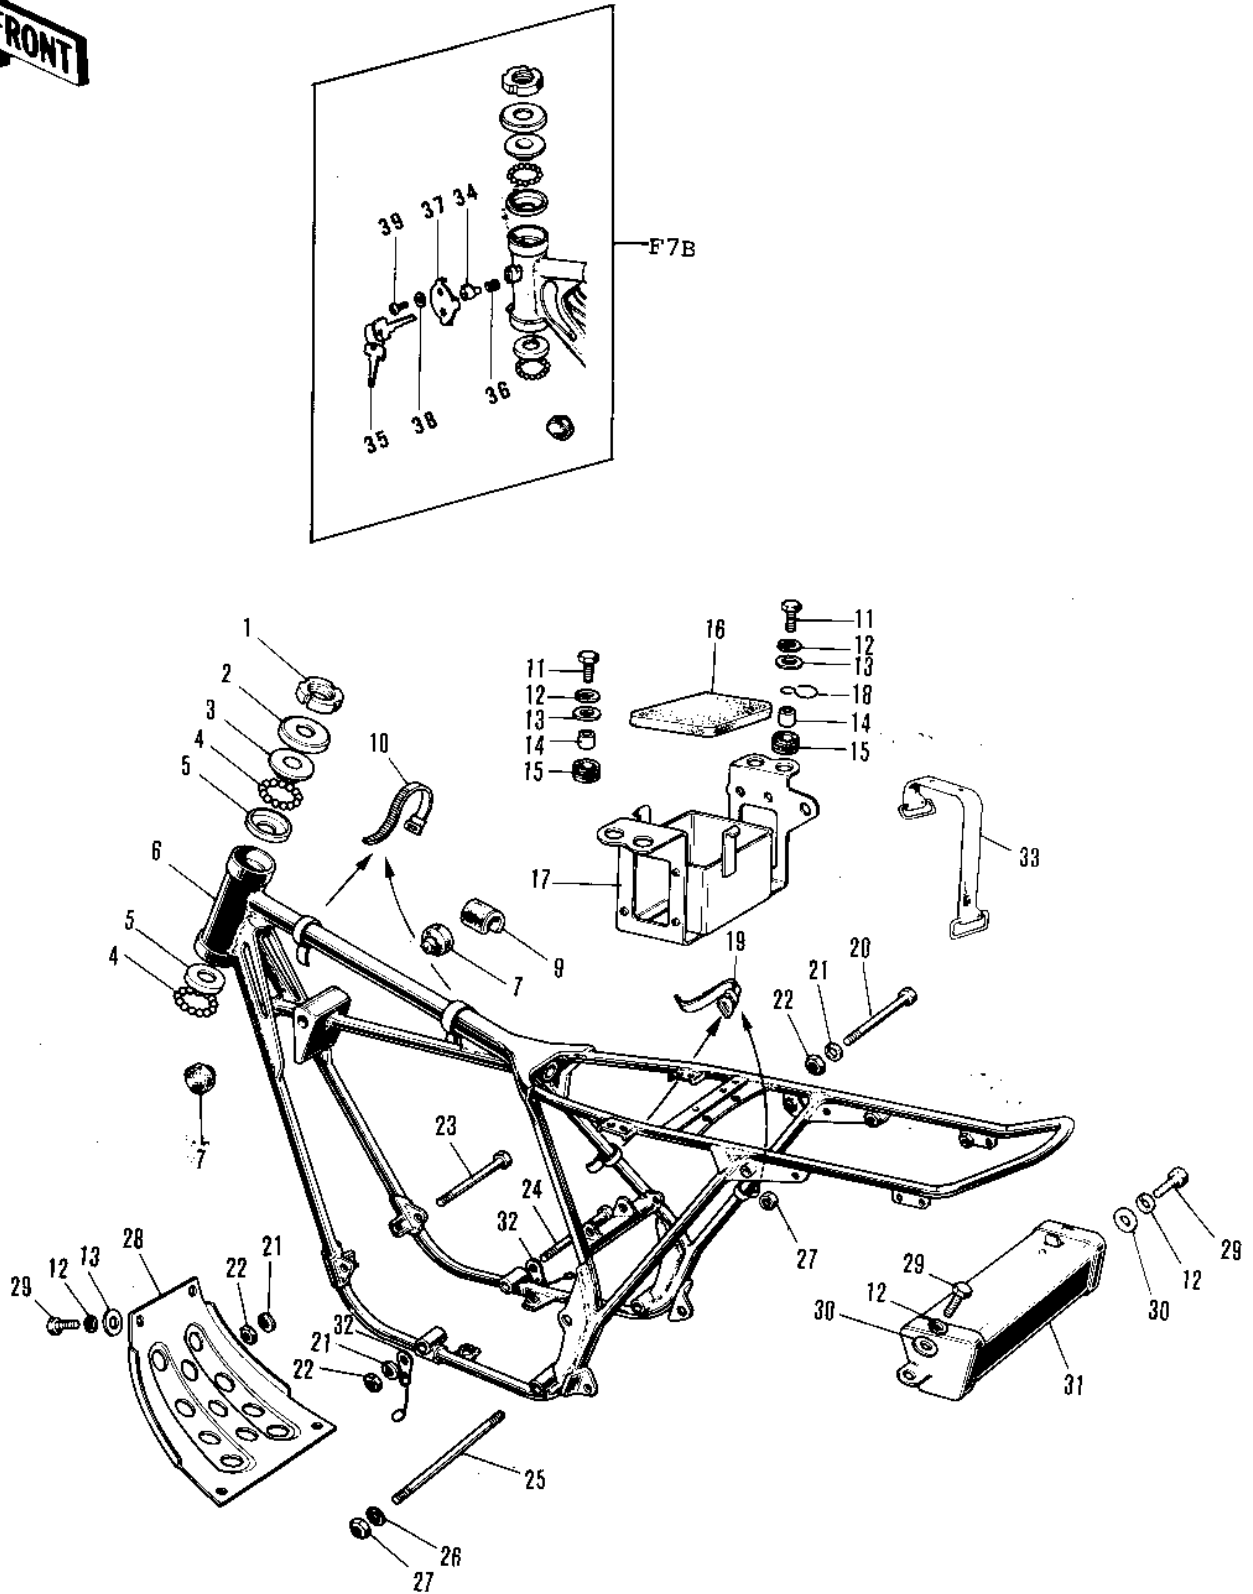

1975 F7-D PARTS DIAGRAM

FRAME/FRAME FITTINGS ('71-'73 F7/F7-A/F7)