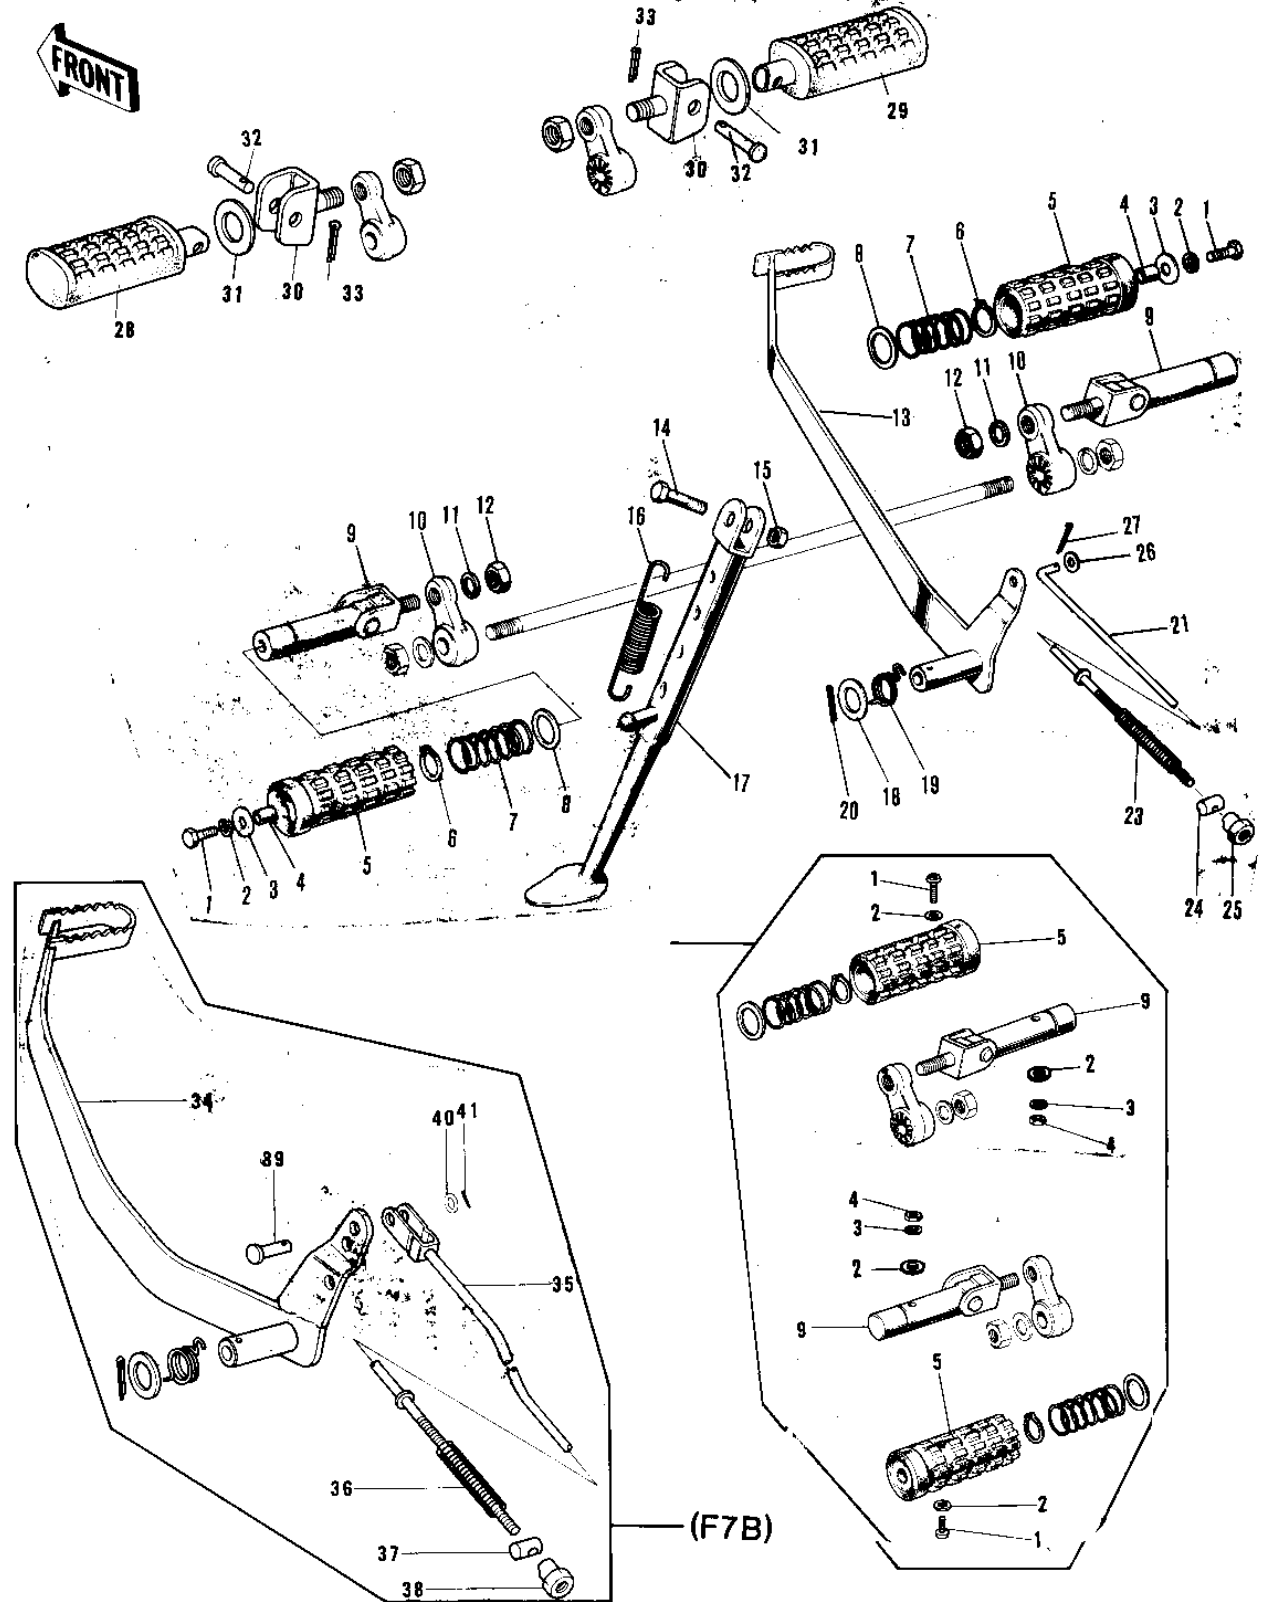

# 1972 F7-A PARTS DIAGRAM

FOOTRESTS/STAND/BRAKE PEDAL

## FOOTRESTS/STAND/BRAKE PEDAL

ITEM NAME	PART NUMBER	QUANTITY
BOLT-UPSET (Ref # 1)	112G0618	
SCREW-PAN-CROS (Ref # 1)	220B0540	
WASHER SPRING 6MM (Ref # 2)	461F0600	
WASHER PLAIN (Ref # 2)	410F0500	
WASHER 6.5X20X1.6T (Ref # 3)	92022-125	
WASHER SPRING 5MM (Ref # 3)	461F0500	
COLLAR (Ref # 4)	92027-103	
NUT,5MM (Ref # 4)	311B0500	
RUBBER-FOOTREST (Ref # 5)	92076-023	
RUBBER-FOOTREST (Ref # 5)	92076-023	
CIRCLIP 16MM (Ref # 6)	480J1600	
SPRING FOOTREST PEG (Ref # 7)	34006-002	
WASHER FOLDING PEG (Ref # 8)	92022-049	
BAR ASSY,FOOTREST (Ref # 9, 10,)	34002-051	
HOLDER-FOTREST BAR,LH (Ref # 9)	34003-030	
BAR-FOOTREST (Ref # 9)	34003-032	
BAR ASSY,FOOTREST (Ref # 9)	34002-051	
BRACKET-FOOTREST BAR (Ref # 10)	34007-009	
WASHER SPRING 10MM (Ref # 11)	461F1000	
NUT 10MM (Ref # 12)	315B1000	
NUT-LOCK,12MM (Ref # 12)	92019-009	
PEDAL-BRAKE (Ref # 13)	43001-035	
PEDAL-BRAKE (Ref # 13)	43001-046	
BOLT,10X28 (Ref # 14)	113G1028	
NUT 10MM (Ref # 15)	315B1000	
SPRING MAIN STAND (Ref # 16)	34023-005	
STAND-SIDE (Ref # 17)	34024-028	
WASHER BRAKE PEDAL (Ref # 18)	92022-085	
SPRING,BRAKE PEDAL (Ref # 19)	43005-033	