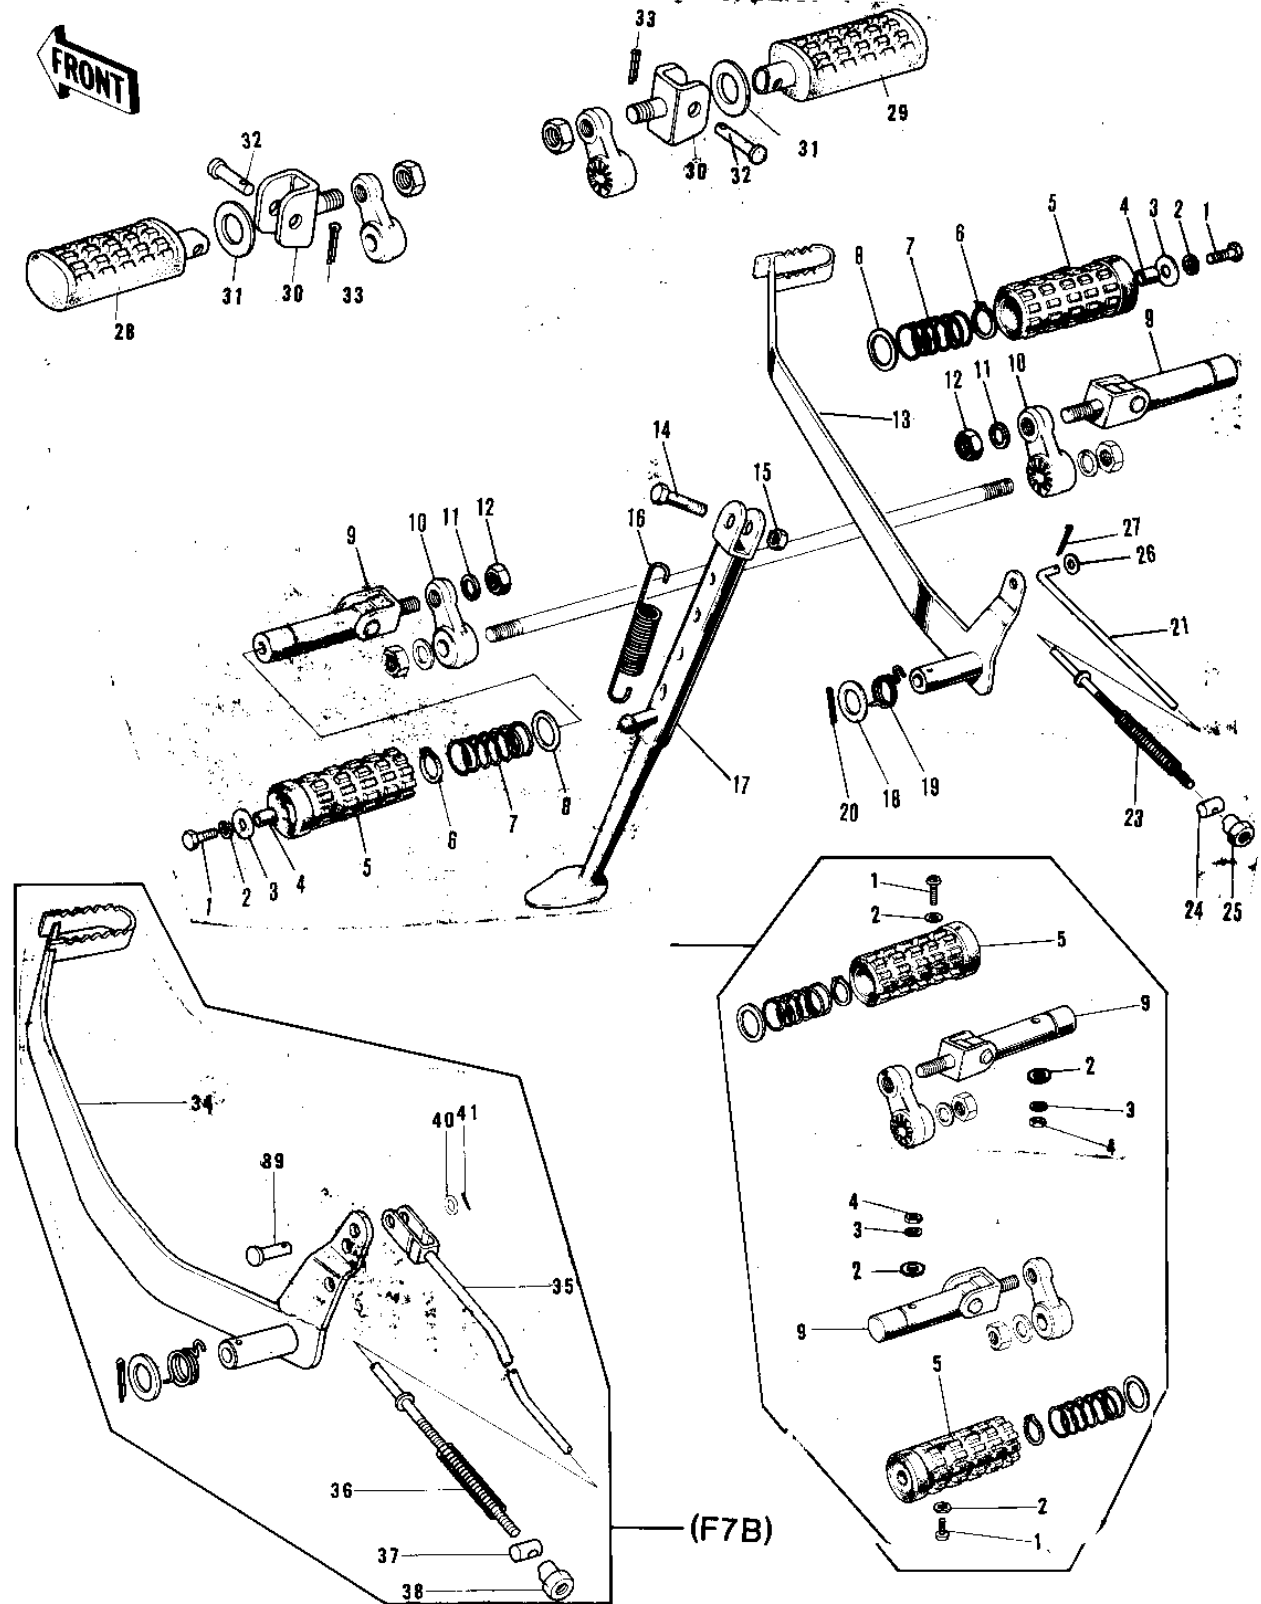

# 1973 F7-B PARTS DIAGRAM

FOOTRESTS/STAND/BRAKE PEDAL

## FOOTRESTS/STAND/BRAKE PEDAL

ITEM NAME	PART NUMBER	QUANTITY
BOLT-UPSET (Ref # 1)	112G0618	
SCREW-PAN-CROS (Ref # 1)	220B0540	
WASHER SPRING 6MM (Ref # 2)	461F0600	
WASHER PLAIN (Ref # 2)	410F0500	
WASHER 6.5X20X1.6T (Ref # 3)	92022-125	
WASHER SPRING 5MM (Ref # 3)	461F0500	
COLLAR (Ref # 4)	92027-103	
NUT,5MM (Ref # 4)	311B0500	
RUBBER-FOOTREST (Ref # 5)	92076-023	
RUBBER-FOOTREST (Ref # 5)	92076-023	
CIRCLIP 16MM (Ref # 6)	480J1600	
SPRING FOOTREST PEG (Ref # 7)	34006-002	
WASHER FOLDING PEG (Ref # 8)	92022-049	
BAR ASSY,FOOTREST (Ref # 9, 10,)	34002-051	
HOLDER-FOTREST BAR,LH (Ref # 9)	34003-030	
BAR-FOOTREST (Ref # 9)	34003-032	
BAR ASSY,FOOTREST (Ref # 9)	34002-051	
BRACKET-FOOTREST BAR (Ref # 10)	34007-009	
WASHER SPRING 10MM (Ref # 11)	461F1000	
NUT 10MM (Ref # 12)	315B1000	
NUT-LOCK,12MM (Ref # 12)	92019-009	
PEDAL-BRAKE (Ref # 13)	43001-035	
PEDAL-BRAKE (Ref # 13)	43001-046	
BOLT,10X28 (Ref # 14)	113G1028	
NUT 10MM (Ref # 15)	315B1000	
SPRING MAIN STAND (Ref # 16)	34023-005	
STAND-SIDE (Ref # 17)	34024-028	
WASHER BRAKE PEDAL (Ref # 18)	92022-085	
SPRING,BRAKE PEDAL (Ref # 19)	43005-033	