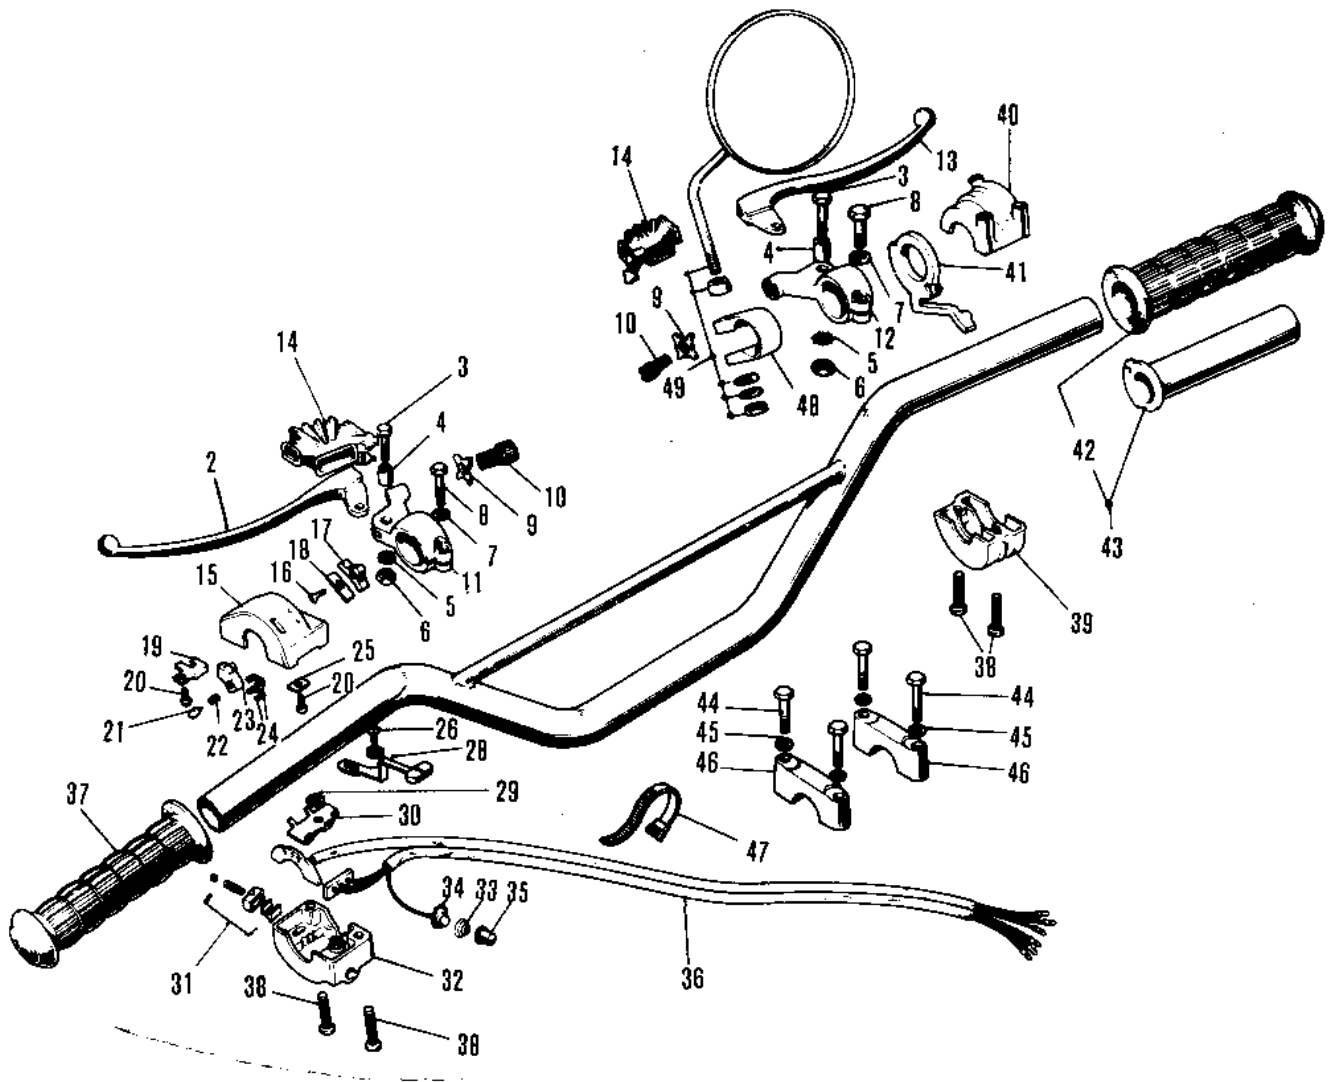

1972 F7-A PARTS DIAGRAM

HANDLEBAR (F7/F7-A)

1972 F7-A PARTS LIST

HANDLEBAR (F7/F7-A)

ITEM NAME	PART NUMBER	QUANTITY
HANDLEBAR (Ref # 1)	46004-016	
LEVER ASSY-CLUTCH (Ref # 2 ~11)	46076-014	
LEVER-CLUTCH (Ref # 2)	46092-015	
BOLT HEX HEAD 5X20 (Ref # 3)	92007-020	
COLLAR LEVER (Ref # 4)	46059-011	
WASHER LOCK 5MM (Ref # 5)	464H0500	
NUT 5MM (Ref # 6)	312B0500	
WASHER PLAIN 6MM (Ref # 7)	410B0600	
BOLT, HEX HEAD 6X22 (Ref # 8)	110N0622	
NUT LOCK ADJUST SCREW (Ref # 9)	46056-001	
SCREW CABLE ADJUST (Ref # 10)	46055-003	
HOLDER,CLUTCH LEVER (Ref # 11)	46094-010	
LEVER ASSY-FRNT BRAKE (Ref # 3 ~ 10)	46021-010	
UNAVAILABLE IN PRICE BOOK (Ref # 12,13)		
HOLDER-FR BRAKE LEVER (Ref # 12)	46060-006	
LEVER FRONT BRAKE (Ref # 13)	46058-004	
DUST COVER (Ref # 14)	46071-001	
CASE ASSY-L.H (Ref # 15~36,)	46091-004	
CASE L.H SWITCH UPPER (Ref # 15)	46086-013	
SCREW CNTSNK HD 3X8 (Ref # 16)	221B0308A	
KNOB-L.H SWITCH (Ref # 17)	46044-011	
SPRING L.H SW KNOB (Ref # 18)	46031-003	
HOLDER L.H SW LOWER B (Ref # 19)	46085-014	
SCREW PAN HEAD 3X5 (Ref # 20)	220B0305A	
CONTACT L.H SWITCH (Ref # 21)	46079-002	
SPRING L.H SWITCH (Ref # 22)	46031-004	
SWITCH L.H (Ref # 23)	46089-003	
PLATE L.H SW CONTACT (Ref # 24)	46080-002	
HOLDER L.H SW UPPER A (Ref # 25)	46085-013	