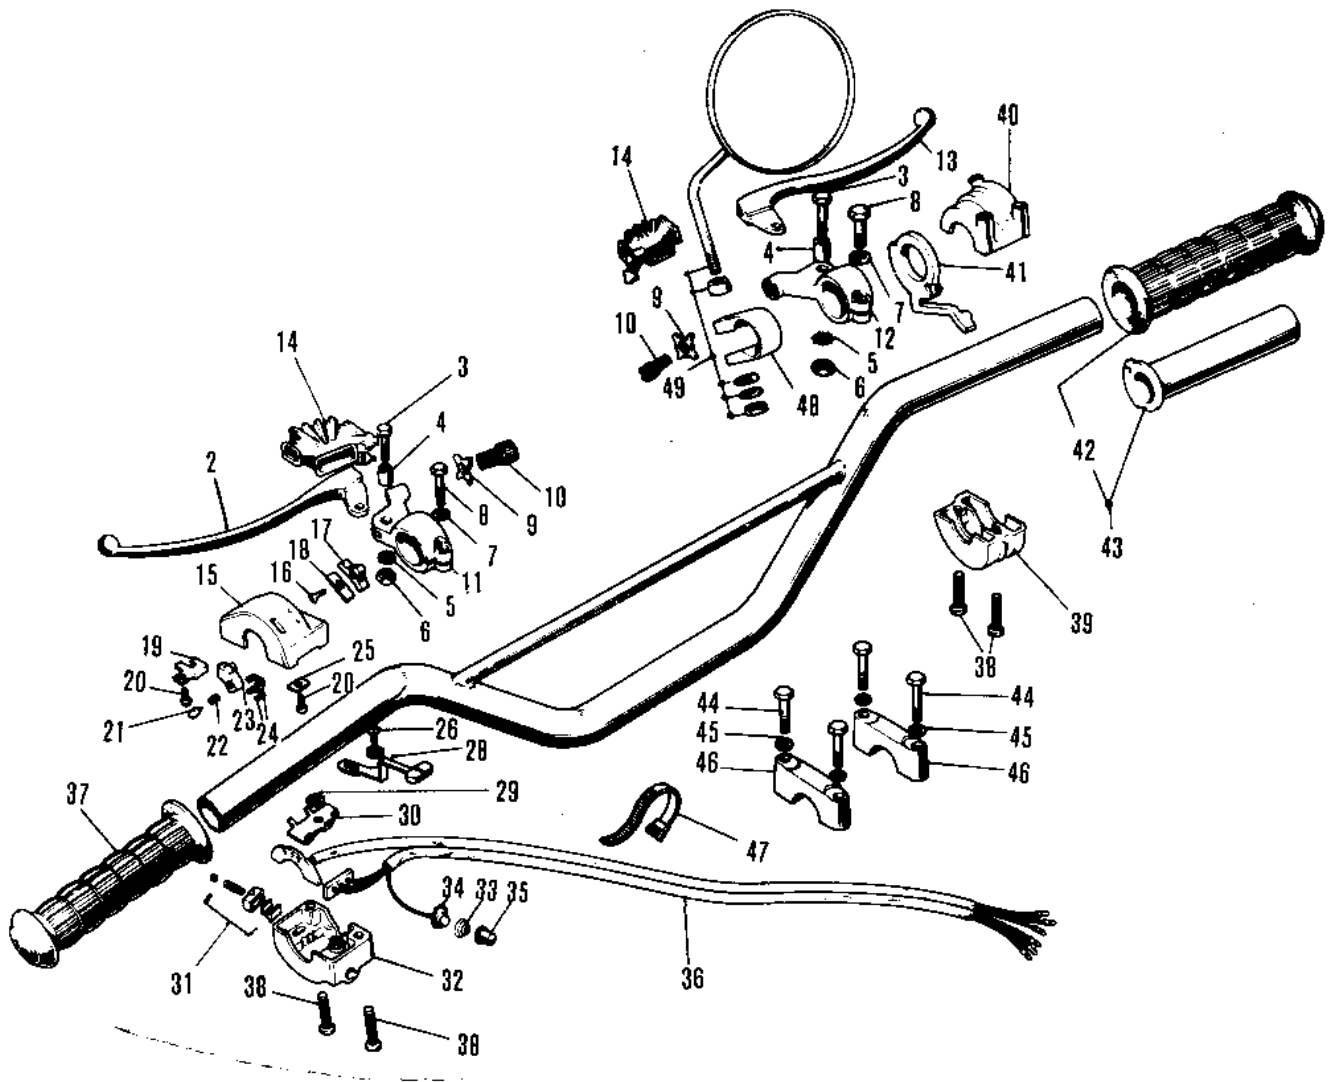

1973 F7-B PARTS DIAGRAM

HANDLEBAR (F7/F7-A)

1973 F7-B PARTS LIST

HANDLEBAR (F7/F7-A)

ITEM NAME	PART NUMBER	QUANTITY
HANDLEBAR (Ref # 1)	46004-016	
LEVER ASSY-CLUTCH (Ref # 2 ~11)	46076-014	
LEVER-CLUTCH (Ref # 2)	46092-015	
BOLT HEX HEAD 5X20 (Ref # 3)	92007-020	
COLLAR LEVER (Ref # 4)	46059-011	
WASHER LOCK 5MM (Ref # 5)	464H0500	
NUT 5MM (Ref # 6)	312B0500	
WASHER PLAIN 6MM (Ref # 7)	410B0600	
BOLT, HEX HEAD 6X22 (Ref # 8)	110N0622	
NUT LOCK ADJUST SCREW (Ref # 9)	46056-001	
SCREW CABLE ADJUST (Ref # 10)	46055-003	
HOLDER,CLUTCH LEVER (Ref # 11)	46094-010	
LEVER ASSY-FRNT BRAKE (Ref # 3 ~ 10)	46021-010	
UNAVAILABLE IN PRICE BOOK (Ref # 12,13)		
HOLDER-FR BRAKE LEVER (Ref # 12)	46060-006	
LEVER FRONT BRAKE (Ref # 13)	46058-004	
DUST COVER (Ref # 14)	46071-001	
CASE ASSY-L.H (Ref # 15~36,)	46091-004	
CASE L.H SWITCH UPPER (Ref # 15)	46086-013	
SCREW CNTSNK HD 3X8 (Ref # 16)	221B0308A	
KNOB-L.H SWITCH (Ref # 17)	46044-011	
SPRING L.H SW KNOB (Ref # 18)	46031-003	
HOLDER L.H SW LOWER B (Ref # 19)	46085-014	
SCREW PAN HEAD 3X5 (Ref # 20)	220B0305A	
CONTACT L.H SWITCH (Ref # 21)	46079-002	
SPRING L.H SWITCH (Ref # 22)	46031-004	
SWITCH L.H (Ref # 23)	46089-003	
PLATE L.H SW CONTACT (Ref # 24)	46080-002	
HOLDER L.H SW UPPER A (Ref # 25)	46085-013	