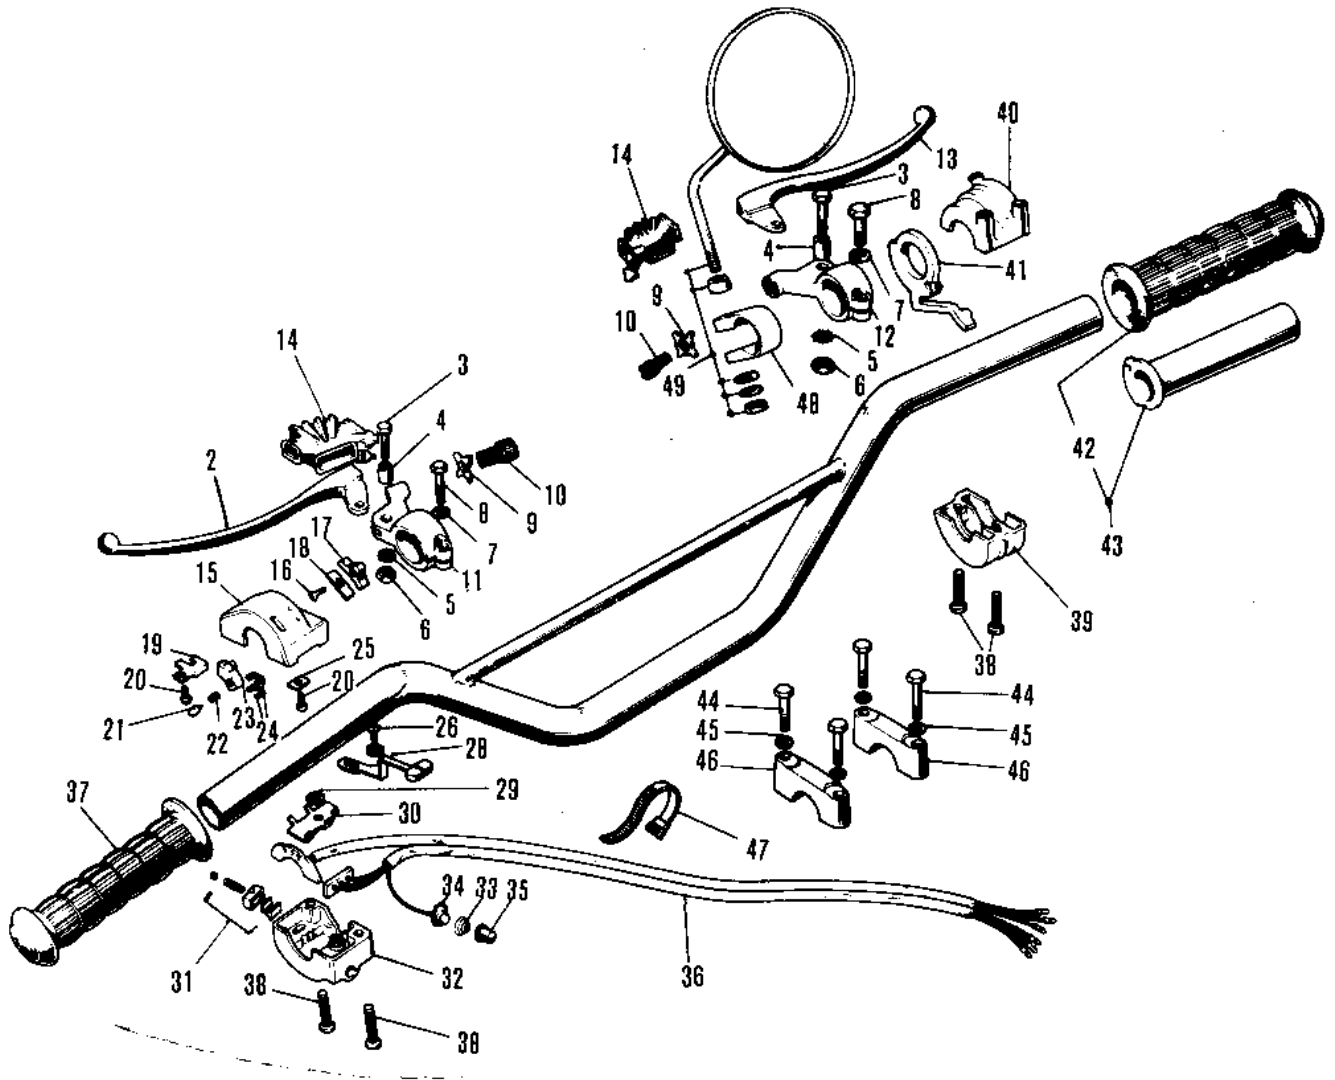

1974 F7-C PARTS DIAGRAM

HANDLEBAR (F7/F7-A)