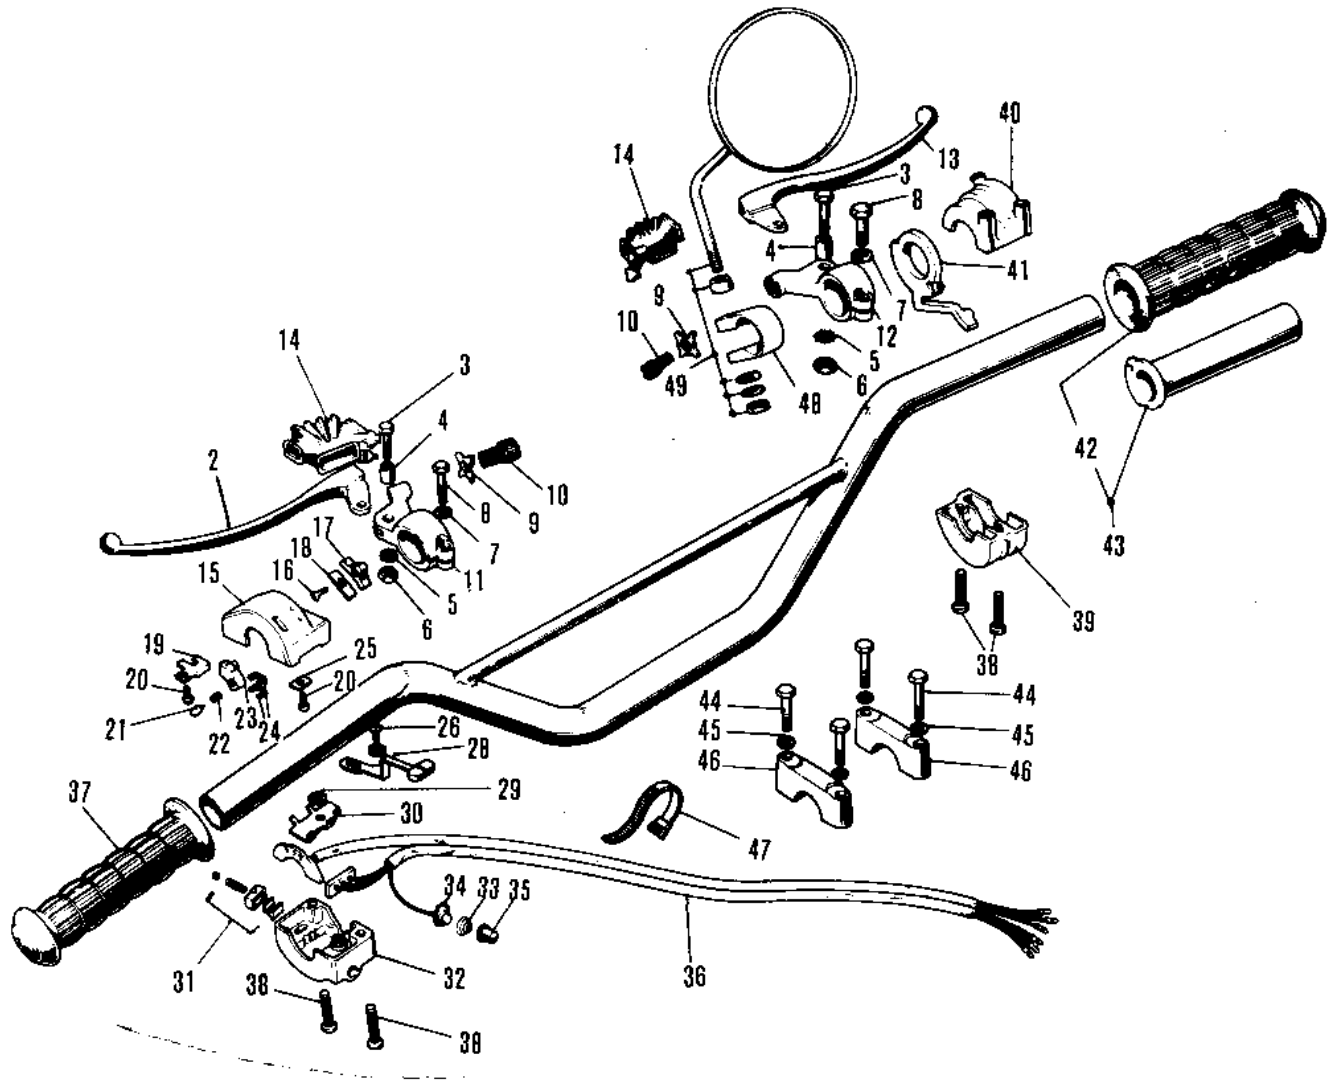

1975 F7-D PARTS DIAGRAM

HANDLEBAR (F7/F7-A)

1975 F7-D PARTS LIST

HANDLEBAR (F7/F7-A)

ITEM NAME	PART NUMBER	QUANTITY
HANDLEBAR (Ref # 1)	46004-016	
LEVER ASSY-CLUTCH (Ref # 2 ~11)	46076-014	
LEVER-CLUTCH (Ref # 2)	46092-015	
BOLT HEX HEAD 5X20 (Ref # 3)	92007-020	
COLLAR LEVER (Ref # 4)	46059-011	
WASHER LOCK 5MM (Ref # 5)	464H0500	
NUT 5MM (Ref # 6)	312B0500	
WASHER PLAIN 6MM (Ref # 7)	410B0600	
BOLT, HEX HEAD 6X22 (Ref # 8)	110N0622	
NUT LOCK ADJUST SCREW (Ref # 9)	46056-001	
SCREW CABLE ADJUST (Ref # 10)	46055-003	
HOLDER,CLUTCH LEVER (Ref # 11)	46094-010	
LEVER ASSY-FRNT BRAKE (Ref # 3 ~ 10)	46021-010	
UNAVAILABLE IN PRICE BOOK (Ref # 12,13)		
HOLDER-FR BRAKE LEVER (Ref # 12)	46060-006	
LEVER FRONT BRAKE (Ref # 13)	46058-004	
DUST COVER (Ref # 14)	46071-001	
CASE ASSY-L.H (Ref # 15~36,)	46091-004	
CASE L.H SWITCH UPPER (Ref # 15)	46086-013	
SCREW CNTSNK HD 3X8 (Ref # 16)	221B0308A	
KNOB-L.H SWITCH (Ref # 17)	46044-011	
SPRING L.H SW KNOB (Ref # 18)	46031-003	
HOLDER L.H SW LOWER B (Ref # 19)	46085-014	
SCREW PAN HEAD 3X5 (Ref # 20)	220B0305A	
CONTACT L.H SWITCH (Ref # 21)	46079-002	
SPRING L.H SWITCH (Ref # 22)	46031-004	
SWITCH L.H (Ref # 23)	46089-003	
PLATE L.H SW CONTACT (Ref # 24)	46080-002	
HOLDER L.H SW UPPER A (Ref # 25)	46085-013	