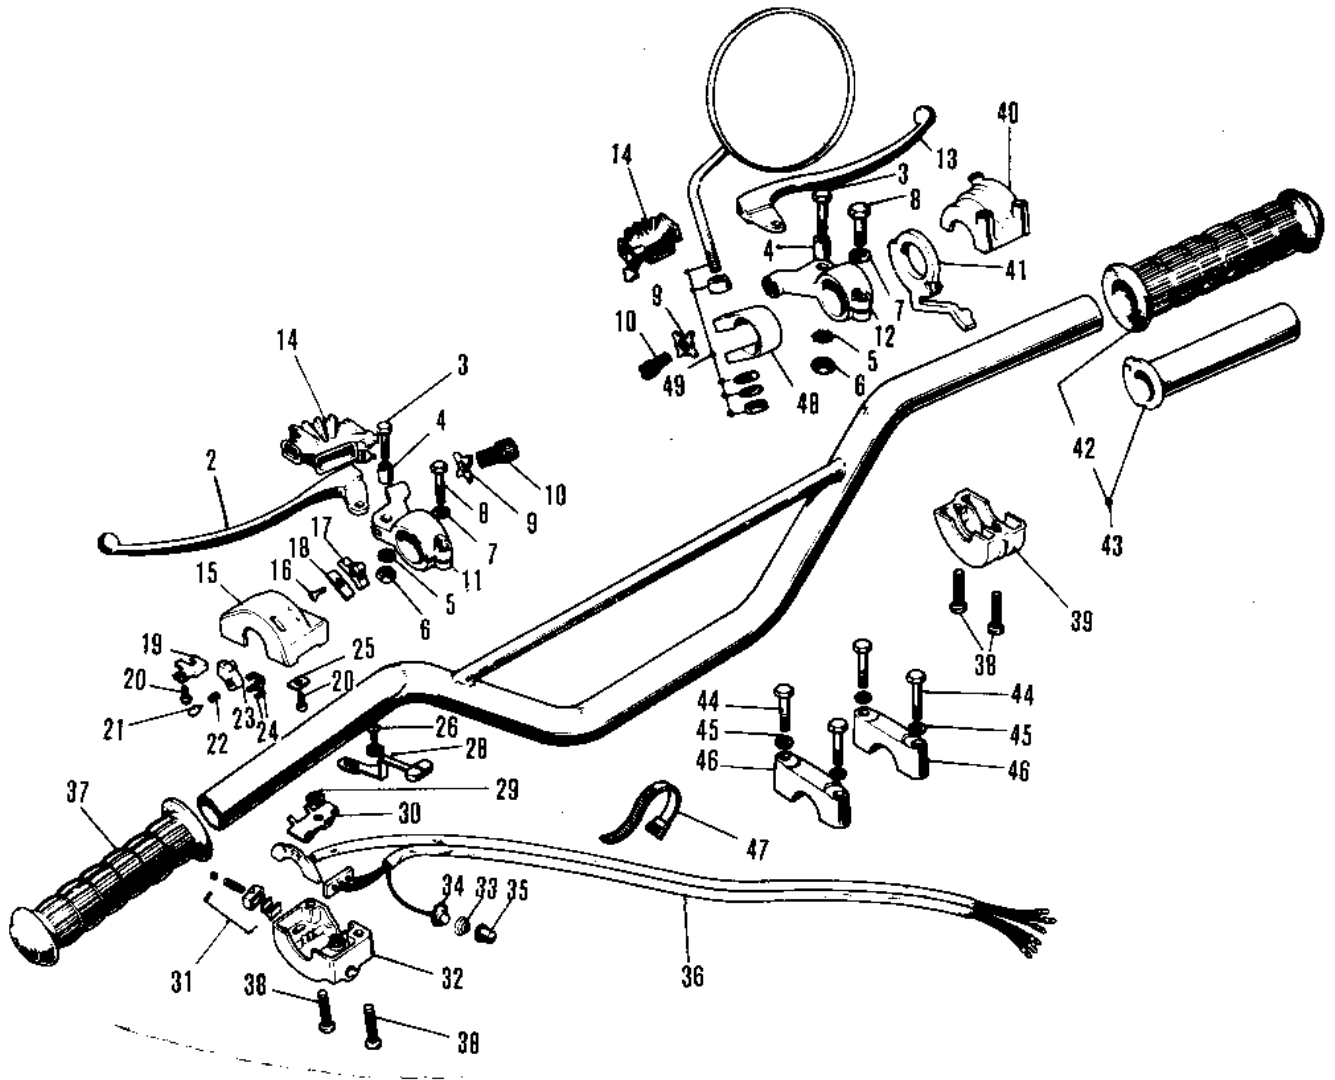

1975 F7-D PARTS DIAGRAM

HANDLEBAR (F7/F7-A)

1975 F7-D PARTS LIST

HANDLEBAR (F7/F7-A)

ITEM NAME	PART NUMBER	QUANTITY
HANDLEBAR (Ref # 1)	46004-016	
LEVER ASSY-CLUTCH (Ref # 2 ~11)	46076-014	
LEVER-CLUTCH (Ref # 2)	46092-015	
BOLT HEX HEAD 5X20 (Ref # 3)	92007-020	
COLLAR LEVER (Ref # 4)	46059-011	
WASHER LOCK 5MM (Ref # 5)	464H0500	
NUT 5MM (Ref # 6)	312B0500	
WASHER PLAIN 6MM (Ref # 7)	410B0600	
BOLT, HEX HEAD 6X22 (Ref # 8)	110N0622	
NUT LOCK ADJUST SCREW (Ref # 9)	46056-001	
SCREW CABLE ADJUST (Ref # 10)	46055-003	
HOLDER,CLUTCH LEVER (Ref # 11)	46094-010	
LEVER ASSY-FRNT BRAKE (Ref # 3 ~ 10)	46021-010	
UNAVAILABLE IN PRICE BOOK (Ref # 12,13)		
HOLDER-FR BRAKE LEVER (Ref # 12)	46060-006	
LEVER FRONT BRAKE (Ref # 13)	46058-004	
DUST COVER (Ref # 14)	46071-001	
CASE ASSY-L.H (Ref # 15~36,)	46091-004	
CASE L.H SWITCH UPPER (Ref # 15)	46086-013	
SCREW CNTSNK HD 3X8 (Ref # 16)	221B0308A	
KNOB-L.H SWITCH (Ref # 17)	46044-011	
SPRING L.H SW KNOB (Ref # 18)	46031-003	
HOLDER L.H SW LOWER B (Ref # 19)	46085-014	
SCREW PAN HEAD 3X5 (Ref # 20)	220B0305A	
CONTACT L.H SWITCH (Ref # 21)	46079-002	
SPRING L.H SWITCH (Ref # 22)	46031-004	
SWITCH L.H (Ref # 23)	46089-003	
PLATE L.H SW CONTACT (Ref # 24)	46080-002	
HOLDER L.H SW UPPER A (Ref # 25)	46085-013	