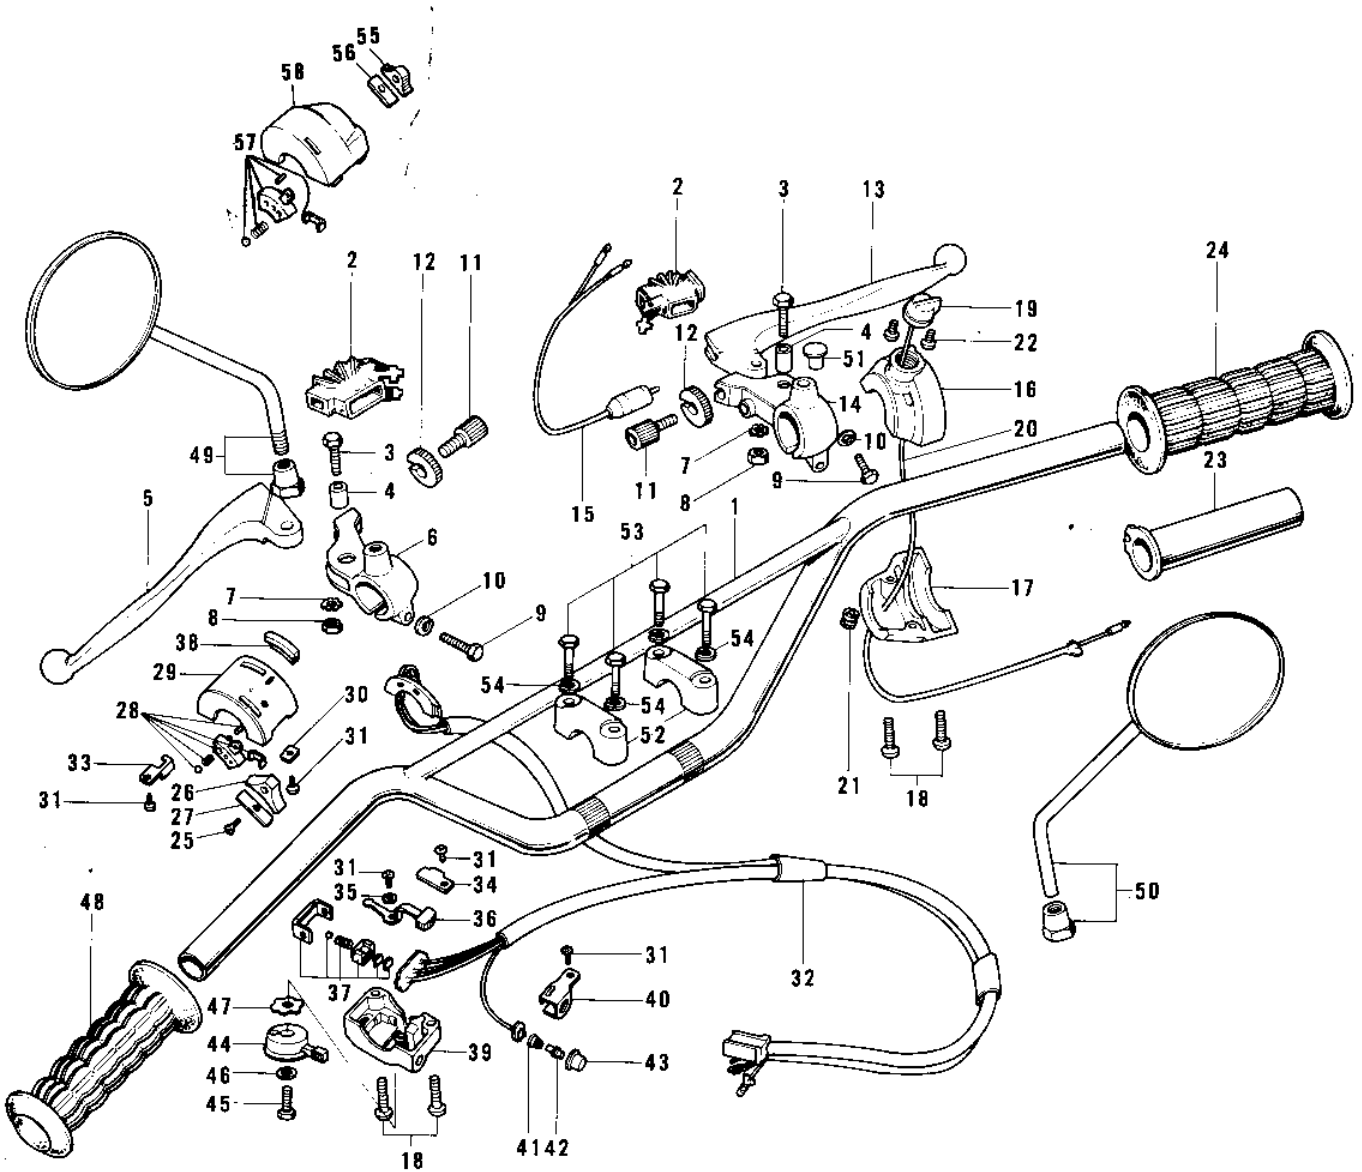

1971 F7 PARTS DIAGRAM

HANDLEBAR (F7-B)

1971 F7 PARTS LIST

HANDLEBAR (F7-B)

ITEM NAME	PART NUMBER	QUANTITY
HANDLEBAR (Ref # 1)	46004-016	1
DUST COVER (Ref # 2)	46071-002	2
BOLT HEX HEAD 5X20 (Ref # 3)	92007-020	2
COLLAR LEVER (Ref # 4)	46059-011	2
LEVER-CLUTCH (Ref # 5)	46092-015	1
HOLDER-CLUTCH LEV,BLK (Ref # 6)	46094-011-21	1
WASHER LOCK 5MM (Ref # 7)	464H0500	2
NUT 5MM (Ref # 8)	312B0500	2
BOLT HEX HEAD 6X25 (Ref # 9)	110N0625	2
WASHER PLAIN 6MM (Ref # 10)	410B0600	2
SCREW,CABLE ADJUST (Ref # 11)	46055-010	2
NUT-LOCK (Ref # 12)	46056-005	2
LEVER FRONT BRAKE (Ref # 13)	46058-004	1
HOLDER-FR BRK LEV,BLK (Ref # 14)	46060-009-21	1
SWITCH-FR. BRAKE LAMP (Ref # 15)	27021-004	1
CASE ASSY,R.H,BLACK (Ref # 16~24)	46018-020-10	1
CASE-RH UPPER (Ref # 16)	46041-008	1
CASE-RH LOWER (Ref # 17)	46023-008	1
SCREW-PAN-CROS,5X25 (Ref # 18)	220B0525	4
SWITCH-ENGINE STOP (Ref # 19)	46027-008	1
WIRING HARNESS-STP SW (Ref # 20)	46082-021	1
GROMMET-WIRING HARNES (Ref # 21)	92071-060	1
SCREW PAN HEAD 3X5 (Ref # 22)	220B0305A	2
GRIP ASSY-THROTTLE (Ref # 23, 24)	46019-020	1
RUBBER-R.H. GRIP (Ref # 24)	46061-013	1
CASE ASSY-L.H. (Ref # 18,25~)	46091-007	1
SCREW CNTSNK HD 3X8 (Ref # 25)	221B0308A	1
KNOB-LH SWITCH (Ref # 26)	46044-009	1
SPRING-L.H SW KNOB,B (Ref # 27)	46031-006	1