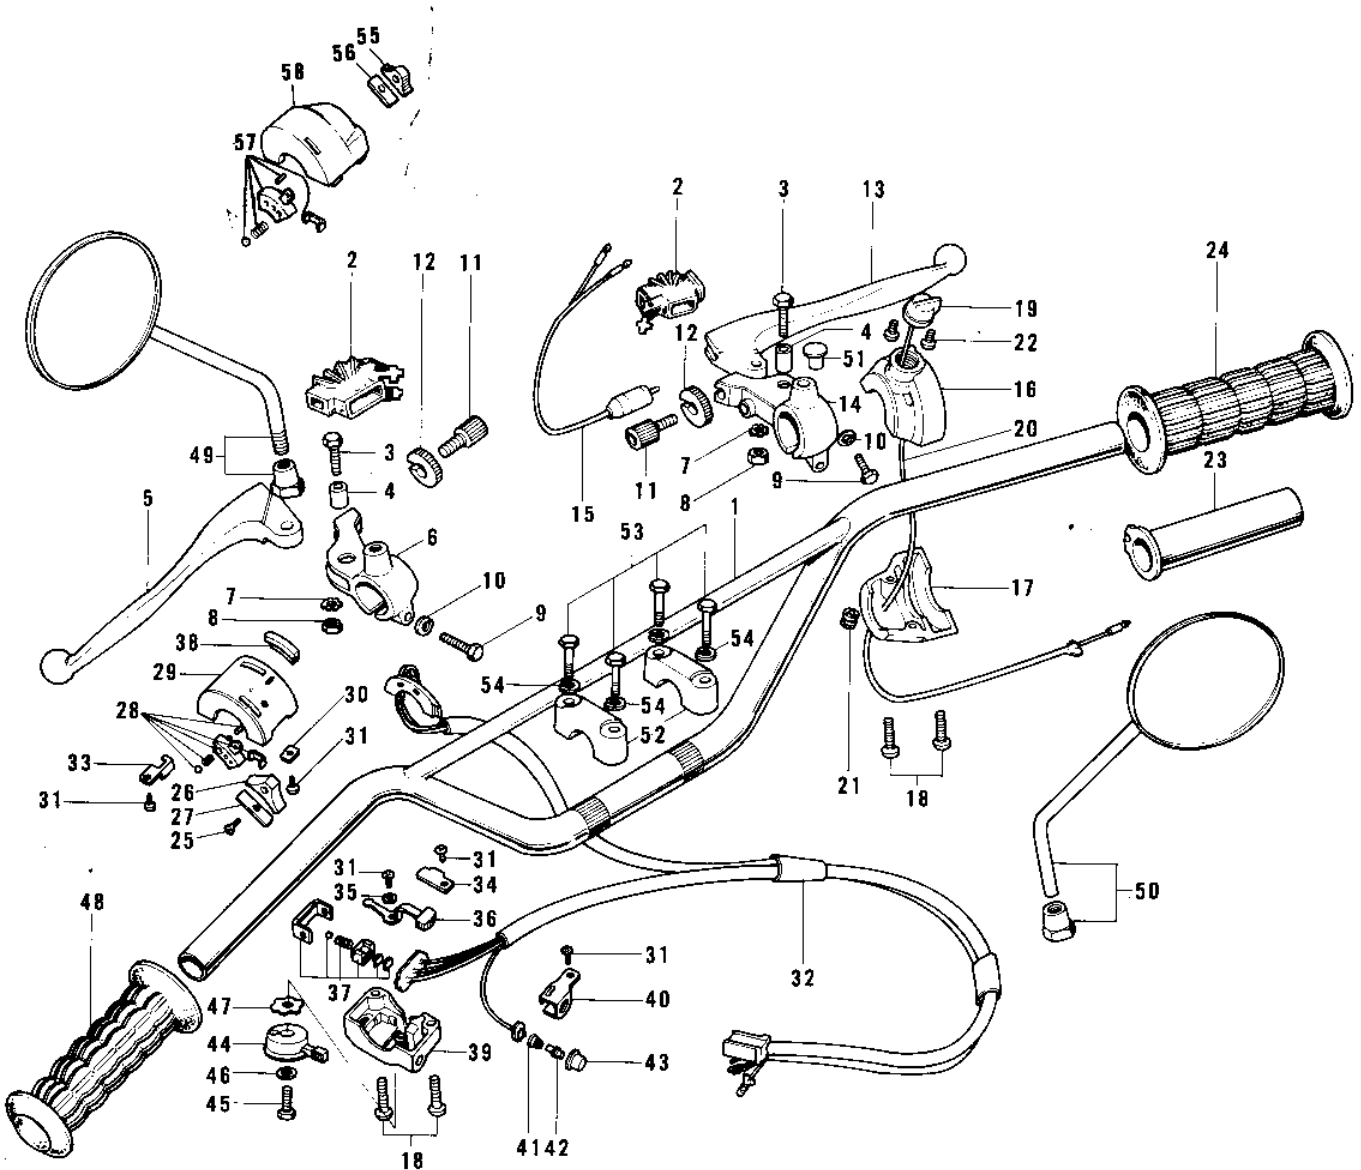

1971 F7 PARTS DIAGRAM

HANDLEBAR (F7-B)

1971 F7 PARTS LIST

HANDLEBAR (F7-B)

ITEM NAME	PART NUMBER	QUANTITY
HANDLEBAR (Ref # 1)	46004-016	1
DUST COVER (Ref # 2)	46071-002	2
BOLT HEX HEAD 5X20 (Ref # 3)	92007-020	2
COLLAR LEVER (Ref # 4)	46059-011	2
LEVER-CLUTCH (Ref # 5)	46092-015	1
HOLDER-CLUTCH LEV,BLK (Ref # 6)	46094-011-21	1
WASHER LOCK 5MM (Ref # 7)	464H0500	2
NUT 5MM (Ref # 8)	312B0500	2
BOLT HEX HEAD 6X25 (Ref # 9)	110N0625	2
WASHER PLAIN 6MM (Ref # 10)	410B0600	2
SCREW,CABLE ADJUST (Ref # 11)	46055-010	2
NUT-LOCK (Ref # 12)	46056-005	2
LEVER FRONT BRAKE (Ref # 13)	46058-004	1
HOLDER-FR BRK LEV,BLK (Ref # 14)	46060-009-21	1
SWITCH-FR. BRAKE LAMP (Ref # 15)	27021-004	1
CASE ASSY,R.H,BLACK (Ref # 16~24)	46018-020-10	1
CASE-RH UPPER (Ref # 16)	46041-008	1
CASE-RH LOWER (Ref # 17)	46023-008	1
SCREW-PAN-CROS,5X25 (Ref # 18)	220B0525	4
SWITCH-ENGINE STOP (Ref # 19)	46027-008	1
WIRING HARNESS-STP SW (Ref # 20)	46082-021	1
GROMMET-WIRING HARNES (Ref # 21)	92071-060	1
SCREW PAN HEAD 3X5 (Ref # 22)	220B0305A	2
GRIP ASSY-THROTTLE (Ref # 23, 24)	46019-020	1
RUBBER-R.H. GRIP (Ref # 24)	46061-013	1
CASE ASSY-L.H. (Ref # 18,25~)	46091-007	1
SCREW CNTSNK HD 3X8 (Ref # 25)	221B0308A	1
KNOB-LH SWITCH (Ref # 26)	46044-009	1
SPRING-L.H SW KNOB,B (Ref # 27)	46031-006	1