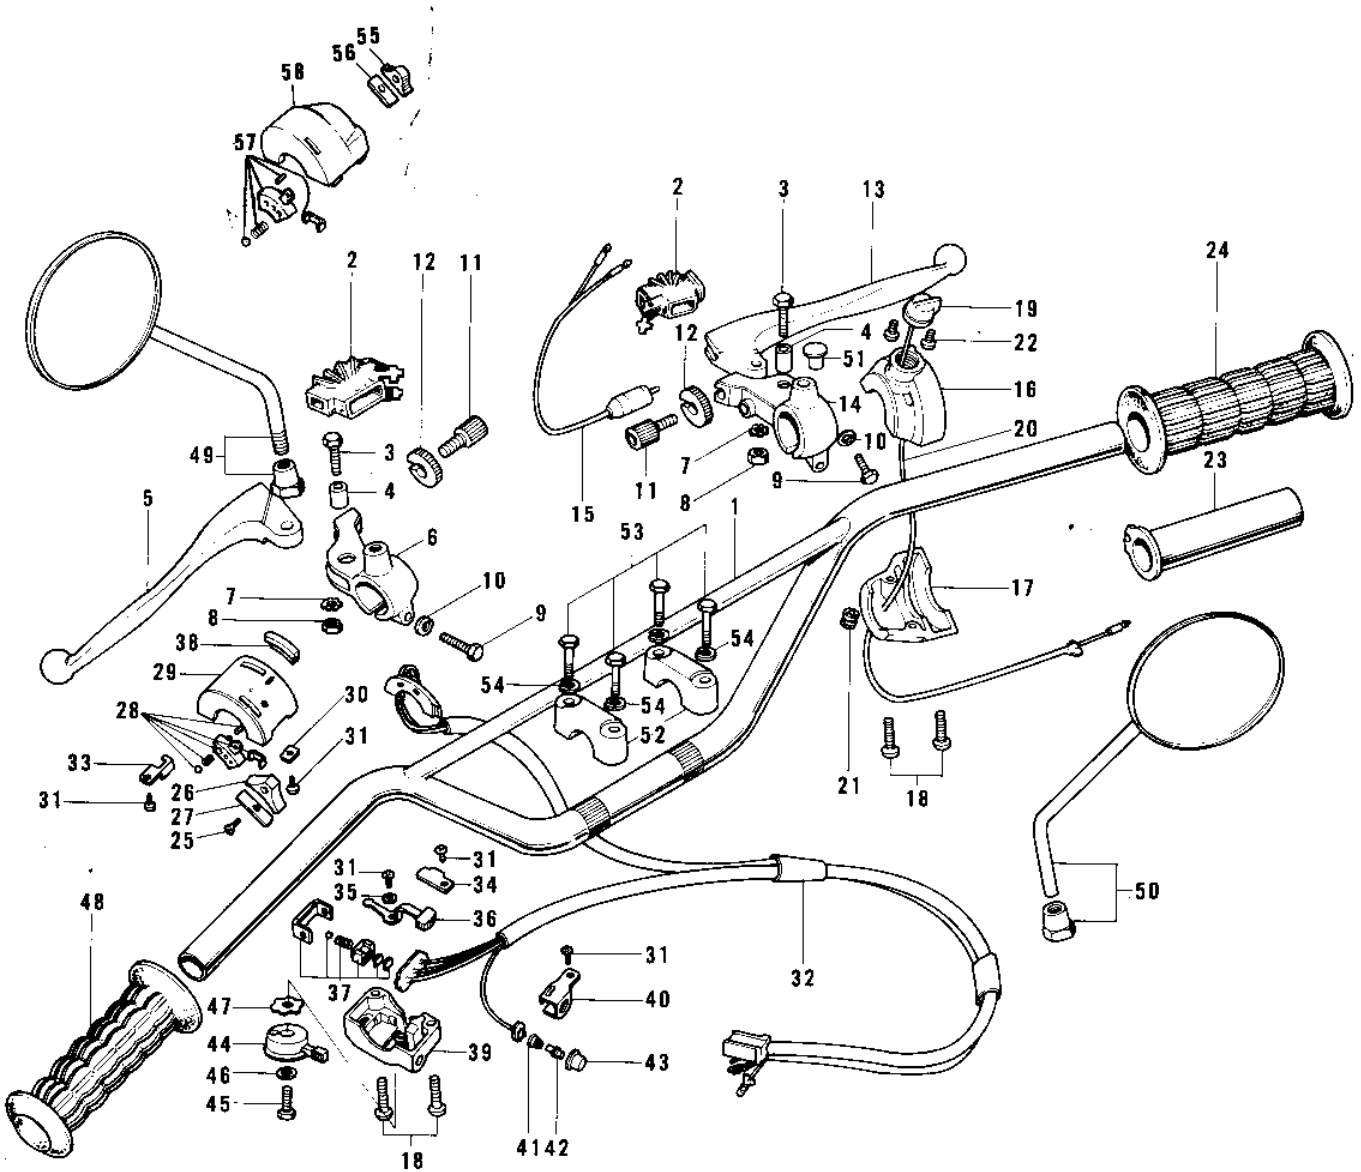

1973 F7-B PARTS DIAGRAM

HANDLEBAR (F7-B)

1973 F7-B PARTS LIST

HANDLEBAR (F7-B)

ITEM NAME	PART NUMBER	QUANTITY
HANDLEBAR (Ref # 1)	46004-016	
DUST COVER (Ref # 2)	46071-002	
BOLT HEX HEAD 5X20 (Ref # 3)	92007-020	
COLLAR LEVER (Ref # 4)	46059-011	
LEVER-CLUTCH (Ref # 5)	46092-015	
HOLDER-CLUTCH LEV,BLK (Ref # 6)	46094-011-21	
WASHER LOCK 5MM (Ref # 7)	464H0500	
NUT 5MM (Ref # 8)	312B0500	
BOLT HEX HEAD 6X25 (Ref # 9)	110N0625	
WASHER PLAIN 6MM (Ref # 10)	410B0600	
SCREW,CABLE ADJUST (Ref # 11)	46055-010	
NUT-LOCK (Ref # 12)	46056-005	
LEVER FRONT BRAKE (Ref # 13)	46058-004	
HOLDER-FR BRK LEV,BLK (Ref # 14)	46060-009-21	
SWITCH-FR. BRAKE LAMP (Ref # 15)	27021-004	
CASE ASSY,R.H,BLACK (Ref # 16~24)	46018-020-10	
CASE-RH UPPER (Ref # 16)	46041-008	
CASE-RH LOWER (Ref # 17)	46023-008	
SCREW-PAN-CROS,5X25 (Ref # 18)	220B0525	
SWITCH-ENGINE STOP (Ref # 19)	46027-008	
WIRING HARNESS-STP SW (Ref # 20)	46082-021	
GROMMET-WIRING HARNES (Ref # 21)	92071-060	
SCREW PAN HEAD 3X5 (Ref # 22)	220B0305A	
GRIP ASSY-THROTTLE (Ref # 23, 24)	46019-020	
RUBBER-R.H. GRIP (Ref # 24)	46061-013	
CASE ASSY-L.H. (Ref # 18,25~)	46091-007	
SCREW CNTSNK HD 3X8 (Ref # 25)	221B0308A	
KNOB-LH SWITCH (Ref # 26)	46044-009	
SPRING-L.H SW KNOB,B (Ref # 27)	46031-006	