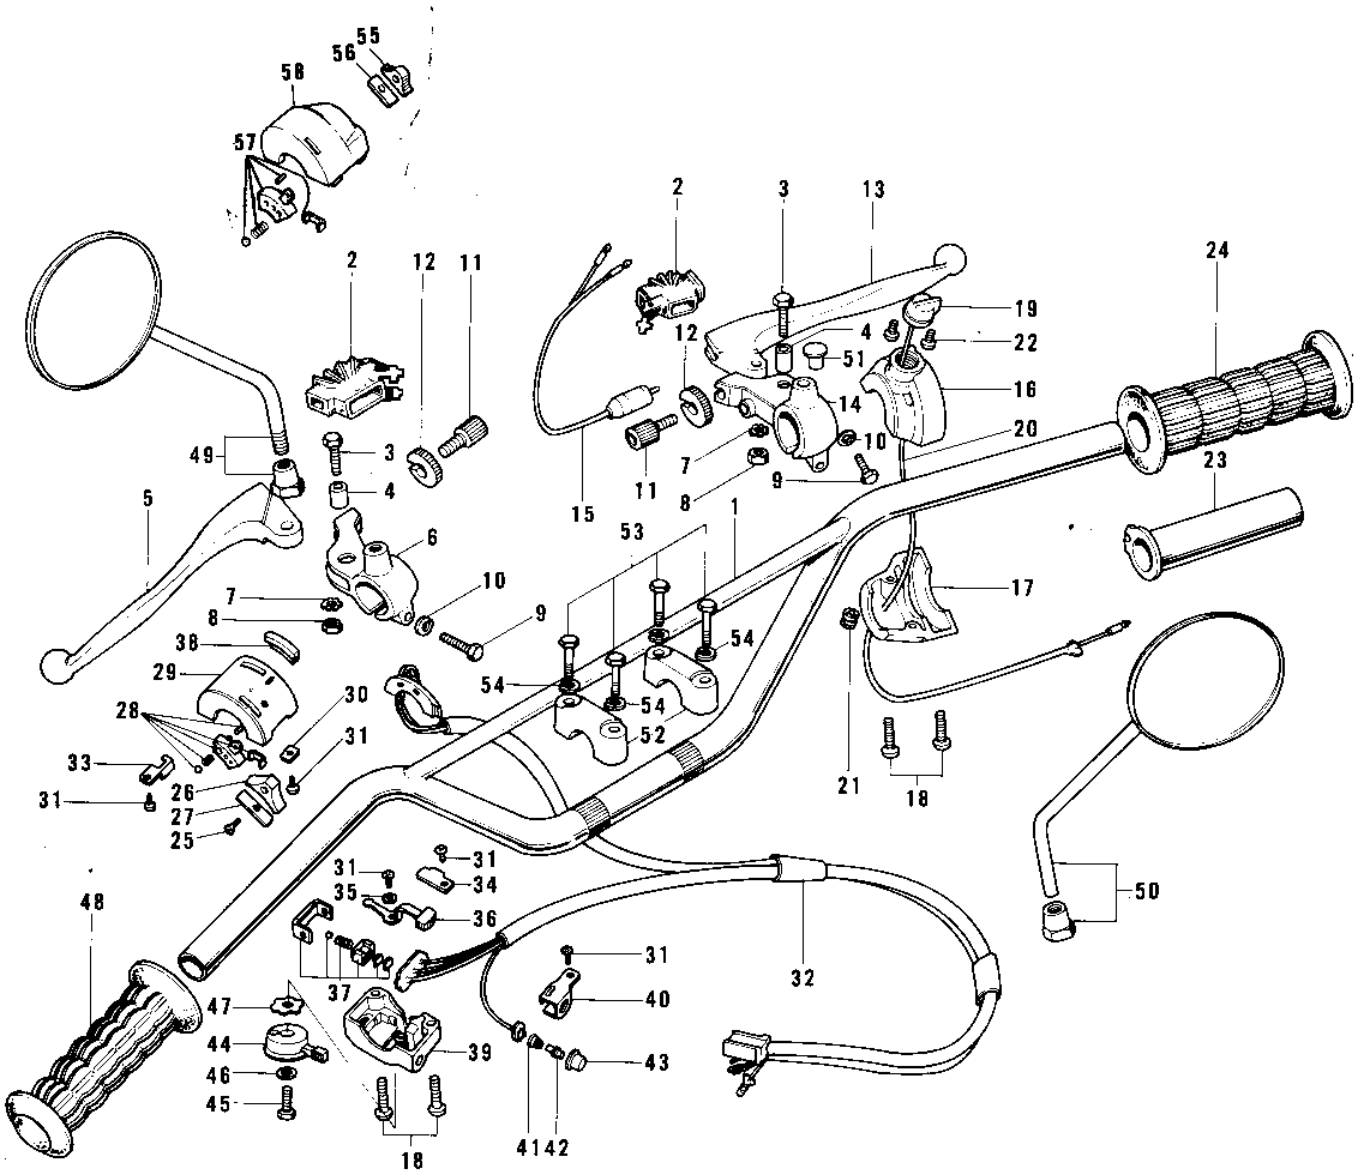

1975 F7-D PARTS DIAGRAM

HANDLEBAR (F7-B)

1975 F7-D PARTS LIST

HANDLEBAR (F7-B)

ITEM NAME	PART NUMBER	QUANTITY
HANDLEBAR (Ref # 1)	46004-016	
DUST COVER (Ref # 2)	46071-002	
BOLT HEX HEAD 5X20 (Ref # 3)	92007-020	
COLLAR LEVER (Ref # 4)	46059-011	
LEVER-CLUTCH (Ref # 5)	46092-015	
HOLDER-CLUTCH LEV,BLK (Ref # 6)	46094-011-21	
WASHER LOCK 5MM (Ref # 7)	464H0500	
NUT 5MM (Ref # 8)	312B0500	
BOLT HEX HEAD 6X25 (Ref # 9)	110N0625	
WASHER PLAIN 6MM (Ref # 10)	410B0600	
SCREW,CABLE ADJUST (Ref # 11)	46055-010	
NUT-LOCK (Ref # 12)	46056-005	
LEVER FRONT BRAKE (Ref # 13)	46058-004	
HOLDER-FR BRK LEV,BLK (Ref # 14)	46060-009-21	
SWITCH-FR. BRAKE LAMP (Ref # 15)	27021-004	
CASE ASSY,R.H,BLACK (Ref # 16~24)	46018-020-10	
CASE-RH UPPER (Ref # 16)	46041-008	
CASE-RH LOWER (Ref # 17)	46023-008	
SCREW-PAN-CROS,5X25 (Ref # 18)	220B0525	
SWITCH-ENGINE STOP (Ref # 19)	46027-008	
WIRING HARNESS-STP SW (Ref # 20)	46082-021	
GROMMET-WIRING HARNES (Ref # 21)	92071-060	
SCREW PAN HEAD 3X5 (Ref # 22)	220B0305A	
GRIP ASSY-THROTTLE (Ref # 23, 24)	46019-020	
RUBBER-R.H. GRIP (Ref # 24)	46061-013	
CASE ASSY-L.H. (Ref # 18,25~)	46091-007	
SCREW CNTSNK HD 3X8 (Ref # 25)	221B0308A	
KNOB-LH SWITCH (Ref # 26)	46044-009	
SPRING-L.H SW KNOB,B (Ref # 27)	46031-006	