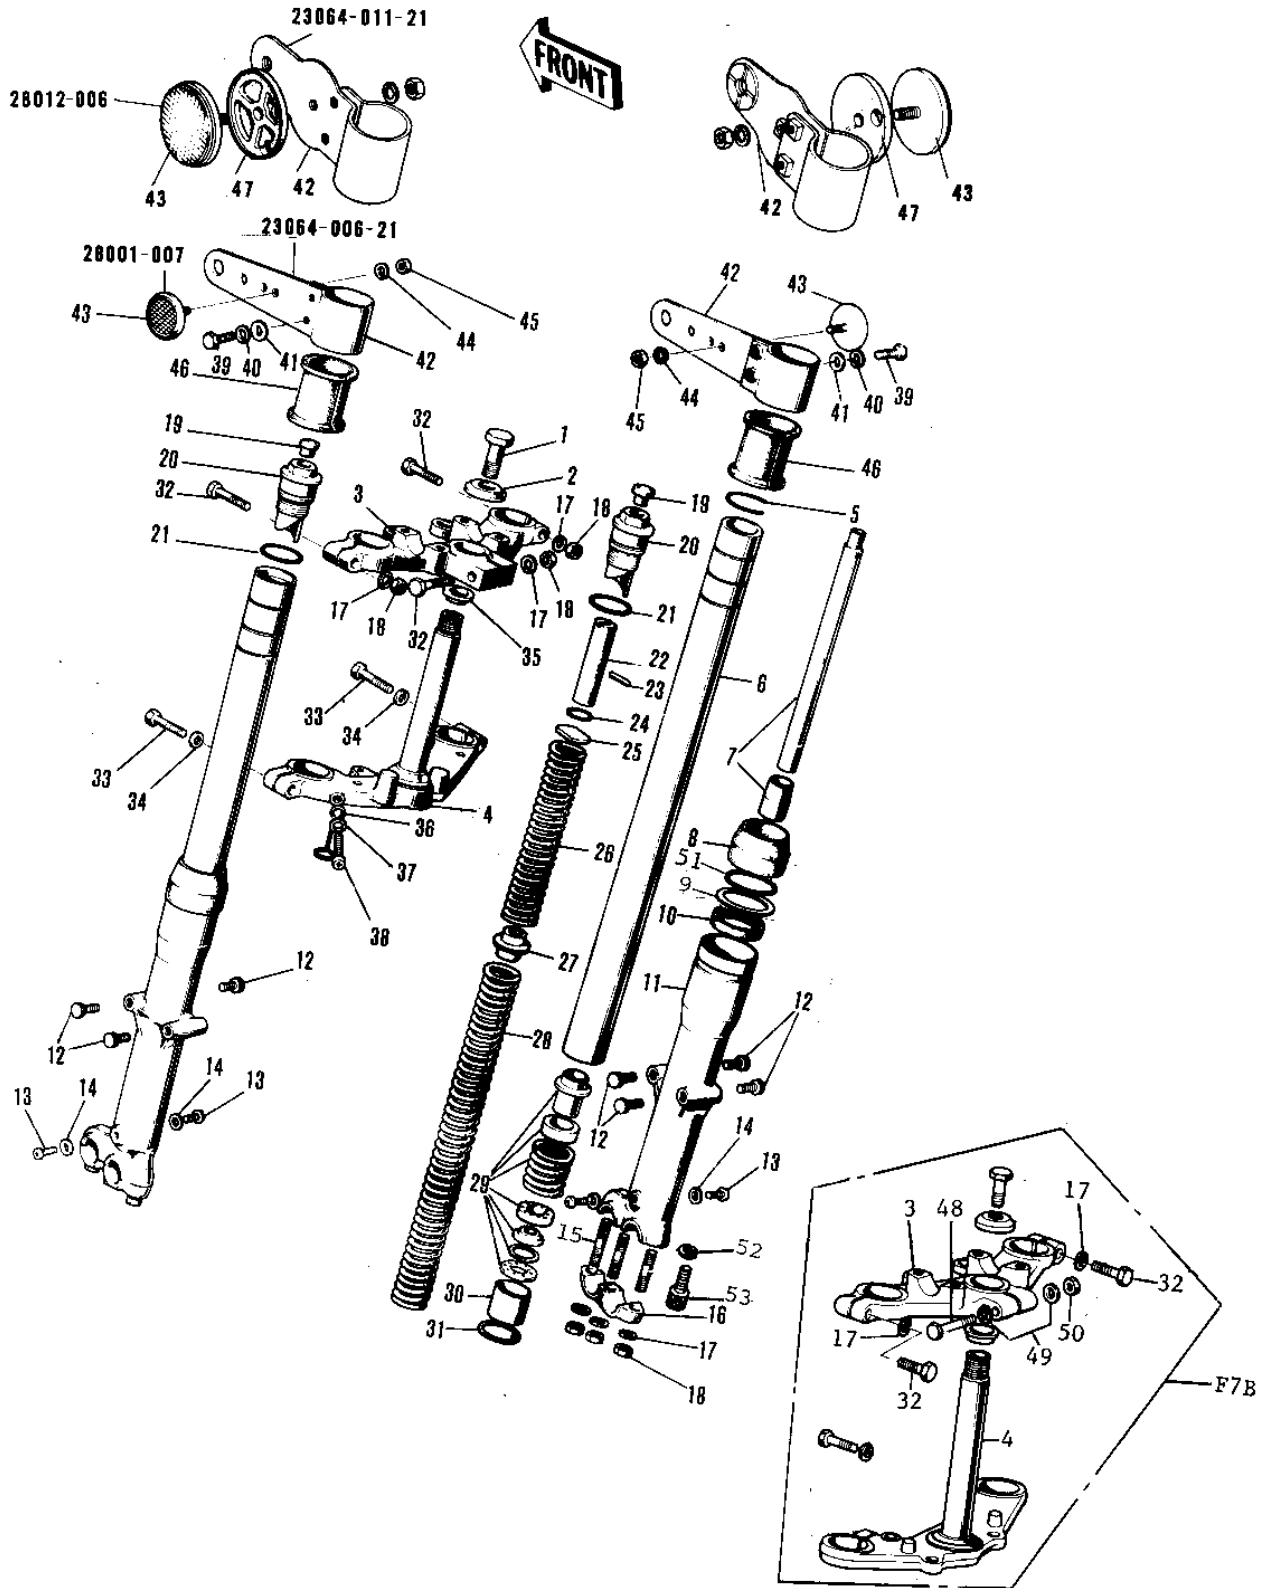

1971 F7 PARTS DIAGRAM

FRONT FORK

1971 F7 PARTS LIST

FRONT FORK

ITEM NAME	PART NUMBER	QUANTITY
FRONT FORK ASSY (Ref # 1~34)	44001-064	1
FORK-FRONT,BUFF (Ref # 1~34)	44001-064-80	1
FORK-FRONT (Ref # 1~34)	44001-102	1
BOLT STRNG STEM HEAD (Ref # 1)	44041-007	1
WASHER STRNG STEM HD (Ref # 2)	44043-016	1
HEAD-STEERING STEM (Ref # 3)	44039-035	1
HEAD-STEERING STEM (Ref # 3)	44039-049	1
STEM-STEERING (Ref # 4 4403)	44037-054	1
CIRCLIP (Ref # 5)	44044-011	2
TUBE-FORK INNER (Ref # 6)	44013-027	2
CYLINDER-FORK (Ref # 7,29)	44022-005	2
DUST SHIELD FORK (Ref # 8)	44010-006	2
WASHER-OIL SEAL FIT (Ref # 9)	44043-045	2
OIL SEAL (Ref # 10)	92049-1049	2
TUBE,LH,FORK OUTER (Ref # 11)	44005-034-80	2
TUBE,LH,FORK OUTER (Ref # 11)	44005-034-80	2
CAP (Ref # 12)	44062-002	7
SCREW PAN HEAD 4X8 (Ref # 13)	220B0408	4
GASKET FORK DRAIN PLG (Ref # 14)	44045-002	4
STUD 8X30 (Ref # 15)	172G0830	6
HOLDER-FRONT AXLE (Ref # 16)	44063-002	2
WASHER SPRING 8MM (Ref # 17)	461F0800	9
WASHER SPRING 8MM (Ref # 17)	461F0800	8
NUT,8MM (Ref # 18)	311B0800	9
NUT,8MM (Ref # 18)	311B0800	6
CAP CARB MOUNT HOLE (Ref # 19)	14039-001	2
CAP-FORK TOP BOLT (Ref # 19)	44062-004	2
BOLT-FORK TOP (Ref # 20)	44041-035	2
BOLT-FORK TOP (Ref # 20)	44041-046	2