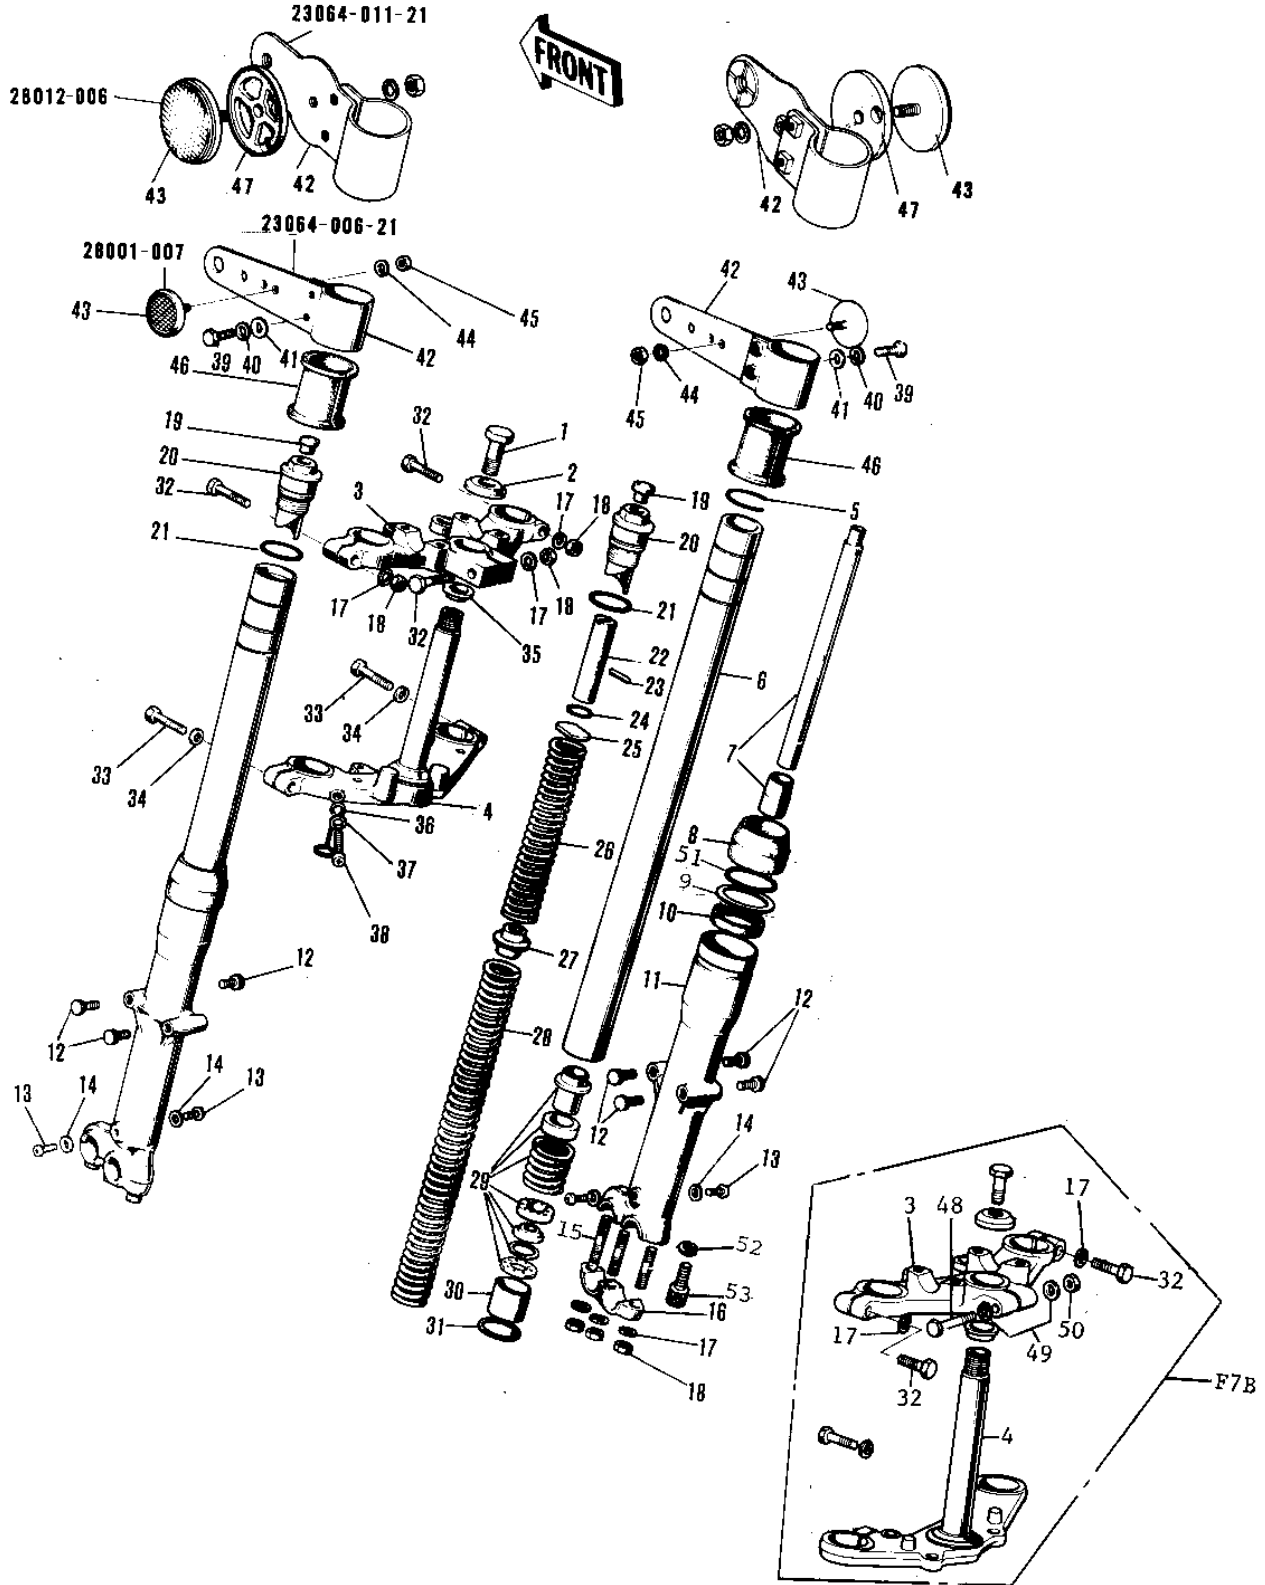

1972 F7-A PARTS DIAGRAM

FRONT FORK

1972 F7-A PARTS LIST

FRONT FORK

ITEM NAME	PART NUMBER	QUANTITY
FRONT FORK ASSY (Ref # 1~34)	44001-064	
FORK-FRONT,BUFF (Ref # 1~34)	44001-064-80	
FORK-FRONT (Ref # 1~34)	44001-102	
BOLT STRNG STEM HEAD (Ref # 1)	44041-007	
WASHER STRNG STEM HD (Ref # 2)	44043-016	
HEAD-STEERING STEM (Ref # 3)	44039-035	
HEAD-STEERING STEM (Ref # 3)	44039-049	
STEM-STEERING (Ref # 4 4403)	44037-054	
CIRCLIP (Ref # 5)	44044-011	
TUBE-FORK INNER (Ref # 6)	44013-027	
CYLINDER-FORK (Ref # 7,29)	44022-005	
DUST SHIELD FORK (Ref # 8)	44010-006	
WASHER-OIL SEAL FIT (Ref # 9)	44043-045	
OIL SEAL (Ref # 10)	92049-1049	
TUBE,LH,FORK OUTER (Ref # 11)	44005-034-80	
TUBE,LH,FORK OUTER (Ref # 11)	44005-034-80	
CAP (Ref # 12)	44062-002	
SCREW PAN HEAD 4X8 (Ref # 13)	220B0408	
GASKET FORK DRAIN PLG (Ref # 14)	44045-002	
STUD 8X30 (Ref # 15)	172G0830	
HOLDER-FRONT AXLE (Ref # 16)	44063-002	
WASHER SPRING 8MM (Ref # 17)	461F0800	
WASHER SPRING 8MM (Ref # 17)	461F0800	
NUT,8MM (Ref # 18)	311B0800	
NUT,8MM (Ref # 18)	311B0800	
CAP CARB MOUNT HOLE (Ref # 19)	14039-001	
CAP-FORK TOP BOLT (Ref # 19)	44062-004	
BOLT-FORK TOP (Ref # 20)	44041-035	
BOLT-FORK TOP (Ref # 20)	44041-046	