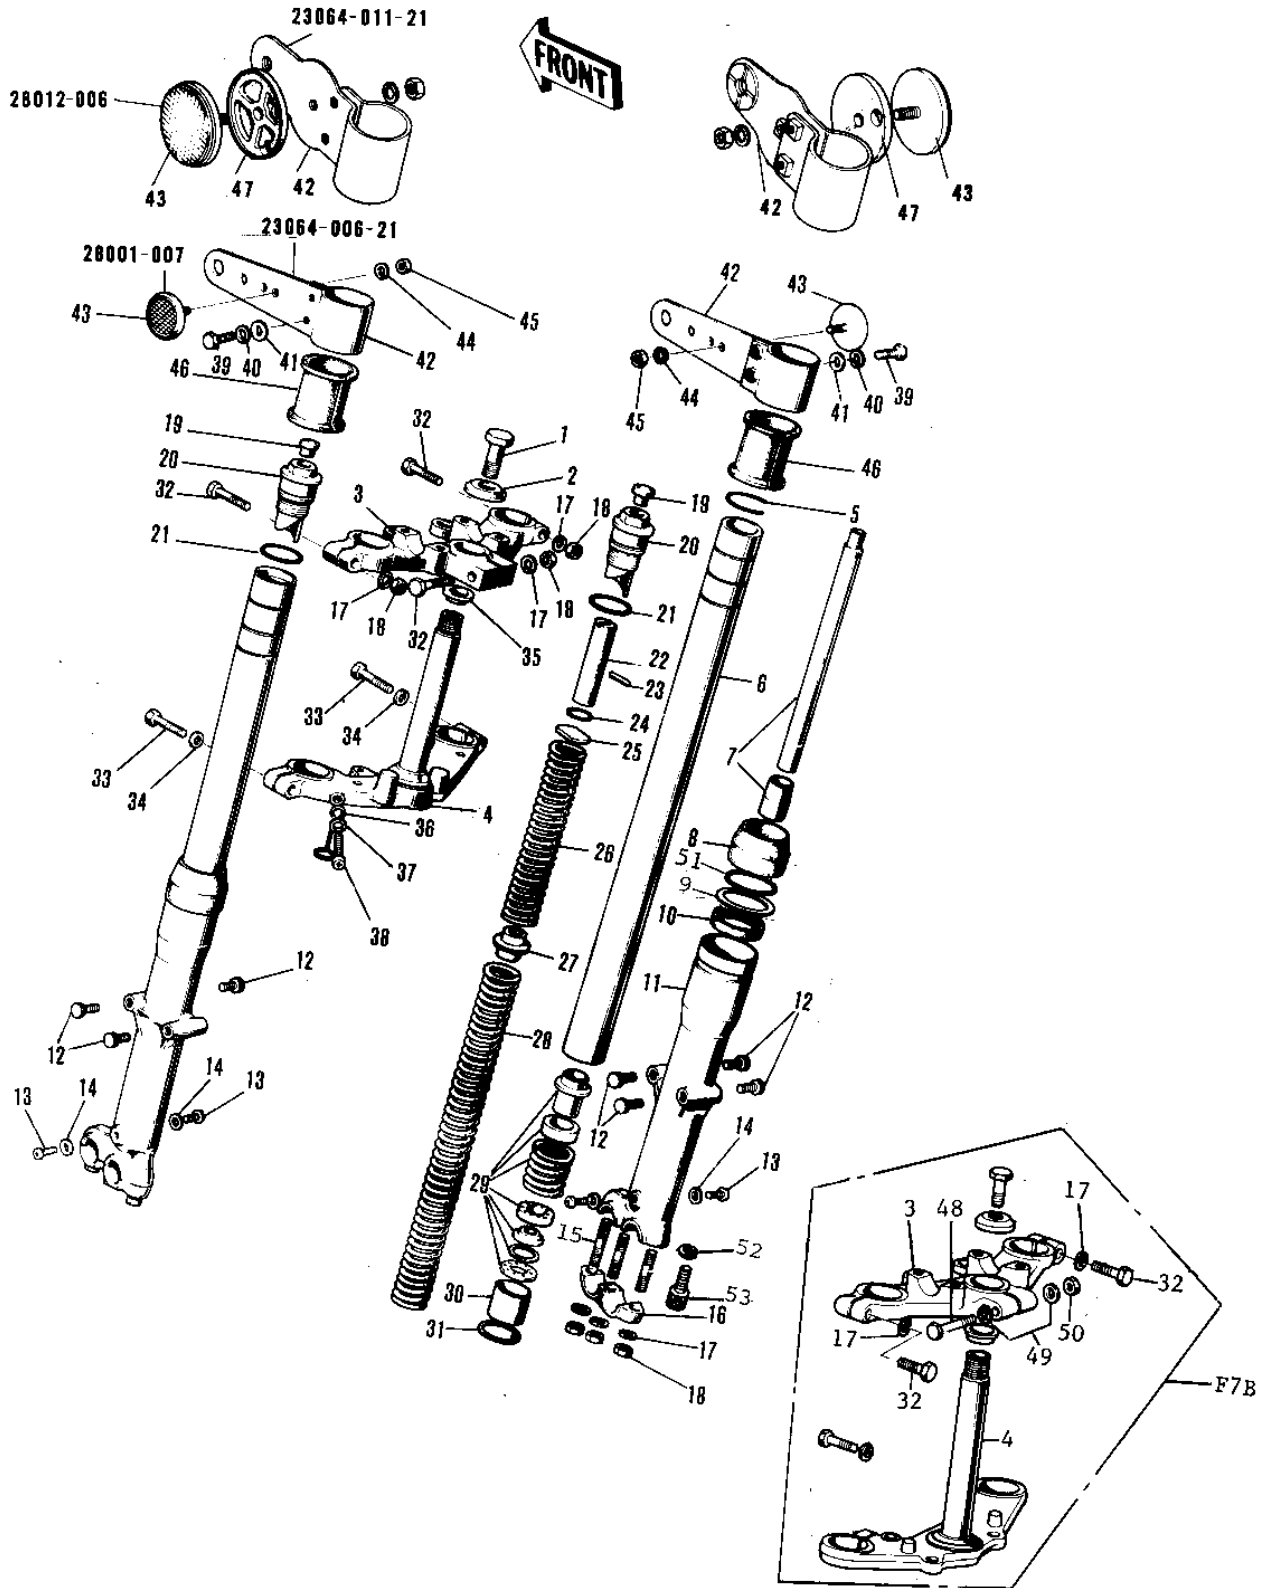

1972 F7-A PARTS DIAGRAM

FRONT FORK

1972 F7-A PARTS LIST

FRONT FORK

ITEM NAME	PART NUMBER	QUANTITY
FRONT FORK ASSY (Ref # 1~34)	44001-064	
FORK-FRONT,BUFF (Ref # 1~34)	44001-064-80	
FORK-FRONT (Ref # 1~34)	44001-102	
BOLT STRNG STEM HEAD (Ref # 1)	44041-007	
WASHER STRNG STEM HD (Ref # 2)	44043-016	
HEAD-STEERING STEM (Ref # 3)	44039-035	
HEAD-STEERING STEM (Ref # 3)	44039-049	
STEM-STEERING (Ref # 4 4403)	44037-054	
CIRCLIP (Ref # 5)	44044-011	
TUBE-FORK INNER (Ref # 6)	44013-027	
CYLINDER-FORK (Ref # 7,29)	44022-005	
DUST SHIELD FORK (Ref # 8)	44010-006	
WASHER-OIL SEAL FIT (Ref # 9)	44043-045	
OIL SEAL (Ref # 10)	92049-1049	
TUBE,LH,FORK OUTER (Ref # 11)	44005-034-80	
TUBE,LH,FORK OUTER (Ref # 11)	44005-034-80	
CAP (Ref # 12)	44062-002	
SCREW PAN HEAD 4X8 (Ref # 13)	220B0408	
GASKET FORK DRAIN PLG (Ref # 14)	44045-002	
STUD 8X30 (Ref # 15)	172G0830	
HOLDER-FRONT AXLE (Ref # 16)	44063-002	
WASHER SPRING 8MM (Ref # 17)	461F0800	
WASHER SPRING 8MM (Ref # 17)	461F0800	
NUT,8MM (Ref # 18)	311B0800	
NUT,8MM (Ref # 18)	311B0800	
CAP CARB MOUNT HOLE (Ref # 19)	14039-001	
CAP-FORK TOP BOLT (Ref # 19)	44062-004	
BOLT-FORK TOP (Ref # 20)	44041-035	
BOLT-FORK TOP (Ref # 20)	44041-046	