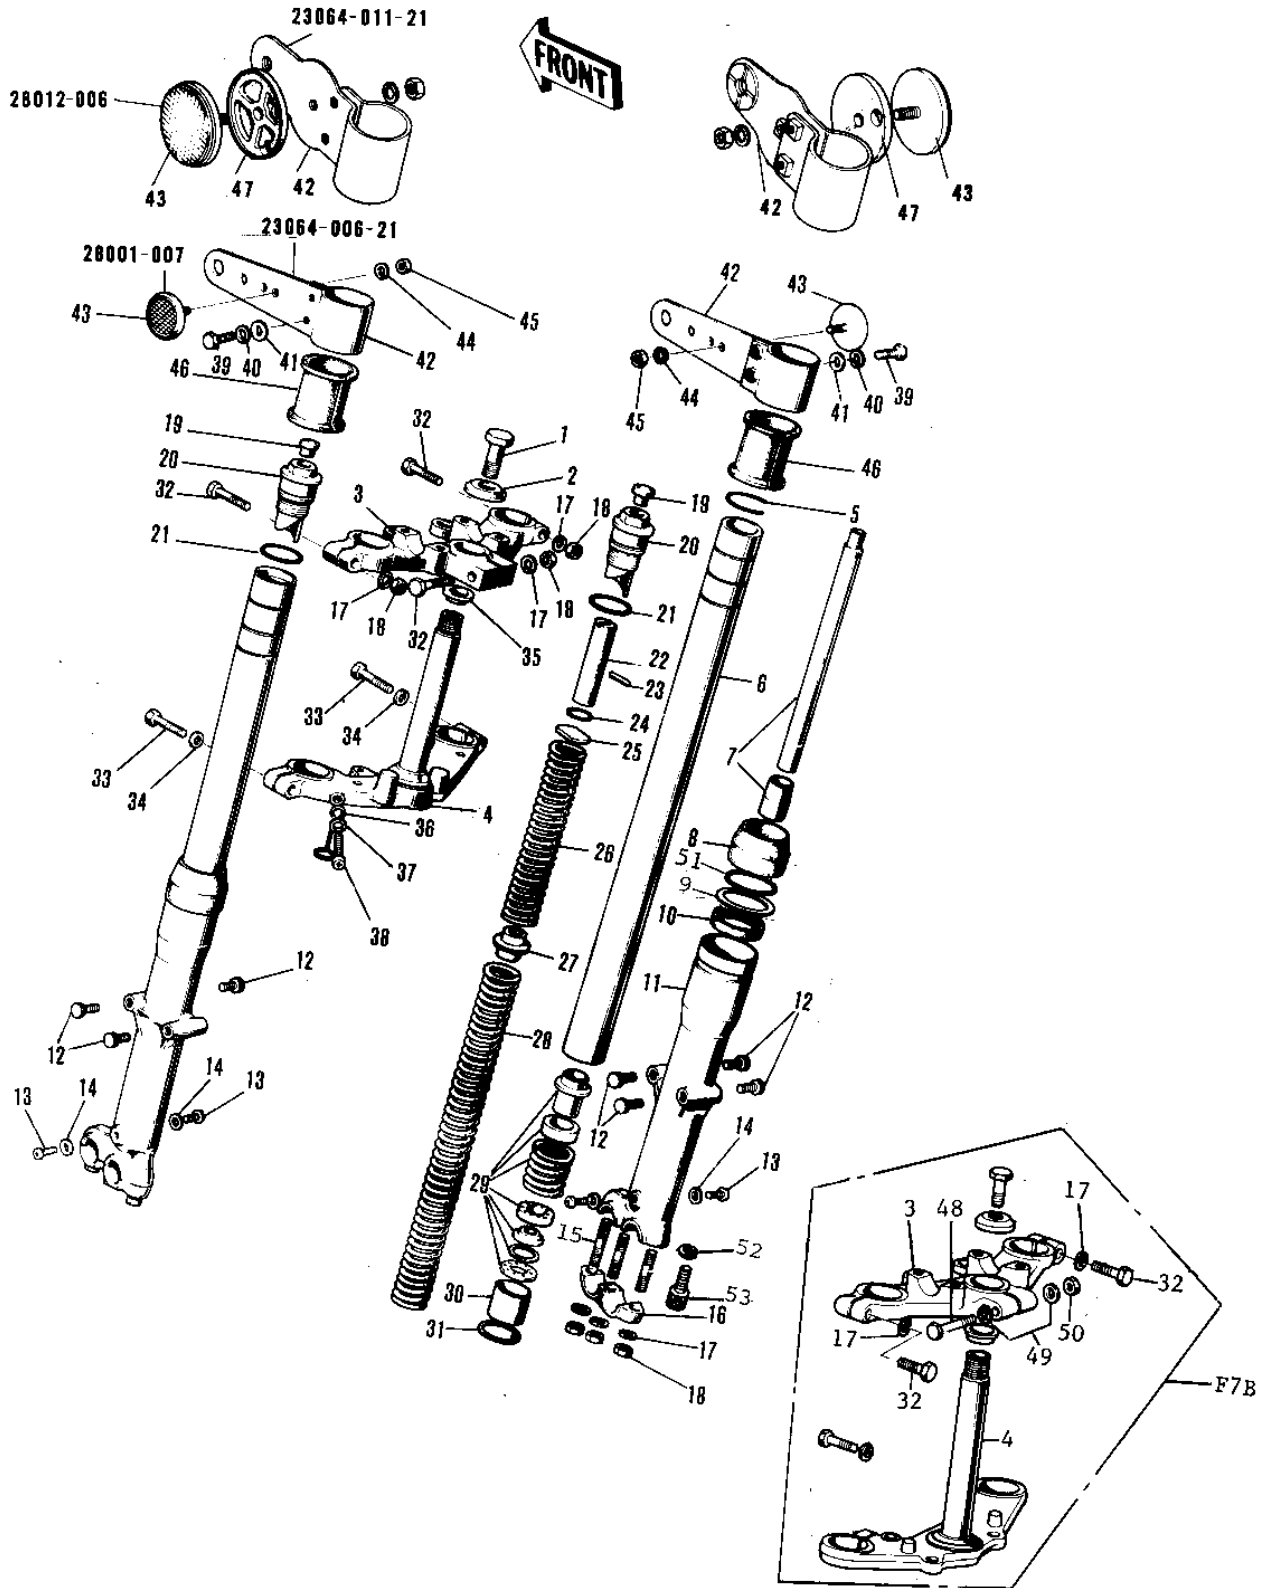

1974 F7-C PARTS DIAGRAM

FRONT FORK

1974 F7-C PARTS LIST

FRONT FORK

ITEM NAME	PART NUMBER	QUANTITY
FRONT FORK ASSY (Ref # 1~34)	44001-064	
FORK-FRONT,BUFF (Ref # 1~34)	44001-064-80	
FORK-FRONT (Ref # 1~34)	44001-102	
BOLT STRNG STEM HEAD (Ref # 1)	44041-007	
WASHER STRNG STEM HD (Ref # 2)	44043-016	
HEAD-STEERING STEM (Ref # 3)	44039-035	
HEAD-STEERING STEM (Ref # 3)	44039-049	
STEM-STEERING (Ref # 4 4403)	44037-054	
CIRCLIP (Ref # 5)	44044-011	
TUBE-FORK INNER (Ref # 6)	44013-027	
CYLINDER-FORK (Ref # 7,29)	44022-005	
DUST SHIELD FORK (Ref # 8)	44010-006	
WASHER-OIL SEAL FIT (Ref # 9)	44043-045	
OIL SEAL (Ref # 10)	92049-1049	
TUBE,LH,FORK OUTER (Ref # 11)	44005-034-80	
TUBE,LH,FORK OUTER (Ref # 11)	44005-034-80	
CAP (Ref # 12)	44062-002	
SCREW PAN HEAD 4X8 (Ref # 13)	220B0408	
GASKET FORK DRAIN PLG (Ref # 14)	44045-002	
STUD 8X30 (Ref # 15)	172G0830	
HOLDER-FRONT AXLE (Ref # 16)	44063-002	
WASHER SPRING 8MM (Ref # 17)	461F0800	
WASHER SPRING 8MM (Ref # 17)	461F0800	
NUT,8MM (Ref # 18)	311B0800	
NUT,8MM (Ref # 18)	311B0800	
CAP CARB MOUNT HOLE (Ref # 19)	14039-001	
CAP-FORK TOP BOLT (Ref # 19)	44062-004	
BOLT-FORK TOP (Ref # 20)	44041-035	
BOLT-FORK TOP (Ref # 20)	44041-046	