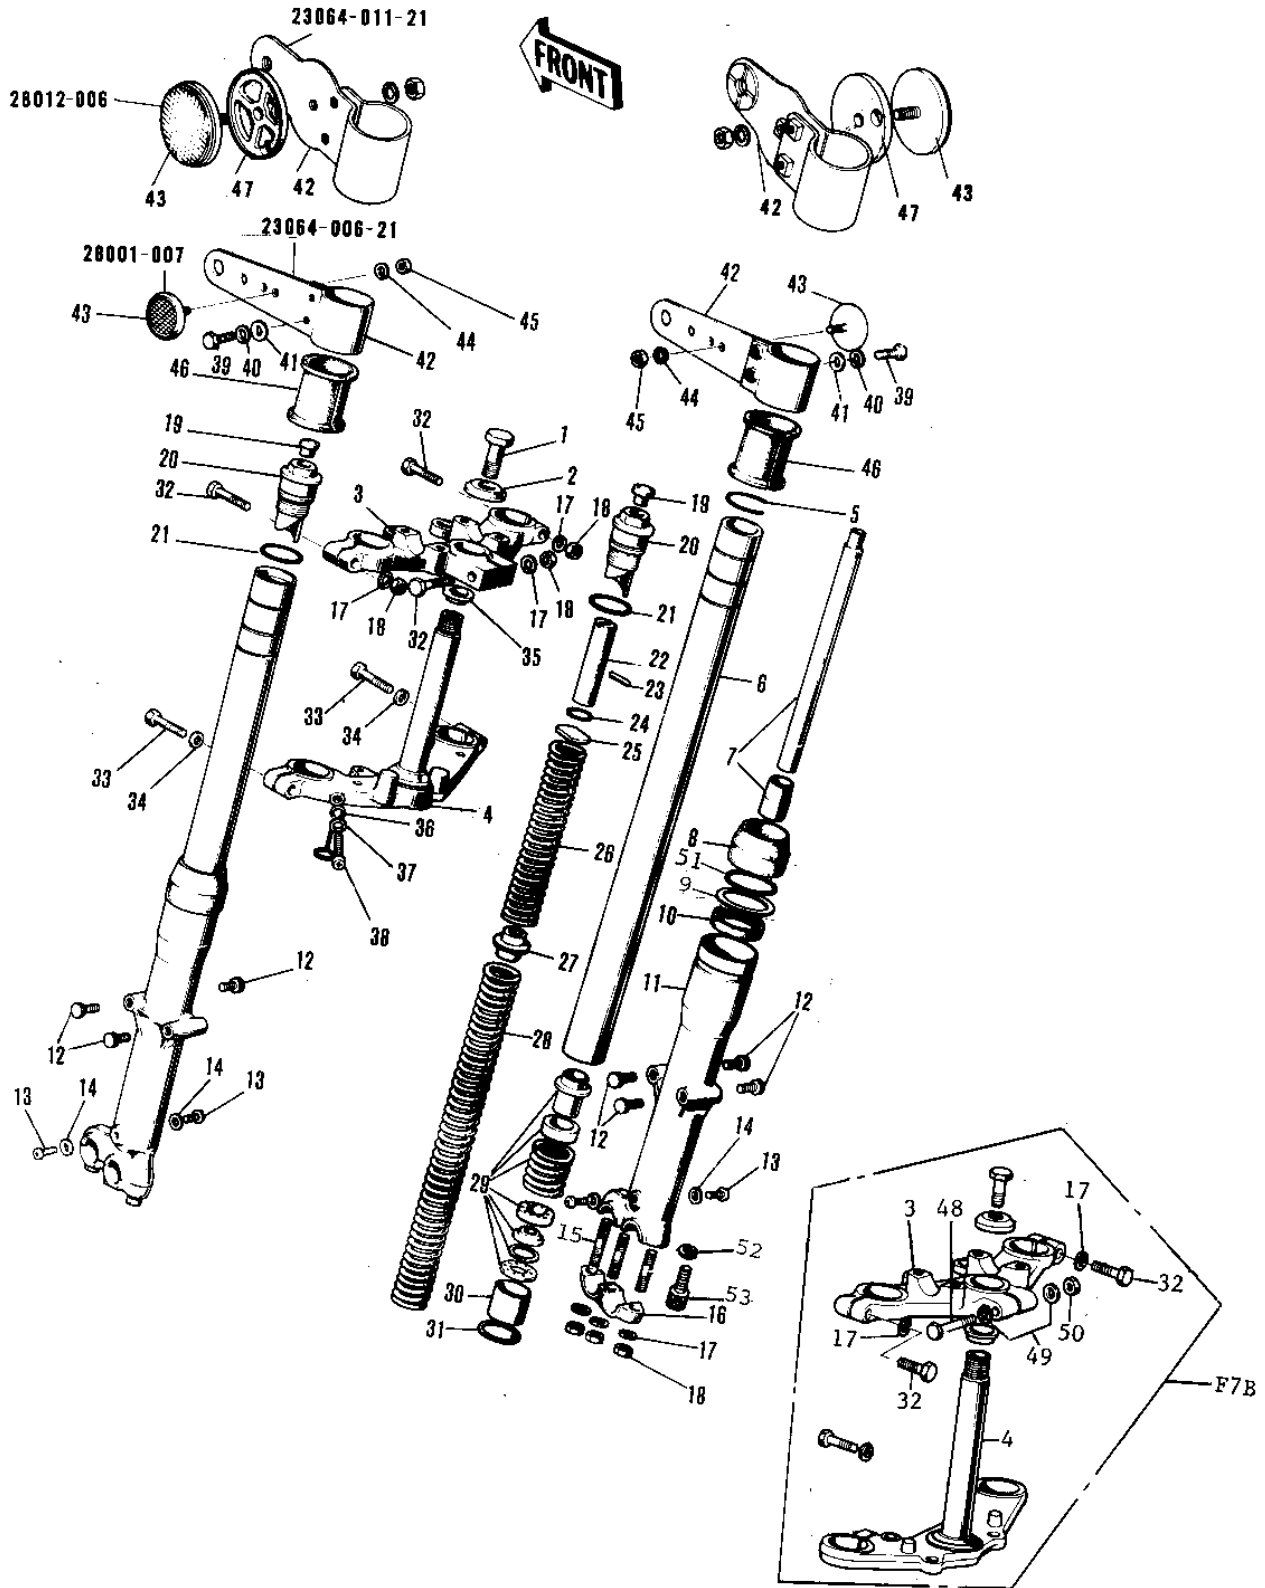

1975 F7-D PARTS DIAGRAM

FRONT FORK

1975 F7-D PARTS LIST

FRONT FORK

ITEM NAME	PART NUMBER	QUANTITY
FRONT FORK ASSY (Ref # 1~34)	44001-064	
FORK-FRONT,BUFF (Ref # 1~34)	44001-064-80	
FORK-FRONT (Ref # 1~34)	44001-102	
BOLT STRNG STEM HEAD (Ref # 1)	44041-007	
WASHER STRNG STEM HD (Ref # 2)	44043-016	
HEAD-STEERING STEM (Ref # 3)	44039-035	
HEAD-STEERING STEM (Ref # 3)	44039-049	
STEM-STEERING (Ref # 4 4403)	44037-054	
CIRCLIP (Ref # 5)	44044-011	
TUBE-FORK INNER (Ref # 6)	44013-027	
CYLINDER-FORK (Ref # 7,29)	44022-005	
DUST SHIELD FORK (Ref # 8)	44010-006	
WASHER-OIL SEAL FIT (Ref # 9)	44043-045	
OIL SEAL (Ref # 10)	92049-1049	
TUBE,LH,FORK OUTER (Ref # 11)	44005-034-80	
TUBE,LH,FORK OUTER (Ref # 11)	44005-034-80	
CAP (Ref # 12)	44062-002	
SCREW PAN HEAD 4X8 (Ref # 13)	220B0408	
GASKET FORK DRAIN PLG (Ref # 14)	44045-002	
STUD 8X30 (Ref # 15)	172G0830	
HOLDER-FRONT AXLE (Ref # 16)	44063-002	
WASHER SPRING 8MM (Ref # 17)	461F0800	
WASHER SPRING 8MM (Ref # 17)	461F0800	
NUT,8MM (Ref # 18)	311B0800	
NUT,8MM (Ref # 18)	311B0800	
CAP CARB MOUNT HOLE (Ref # 19)	14039-001	
CAP-FORK TOP BOLT (Ref # 19)	44062-004	
BOLT-FORK TOP (Ref # 20)	44041-035	
BOLT-FORK TOP (Ref # 20)	44041-046	