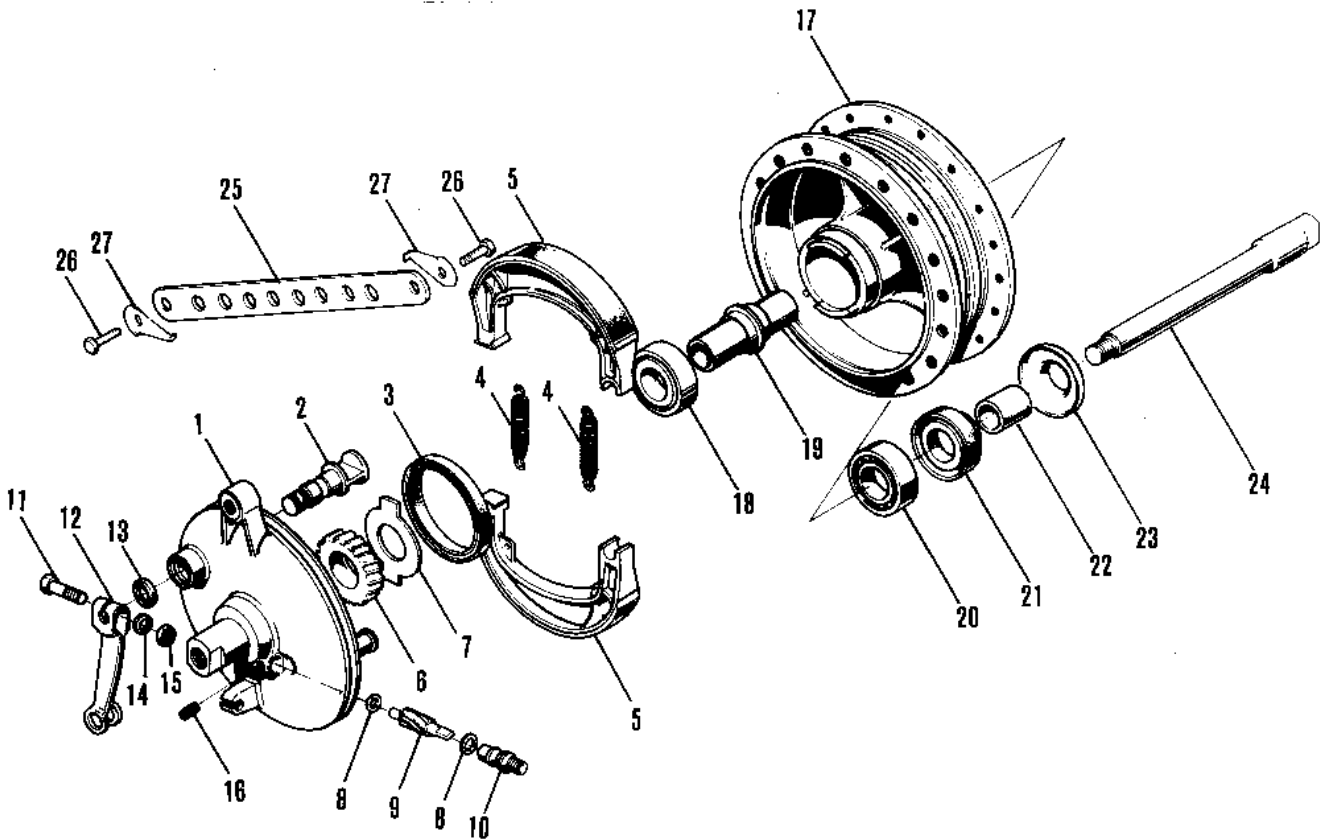

# 1971 F7 PARTS DIAGRAM

FRONT HUB/BRAKE ('71-'73 F7/F7-A/F7-B)

## 1971 F7 PARTS LIST

### FRONT HUB/BRAKE ('71-'73 F7/F7-A/F7-B)

ITEM NAME	PART NUMBER	QUANTITY
PANEL-ASY,FR BRK BUFF (Ref # 1~16)	41035-044-80	1
PANEL-ASY,FR BRK BUFF (Ref # 1~16)	41035-044-80	1
CAM SHAFT-FRONT BRAKE (Ref # 2)	41050-018	1
OIL SEAL F BRK PANEL (Ref # 3)	92050-010	1
SPRING,BRAKE SHOE (Ref # 4)	92081-1766	2
SHOE,BRAKE (Ref # 5)	41048-1007	2
GEAR-SPEEDOMETER (Ref # 6)	41059-012	1
RECIEVER-SPEED GEAR (Ref # 7)	41064-006	1
WASHER THRST SPD PINI (Ref # 8)	41063-001	2
PINION SPEEDOMETER (Ref # 9)	41060-004	1
BUSH SPEEDMETER CABLE (Ref # 10)	41062-001	1
BOLT-UPSET (Ref # 11)	112G0630	1
LEVER FRONT BRAKE CAM (Ref # 12)	41053-005	1
WASHER BRAKE CAM SHT (Ref # 13)	41052-001	1
WASHER PLAIN 6MM (Ref # 14)	410B0600	1
NUT 6MM (Ref # 15)	311B0600	1
SCREW-BUSHING NET (Ref # 16)	41070-004	1
SCREW-BUSHING NET (Ref # 16)	41070-004	1
PIN,SPRING (Ref # 16)	41082-001	1
DRUM ASSY-FRONT BRAKE (Ref # 17~21)	41034-020	1
BEARING BALL #6301Z (Ref # 18)	601B6301Z	1
SPACER FR HUB BEARING (Ref # 19)	41039-005	1
BEARING BALL #6301 (Ref # 20)	601B6301	1
OIL SEAL FR BRK DRUM (Ref # 21)	92050-011	1
COLLAR FRONT HUB R.H (Ref # 22)	41069-005	1
DUST SHIELD FR BRAKE (Ref # 23)	41042-006	1
AXLE-FRONT (Ref # 24)	41068-032	1
TORQUE LINK-FRNT BRK (Ref # 25)	43007-022	1
BOLT-HEA HEAD,8X20 (Ref # 26)	92001-086	2