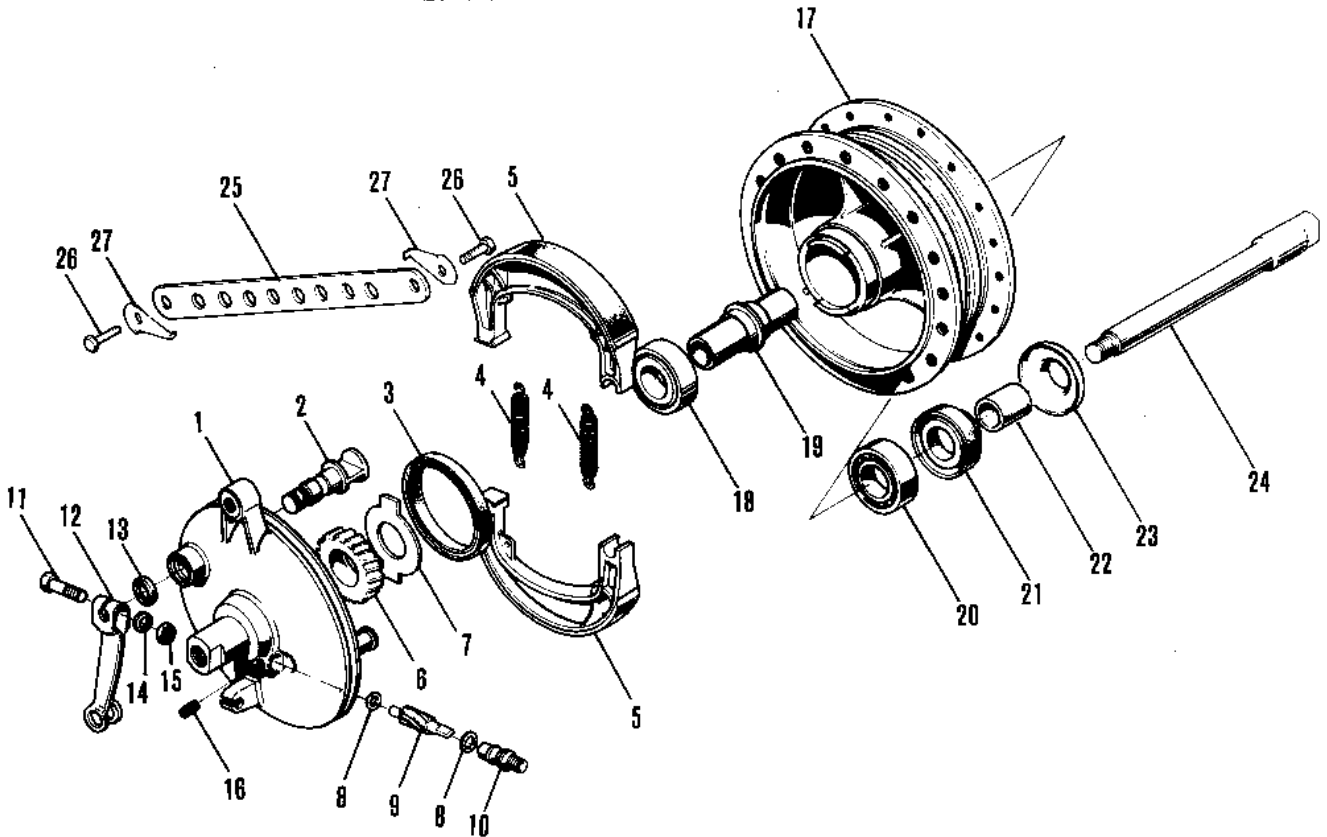

# 1972 F7-A PARTS DIAGRAM

FRONT HUB/BRAKE ('71-'73 F7/F7-A/F7-B)

# 1972 F7-A PARTS LIST

FRONT HUB/BRAKE ('71-'73 F7/F7-A/F7-B)

ITEM NAME	PART NUMBER	QUANTITY
PANEL-ASY,FR BRK BUFF (Ref # 1~16)	41035-044-80	
PANEL-ASY,FR BRK BUFF (Ref # 1~16)	41035-044-80	
CAM SHAFT-FRONT BRAKE (Ref # 2)	41050-018	
OIL SEAL F BRK PANEL (Ref # 3)	92050-010	
SPRING,BRAKE SHOE (Ref # 4)	92081-1766	
SHOE,BRAKE (Ref # 5)	41048-1007	
GEAR-SPEEDOMETER (Ref # 6)	41059-012	
RECIEVER-SPEED GEAR (Ref # 7)	41064-006	
WASHER THRST SPD PINI (Ref # 8)	41063-001	
PINION SPEEDOMETER (Ref # 9)	41060-004	
BUSH SPEEDMETER CABLE (Ref # 10)	41062-001	
BOLT-UPSET (Ref # 11)	112G0630	
LEVER FRONT BRAKE CAM (Ref # 12)	41053-005	
WASHER BRAKE CAM SHT (Ref # 13)	41052-001	
WASHER PLAIN 6MM (Ref # 14)	410B0600	
NUT 6MM (Ref # 15)	311B0600	
SCREW-BUSHING NET (Ref # 16)	41070-004	
SCREW-BUSHING NET (Ref # 16)	41070-004	
PIN,SPRING (Ref # 16)	41082-001	
DRUM ASSY-FRONT BRAKE (Ref # 17~21)	41034-020	
BEARING BALL #6301Z (Ref # 18)	601B6301Z	
SPACER FR HUB BEARING (Ref # 19)	41039-005	
BEARING BALL #6301 (Ref # 20)	601B6301	
OIL SEAL FR BRK DRUM (Ref # 21)	92050-011	
COLLAR FRONT HUB R.H (Ref # 22)	41069-005	
DUST SHIELD FR BRAKE (Ref # 23)	41042-006	
AXLE-FRONT (Ref # 24)	41068-032	
TORQUE LINK-FRNT BRK (Ref # 25)	43007-022	
BOLT-HEA HEAD,8X20 (Ref # 26)	92001-086	