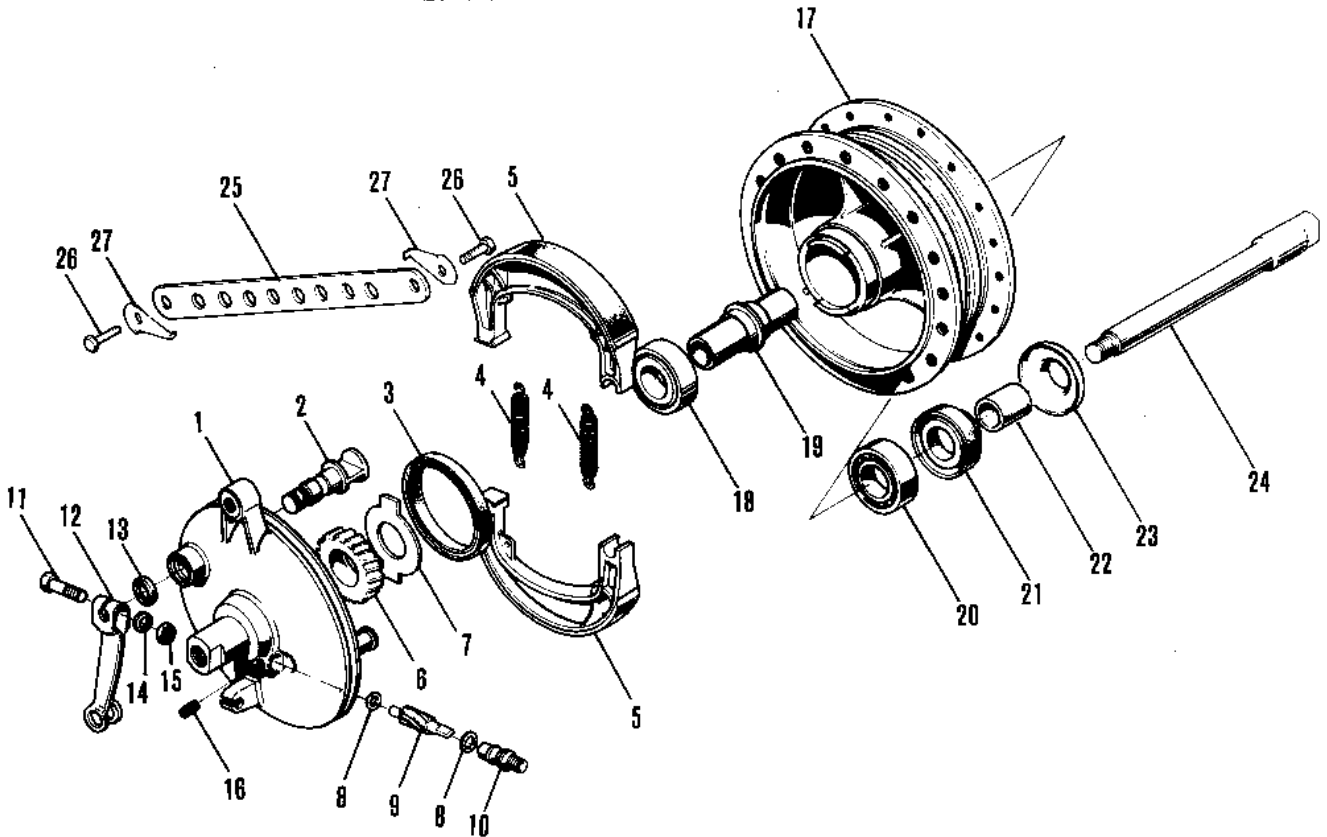

# 1974 F7-C PARTS DIAGRAM

FRONT HUB/BRAKE ('71-'73 F7/F7-A/F7-B)

# 1974 F7-C PARTS LIST

FRONT HUB/BRAKE ('71-'73 F7/F7-A/F7-B)

ITEM NAME	PART NUMBER	QUANTITY
PANEL-ASY,FR BRK BUFF (Ref # 1~16)	41035-044-80	
PANEL-ASY,FR BRK BUFF (Ref # 1~16)	41035-044-80	
CAM SHAFT-FRONT BRAKE (Ref # 2)	41050-018	
OIL SEAL F BRK PANEL (Ref # 3)	92050-010	
SPRING,BRAKE SHOE (Ref # 4)	92081-1766	
SHOE,BRAKE (Ref # 5)	41048-1007	
GEAR-SPEEDOMETER (Ref # 6)	41059-012	
RECIEVER-SPEED GEAR (Ref # 7)	41064-006	
WASHER THRST SPD PINI (Ref # 8)	41063-001	
PINION SPEEDOMETER (Ref # 9)	41060-004	
BUSH SPEEDMETER CABLE (Ref # 10)	41062-001	
BOLT-UPSET (Ref # 11)	112G0630	
LEVER FRONT BRAKE CAM (Ref # 12)	41053-005	
WASHER BRAKE CAM SHT (Ref # 13)	41052-001	
WASHER PLAIN 6MM (Ref # 14)	410B0600	
NUT 6MM (Ref # 15)	311B0600	
SCREW-BUSHING NET (Ref # 16)	41070-004	
SCREW-BUSHING NET (Ref # 16)	41070-004	
PIN,SPRING (Ref # 16)	41082-001	
DRUM ASSY-FRONT BRAKE (Ref # 17~21)	41034-020	
BEARING BALL #6301Z (Ref # 18)	601B6301Z	
SPACER FR HUB BEARING (Ref # 19)	41039-005	
BEARING BALL #6301 (Ref # 20)	601B6301	
OIL SEAL FR BRK DRUM (Ref # 21)	92050-011	
COLLAR FRONT HUB R.H (Ref # 22)	41069-005	
DUST SHIELD FR BRAKE (Ref # 23)	41042-006	
AXLE-FRONT (Ref # 24)	41068-032	
TORQUE LINK-FRNT BRK (Ref # 25)	43007-022	
BOLT-HEA HEAD,8X20 (Ref # 26)	92001-086	