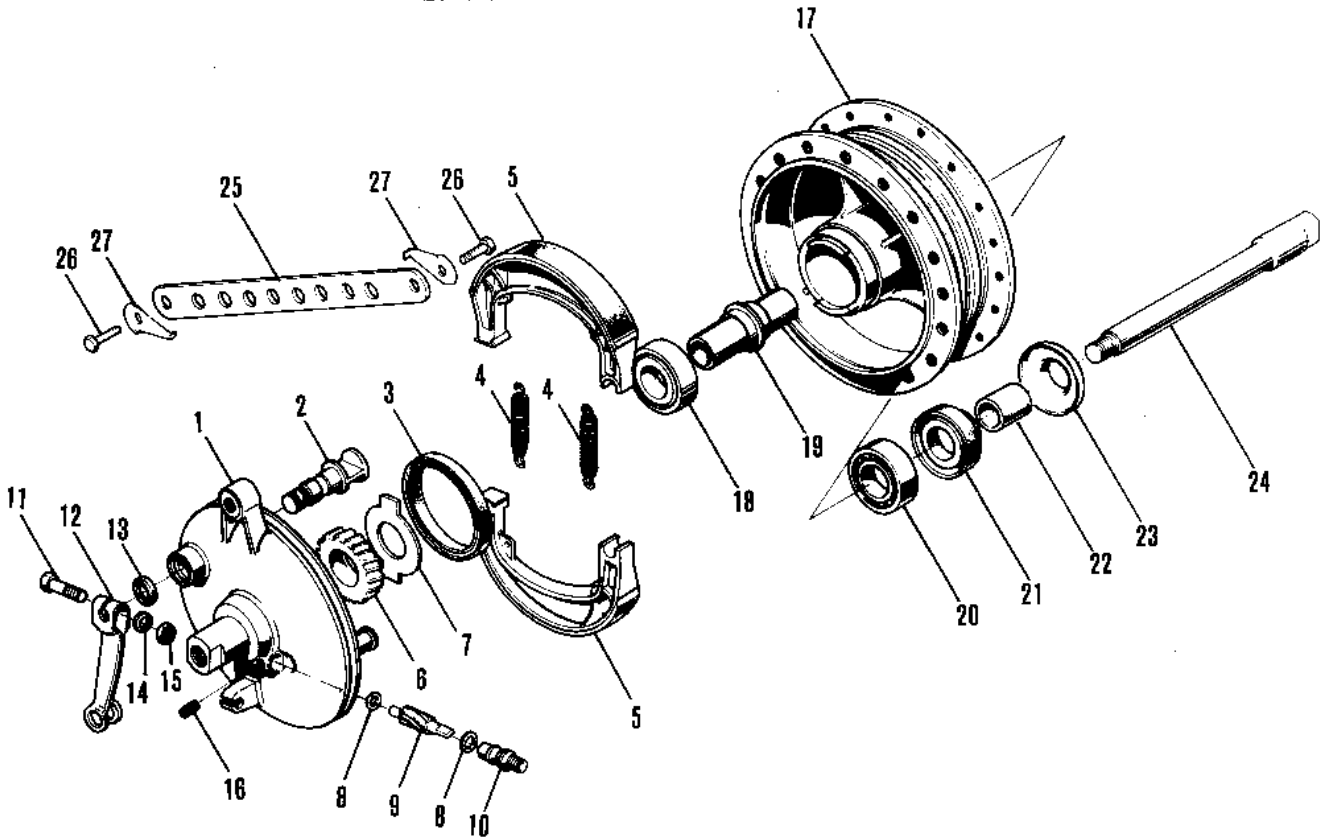

1975 F7-D PARTS DIAGRAM

FRONT HUB/BRAKE ('71-'73 F7/F7-A/F7-B)

1975 F7-D PARTS LIST

FRONT HUB/BRAKE ('71-'73 F7/F7-A/F7-B)

ITEM NAME	PART NUMBER	QUANTITY
PANEL-ASY,FR BRK BUFF (Ref # 1~16)	41035-044-80	
PANEL-ASY,FR BRK BUFF (Ref # 1~16)	41035-044-80	
CAM SHAFT-FRONT BRAKE (Ref # 2)	41050-018	
OIL SEAL F BRK PANEL (Ref # 3)	92050-010	
SPRING,BRAKE SHOE (Ref # 4)	92081-1766	
SHOE,BRAKE (Ref # 5)	41048-1007	
GEAR-SPEEDOMETER (Ref # 6)	41059-012	
RECIEVER-SPEED GEAR (Ref # 7)	41064-006	
WASHER THRST SPD PINI (Ref # 8)	41063-001	
PINION SPEEDOMETER (Ref # 9)	41060-004	
BUSH SPEEDMETER CABLE (Ref # 10)	41062-001	
BOLT-UPSET (Ref # 11)	112G0630	
LEVER FRONT BRAKE CAM (Ref # 12)	41053-005	
WASHER BRAKE CAM SHT (Ref # 13)	41052-001	
WASHER PLAIN 6MM (Ref # 14)	410B0600	
NUT 6MM (Ref # 15)	311B0600	
SCREW-BUSHING NET (Ref # 16)	41070-004	
SCREW-BUSHING NET (Ref # 16)	41070-004	
PIN,SPRING (Ref # 16)	41082-001	
DRUM ASSY-FRONT BRAKE (Ref # 17~21)	41034-020	
BEARING BALL #6301Z (Ref # 18)	601B6301Z	
SPACER FR HUB BEARING (Ref # 19)	41039-005	
BEARING BALL #6301 (Ref # 20)	601B6301	
OIL SEAL FR BRK DRUM (Ref # 21)	92050-011	
COLLAR FRONT HUB R.H (Ref # 22)	41069-005	
DUST SHIELD FR BRAKE (Ref # 23)	41042-006	
AXLE-FRONT (Ref # 24)	41068-032	
TORQUE LINK-FRNT BRK (Ref # 25)	43007-022	
BOLT-HEA HEAD,8X20 (Ref # 26)	92001-086	