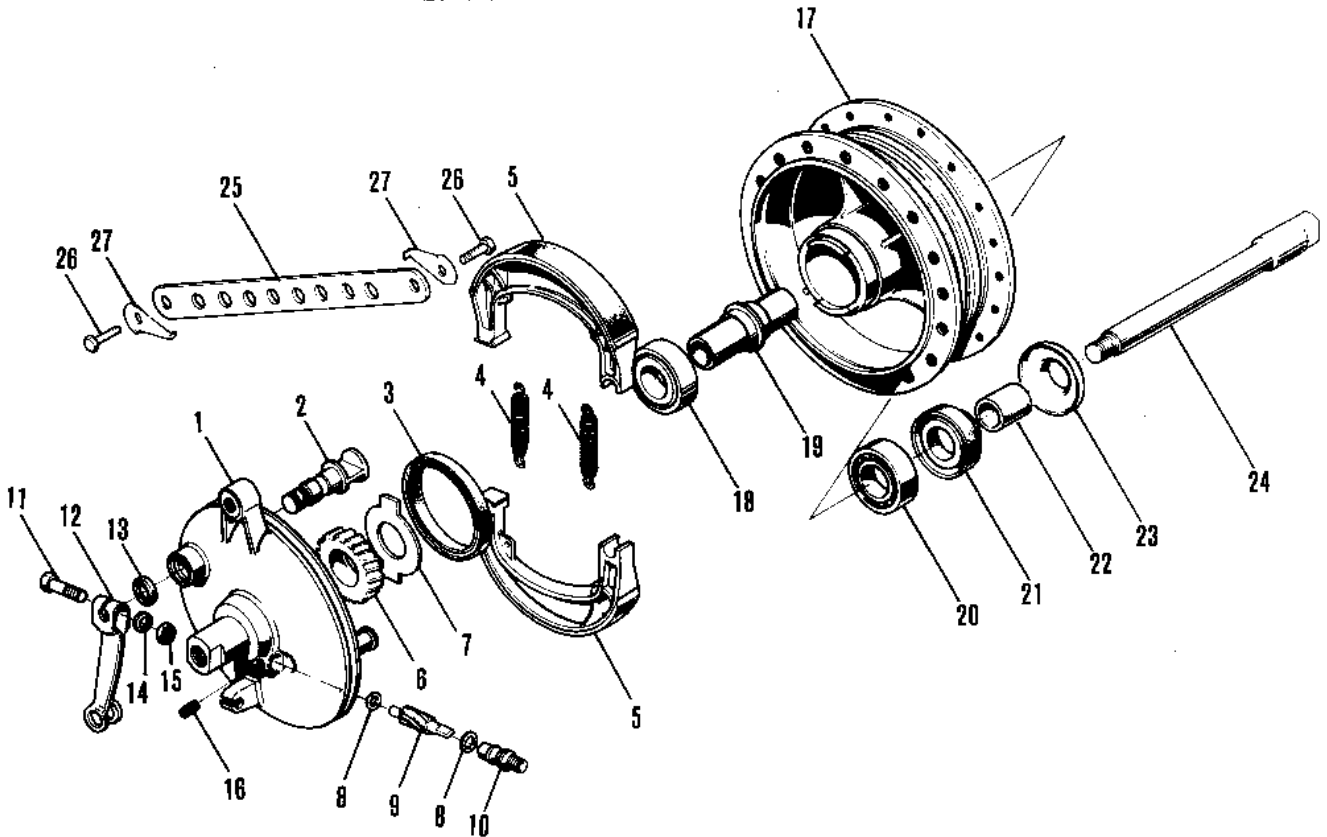

# 1975 F7-D PARTS DIAGRAM

FRONT HUB/BRAKE ('71-'73 F7/F7-A/F7-B)

# 1975 F7-D PARTS LIST

FRONT HUB/BRAKE ('71-'73 F7/F7-A/F7-B)

ITEM NAME	PART NUMBER	QUANTITY
PANEL-ASY,FR BRK BUFF (Ref # 1~16)	41035-044-80	
PANEL-ASY,FR BRK BUFF (Ref # 1~16)	41035-044-80	
CAM SHAFT-FRONT BRAKE (Ref # 2)	41050-018	
OIL SEAL F BRK PANEL (Ref # 3)	92050-010	
SPRING,BRAKE SHOE (Ref # 4)	92081-1766	
SHOE,BRAKE (Ref # 5)	41048-1007	
GEAR-SPEEDOMETER (Ref # 6)	41059-012	
RECIEVER-SPEED GEAR (Ref # 7)	41064-006	
WASHER THRST SPD PINI (Ref # 8)	41063-001	
PINION SPEEDOMETER (Ref # 9)	41060-004	
BUSH SPEEDMETER CABLE (Ref # 10)	41062-001	
BOLT-UPSET (Ref # 11)	112G0630	
LEVER FRONT BRAKE CAM (Ref # 12)	41053-005	
WASHER BRAKE CAM SHT (Ref # 13)	41052-001	
WASHER PLAIN 6MM (Ref # 14)	410B0600	
NUT 6MM (Ref # 15)	311B0600	
SCREW-BUSHING NET (Ref # 16)	41070-004	
SCREW-BUSHING NET (Ref # 16)	41070-004	
PIN,SPRING (Ref # 16)	41082-001	
DRUM ASSY-FRONT BRAKE (Ref # 17~21)	41034-020	
BEARING BALL #6301Z (Ref # 18)	601B6301Z	
SPACER FR HUB BEARING (Ref # 19)	41039-005	
BEARING BALL #6301 (Ref # 20)	601B6301	
OIL SEAL FR BRK DRUM (Ref # 21)	92050-011	
COLLAR FRONT HUB R.H (Ref # 22)	41069-005	
DUST SHIELD FR BRAKE (Ref # 23)	41042-006	
AXLE-FRONT (Ref # 24)	41068-032	
TORQUE LINK-FRNT BRK (Ref # 25)	43007-022	
BOLT-HEA HEAD,8X20 (Ref # 26)	92001-086	