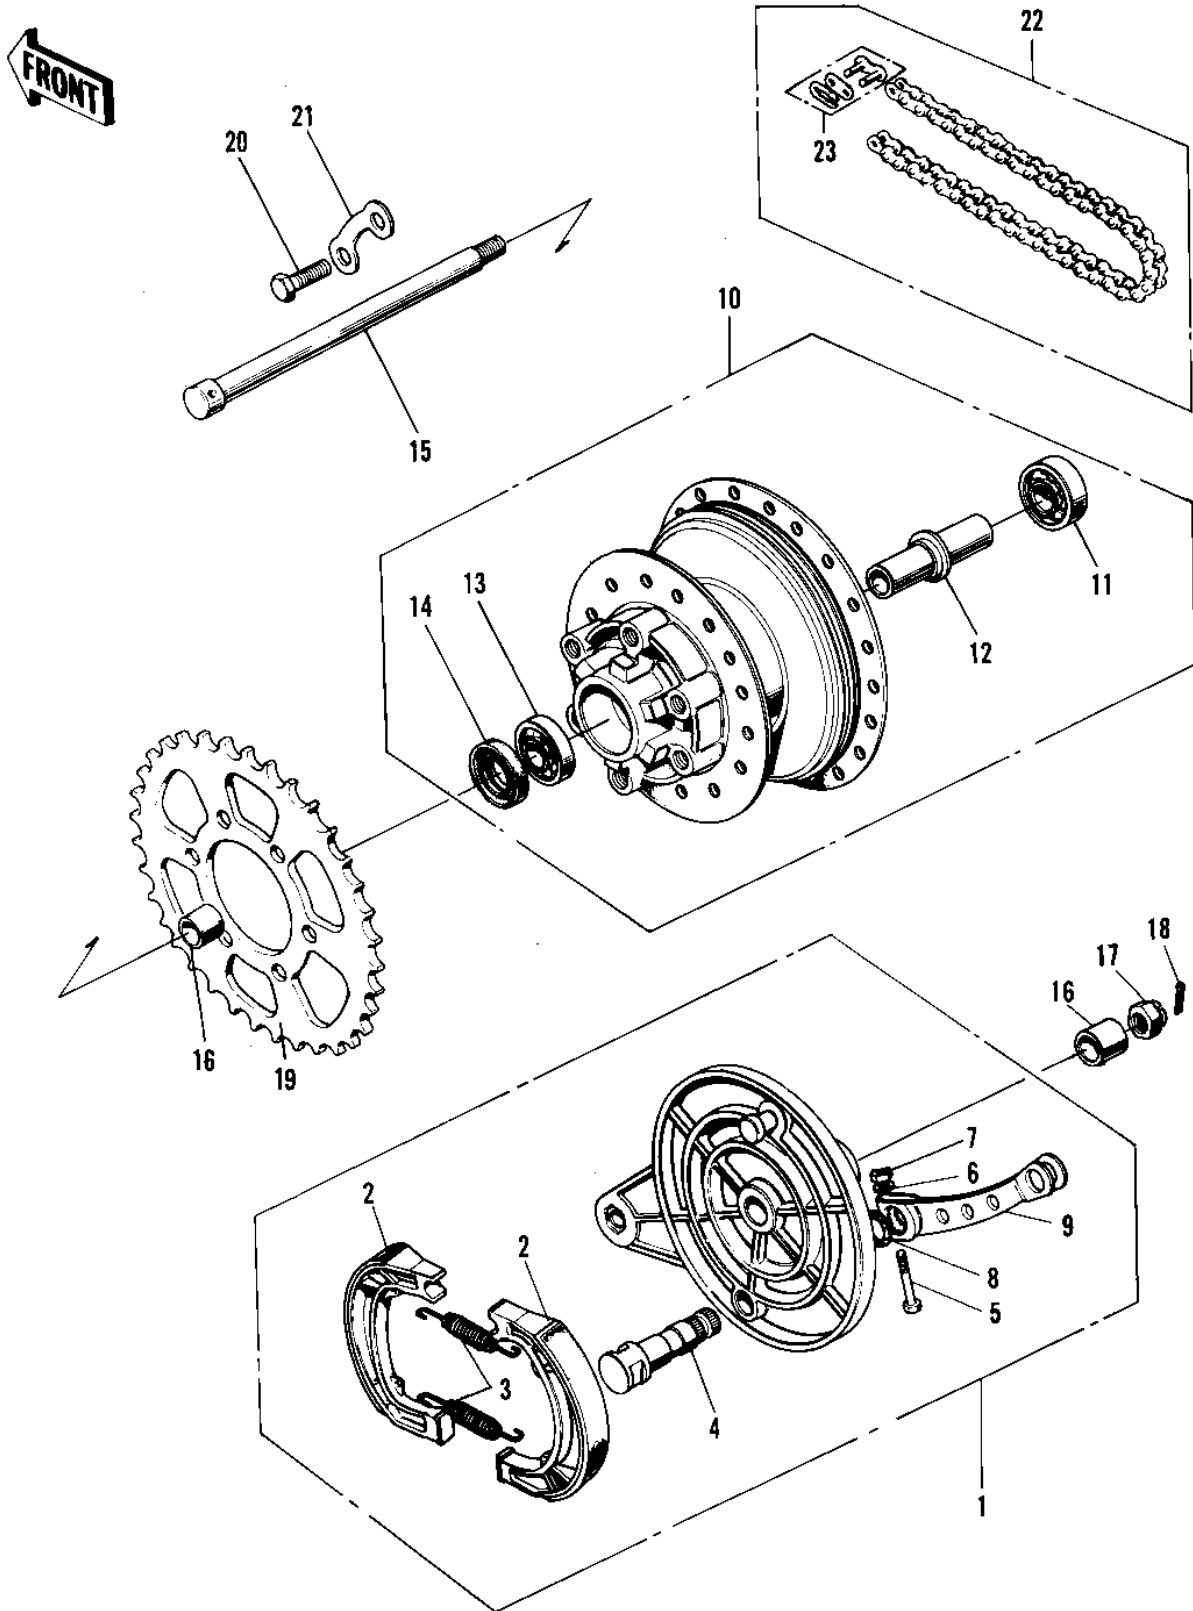

1971 F7 PARTS DIAGRAM

REAR HUB/BRAKE/CHAIN ('71-'73 F7/F7-A/F7)

1971 F7 PARTS LIST

REAR HUB/BRAKE/CHAIN ('71-'73 F7/F7-A/F7)

ITEM NAME	PART NUMBER	QUANTITY
PANEL-ASY,RR BRK (Ref # 1)	42006-018	1
PANEL-ASY,RR BRK,BLK (Ref # 1)	42006-028-21	1
SHOE,BRAKE (Ref # 2)	41048-1007	2
SHOE,BRAKE (Ref # 2)	41048-1007	2
SPRING,BRAKE SHOE (Ref # 3)	92081-1766	2
CAM SHAFT-FRONT BRAKE (Ref # 4)	41050-018	1
CAM SHAFT-FRONT BRAKE (Ref # 4)	41050-018	1
BOLT-UPSET (Ref # 5)	112G0630	1
WASHER PLAIN 6MM (Ref # 6)	410B0600	1
NUT 6MM (Ref # 7)	311B0600	1
"0" RING,11MM (Ref # 8)	92055-004	1
LEVER-REAR BRAKE CAM (Ref # 9)	42029-015	1
LEVER-REAR BRAKE CAM (Ref # 9)	42029-023	1
DRUM ASSY-REAR BRAKE (Ref # 10)	42005-024	1
DRUM ASSY-REAR BRAKE (Ref # 10)	42005-029	1
BEARING BALL #6302Z (Ref # 11)	601B6302Z	1
SPACER-RR HUB BEARING (Ref # 12)	42010-019	1
BEARING BALL #6302 (Ref # 13)	601B6302	1
OIL SEAL RR BRK DRUM (Ref # 14)	92050-009	1
AXLE-REAR (Ref # 15)	42031-037	1
AXLE-REAR (Ref # 15)	42031-037	1
COLLAR-REAR HUB (Ref # 16)	42032-027	1
COLLAR-REAR HUB (Ref # 16)	42032-027	1
COLLAR-REAR HUB (Ref # 16)	42032-027	1
COLLAR-REAR AXLE (Ref # 16)	42032-036	1
COLLAR-REAR AXLE (Ref # 16)	42032-036	1
COLLAR-REAR AXLE (Ref # 16)	42032-036	1
NUT CASTLE 14MM (Ref # 17)	321B1400	1
PIN COTTER 3.0X30 (Ref # 18)	550D3030	1

1971 F7 PARTS LIST

REAR HUB/BRAKE/CHAIN ('71-'73 F7/F7-A/F7)

ITEM NAME	PART NUMBER	QUANTITY
REAR SPROCKET 50T (Ref # 19)	42041-085	1
REAR SPROCKET,46T (Ref # 19)	42041-084	(1
SPROCKET-REAR,55T (Ref # 19)	42041-094	(1
BOLT-HEX HEAD,10X25 (Ref # 20)	92001-087	6
WASHER LOCK (Ref # 21)	92088-007	3
UNAVAILABLE IN PRICE BOOK (Ref # 22)	695Z43114	1
DR CHAIN 428X114H (Ref # 22)	92057-033	1
.JOINT-CHAIN (Ref # 23)	92058-1015	1