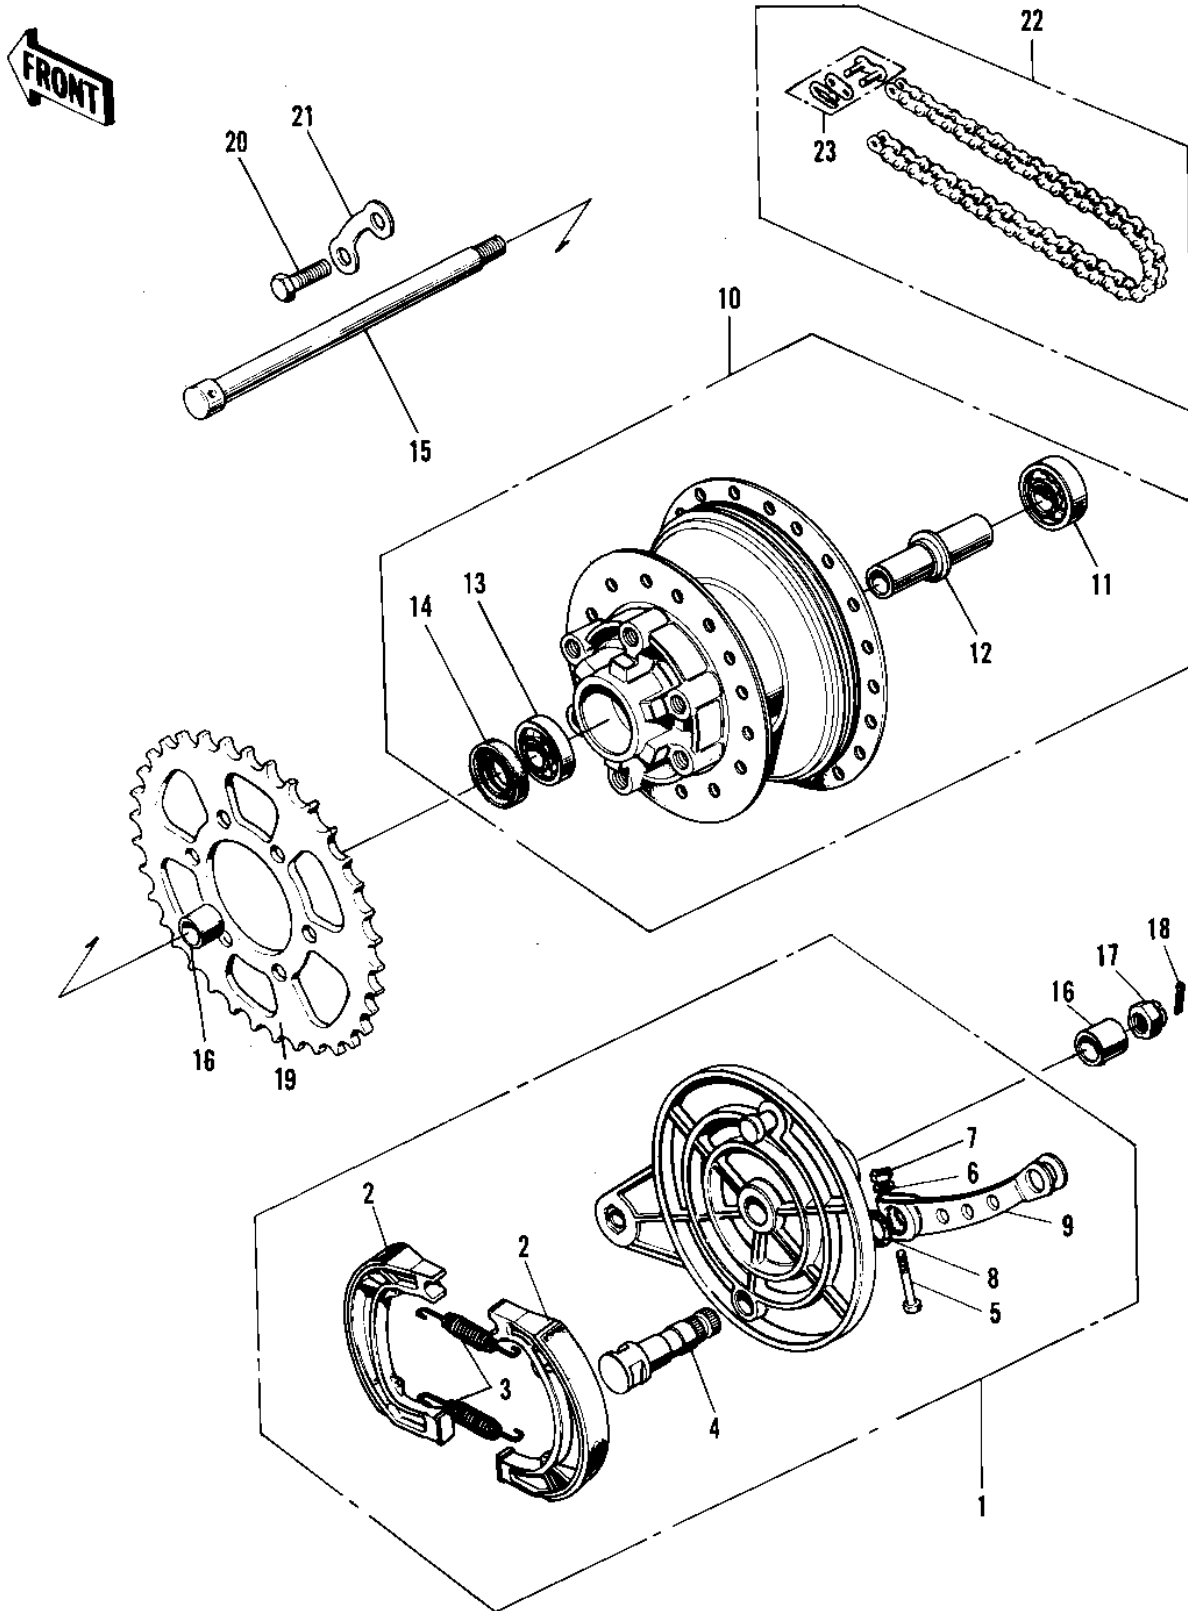

1972 F7-A PARTS DIAGRAM

REAR HUB/BRAKE/CHAIN (71-73 F7/F7-A/F7)

1972 F7-A PARTS LIST

REAR HUB/BRAKE/CHAIN ('71-'73 F7/F7-A/F7)

ITEM NAME	PART NUMBER	QUANTITY
PANEL-ASY,RR BRK (Ref # 1)	42006-018	
PANEL-ASY,RR BRK,BLK (Ref # 1)	42006-028-21	
SHOE,BRAKE (Ref # 2)	41048-1007	
SHOE,BRAKE (Ref # 2)	41048-1007	
SPRING,BRAKE SHOE (Ref # 3)	92081-1766	
CAM SHAFT-FRONT BRAKE (Ref # 4)	41050-018	
CAM SHAFT-FRONT BRAKE (Ref # 4)	41050-018	
BOLT-UPSET (Ref # 5)	112G0630	
WASHER PLAIN 6MM (Ref # 6)	410B0600	
NUT 6MM (Ref # 7)	311B0600	
"0" RING,11MM (Ref # 8)	92055-004	
LEVER-REAR BRAKE CAM (Ref # 9)	42029-015	
LEVER-REAR BRAKE CAM (Ref # 9)	42029-023	
DRUM ASSY-REAR BRAKE (Ref # 10)	42005-024	
DRUM ASSY-REAR BRAKE (Ref # 10)	42005-029	
BEARING BALL #6302Z (Ref # 11)	601B6302Z	
SPACER-RR HUB BEARING (Ref # 12)	42010-019	
BEARING BALL #6302 (Ref # 13)	601B6302	
OIL SEAL RR BRK DRUM (Ref # 14)	92050-009	
AXLE-REAR (Ref # 15)	42031-037	
AXLE-REAR (Ref # 15)	42031-037	
COLLAR-REAR HUB (Ref # 16)	42032-027	
COLLAR-REAR HUB (Ref # 16)	42032-027	
COLLAR-REAR HUB (Ref # 16)	42032-027	
COLLAR-REAR AXLE (Ref # 16)	42032-036	
COLLAR-REAR AXLE (Ref # 16)	42032-036	
COLLAR-REAR AXLE (Ref # 16)	42032-036	
NUT CASTLE 14MM (Ref # 17)	321B1400	
PIN COTTER 3.0X30 (Ref # 18)	550D3030	

1972 F7-A PARTS LIST

REAR HUB/BRAKE/CHAIN ('71-'73 F7/F7-A/F7)

ITEM NAME	PART NUMBER	QUANTITY
REAR SPROCKET 50T (Ref # 19)	42041-085	
REAR SPROCKET,46T (Ref # 19)	42041-084	
SPROCKET-REAR,55T (Ref # 19)	42041-094	
BOLT-HEX HEAD,10X25 (Ref # 20)	92001-087	
WASHER LOCK (Ref # 21)	92088-007	
UNAVAILABLE IN PRICE BOOK (Ref # 22)	695Z43114	
DR CHAIN 428X114H (Ref # 22)	92057-033	
.JOINT-CHAIN (Ref # 23)	92058-1015	