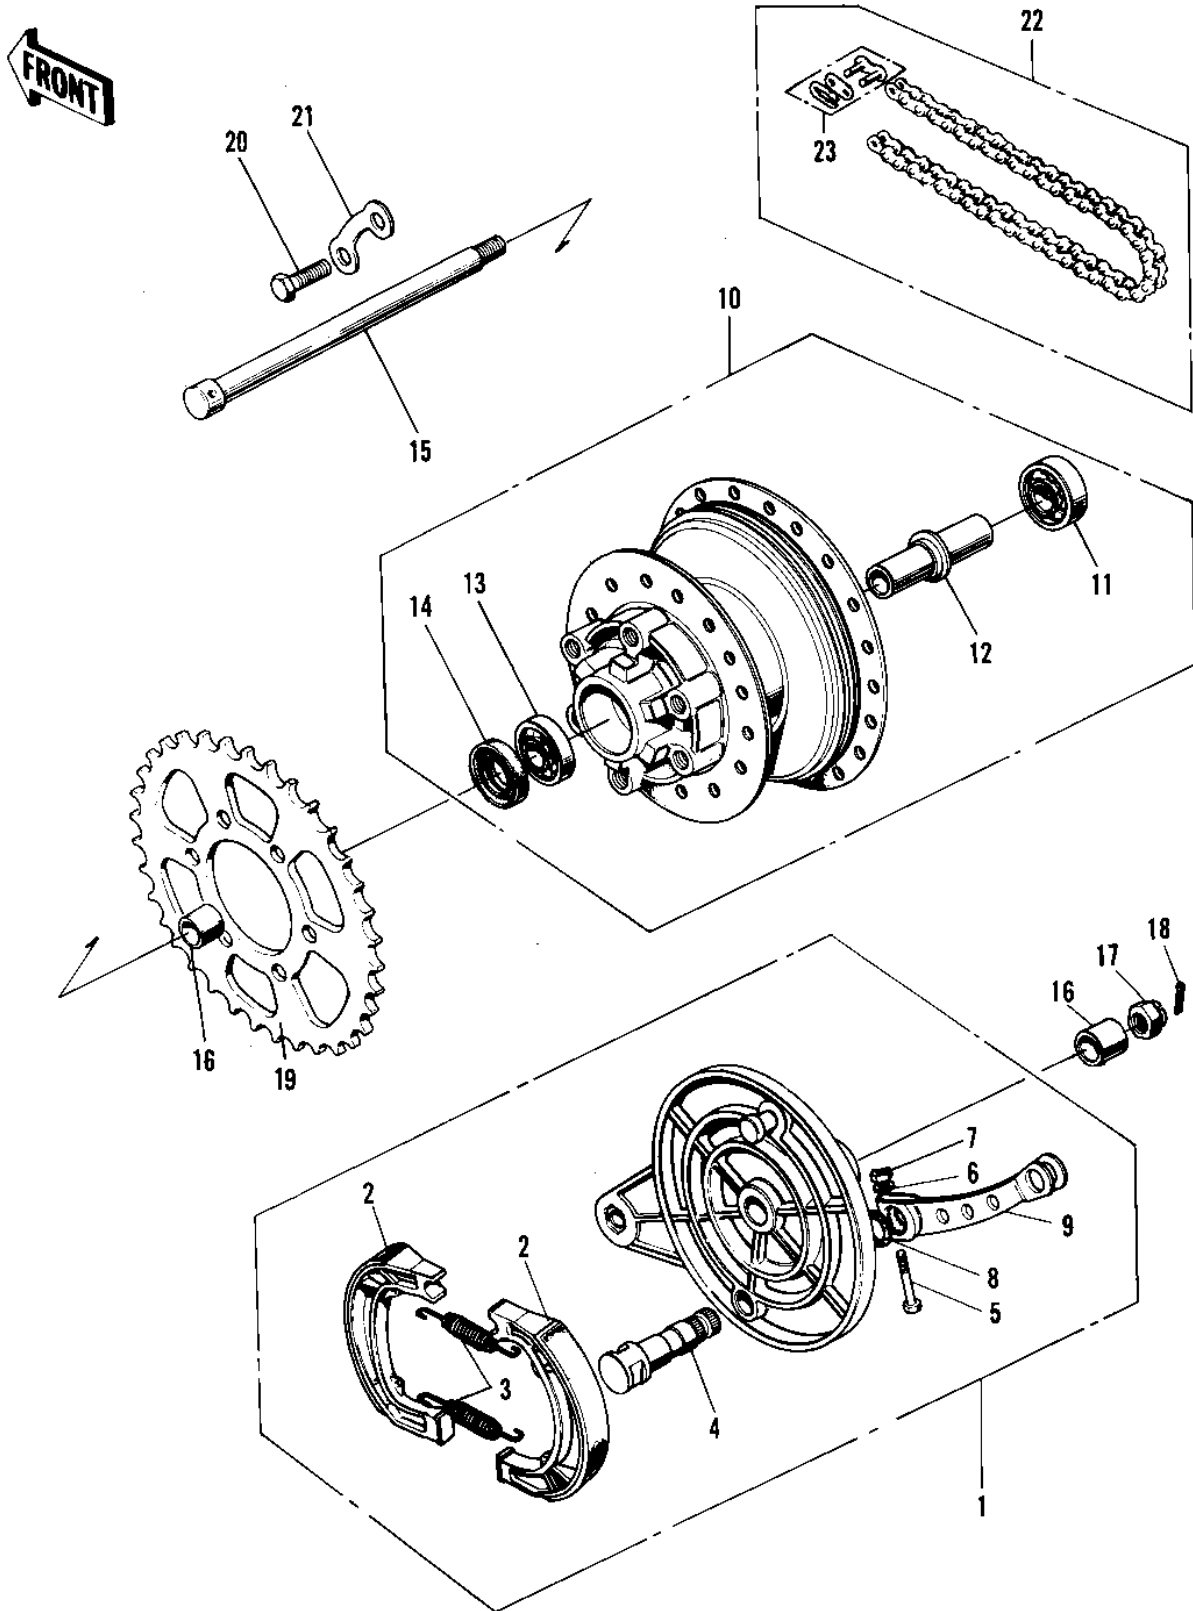

1972 F7-A PARTS DIAGRAM

REAR HUB/BRAKE/CHAIN (71-73 F7/F7-A/F7)

1972 F7-A PARTS LIST

REAR HUB/BRAKE/CHAIN ('71-'73 F7/F7-A/F7)

ITEM NAME	PART NUMBER	QUANTITY
PANEL-ASY,RR BRK (Ref # 1)	42006-018	
PANEL-ASY,RR BRK,BLK (Ref # 1)	42006-028-21	
SHOE,BRAKE (Ref # 2)	41048-1007	
SHOE,BRAKE (Ref # 2)	41048-1007	
SPRING,BRAKE SHOE (Ref # 3)	92081-1766	
CAM SHAFT-FRONT BRAKE (Ref # 4)	41050-018	
CAM SHAFT-FRONT BRAKE (Ref # 4)	41050-018	
BOLT-UPSET (Ref # 5)	112G0630	
WASHER PLAIN 6MM (Ref # 6)	410B0600	
NUT 6MM (Ref # 7)	311B0600	
"0" RING,11MM (Ref # 8)	92055-004	
LEVER-REAR BRAKE CAM (Ref # 9)	42029-015	
LEVER-REAR BRAKE CAM (Ref # 9)	42029-023	
DRUM ASSY-REAR BRAKE (Ref # 10)	42005-024	
DRUM ASSY-REAR BRAKE (Ref # 10)	42005-029	
BEARING BALL #6302Z (Ref # 11)	601B6302Z	
SPACER-RR HUB BEARING (Ref # 12)	42010-019	
BEARING BALL #6302 (Ref # 13)	601B6302	
OIL SEAL RR BRK DRUM (Ref # 14)	92050-009	
AXLE-REAR (Ref # 15)	42031-037	
AXLE-REAR (Ref # 15)	42031-037	
COLLAR-REAR HUB (Ref # 16)	42032-027	
COLLAR-REAR HUB (Ref # 16)	42032-027	
COLLAR-REAR HUB (Ref # 16)	42032-027	
COLLAR-REAR AXLE (Ref # 16)	42032-036	
COLLAR-REAR AXLE (Ref # 16)	42032-036	
COLLAR-REAR AXLE (Ref # 16)	42032-036	
NUT CASTLE 14MM (Ref # 17)	321B1400	
PIN COTTER 3.0X30 (Ref # 18)	550D3030	

1972 F7-A PARTS LIST

REAR HUB/BRAKE/CHAIN ('71-'73 F7/F7-A/F7)

ITEM NAME	PART NUMBER	QUANTITY
REAR SPROCKET 50T (Ref # 19)	42041-085	
REAR SPROCKET,46T (Ref # 19)	42041-084	
SPROCKET-REAR,55T (Ref # 19)	42041-094	
BOLT-HEX HEAD,10X25 (Ref # 20)	92001-087	
WASHER LOCK (Ref # 21)	92088-007	
UNAVAILABLE IN PRICE BOOK (Ref # 22)	695Z43114	
DR CHAIN 428X114H (Ref # 22)	92057-033	
.JOINT-CHAIN (Ref # 23)	92058-1015	