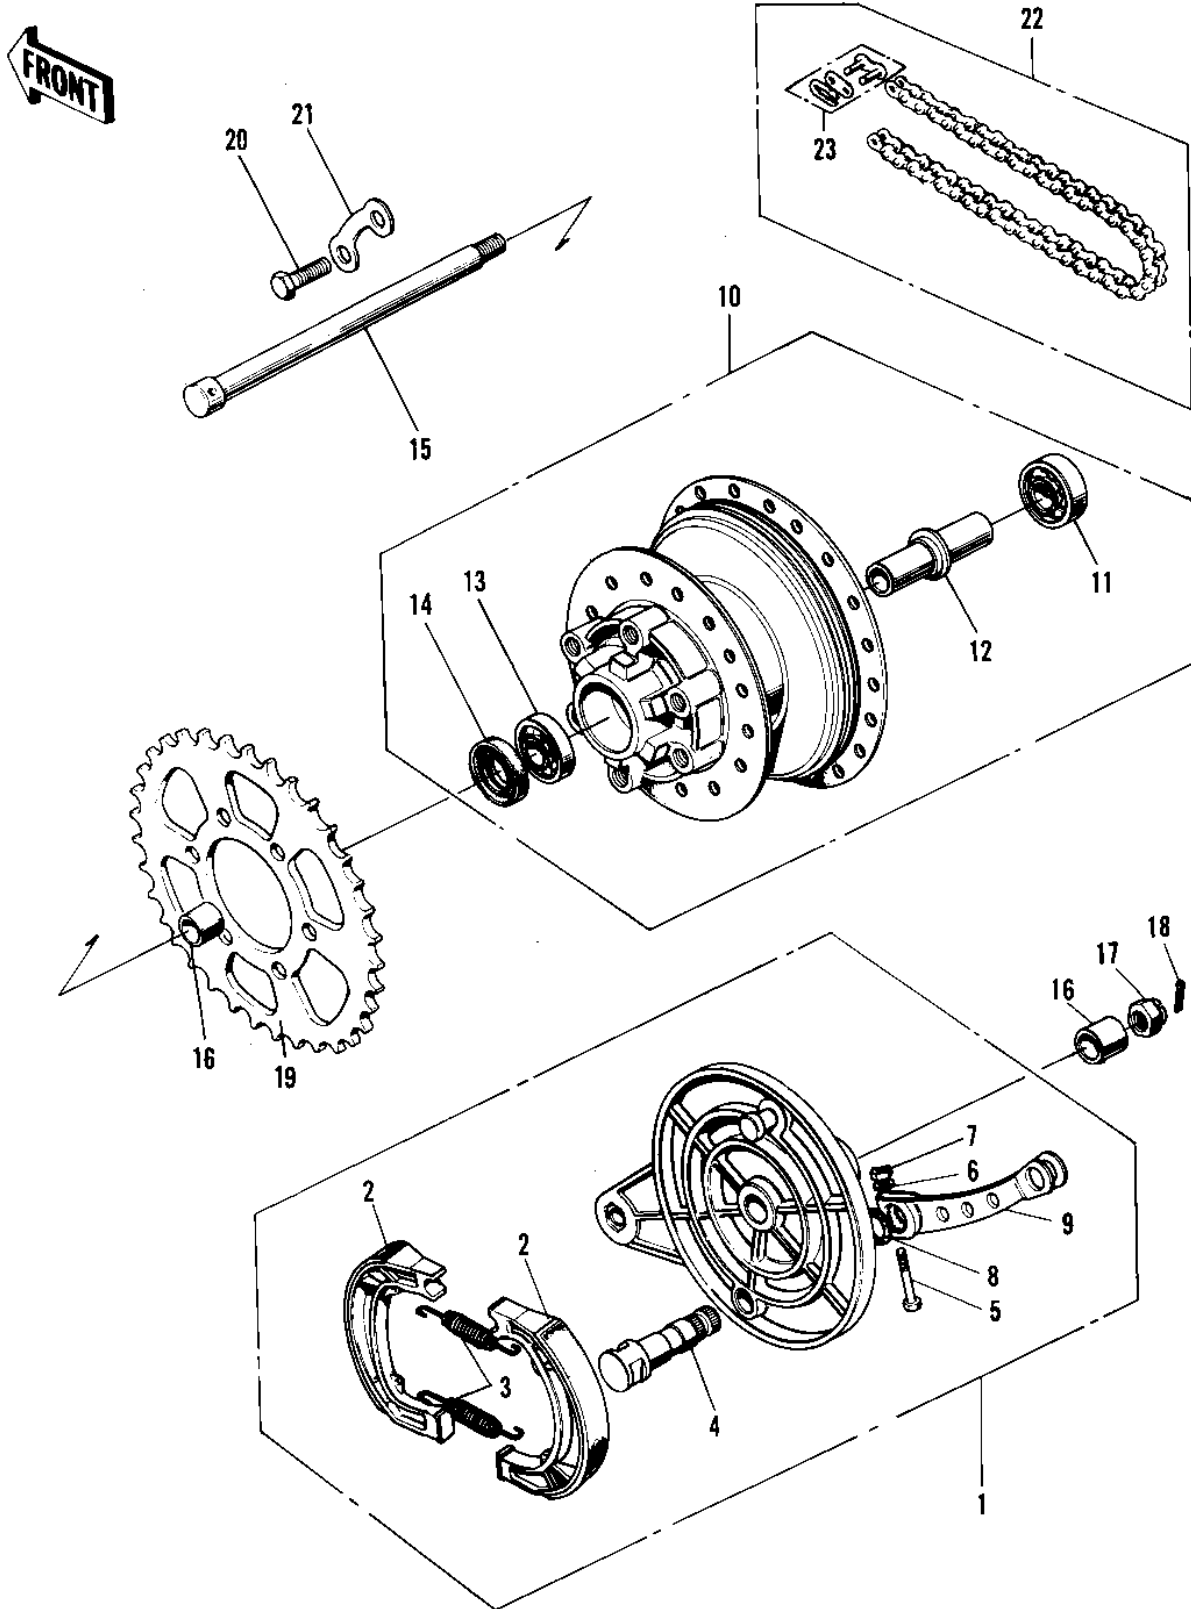

1973 F7-B PARTS DIAGRAM

REAR HUB/BRAKE/CHAIN (71-73 F7/F7-A/F7)

1973 F7-B PARTS LIST

REAR HUB/BRAKE/CHAIN ('71-'73 F7/F7-A/F7)

ITEM NAME	PART NUMBER	QUANTITY
PANEL-ASY,RR BRK (Ref # 1)	42006-018	
PANEL-ASY,RR BRK,BLK (Ref # 1)	42006-028-21	
SHOE,BRAKE (Ref # 2)	41048-1007	
SHOE,BRAKE (Ref # 2)	41048-1007	
SPRING,BRAKE SHOE (Ref # 3)	92081-1766	
CAM SHAFT-FRONT BRAKE (Ref # 4)	41050-018	
CAM SHAFT-FRONT BRAKE (Ref # 4)	41050-018	
BOLT-UPSET (Ref # 5)	112G0630	
WASHER PLAIN 6MM (Ref # 6)	410B0600	
NUT 6MM (Ref # 7)	311B0600	
"0" RING,11MM (Ref # 8)	92055-004	
LEVER-REAR BRAKE CAM (Ref # 9)	42029-015	
LEVER-REAR BRAKE CAM (Ref # 9)	42029-023	
DRUM ASSY-REAR BRAKE (Ref # 10)	42005-024	
DRUM ASSY-REAR BRAKE (Ref # 10)	42005-029	
BEARING BALL #6302Z (Ref # 11)	601B6302Z	
SPACER-RR HUB BEARING (Ref # 12)	42010-019	
BEARING BALL #6302 (Ref # 13)	601B6302	
OIL SEAL RR BRK DRUM (Ref # 14)	92050-009	
AXLE-REAR (Ref # 15)	42031-037	
AXLE-REAR (Ref # 15)	42031-037	
COLLAR-REAR HUB (Ref # 16)	42032-027	
COLLAR-REAR HUB (Ref # 16)	42032-027	
COLLAR-REAR HUB (Ref # 16)	42032-027	
COLLAR-REAR AXLE (Ref # 16)	42032-036	
COLLAR-REAR AXLE (Ref # 16)	42032-036	
COLLAR-REAR AXLE (Ref # 16)	42032-036	
NUT CASTLE 14MM (Ref # 17)	321B1400	
PIN COTTER 3.0X30 (Ref # 18)	550D3030	

1973 F7-B PARTS LIST

REAR HUB/BRAKE/CHAIN ('71-'73 F7/F7-A/F7)

ITEM NAME	PART NUMBER	QUANTITY
REAR SPROCKET 50T (Ref # 19)	42041-085	
REAR SPROCKET,46T (Ref # 19)	42041-084	
SPROCKET-REAR,55T (Ref # 19)	42041-094	
BOLT-HEX HEAD,10X25 (Ref # 20)	92001-087	
WASHER LOCK (Ref # 21)	92088-007	
UNAVAILABLE IN PRICE BOOK (Ref # 22)	695Z43114	
DR CHAIN 428X114H (Ref # 22)	92057-033	
.JOINT-CHAIN (Ref # 23)	92058-1015	