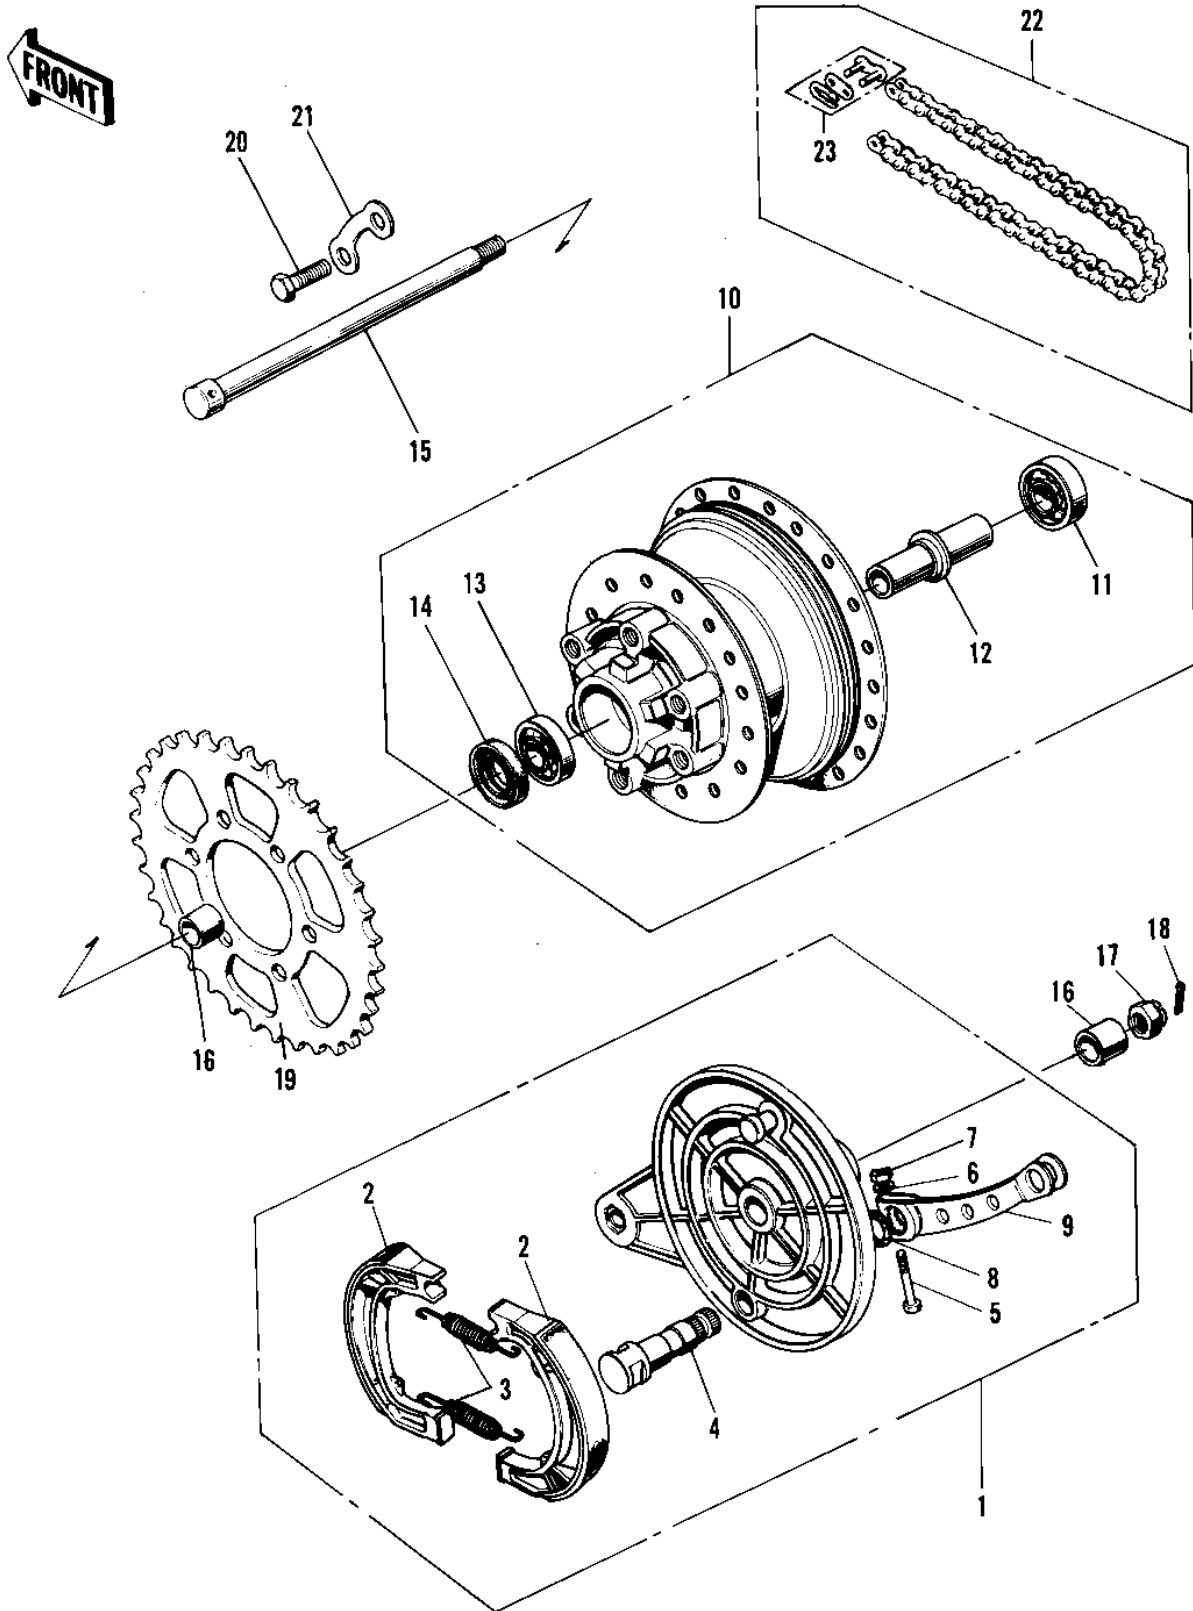

# 1974 F7-C PARTS DIAGRAM

REAR HUB/BRAKE/CHAIN (71-73 F7/F7-A/F7)

# 1974 F7-C PARTS LIST

REAR HUB/BRAKE/CHAIN ('71-'73 F7/F7-A/F7)

ITEM NAME	PART NUMBER	QUANTITY
PANEL-ASY,RR BRK (Ref # 1)	42006-018	
PANEL-ASY,RR BRK,BLK (Ref # 1)	42006-028-21	
SHOE,BRAKE (Ref # 2)	41048-1007	
SHOE,BRAKE (Ref # 2)	41048-1007	
SPRING,BRAKE SHOE (Ref # 3)	92081-1766	
CAM SHAFT-FRONT BRAKE (Ref # 4)	41050-018	
CAM SHAFT-FRONT BRAKE (Ref # 4)	41050-018	
BOLT-UPSET (Ref # 5)	112G0630	
WASHER PLAIN 6MM (Ref # 6)	410B0600	
NUT 6MM (Ref # 7)	311B0600	
"0" RING,11MM (Ref # 8)	92055-004	
LEVER-REAR BRAKE CAM (Ref # 9)	42029-015	
LEVER-REAR BRAKE CAM (Ref # 9)	42029-023	
DRUM ASSY-REAR BRAKE (Ref # 10)	42005-024	
DRUM ASSY-REAR BRAKE (Ref # 10)	42005-029	
BEARING BALL #6302Z (Ref # 11)	601B6302Z	
SPACER-RR HUB BEARING (Ref # 12)	42010-019	
BEARING BALL #6302 (Ref # 13)	601B6302	
OIL SEAL RR BRK DRUM (Ref # 14)	92050-009	
AXLE-REAR (Ref # 15)	42031-037	
AXLE-REAR (Ref # 15)	42031-037	
COLLAR-REAR HUB (Ref # 16)	42032-027	
COLLAR-REAR HUB (Ref # 16)	42032-027	
COLLAR-REAR HUB (Ref # 16)	42032-027	
COLLAR-REAR AXLE (Ref # 16)	42032-036	
COLLAR-REAR AXLE (Ref # 16)	42032-036	
COLLAR-REAR AXLE (Ref # 16)	42032-036	
NUT CASTLE 14MM (Ref # 17)	321B1400	
PIN COTTER 3.0X30 (Ref # 18)	550D3030	

## 1974 F7-C PARTS LIST

REAR HUB/BRAKE/CHAIN ('71-'73 F7/F7-A/F7)

ITEM NAME	PART NUMBER	QUANTITY
REAR SPROCKET 50T (Ref # 19)	42041-085	
REAR SPROCKET,46T (Ref # 19)	42041-084	
SPROCKET-REAR,55T (Ref # 19)	42041-094	
BOLT-HEX HEAD,10X25 (Ref # 20)	92001-087	
WASHER LOCK (Ref # 21)	92088-007	
UNAVAILABLE IN PRICE BOOK (Ref # 22)	695Z43114	
DR CHAIN 428X114H (Ref # 22)	92057-033	
.JOINT-CHAIN (Ref # 23)	92058-1015	