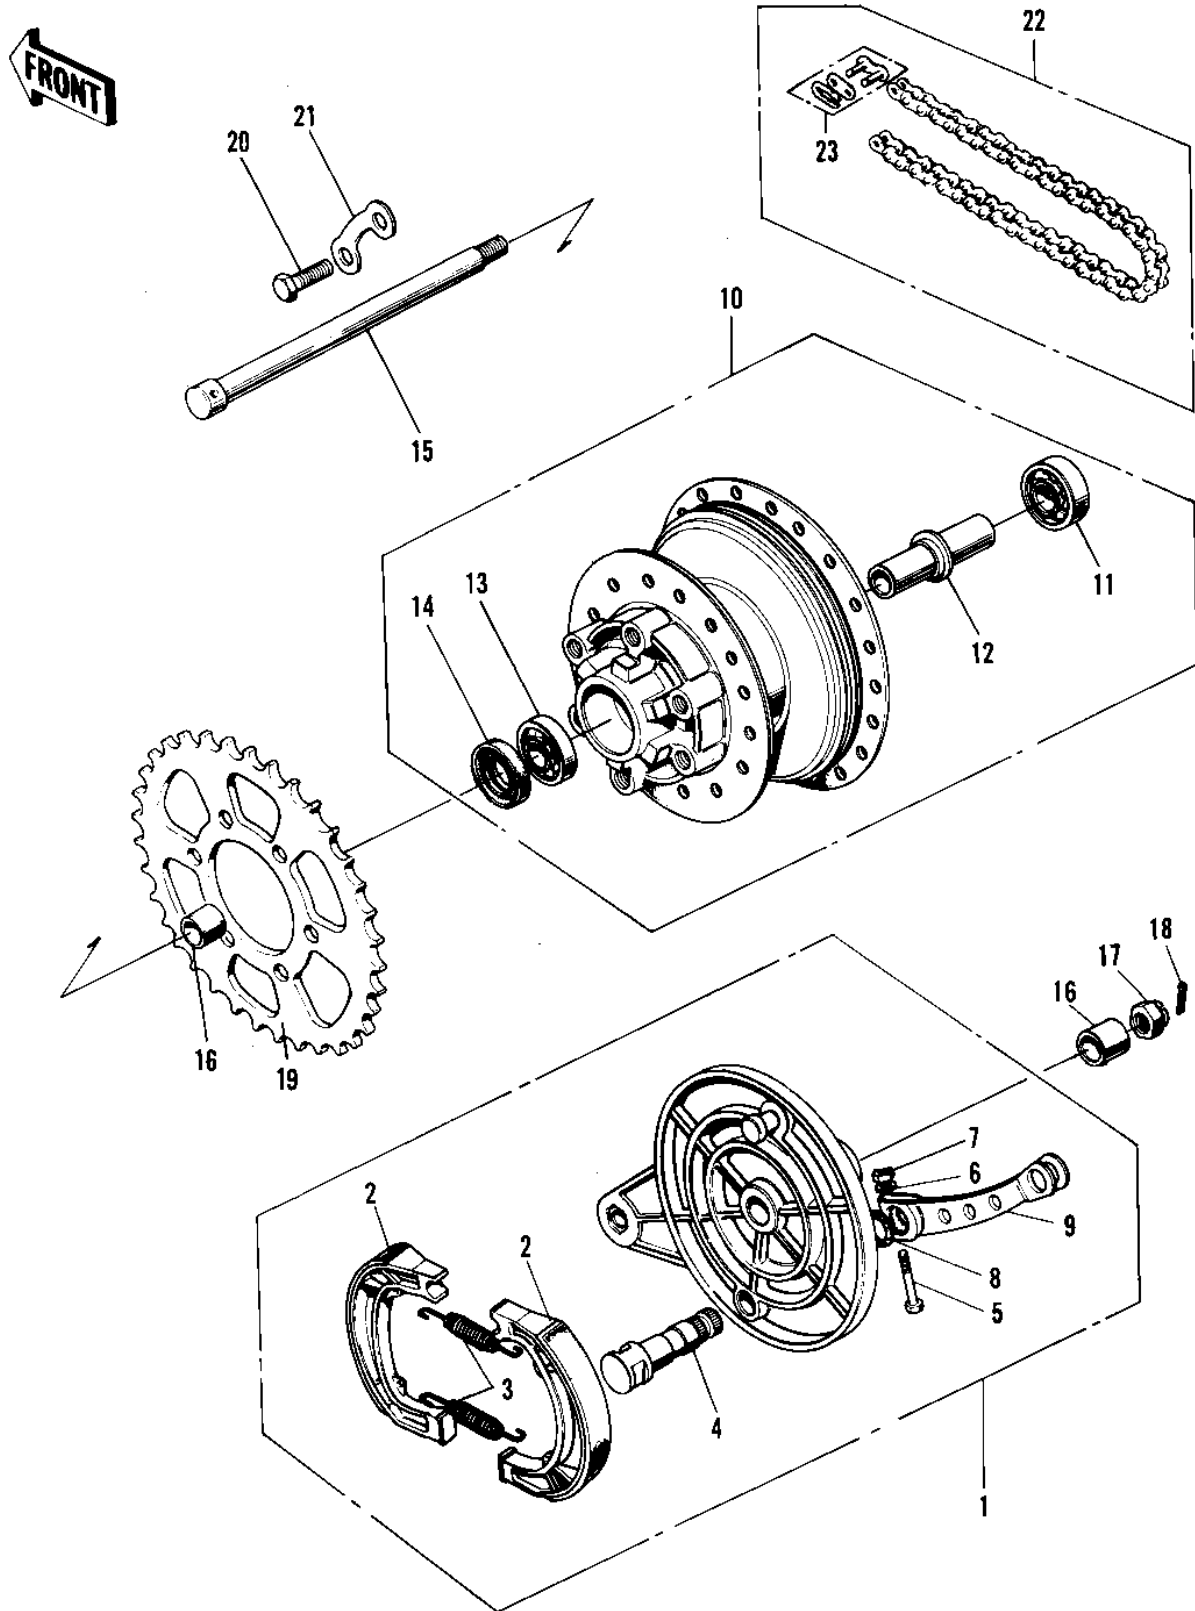

1975 F7-D PARTS DIAGRAM

REAR HUB/BRAKE/CHAIN (71-73 F7/F7-A/F7)

1975 F7-D PARTS LIST

REAR HUB/BRAKE/CHAIN ('71-'73 F7/F7-A/F7)

ITEM NAME	PART NUMBER	QUANTITY
PANEL-ASY,RR BRK (Ref # 1)	42006-018	
PANEL-ASY,RR BRK,BLK (Ref # 1)	42006-028-21	
SHOE,BRAKE (Ref # 2)	41048-1007	
SHOE,BRAKE (Ref # 2)	41048-1007	
SPRING,BRAKE SHOE (Ref # 3)	92081-1766	
CAM SHAFT-FRONT BRAKE (Ref # 4)	41050-018	
CAM SHAFT-FRONT BRAKE (Ref # 4)	41050-018	
BOLT-UPSET (Ref # 5)	112G0630	
WASHER PLAIN 6MM (Ref # 6)	410B0600	
NUT 6MM (Ref # 7)	311B0600	
"0" RING,11MM (Ref # 8)	92055-004	
LEVER-REAR BRAKE CAM (Ref # 9)	42029-015	
LEVER-REAR BRAKE CAM (Ref # 9)	42029-023	
DRUM ASSY-REAR BRAKE (Ref # 10)	42005-024	
DRUM ASSY-REAR BRAKE (Ref # 10)	42005-029	
BEARING BALL #6302Z (Ref # 11)	601B6302Z	
SPACER-RR HUB BEARING (Ref # 12)	42010-019	
BEARING BALL #6302 (Ref # 13)	601B6302	
OIL SEAL RR BRK DRUM (Ref # 14)	92050-009	
AXLE-REAR (Ref # 15)	42031-037	
AXLE-REAR (Ref # 15)	42031-037	
COLLAR-REAR HUB (Ref # 16)	42032-027	
COLLAR-REAR HUB (Ref # 16)	42032-027	
COLLAR-REAR HUB (Ref # 16)	42032-027	
COLLAR-REAR AXLE (Ref # 16)	42032-036	
COLLAR-REAR AXLE (Ref # 16)	42032-036	
COLLAR-REAR AXLE (Ref # 16)	42032-036	
NUT CASTLE 14MM (Ref # 17)	321B1400	
PIN COTTER 3.0X30 (Ref # 18)	550D3030	

1975 F7-D PARTS LIST

REAR HUB/BRAKE/CHAIN ('71-'73 F7/F7-A/F7)

ITEM NAME	PART NUMBER	QUANTITY
REAR SPROCKET 50T (Ref # 19)	42041-085	
REAR SPROCKET,46T (Ref # 19)	42041-084	
SPROCKET-REAR,55T (Ref # 19)	42041-094	
BOLT-HEX HEAD,10X25 (Ref # 20)	92001-087	
WASHER LOCK (Ref # 21)	92088-007	
UNAVAILABLE IN PRICE BOOK (Ref # 22)	695Z43114	
DR CHAIN 428X114H (Ref # 22)	92057-033	
.JOINT-CHAIN (Ref # 23)	92058-1015	