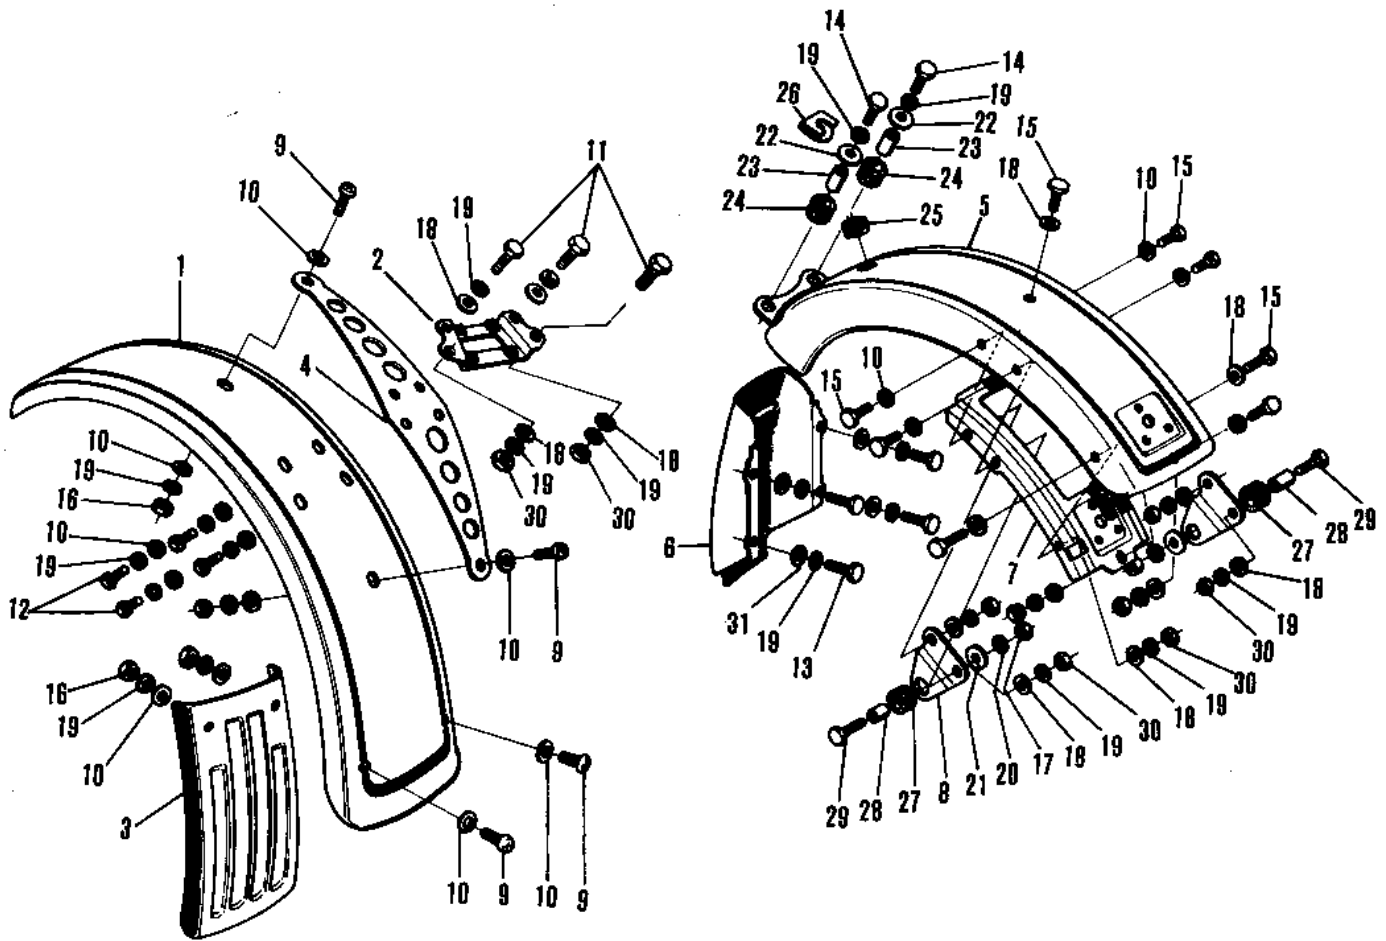

# 1972 F7-A PARTS DIAGRAM

FENDERS (F7)

## FENDERS (F7)

ITEM NAME	PART NUMBER	QUANTITY
FENDER-FR,YELLOW (Ref # 1)	35004-055-53	
BRACKET-FRONT FENDER (Ref # 2)	35012-013	
FLAP-FR FENDER,RUBBER (Ref # 3)	35019-004	
PLATE FRONT FENDER (Ref # 4)	35013-003	
FENDER-REAR,B YELLOW (Ref # 5)	35022-054-53	
FENDER-RR (Ref # 6)	35022-053	
BRACE-REAR FENDER (Ref # 7)	35034-012	
BRACKET-REAR FENDER (Ref # 8)	35025-019	
SCREW PAN HEAD 6X12 (Ref # 9)	220E0612	
WASHER 6.5X20X1.6T (Ref # 10)	92022-125	
BOLT-UPSET (Ref # 11)	112G0625	
BOLT-UPSET,6X12 (Ref # 12)	112G0612	
BOLT-UPSET 6X14 (Ref # 13)	112B0614	
BOLT-UPSET (Ref # 14)	112G0618	
SCREW PAN HEAD 6X14 (Ref # 15)	220B0614	
NUT 6MM (Ref # 16)	312B0600	
NUT,8MM (Ref # 17)	311B0800	
WASHER PLAIN 6MM (Ref # 18)	411B0600	
WASHER SPRING 6MM (Ref # 19)	461F0600	
WASHER SPRING 8MM (Ref # 20)	461F0800	
WASHER,8X26X2.3 (Ref # 21)	92022-1564	
WASHER 6.5X20X1.6T (Ref # 22)	92022-125	
COLLAR (Ref # 23)	92027-103	
DAMPER RUBBER (Ref # 24)	92075-051	
GROMMET HARNESS 10MM (Ref # 25)	92071-010	
PLATE-GROUND WIRE (Ref # 26)	26015-001	
DAMPER RUBB TANK FRNT (Ref # 27)	92075-013	
SPACER FUEL TANK MONT (Ref # 28)	92027-012	
BOLT-SMALL-UPSET (Ref # 29)	115B0832	

# 1972 F7-A PARTS LIST

## FENDERS (F7)

ITEM NAME	PART NUMBER	QUANTITY
NUT 6MM (Ref # 30)	311B0600	
COLLAR (Ref # 31)	92027-122	
EMBLEM-FRONT FENDER (Ref # 32)	56027-015	
EMBLEM-REAR FENDER (Ref # 33)	56027-016	
EMBLEM-FENDER (Ref # 34)	56027-017	