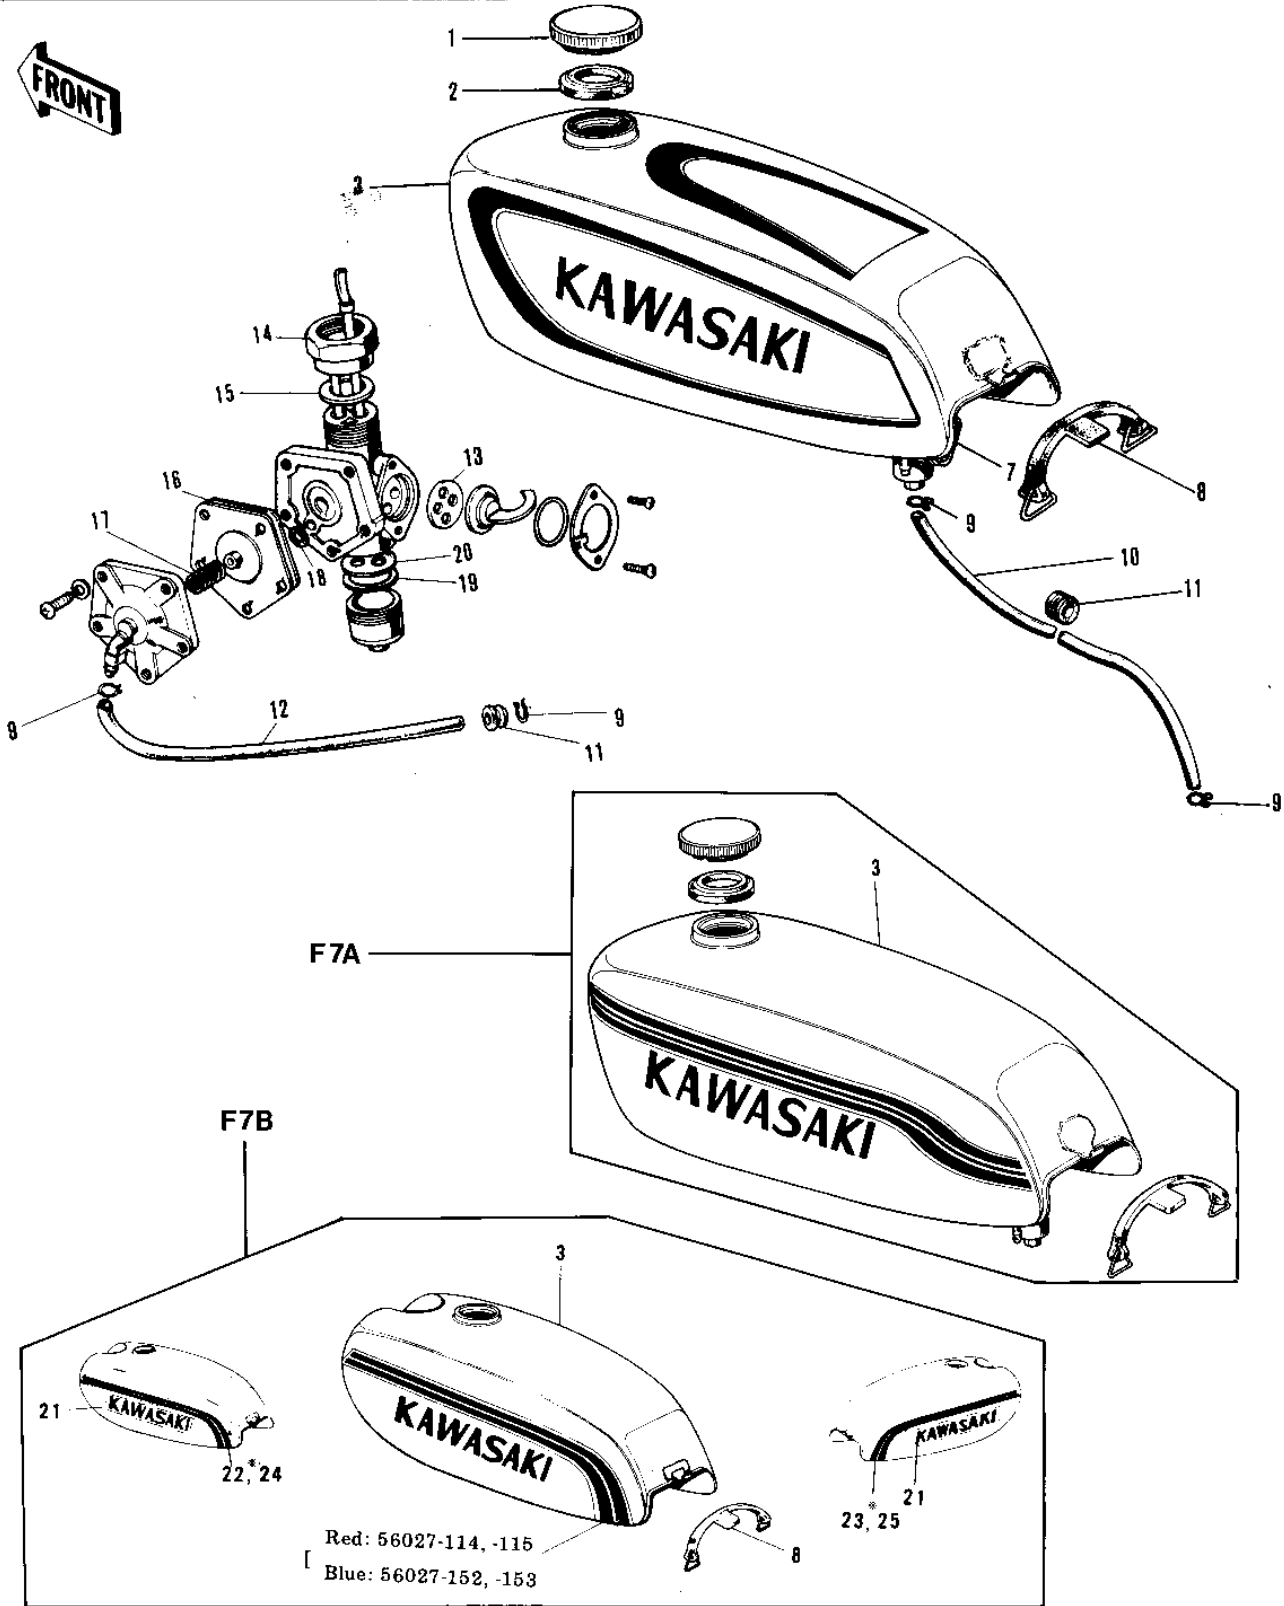

1971 F7 PARTS DIAGRAM

FUEL TANK (71-'73 F7/F7-A/F7-B)

1971 F7 PARTS LIST

FUEL TANK ('71-'73 F7/F7-A/F7-B)

ITEM NAME	PART NUMBER	QUANTITY
CAP,FUEL TANK LOCKING (Ref # 1)	51048-006	1
GASKET FUEL TANK CAP (Ref # 2)	51059-003	1
TANK-FUEL,YELLOW (Ref # 3)	51001-063-53	1
TANK-FUEL,RED (Ref # 3)	51001-063-73	1
TANK-FUEL,B.ORANGE (Ref # 3)	51001-079-88	1
TANK-FUEL,C.BLUE (Ref # 3)	51001-079-93	1
COCK ASSY,FUEL (Ref # 7)	51023-048	1
BAND,FUEL TANK (Ref # 8)	92072-064	1
CLAMP FUEL PIPE (Ref # 9)	92037-010	4
PIPE-FUEL (Ref # 10)	51044-030	1
GROMMET PIPE (Ref # 11)	92071-038	2
PIPE (Ref # 12)	92059-065	1
GASKET-FUEL COCK LEV (Ref # 13)	92065-065	1
FUEL COCK JOINT NUT (Ref # 14)	51035-008	1
UNAVAILABLE IN PRICE BOOK (Ref # 15)	92065-C66	1
DIAPHRAGM ASSY (Ref # 16)	51069-002	1
SPRING-DIAPHRAGM (Ref # 17)	92081-072	1
GASKET (Ref # 18)	92065-052	1
GASKET FUEL COCK CUP (Ref # 19)	51037-009	1
STRAINER FUEL (Ref # 20)	51038-006	1
DECAL-FUEL TANK (Ref # 21)	56013-051	1
DECAL-FUEL TANK (Ref # 21)	56013-051	1
DECAL-FUEL TANK (Ref # 21)	56013-051	1
DECAL-FL TK STRPE,L.H (Ref # 22)	56027-114	1
DECAL-FL TK STRPE,L.H (Ref # 22)	56027-114	1
DECAL-FL TK STRPE,L.H (Ref # 22)	56027-114	1
DECAL-FL TK STRPE,R.H (Ref # 23)	56027-115	1
DECAL-FL TK STRPE,R.H (Ref # 23)	56027-115	1
DECAL-FL TK STRPE,R.H (Ref # 23)	56027-115	1