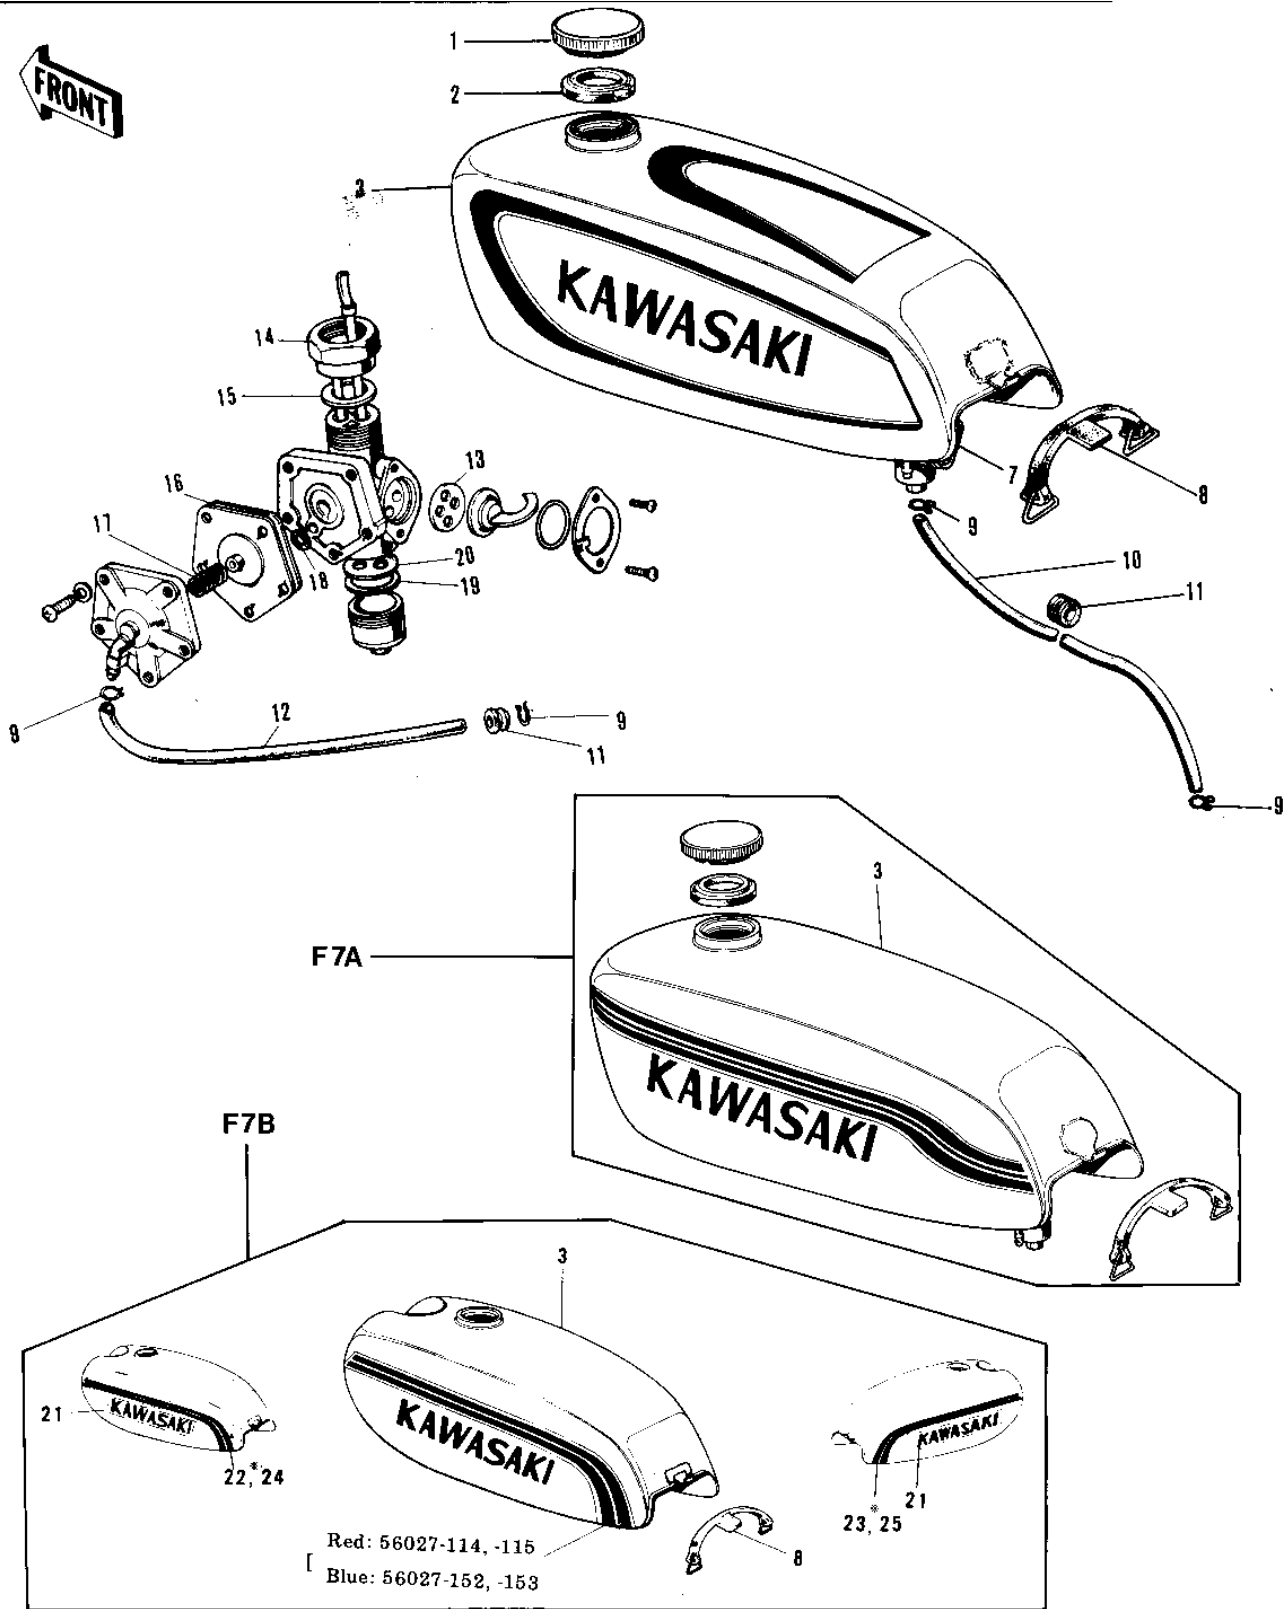

# 1972 F7-A PARTS DIAGRAM

FUEL TANK ('71-'73 F7/F7-A/F7-B)

# 1972 F7-A PARTS LIST

FUEL TANK ('71-'73 F7/F7-A/F7-B)

ITEM NAME	PART NUMBER	QUANTITY
CAP,FUEL TANK LOCKING (Ref # 1)	51048-006	
GASKET FUEL TANK CAP (Ref # 2)	51059-003	
TANK-FUEL,YELLOW (Ref # 3)	51001-063-53	
TANK-FUEL,RED (Ref # 3)	51001-063-73	
TANK-FUEL,B.ORANGE (Ref # 3)	51001-079-88	
TANK-FUEL,C.BLUE (Ref # 3)	51001-079-93	
COCK ASSY,FUEL (Ref # 7)	51023-048	
BAND,FUEL TANK (Ref # 8)	92072-064	
CLAMP FUEL PIPE (Ref # 9)	92037-010	
PIPE-FUEL (Ref # 10)	51044-030	
GROMMET PIPE (Ref # 11)	92071-038	
PIPE (Ref # 12)	92059-065	
GASKET-FUEL COCK LEV (Ref # 13)	92065-065	
FUEL COCK JOINT NUT (Ref # 14)	51035-008	
UNAVAILABLE IN PRICE BOOK (Ref # 15)	92065-C66	
DIAPHRAGM ASSY (Ref # 16)	51069-002	
SPRING-DIAPHRAGM (Ref # 17)	92081-072	
GASKET (Ref # 18)	92065-052	
GASKET FUEL COCK CUP (Ref # 19)	51037-009	
STRAINER FUEL (Ref # 20)	51038-006	
DECAL-FUEL TANK (Ref # 21)	56013-051	
DECAL-FUEL TANK (Ref # 21)	56013-051	
DECAL-FUEL TANK (Ref # 21)	56013-051	
DECAL-FL TK STRPE,L.H (Ref # 22)	56027-114	
DECAL-FL TK STRPE,L.H (Ref # 22)	56027-114	
DECAL-FL TK STRPE,L.H (Ref # 22)	56027-114	
DECAL-FL TK STRPE,R.H (Ref # 23)	56027-115	
DECAL-FL TK STRPE,R.H (Ref # 23)	56027-115	
DECAL-FL TK STRPE,R.H (Ref # 23)	56027-115	