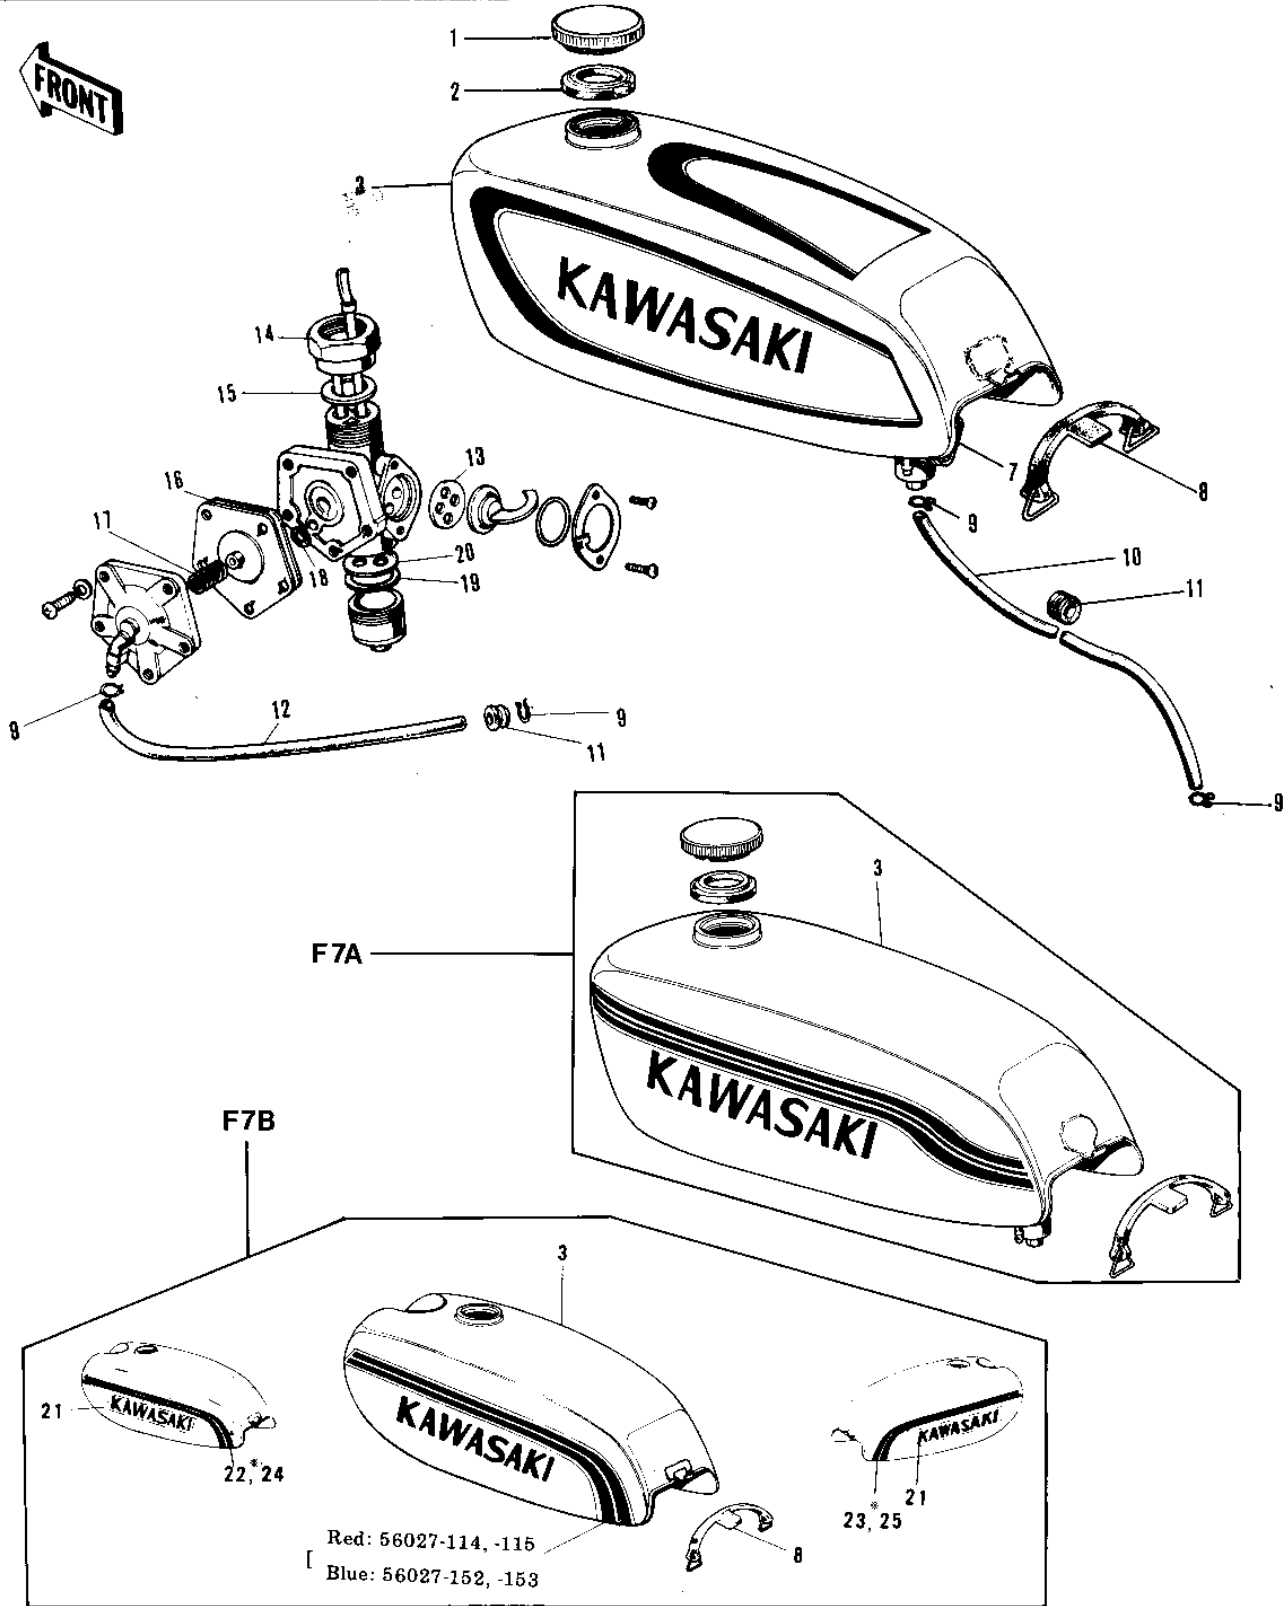

1972 F7-A PARTS DIAGRAM

FUEL TANK ('71-'73 F7/F7-A/F7-B)

1972 F7-A PARTS LIST

FUEL TANK ('71-'73 F7/F7-A/F7-B)

ITEM NAME	PART NUMBER	QUANTITY
CAP,FUEL TANK LOCKING (Ref # 1)	51048-006	
GASKET FUEL TANK CAP (Ref # 2)	51059-003	
TANK-FUEL,YELLOW (Ref # 3)	51001-063-53	
TANK-FUEL,RED (Ref # 3)	51001-063-73	
TANK-FUEL,B.ORANGE (Ref # 3)	51001-079-88	
TANK-FUEL,C.BLUE (Ref # 3)	51001-079-93	
COCK ASSY,FUEL (Ref # 7)	51023-048	
BAND,FUEL TANK (Ref # 8)	92072-064	
CLAMP FUEL PIPE (Ref # 9)	92037-010	
PIPE-FUEL (Ref # 10)	51044-030	
GROMMET PIPE (Ref # 11)	92071-038	
PIPE (Ref # 12)	92059-065	
GASKET-FUEL COCK LEV (Ref # 13)	92065-065	
FUEL COCK JOINT NUT (Ref # 14)	51035-008	
UNAVAILABLE IN PRICE BOOK (Ref # 15)	92065-C66	
DIAPHRAGM ASSY (Ref # 16)	51069-002	
SPRING-DIAPHRAGM (Ref # 17)	92081-072	
GASKET (Ref # 18)	92065-052	
GASKET FUEL COCK CUP (Ref # 19)	51037-009	
STRAINER FUEL (Ref # 20)	51038-006	
DECAL-FUEL TANK (Ref # 21)	56013-051	
DECAL-FUEL TANK (Ref # 21)	56013-051	
DECAL-FUEL TANK (Ref # 21)	56013-051	
DECAL-FL TK STRPE,L.H (Ref # 22)	56027-114	
DECAL-FL TK STRPE,L.H (Ref # 22)	56027-114	
DECAL-FL TK STRPE,L.H (Ref # 22)	56027-114	
DECAL-FL TK STRPE,R.H (Ref # 23)	56027-115	
DECAL-FL TK STRPE,R.H (Ref # 23)	56027-115	
DECAL-FL TK STRPE,R.H (Ref # 23)	56027-115	