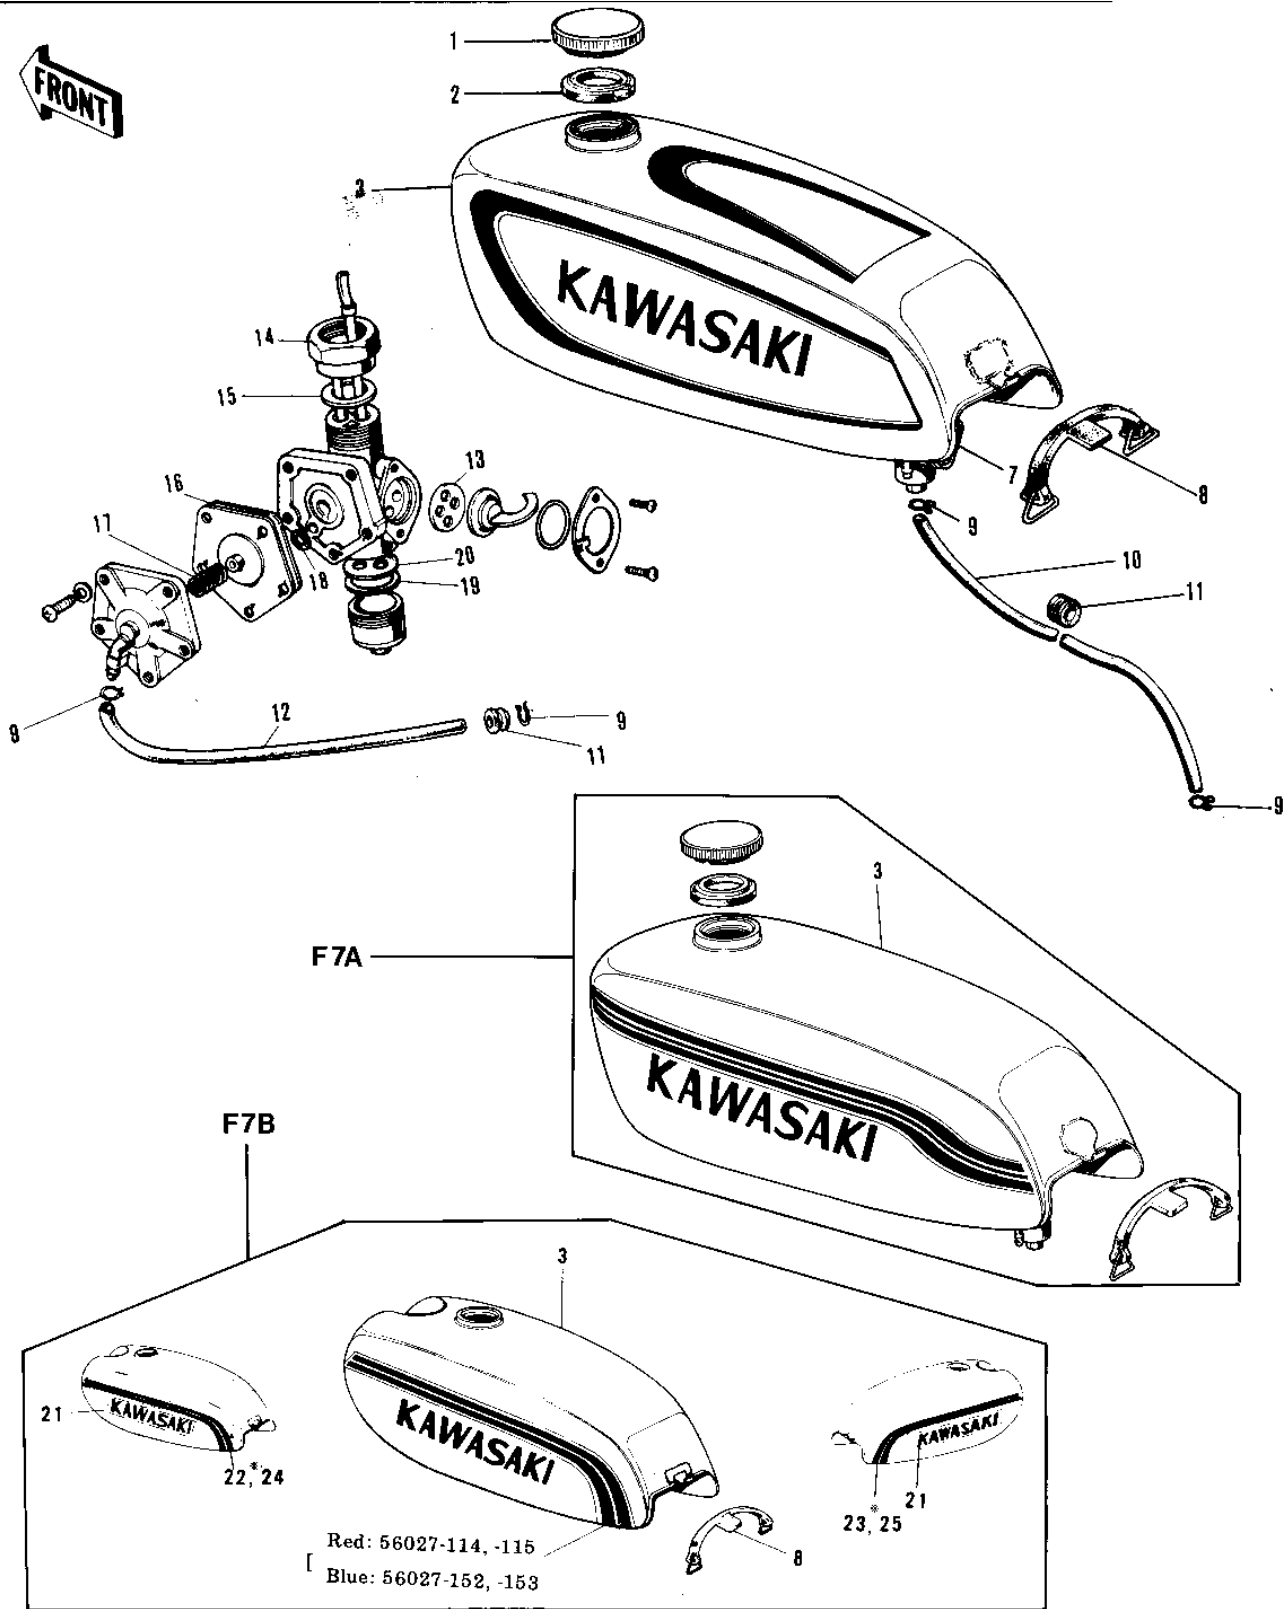

1974 F7-C PARTS DIAGRAM

FUEL TANK ('71-'73 F7/F7-A/F7-B)

1974 F7-C PARTS LIST

FUEL TANK ('71-'73 F7/F7-A/F7-B)

ITEM NAME	PART NUMBER	QUANTITY
CAP,FUEL TANK LOCKING (Ref # 1)	51048-006	
GASKET FUEL TANK CAP (Ref # 2)	51059-003	
TANK-FUEL,YELLOW (Ref # 3)	51001-063-53	
TANK-FUEL,RED (Ref # 3)	51001-063-73	
TANK-FUEL,B.ORANGE (Ref # 3)	51001-079-88	
TANK-FUEL,C.BLUE (Ref # 3)	51001-079-93	
COCK ASSY,FUEL (Ref # 7)	51023-048	
BAND,FUEL TANK (Ref # 8)	92072-064	
CLAMP FUEL PIPE (Ref # 9)	92037-010	
PIPE-FUEL (Ref # 10)	51044-030	
GROMMET PIPE (Ref # 11)	92071-038	
PIPE (Ref # 12)	92059-065	
GASKET-FUEL COCK LEV (Ref # 13)	92065-065	
FUEL COCK JOINT NUT (Ref # 14)	51035-008	
UNAVAILABLE IN PRICE BOOK (Ref # 15)	92065-C66	
DIAPHRAGM ASSY (Ref # 16)	51069-002	
SPRING-DIAPHRAGM (Ref # 17)	92081-072	
GASKET (Ref # 18)	92065-052	
GASKET FUEL COCK CUP (Ref # 19)	51037-009	
STRAINER FUEL (Ref # 20)	51038-006	
DECAL-FUEL TANK (Ref # 21)	56013-051	
DECAL-FUEL TANK (Ref # 21)	56013-051	
DECAL-FUEL TANK (Ref # 21)	56013-051	
DECAL-FL TK STRPE,L.H (Ref # 22)	56027-114	
DECAL-FL TK STRPE,L.H (Ref # 22)	56027-114	
DECAL-FL TK STRPE,L.H (Ref # 22)	56027-114	
DECAL-FL TK STRPE,R.H (Ref # 23)	56027-115	
DECAL-FL TK STRPE,R.H (Ref # 23)	56027-115	
DECAL-FL TK STRPE,R.H (Ref # 23)	56027-115	