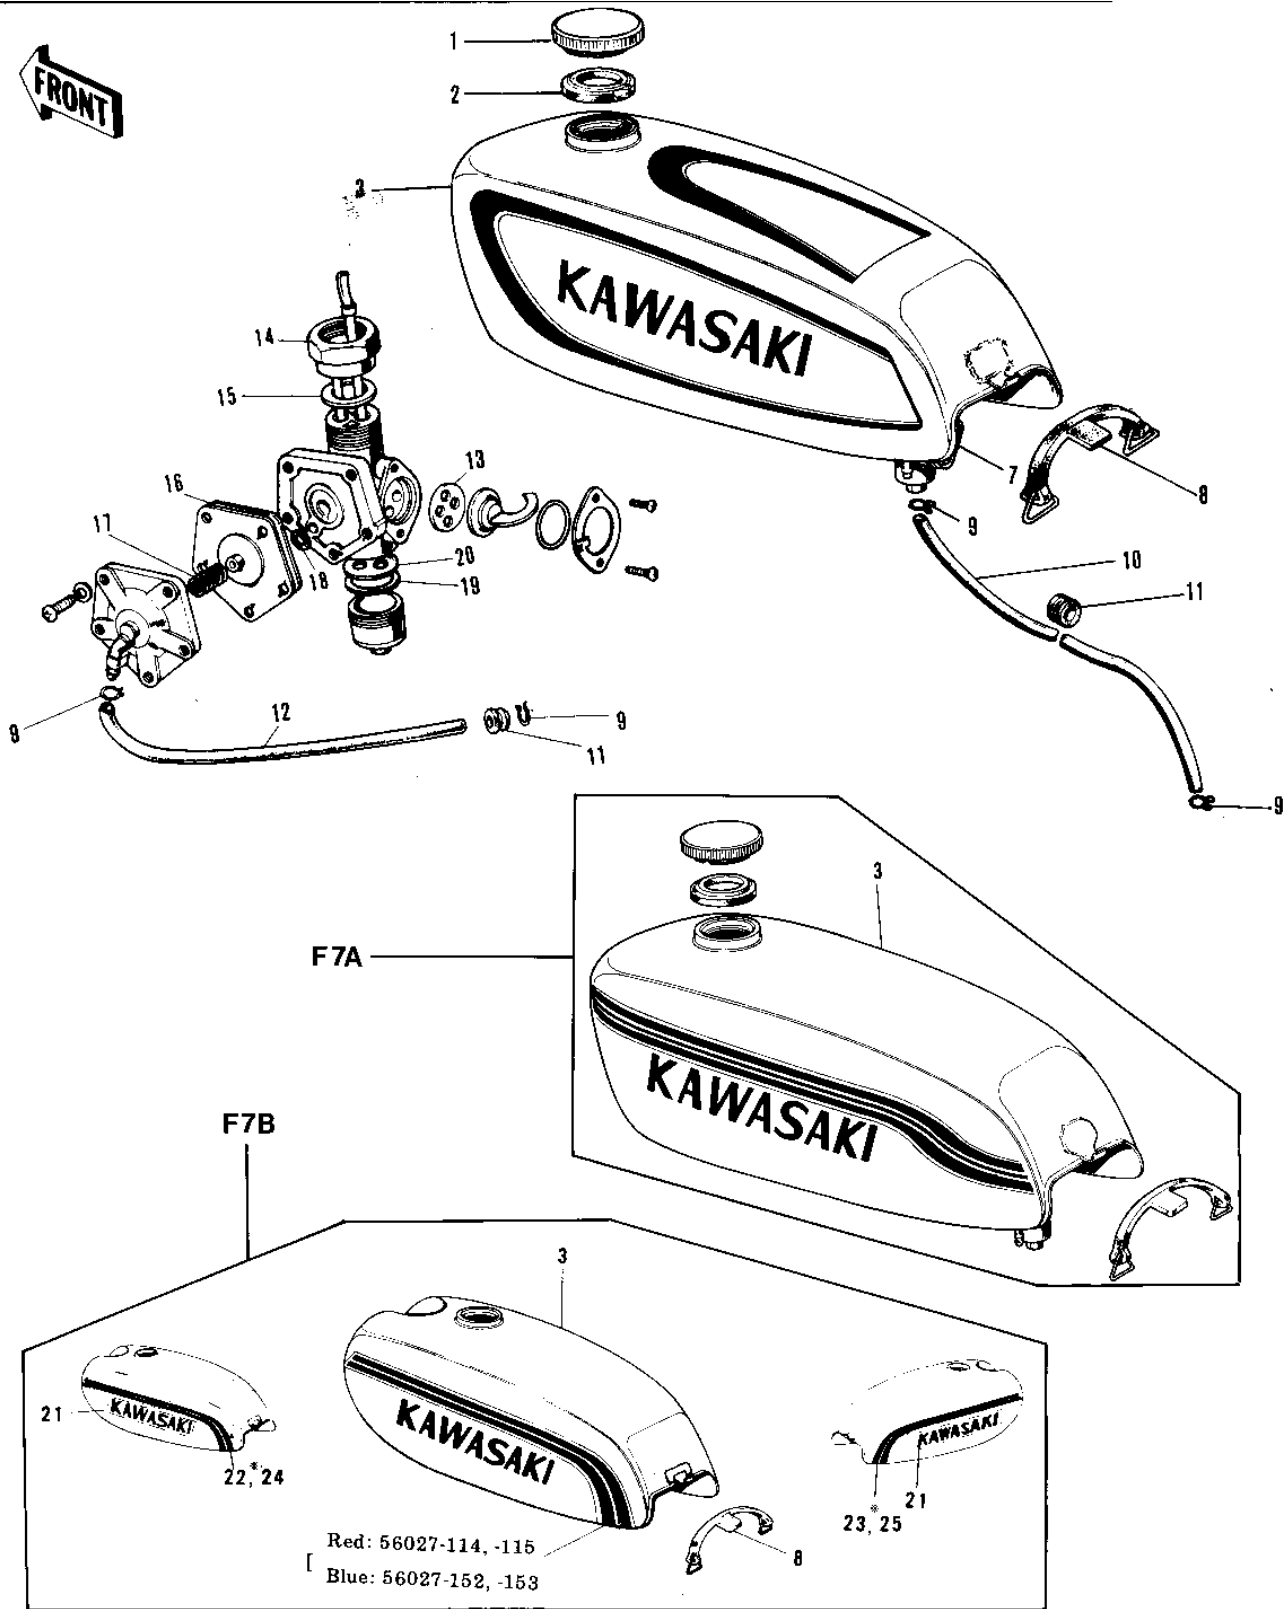

1975 F7-D PARTS DIAGRAM

FUEL TANK ('71-'73 F7/F7-A/F7-B)

1975 F7-D PARTS LIST

FUEL TANK ('71-'73 F7/F7-A/F7-B)

ITEM NAME	PART NUMBER	QUANTITY
CAP,FUEL TANK LOCKING (Ref # 1)	51048-006	
GASKET FUEL TANK CAP (Ref # 2)	51059-003	
TANK-FUEL,YELLOW (Ref # 3)	51001-063-53	
TANK-FUEL,RED (Ref # 3)	51001-063-73	
TANK-FUEL,B.ORANGE (Ref # 3)	51001-079-88	
TANK-FUEL,C.BLUE (Ref # 3)	51001-079-93	
COCK ASSY,FUEL (Ref # 7)	51023-048	
BAND,FUEL TANK (Ref # 8)	92072-064	
CLAMP FUEL PIPE (Ref # 9)	92037-010	
PIPE-FUEL (Ref # 10)	51044-030	
GROMMET PIPE (Ref # 11)	92071-038	
PIPE (Ref # 12)	92059-065	
GASKET-FUEL COCK LEV (Ref # 13)	92065-065	
FUEL COCK JOINT NUT (Ref # 14)	51035-008	
UNAVAILABLE IN PRICE BOOK (Ref # 15)	92065-C66	
DIAPHRAGM ASSY (Ref # 16)	51069-002	
SPRING-DIAPHRAGM (Ref # 17)	92081-072	
GASKET (Ref # 18)	92065-052	
GASKET FUEL COCK CUP (Ref # 19)	51037-009	
STRAINER FUEL (Ref # 20)	51038-006	
DECAL-FUEL TANK (Ref # 21)	56013-051	
DECAL-FUEL TANK (Ref # 21)	56013-051	
DECAL-FUEL TANK (Ref # 21)	56013-051	
DECAL-FL TK STRPE,L.H (Ref # 22)	56027-114	
DECAL-FL TK STRPE,L.H (Ref # 22)	56027-114	
DECAL-FL TK STRPE,L.H (Ref # 22)	56027-114	
DECAL-FL TK STRPE,R.H (Ref # 23)	56027-115	
DECAL-FL TK STRPE,R.H (Ref # 23)	56027-115	
DECAL-FL TK STRPE,R.H (Ref # 23)	56027-115	