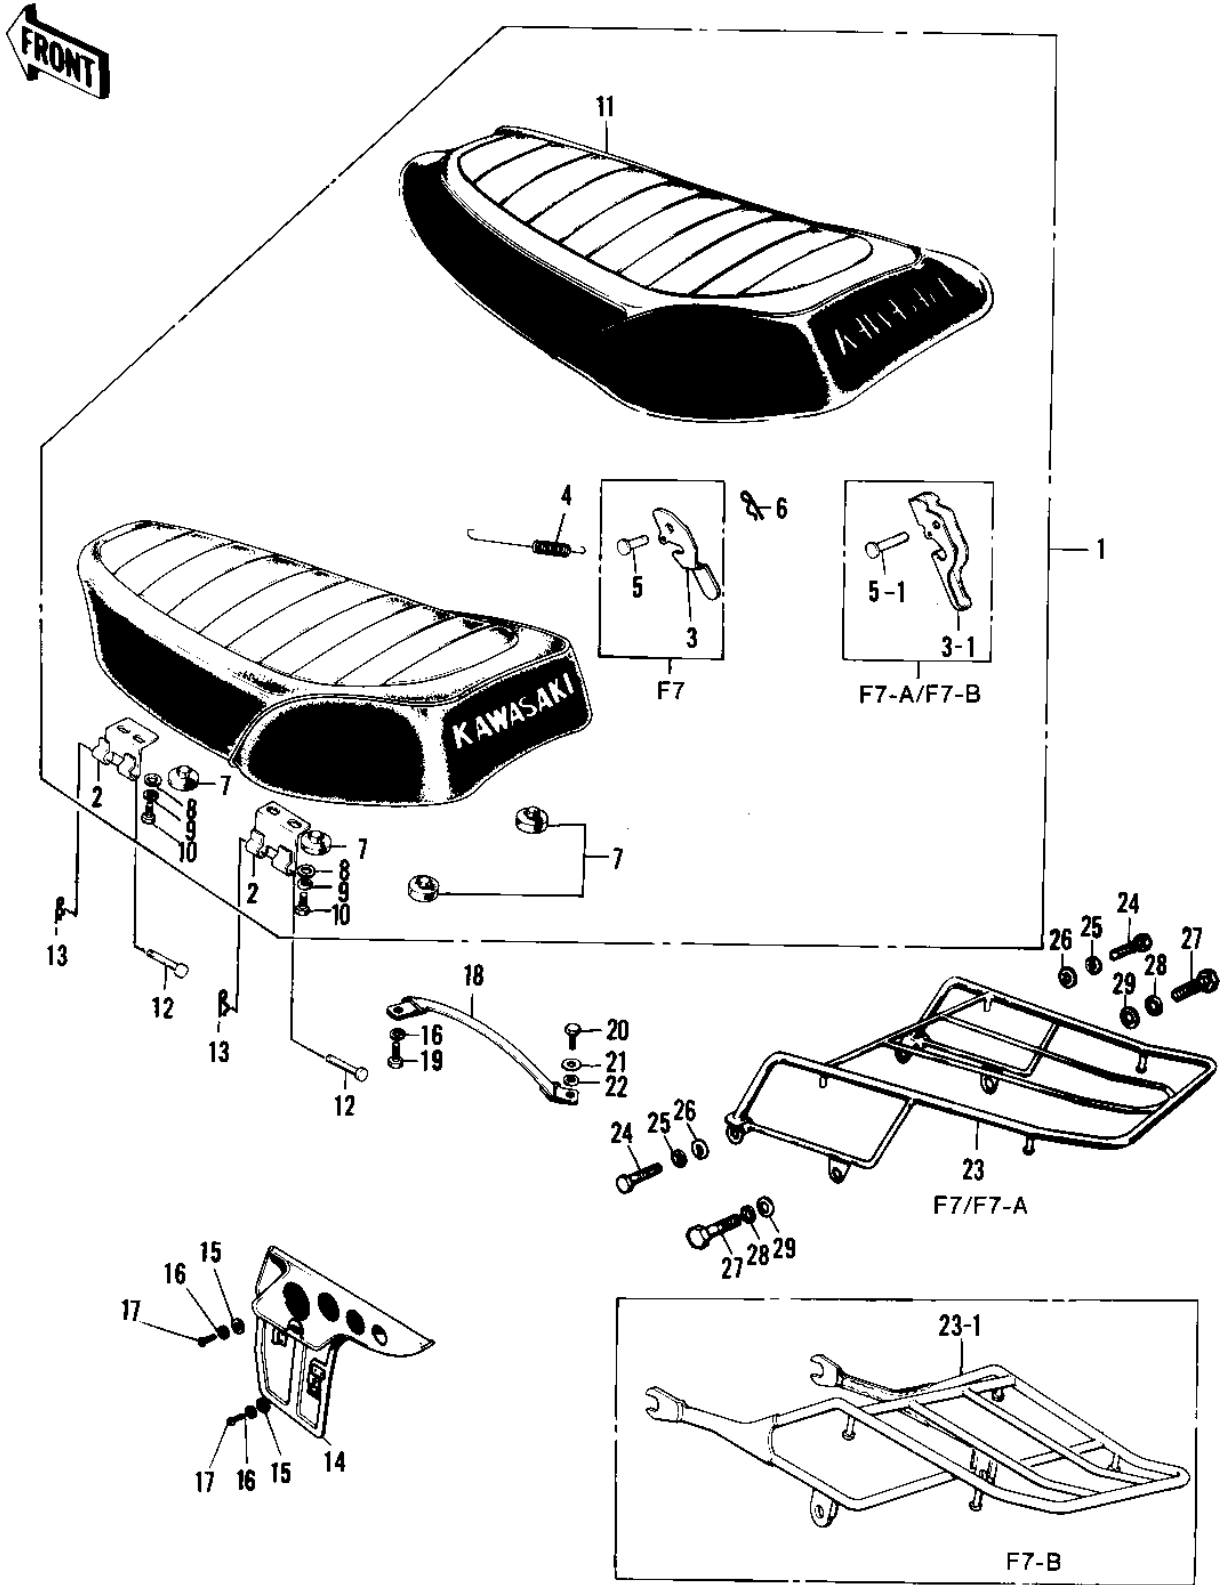

1971 F7 PARTS DIAGRAM

SEAT/CHAIN COVER ('71-'73 F7/F7-A/F7-B)

1971 F7 PARTS LIST

SEAT/CHAIN COVER ('71-'73 F7/F7-A/F7-B)

ITEM NAME	PART NUMBER	QUANTITY
SEAT-DUAL (Ref # 1)	53002-021	1
SEAT ASSY-DUAL (Ref # 1)	53002-043	1
HINGE (Ref # 2)	53009-015	2
HOOK (Ref # 3)	53008-008	1
HOOK (Ref # 3-1)	53008-012	1
SPRING,HOOK (Ref # 4)	53012-013	1
SPRING,HOOK (Ref # 4)	53012-013	1
PIN DUAL SEAT PIVOT (Ref # 5)	53011-001	1
PIN-DUAL SEAT PIVOT (Ref # 5-1)	53011-004	1
COTTER PIN (Ref # 6)	92041-003	1
DAMPER RUBB DUAL SEAT (Ref # 7)	92075-023	5
WASHER PLAIN 6MM (Ref # 8)	411B0600	4
WASHER SPRING 6MM (Ref # 9)	461F0600	4
BOLT-UPSET 6X14 (Ref # 10)	112B0614	4
COVER-DUAL SEAT (Ref # 11)	53003-006	1
PIN (Ref # 12)	53011-002	2
COTTER PIN (Ref # 13)	92041-003	2
CASE-CHAIN,BLACK (Ref # 14)	36014-035-21	1
WASHER PLAIN 6MM (Ref # 15)	411B0600	2
WASHER SPRING 6MM (Ref # 16)	461F0600	3
SCREW PAN HEAD 6X12 (Ref # 17)	220B0612	2
BAND-SEAT STOPPER (Ref # 18)	92072-038	1
BAND-SEAT STOPPER (Ref # 18)	92072-038	1
BOLT,6X10 (Ref # 19)	112G0610	1
BOLT-UPSET,6X12 (Ref # 20)	112G0612	1
WASHER LOCK 6MM (Ref # 21)	464H0600	1
WASHER PLAIN 6MM (Ref # 22)	410B0600	1
CARRIER-LUGGAGE (Ref # 23)	53029-038	1
CARRIER-LUGGAGE (Ref # 23-1)	53029-045	1

1971 F7 PARTS LIST

SEAT/CHAIN COVER ('71-'73 F7/F7-A/F7-B)

ITEM NAME	PART NUMBER	QUANTITY
BOLT-SMALL-UPSET,8X18 (Ref # 24)	115G0818	2
WASHER SPRING 8MM (Ref # 25)	461F0800	2
WASHER PLAIN 8MM (Ref # 26)	410B0800	2
BOLT,10X28 (Ref # 27)	113G1028	2
WASHER SPRING 10MM (Ref # 28)	461F1000	2
WASHER PLAIN 10MM (Ref # 29)	410B1000	2