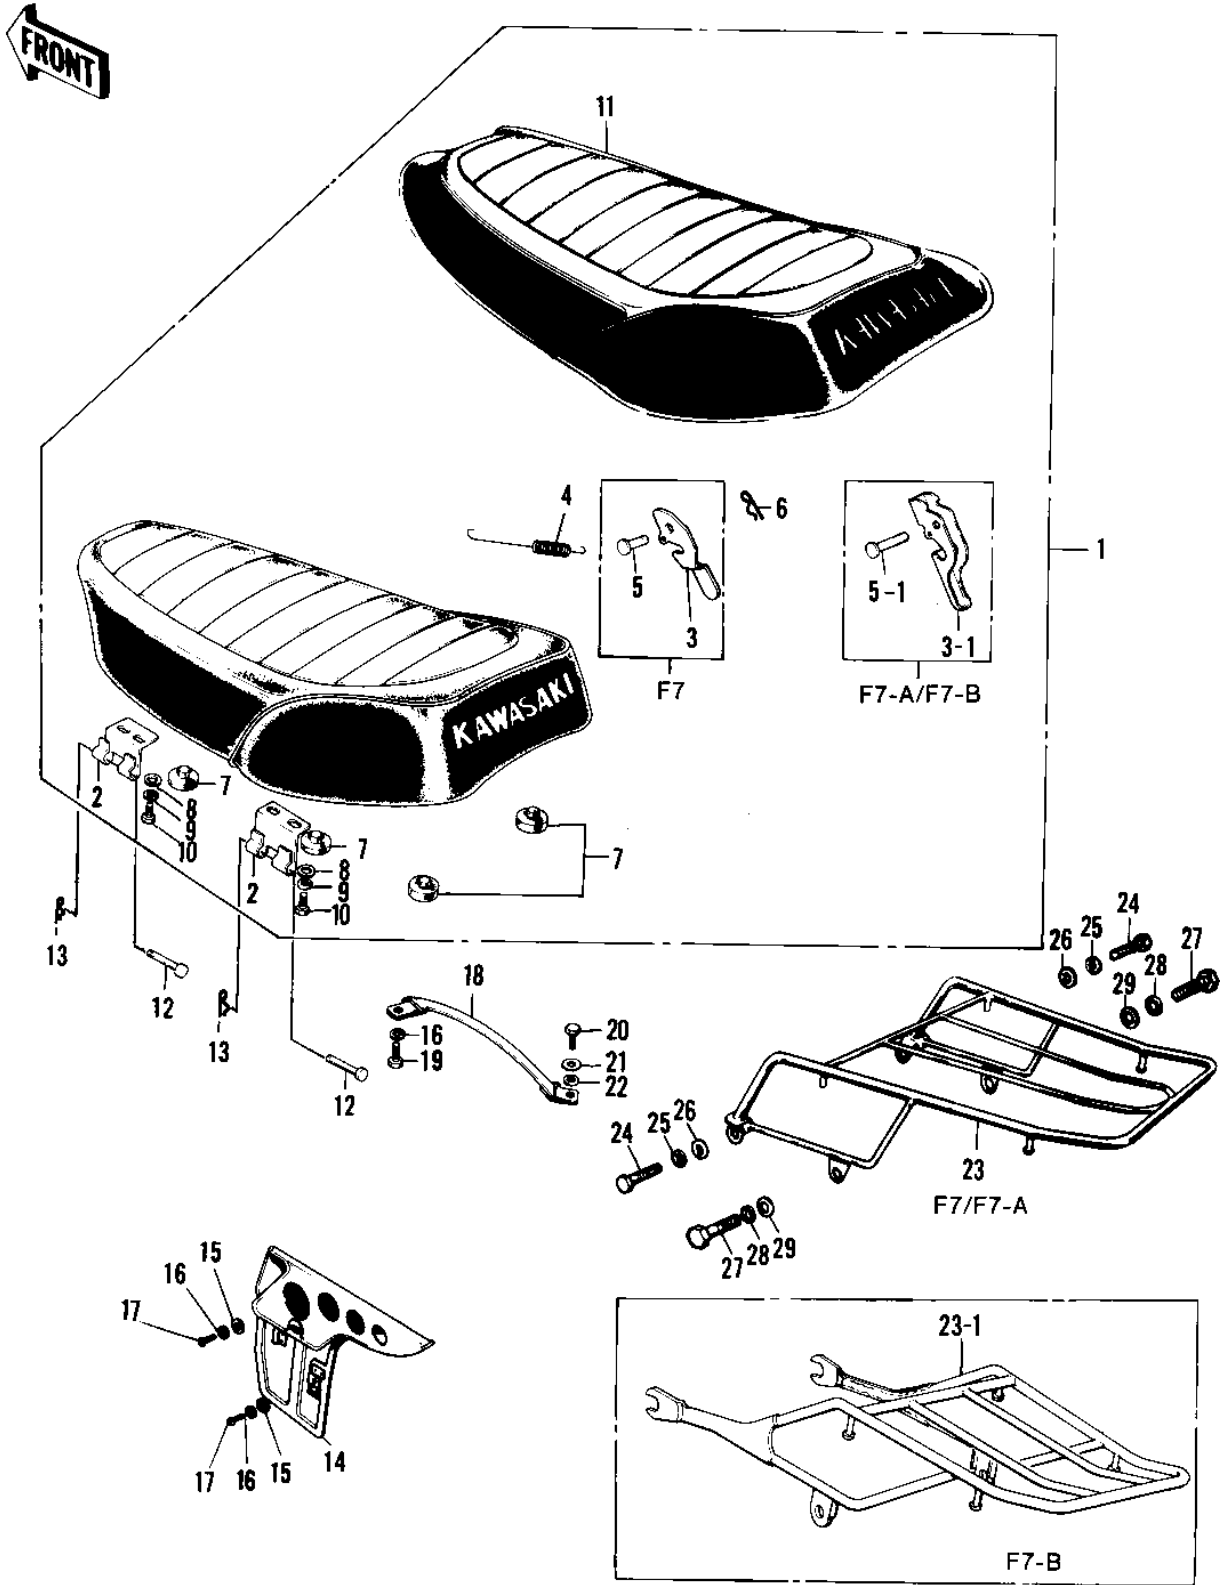

1972 F7-A PARTS DIAGRAM

SEAT/CHAIN COVER ('71-'73 F7/F7-A/F7-B)

1972 F7-A PARTS LIST

SEAT/CHAIN COVER ('71-'73 F7/F7-A/F7-B)

ITEM NAME	PART NUMBER	QUANTITY
SEAT-DUAL (Ref # 1)	53002-021	
SEAT ASSY-DUAL (Ref # 1)	53002-043	
HINGE (Ref # 2)	53009-015	
HOOK (Ref # 3)	53008-008	
HOOK (Ref # 3-1)	53008-012	
SPRING,HOOK (Ref # 4)	53012-013	
SPRING,HOOK (Ref # 4)	53012-013	
PIN DUAL SEAT PIVOT (Ref # 5)	53011-001	
PIN-DUAL SEAT PIVOT (Ref # 5-1)	53011-004	
COTTER PIN (Ref # 6)	92041-003	
DAMPER RUBB DUAL SEAT (Ref # 7)	92075-023	
WASHER PLAIN 6MM (Ref # 8)	411B0600	
WASHER SPRING 6MM (Ref # 9)	461F0600	
BOLT-UPSET 6X14 (Ref # 10)	112B0614	
COVER-DUAL SEAT (Ref # 11)	53003-006	
PIN (Ref # 12)	53011-002	
COTTER PIN (Ref # 13)	92041-003	
CASE-CHAIN,BLACK (Ref # 14)	36014-035-21	
WASHER PLAIN 6MM (Ref # 15)	411B0600	
WASHER SPRING 6MM (Ref # 16)	461F0600	
SCREW PAN HEAD 6X12 (Ref # 17)	220B0612	
BAND-SEAT STOPPER (Ref # 18)	92072-038	
BAND-SEAT STOPPER (Ref # 18)	92072-038	
BOLT,6X10 (Ref # 19)	112G0610	
BOLT-UPSET,6X12 (Ref # 20)	112G0612	
WASHER LOCK 6MM (Ref # 21)	464H0600	
WASHER PLAIN 6MM (Ref # 22)	410B0600	
CARRIER-LUGGAGE (Ref # 23)	53029-038	
CARRIER-LUGGAGE (Ref # 23-1)	53029-045	

1972 F7-A PARTS LIST

SEAT/CHAIN COVER ('71-'73 F7/F7-A/F7-B)

ITEM NAME	PART NUMBER	QUANTITY
BOLT-SMALL-UPSET,8X18 (Ref # 24)	115G0818	
WASHER SPRING 8MM (Ref # 25)	461F0800	
WASHER PLAIN 8MM (Ref # 26)	410B0800	
BOLT,10X28 (Ref # 27)	113G1028	
WASHER SPRING 10MM (Ref # 28)	461F1000	
WASHER PLAIN 10MM (Ref # 29)	410B1000	