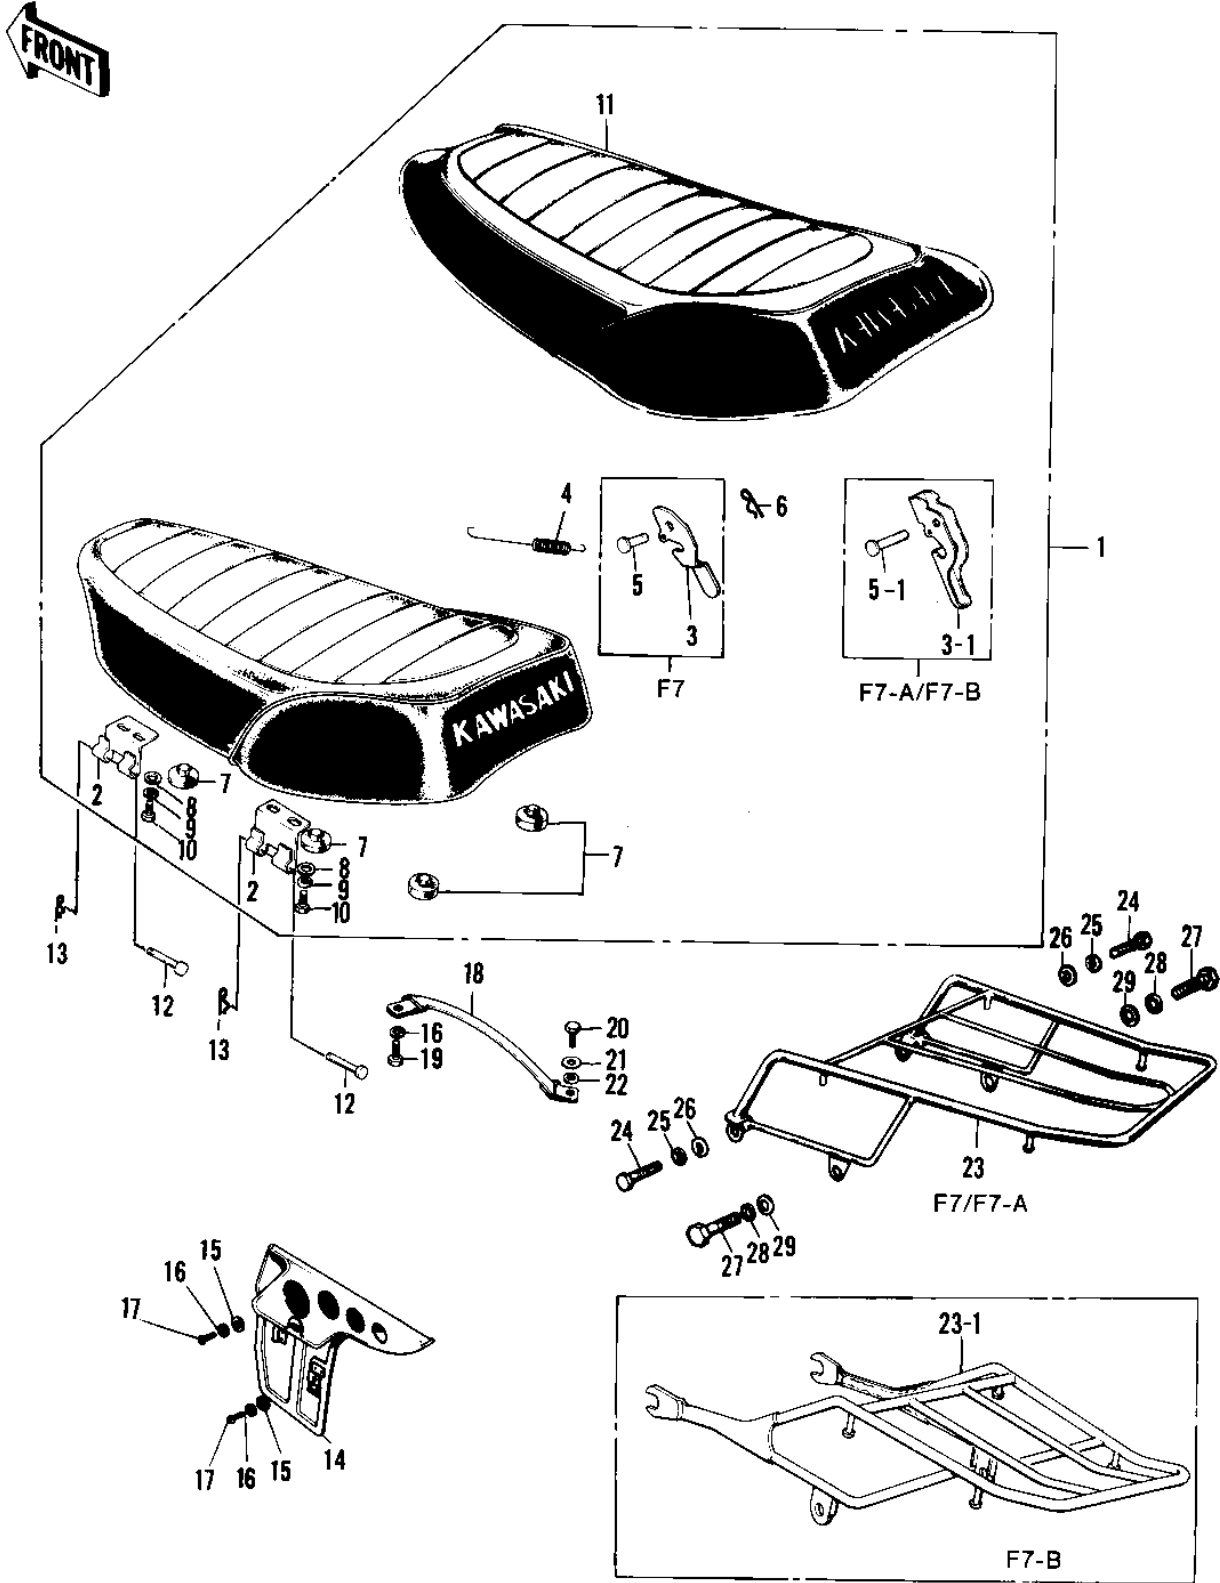

1974 F7-C PARTS DIAGRAM

SEAT/CHAIN COVER ('71-'73 F7/F7-A/F7-B)

1974 F7-C PARTS LIST

SEAT/CHAIN COVER ('71-'73 F7/F7-A/F7-B)

ITEM NAME	PART NUMBER	QUANTITY
SEAT-DUAL (Ref # 1)	53002-021	
SEAT ASSY-DUAL (Ref # 1)	53002-043	
HINGE (Ref # 2)	53009-015	
HOOK (Ref # 3)	53008-008	
HOOK (Ref # 3-1)	53008-012	
SPRING,HOOK (Ref # 4)	53012-013	
SPRING,HOOK (Ref # 4)	53012-013	
PIN DUAL SEAT PIVOT (Ref # 5)	53011-001	
PIN-DUAL SEAT PIVOT (Ref # 5-1)	53011-004	
COTTER PIN (Ref # 6)	92041-003	
DAMPER RUBB DUAL SEAT (Ref # 7)	92075-023	
WASHER PLAIN 6MM (Ref # 8)	411B0600	
WASHER SPRING 6MM (Ref # 9)	461F0600	
BOLT-UPSET 6X14 (Ref # 10)	112B0614	
COVER-DUAL SEAT (Ref # 11)	53003-006	
PIN (Ref # 12)	53011-002	
COTTER PIN (Ref # 13)	92041-003	
CASE-CHAIN,BLACK (Ref # 14)	36014-035-21	
WASHER PLAIN 6MM (Ref # 15)	411B0600	
WASHER SPRING 6MM (Ref # 16)	461F0600	
SCREW PAN HEAD 6X12 (Ref # 17)	220B0612	
BAND-SEAT STOPPER (Ref # 18)	92072-038	
BAND-SEAT STOPPER (Ref # 18)	92072-038	
BOLT,6X10 (Ref # 19)	112G0610	
BOLT-UPSET,6X12 (Ref # 20)	112G0612	
WASHER LOCK 6MM (Ref # 21)	464H0600	
WASHER PLAIN 6MM (Ref # 22)	410B0600	
CARRIER-LUGGAGE (Ref # 23)	53029-038	
CARRIER-LUGGAGE (Ref # 23-1)	53029-045	

1974 F7-C PARTS LIST

SEAT/CHAIN COVER ('71-'73 F7/F7-A/F7-B)

ITEM NAME	PART NUMBER	QUANTITY
BOLT-SMALL-UPSET,8X18 (Ref # 24)	115G0818	
WASHER SPRING 8MM (Ref # 25)	461F0800	
WASHER PLAIN 8MM (Ref # 26)	410B0800	
BOLT,10X28 (Ref # 27)	113G1028	
WASHER SPRING 10MM (Ref # 28)	461F1000	
WASHER PLAIN 10MM (Ref # 29)	410B1000	