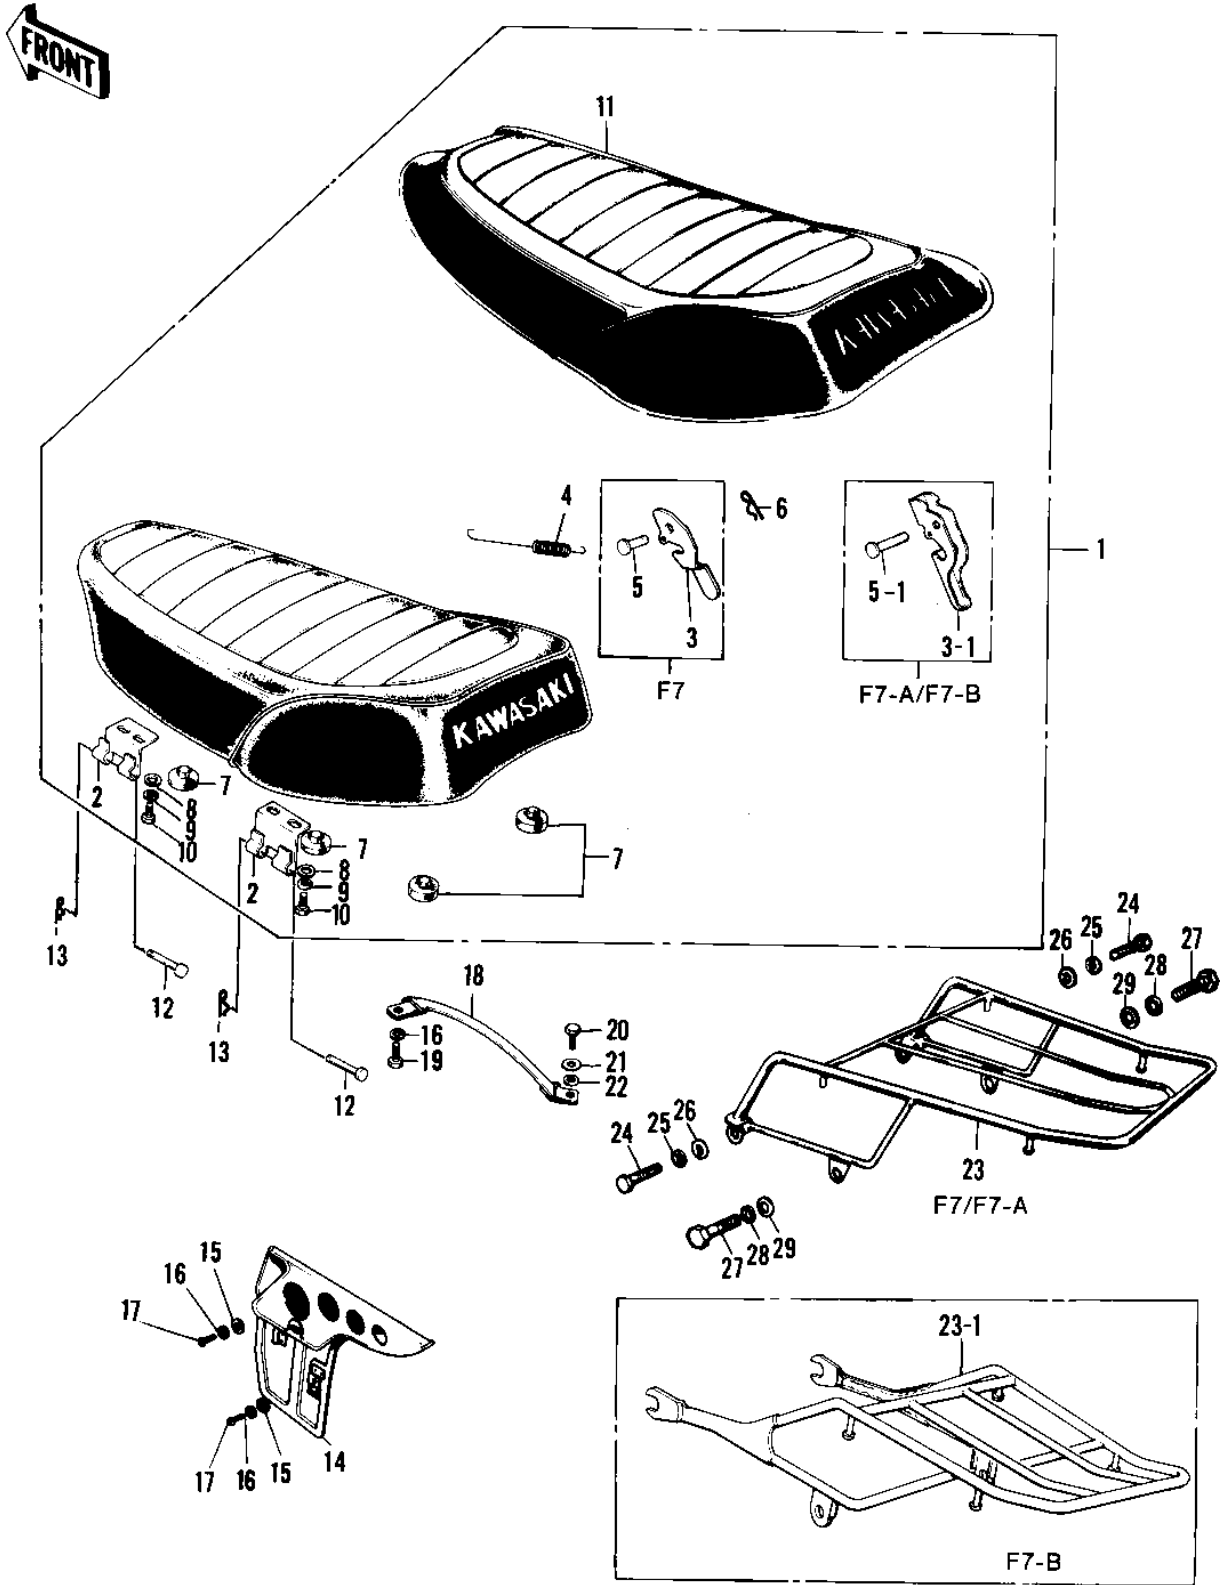

1975 F7-D PARTS DIAGRAM

SEAT/CHAIN COVER ('71-'73 F7/F7-A/F7-B)

1975 F7-D PARTS LIST

SEAT/CHAIN COVER ('71-'73 F7/F7-A/F7-B)

ITEM NAME	PART NUMBER	QUANTITY
SEAT-DUAL (Ref # 1)	53002-021	
SEAT ASSY-DUAL (Ref # 1)	53002-043	
HINGE (Ref # 2)	53009-015	
HOOK (Ref # 3)	53008-008	
HOOK (Ref # 3-1)	53008-012	
SPRING,HOOK (Ref # 4)	53012-013	
SPRING,HOOK (Ref # 4)	53012-013	
PIN DUAL SEAT PIVOT (Ref # 5)	53011-001	
PIN-DUAL SEAT PIVOT (Ref # 5-1)	53011-004	
COTTER PIN (Ref # 6)	92041-003	
DAMPER RUBB DUAL SEAT (Ref # 7)	92075-023	
WASHER PLAIN 6MM (Ref # 8)	411B0600	
WASHER SPRING 6MM (Ref # 9)	461F0600	
BOLT-UPSET 6X14 (Ref # 10)	112B0614	
COVER-DUAL SEAT (Ref # 11)	53003-006	
PIN (Ref # 12)	53011-002	
COTTER PIN (Ref # 13)	92041-003	
CASE-CHAIN,BLACK (Ref # 14)	36014-035-21	
WASHER PLAIN 6MM (Ref # 15)	411B0600	
WASHER SPRING 6MM (Ref # 16)	461F0600	
SCREW PAN HEAD 6X12 (Ref # 17)	220B0612	
BAND-SEAT STOPPER (Ref # 18)	92072-038	
BAND-SEAT STOPPER (Ref # 18)	92072-038	
BOLT,6X10 (Ref # 19)	112G0610	
BOLT-UPSET,6X12 (Ref # 20)	112G0612	
WASHER LOCK 6MM (Ref # 21)	464H0600	
WASHER PLAIN 6MM (Ref # 22)	410B0600	
CARRIER-LUGGAGE (Ref # 23)	53029-038	
CARRIER-LUGGAGE (Ref # 23-1)	53029-045	

1975 F7-D PARTS LIST

SEAT/CHAIN COVER ('71-'73 F7/F7-A/F7-B)

ITEM NAME	PART NUMBER	QUANTITY
BOLT-SMALL-UPSET,8X18 (Ref # 24)	115G0818	
WASHER SPRING 8MM (Ref # 25)	461F0800	
WASHER PLAIN 8MM (Ref # 26)	410B0800	
BOLT,10X28 (Ref # 27)	113G1028	
WASHER SPRING 10MM (Ref # 28)	461F1000	
WASHER PLAIN 10MM (Ref # 29)	410B1000	