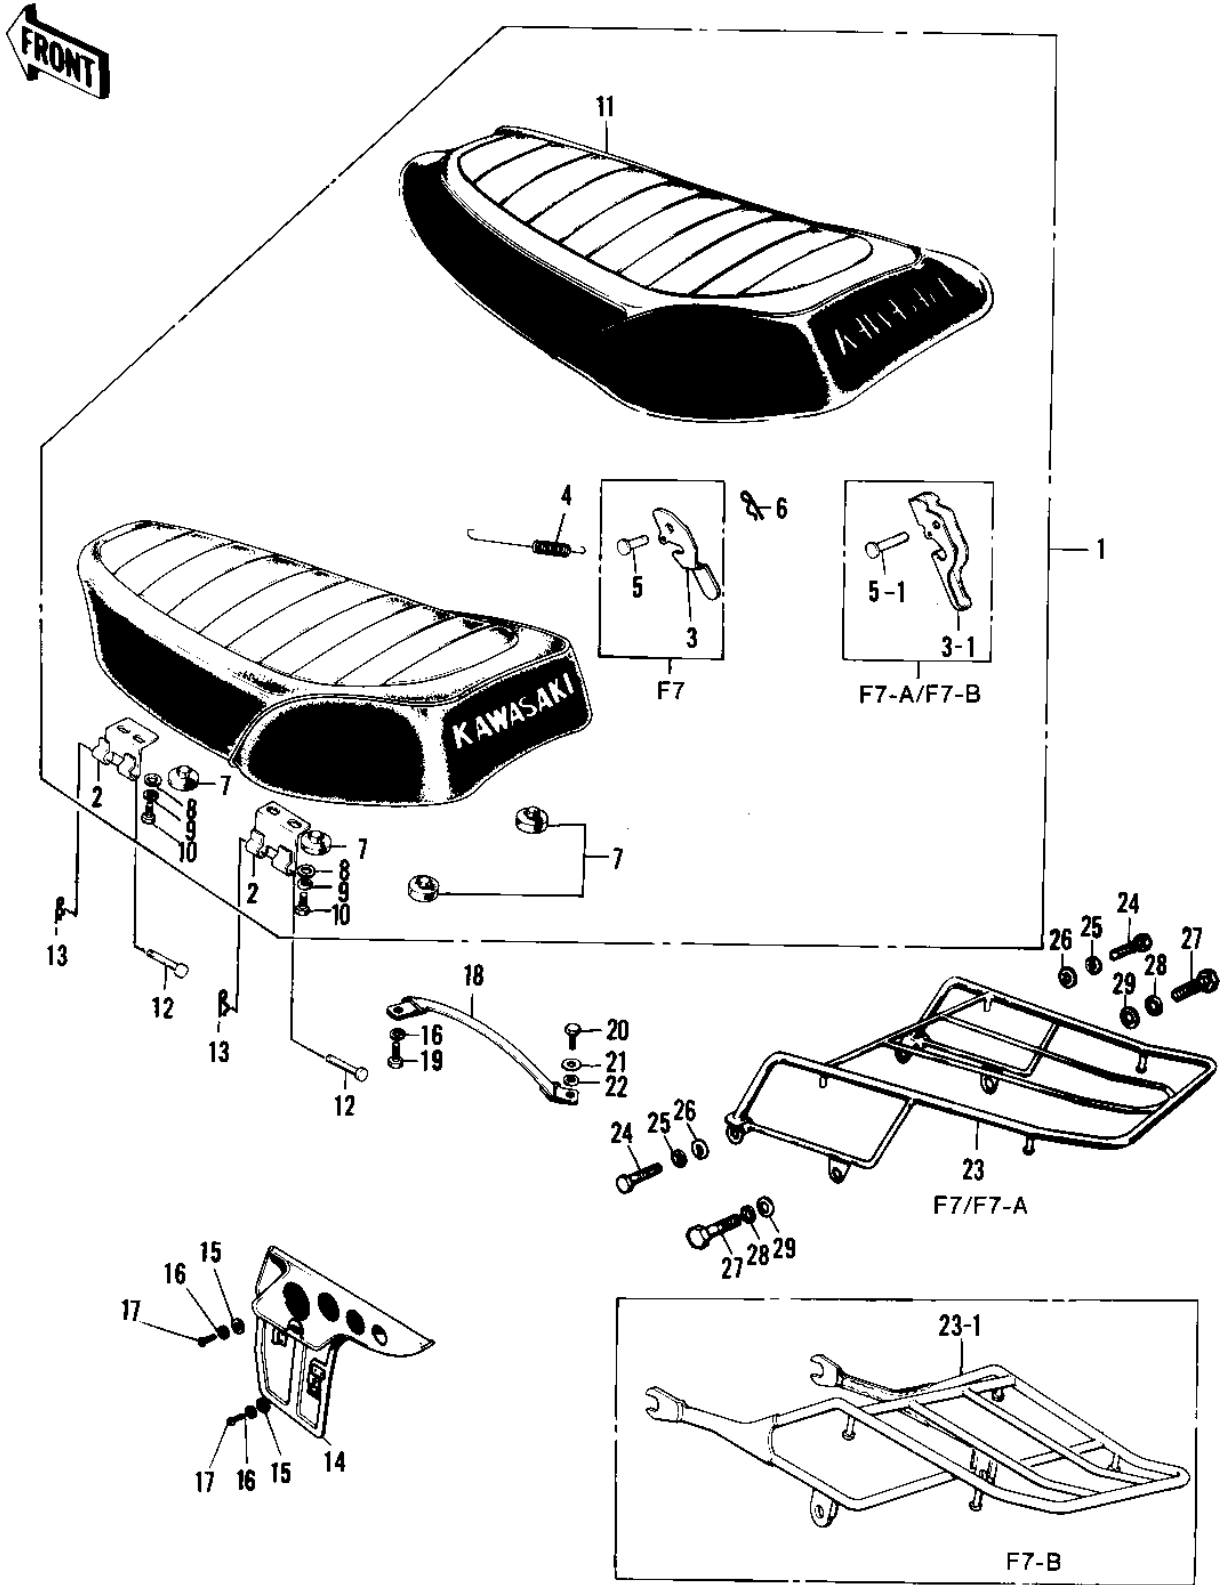

1975 F7-D PARTS DIAGRAM

SEAT/CHAIN COVER ('71-'73 F7/F7-A/F7-B)

1975 F7-D PARTS LIST

SEAT/CHAIN COVER ('71-'73 F7/F7-A/F7-B)

| ITEM NAME | PART NUMBER | QUANTITY |
|---------------------------------|--------------|----------|
| SEAT-DUAL (Ref # 1) | 53002-021 | |
| SEAT ASSY-DUAL (Ref # 1) | 53002-043 | |
| HINGE (Ref # 2) | 53009-015 | |
| HOOK (Ref # 3) | 53008-008 | |
| HOOK (Ref # 3-1) | 53008-012 | |
| SPRING,HOOK (Ref # 4) | 53012-013 | |
| SPRING,HOOK (Ref # 4) | 53012-013 | |
| PIN DUAL SEAT PIVOT (Ref # 5) | 53011-001 | |
| PIN-DUAL SEAT PIVOT (Ref # 5-1) | 53011-004 | |
| COTTER PIN (Ref # 6) | 92041-003 | |
| DAMPER RUBB DUAL SEAT (Ref # 7) | 92075-023 | |
| WASHER PLAIN 6MM (Ref # 8) | 411B0600 | |
| WASHER SPRING 6MM (Ref # 9) | 461F0600 | |
| BOLT-UPSET 6X14 (Ref # 10) | 112B0614 | |
| COVER-DUAL SEAT (Ref # 11) | 53003-006 | |
| PIN (Ref # 12) | 53011-002 | |
| COTTER PIN (Ref # 13) | 92041-003 | |
| CASE-CHAIN,BLACK (Ref # 14) | 36014-035-21 | |
| WASHER PLAIN 6MM (Ref # 15) | 411B0600 | |
| WASHER SPRING 6MM (Ref # 16) | 461F0600 | |
| SCREW PAN HEAD 6X12 (Ref # 17) | 220B0612 | |
| BAND-SEAT STOPPER (Ref # 18) | 92072-038 | |
| BAND-SEAT STOPPER (Ref # 18) | 92072-038 | |
| BOLT,6X10 (Ref # 19) | 112G0610 | |
| BOLT-UPSET,6X12 (Ref # 20) | 112G0612 | |
| WASHER LOCK 6MM (Ref # 21) | 464H0600 | |
| WASHER PLAIN 6MM (Ref # 22) | 410B0600 | |
| CARRIER-LUGGAGE (Ref # 23) | 53029-038 | |
| CARRIER-LUGGAGE (Ref # 23-1) | 53029-045 | |

1975 F7-D PARTS LIST

SEAT/CHAIN COVER ('71-'73 F7/F7-A/F7-B)

| ITEM NAME | PART NUMBER | QUANTITY |
|----------------------------------|-------------|----------|
| BOLT-SMALL-UPSET,8X18 (Ref # 24) | 115G0818 | |
| WASHER SPRING 8MM (Ref # 25) | 461F0800 | |
| WASHER PLAIN 8MM (Ref # 26) | 410B0800 | |
| BOLT,10X28 (Ref # 27) | 113G1028 | |
| WASHER SPRING 10MM (Ref # 28) | 461F1000 | |
| WASHER PLAIN 10MM (Ref # 29) | 410B1000 | |