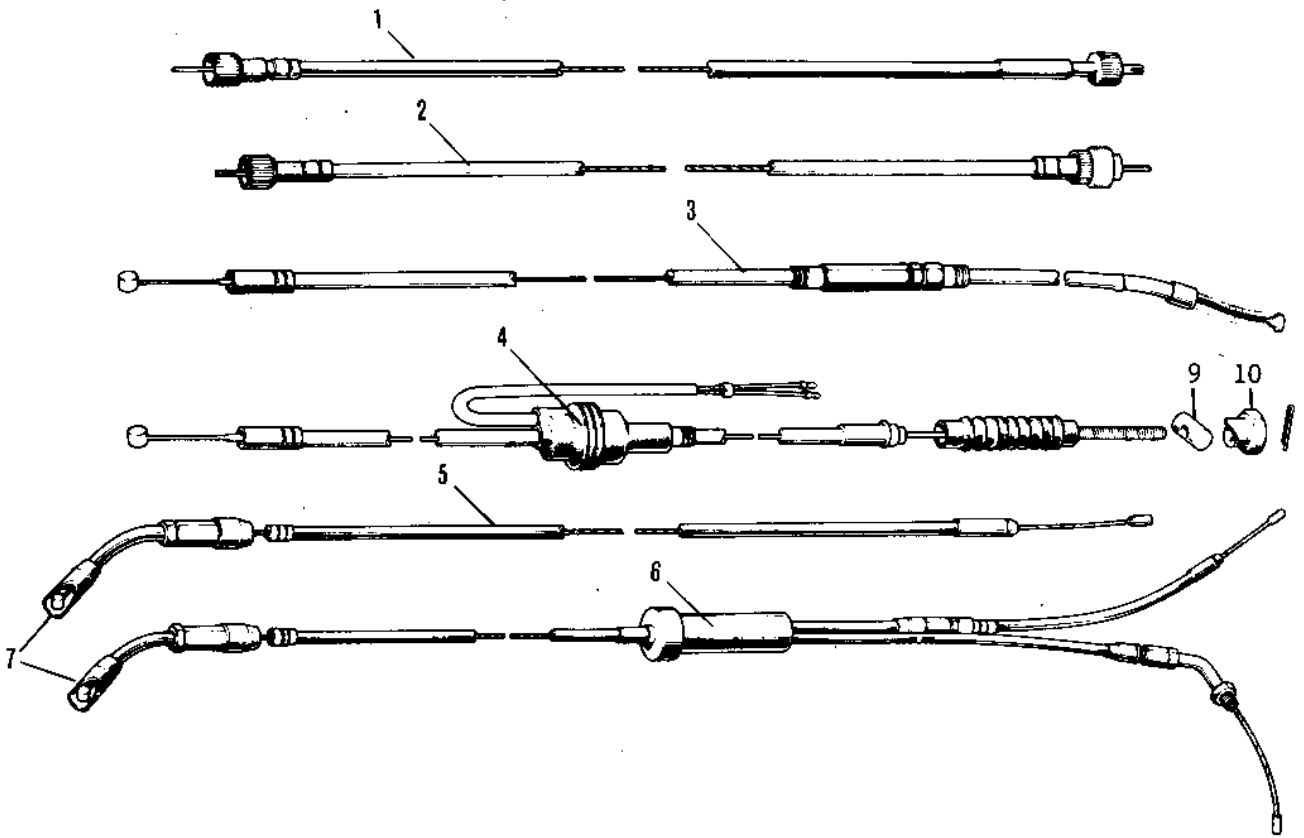

1971 F7 PARTS DIAGRAM

CABLES (71-73 F7/F7-A/F7-B)

1971 F7 PARTS LIST

CABLES ('71-'73 F7/F7-A/F7-B)

ITEM NAME	PART NUMBER	QUANTITY
CABLE,SPEEDOMETER (Ref # 1)	54001-032	1
CABLE-TACHOMETER (Ref # 2)	54018-009	1
CABLE-CLUTCH (Ref # 3)	54011-038	1
CABLE-FRONT BRAKE (Ref # 4)	54005-056	1
CABLE-FRONT BRAKE (Ref # 4)	54005-057	1
CABLE-STARTER (Ref # 5)	54017-039	1
CABLE,STARTER (Ref # 5)	54017-060	1
CABLE-CONTROL (Ref # 6)	54012-067	1
CABLE-CONTROL (Ref # 6)	54012-082	1
DUST SHIELD-CABLE (Ref # 7)	54009-004	2
CLAMP-CABLE (Ref # 8)	92037-069	2
JOINT-BRAKE CABLE (Ref # 9)	92043-082	A/
NUT-BRAKE ROD ADJUST (Ref # 10)	92015-052	A/