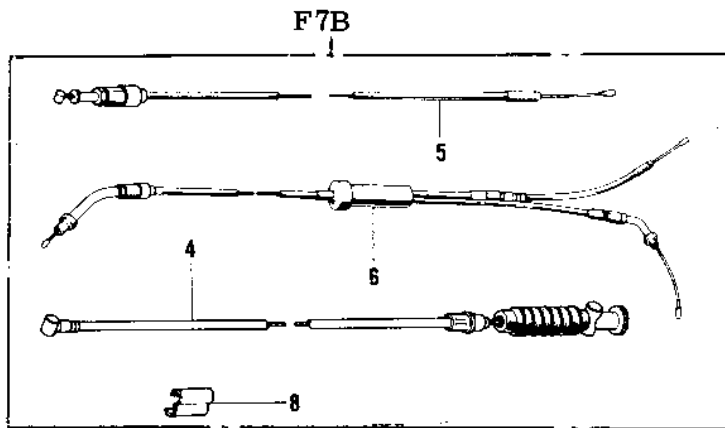

1971 F7 PARTS DIAGRAM

CABLES (71-73 F7/F7-A/F7-B)

1971 F7 PARTS LIST

CABLES ('71-'73 F7/F7-A/F7-B)

ITEM NAME	PART NUMBER	QUANTITY
CABLE,SPEEDOMETER (Ref # 1)	54001-032	1
CABLE-TACHOMETER (Ref # 2)	54018-009	1
CABLE-CLUTCH (Ref # 3)	54011-038	1
CABLE-FRONT BRAKE (Ref # 4)	54005-056	1
CABLE-FRONT BRAKE (Ref # 4)	54005-057	1
CABLE-STARTER (Ref # 5)	54017-039	1
CABLE,STARTER (Ref # 5)	54017-060	1
CABLE-CONTROL (Ref # 6)	54012-067	1
CABLE-CONTROL (Ref # 6)	54012-082	1
DUST SHIELD-CABLE (Ref # 7)	54009-004	2
CLAMP-CABLE (Ref # 8)	92037-069	2
JOINT-BRAKE CABLE (Ref # 9)	92043-082	A/
NUT-BRAKE ROD ADJUST (Ref # 10)	92015-052	A/