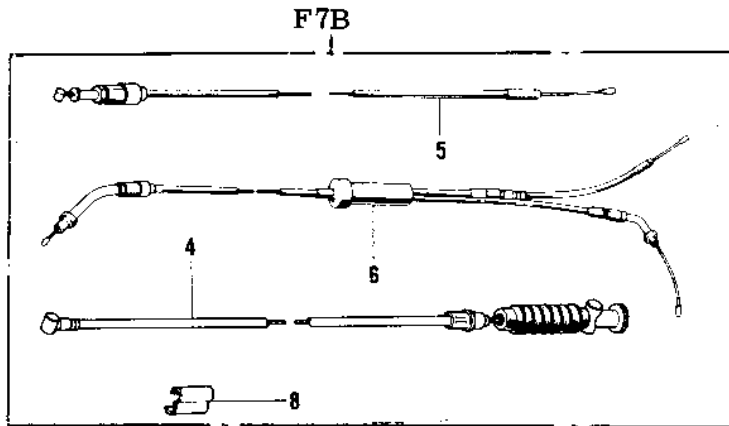

1972 F7-A PARTS DIAGRAM

CABLES (71-73 F7/F7-A/F7-B)

1972 F7-A PARTS LIST

CABLES ('71-'73 F7/F7-A/F7-B)

ITEM NAME	PART NUMBER	QUANTITY
CABLE,SPEEDOMETER (Ref # 1)	54001-032	
CABLE-TACHOMETER (Ref # 2)	54018-009	
CABLE-CLUTCH (Ref # 3)	54011-038	
CABLE-FRONT BRAKE (Ref # 4)	54005-056	
CABLE-FRONT BRAKE (Ref # 4)	54005-057	
CABLE-STARTER (Ref # 5)	54017-039	
CABLE,STARTER (Ref # 5)	54017-060	
CABLE-CONTROL (Ref # 6)	54012-067	
CABLE-CONTROL (Ref # 6)	54012-082	
DUST SHIELD-CABLE (Ref # 7)	54009-004	
CLAMP-CABLE (Ref # 8)	92037-069	
JOINT-BRAKE CABLE (Ref # 9)	92043-082	
NUT-BRAKE ROD ADJUST (Ref # 10)	92015-052	