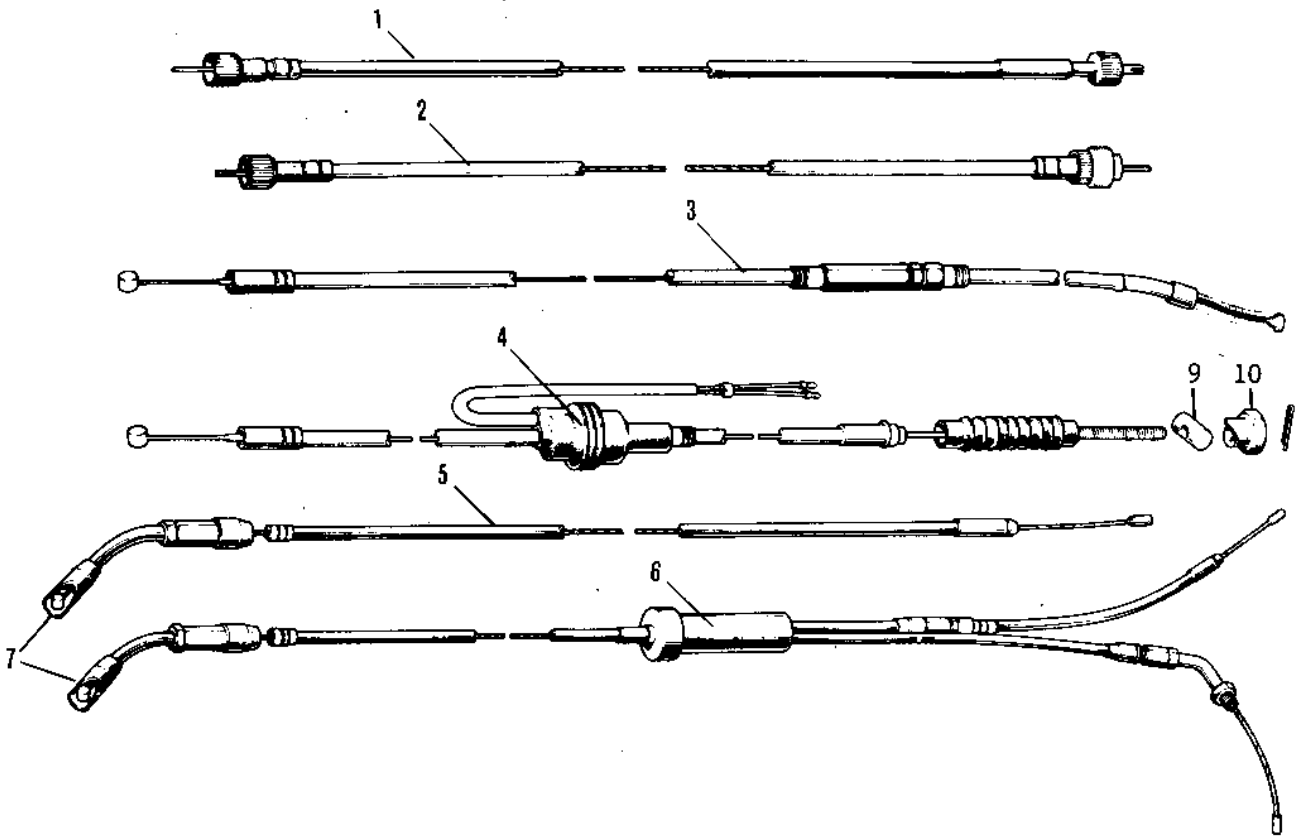

1972 F7-A PARTS DIAGRAM

CABLES (71-73 F7/F7-A/F7-B)

1972 F7-A PARTS LIST

CABLES ('71-'73 F7/F7-A/F7-B)

ITEM NAME	PART NUMBER	QUANTITY
CABLE,SPEEDOMETER (Ref # 1)	54001-032	
CABLE-TACHOMETER (Ref # 2)	54018-009	
CABLE-CLUTCH (Ref # 3)	54011-038	
CABLE-FRONT BRAKE (Ref # 4)	54005-056	
CABLE-FRONT BRAKE (Ref # 4)	54005-057	
CABLE-STARTER (Ref # 5)	54017-039	
CABLE,STARTER (Ref # 5)	54017-060	
CABLE-CONTROL (Ref # 6)	54012-067	
CABLE-CONTROL (Ref # 6)	54012-082	
DUST SHIELD-CABLE (Ref # 7)	54009-004	
CLAMP-CABLE (Ref # 8)	92037-069	
JOINT-BRAKE CABLE (Ref # 9)	92043-082	
NUT-BRAKE ROD ADJUST (Ref # 10)	92015-052	