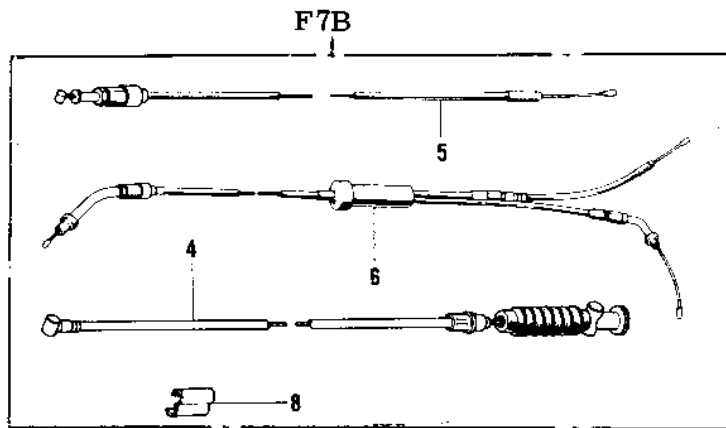

1972 F7-A PARTS DIAGRAM

CABLES (71-73 F7/F7-A/F7-B)

1972 F7-A PARTS LIST

CABLES ('71-'73 F7/F7-A/F7-B)

ITEM NAME	PART NUMBER	QUANTITY
CABLE,SPEEDOMETER (Ref # 1)	54001-032	
CABLE-TACHOMETER (Ref # 2)	54018-009	
CABLE-CLUTCH (Ref # 3)	54011-038	
CABLE-FRONT BRAKE (Ref # 4)	54005-056	
CABLE-FRONT BRAKE (Ref # 4)	54005-057	
CABLE-STARTER (Ref # 5)	54017-039	
CABLE,STARTER (Ref # 5)	54017-060	
CABLE-CONTROL (Ref # 6)	54012-067	
CABLE-CONTROL (Ref # 6)	54012-082	
DUST SHIELD-CABLE (Ref # 7)	54009-004	
CLAMP-CABLE (Ref # 8)	92037-069	
JOINT-BRAKE CABLE (Ref # 9)	92043-082	
NUT-BRAKE ROD ADJUST (Ref # 10)	92015-052	