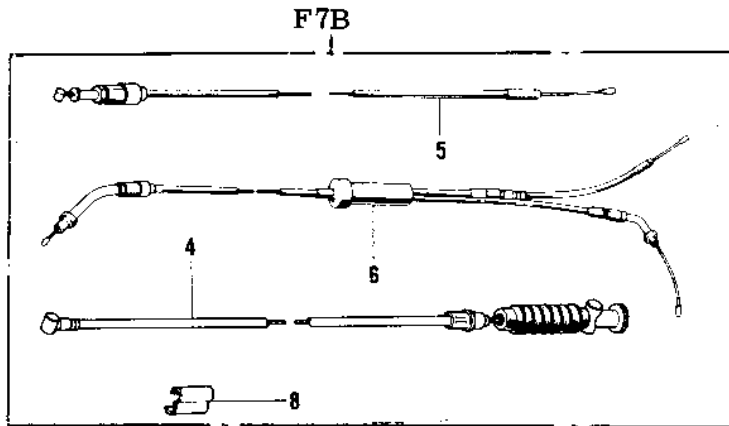

1973 F7-B PARTS DIAGRAM

CABLES (71-73 F7/F7-A/F7-B)

1973 F7-B PARTS LIST

CABLES ('71-'73 F7/F7-A/F7-B)

ITEM NAME	PART NUMBER	QUANTITY
CABLE,SPEEDOMETER (Ref # 1)	54001-032	
CABLE-TACHOMETER (Ref # 2)	54018-009	
CABLE-CLUTCH (Ref # 3)	54011-038	
CABLE-FRONT BRAKE (Ref # 4)	54005-056	
CABLE-FRONT BRAKE (Ref # 4)	54005-057	
CABLE-STARTER (Ref # 5)	54017-039	
CABLE,STARTER (Ref # 5)	54017-060	
CABLE-CONTROL (Ref # 6)	54012-067	
CABLE-CONTROL (Ref # 6)	54012-082	
DUST SHIELD-CABLE (Ref # 7)	54009-004	
CLAMP-CABLE (Ref # 8)	92037-069	
JOINT-BRAKE CABLE (Ref # 9)	92043-082	
NUT-BRAKE ROD ADJUST (Ref # 10)	92015-052	