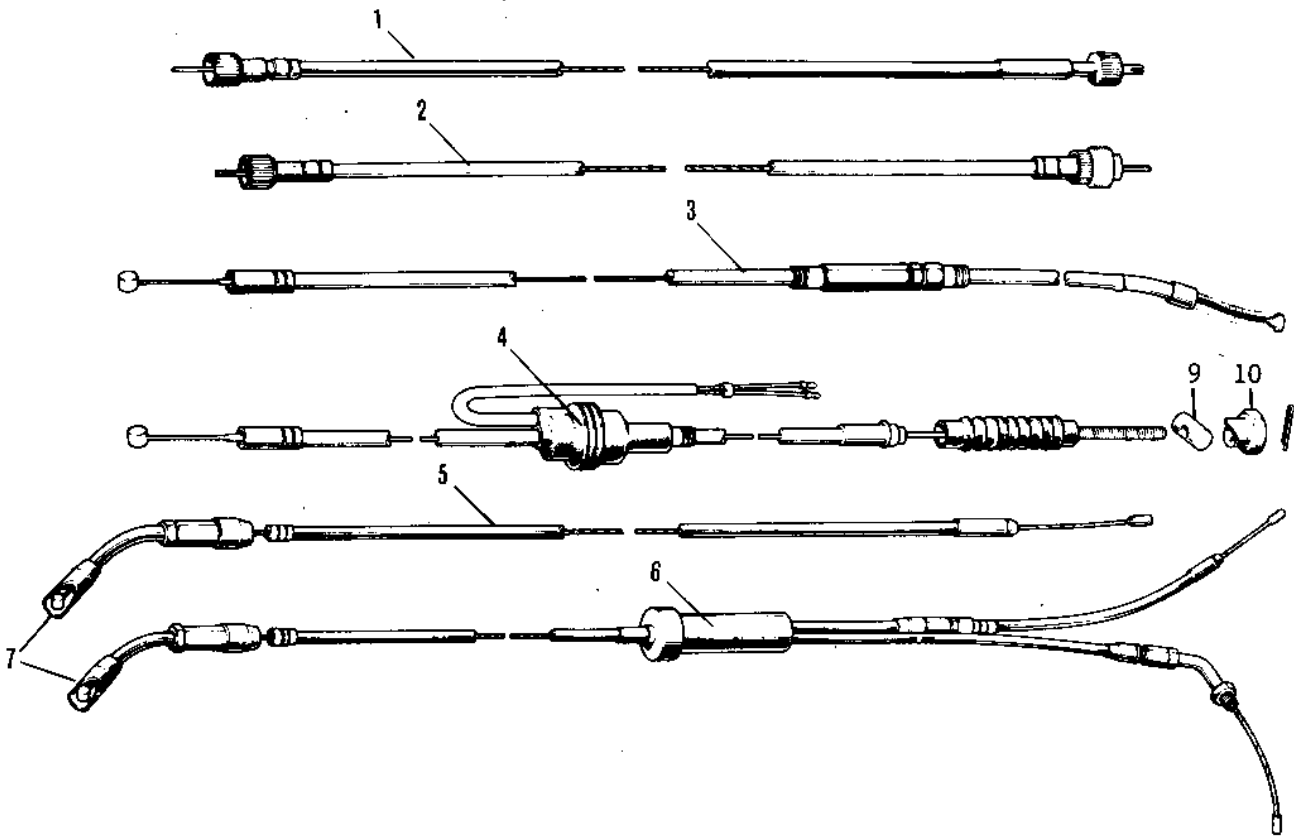

1973 F7-B PARTS DIAGRAM

CABLES (71-73 F7/F7-A/F7-B)

1973 F7-B PARTS LIST

CABLES ('71-'73 F7/F7-A/F7-B)

ITEM NAME	PART NUMBER	QUANTITY
CABLE,SPEEDOMETER (Ref # 1)	54001-032	
CABLE-TACHOMETER (Ref # 2)	54018-009	
CABLE-CLUTCH (Ref # 3)	54011-038	
CABLE-FRONT BRAKE (Ref # 4)	54005-056	
CABLE-FRONT BRAKE (Ref # 4)	54005-057	
CABLE-STARTER (Ref # 5)	54017-039	
CABLE,STARTER (Ref # 5)	54017-060	
CABLE-CONTROL (Ref # 6)	54012-067	
CABLE-CONTROL (Ref # 6)	54012-082	
DUST SHIELD-CABLE (Ref # 7)	54009-004	
CLAMP-CABLE (Ref # 8)	92037-069	
JOINT-BRAKE CABLE (Ref # 9)	92043-082	
NUT-BRAKE ROD ADJUST (Ref # 10)	92015-052	