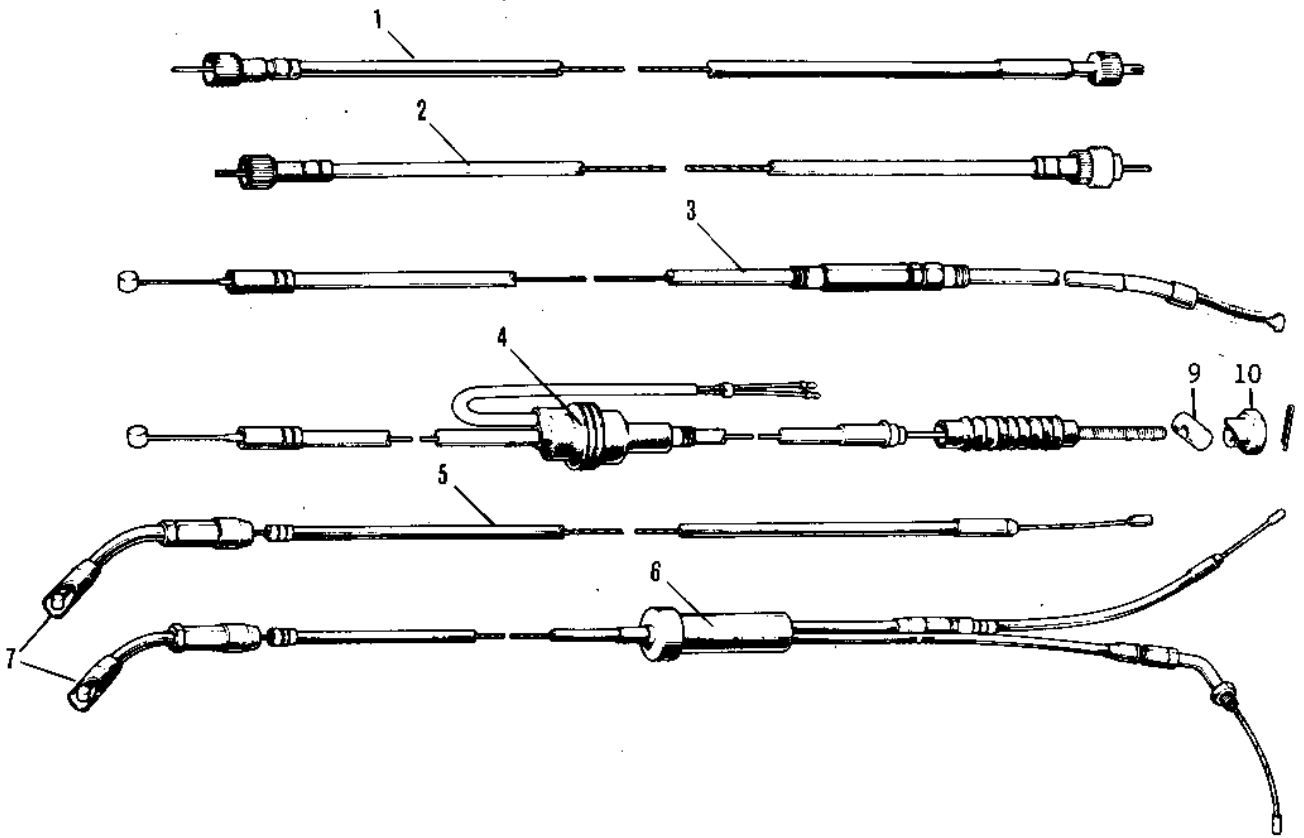

1974 F7-C PARTS DIAGRAM

CABLES (71-73 F7/F7-A/F7-B)

1974 F7-C PARTS LIST

CABLES ('71-'73 F7/F7-A/F7-B)

ITEM NAME	PART NUMBER	QUANTITY
CABLE,SPEEDOMETER (Ref # 1)	54001-032	
CABLE-TACHOMETER (Ref # 2)	54018-009	
CABLE-CLUTCH (Ref # 3)	54011-038	
CABLE-FRONT BRAKE (Ref # 4)	54005-056	
CABLE-FRONT BRAKE (Ref # 4)	54005-057	
CABLE-STARTER (Ref # 5)	54017-039	
CABLE,STARTER (Ref # 5)	54017-060	
CABLE-CONTROL (Ref # 6)	54012-067	
CABLE-CONTROL (Ref # 6)	54012-082	
DUST SHIELD-CABLE (Ref # 7)	54009-004	
CLAMP-CABLE (Ref # 8)	92037-069	
JOINT-BRAKE CABLE (Ref # 9)	92043-082	
NUT-BRAKE ROD ADJUST (Ref # 10)	92015-052	