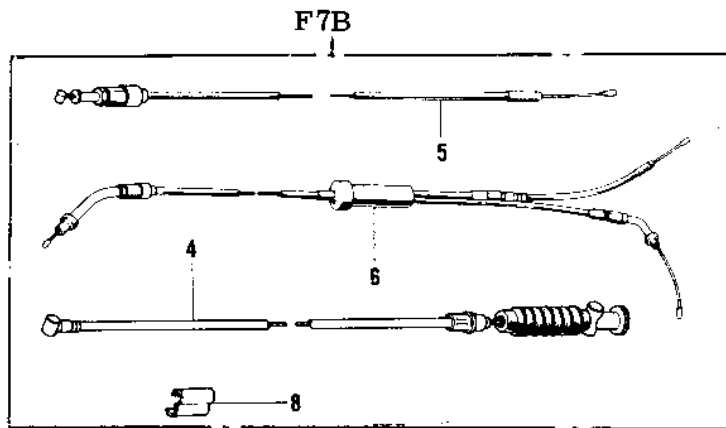

1974 F7-C PARTS DIAGRAM

CABLES (71-73 F7/F7-A/F7-B)

1974 F7-C PARTS LIST

CABLES ('71-'73 F7/F7-A/F7-B)

ITEM NAME	PART NUMBER	QUANTITY
CABLE,SPEEDOMETER (Ref # 1)	54001-032	
CABLE-TACHOMETER (Ref # 2)	54018-009	
CABLE-CLUTCH (Ref # 3)	54011-038	
CABLE-FRONT BRAKE (Ref # 4)	54005-056	
CABLE-FRONT BRAKE (Ref # 4)	54005-057	
CABLE-STARTER (Ref # 5)	54017-039	
CABLE,STARTER (Ref # 5)	54017-060	
CABLE-CONTROL (Ref # 6)	54012-067	
CABLE-CONTROL (Ref # 6)	54012-082	
DUST SHIELD-CABLE (Ref # 7)	54009-004	
CLAMP-CABLE (Ref # 8)	92037-069	
JOINT-BRAKE CABLE (Ref # 9)	92043-082	
NUT-BRAKE ROD ADJUST (Ref # 10)	92015-052	