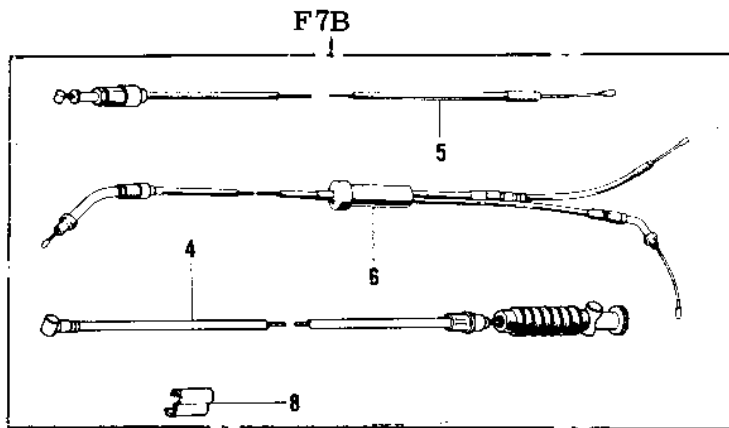

# 1975 F7-D PARTS DIAGRAM

CABLES (71-73 F7/F7-A/F7-B)

## 1975 F7-D PARTS LIST

CABLES ('71-'73 F7/F7-A/F7-B)

| ITEM NAME                       | PART NUMBER | QUANTITY |
|---------------------------------|-------------|----------|
| CABLE,SPEEDOMETER (Ref # 1)     | 54001-032   |          |
| CABLE-TACHOMETER (Ref # 2)      | 54018-009   |          |
| CABLE-CLUTCH (Ref # 3)          | 54011-038   |          |
| CABLE-FRONT BRAKE (Ref # 4)     | 54005-056   |          |
| CABLE-FRONT BRAKE (Ref # 4)     | 54005-057   |          |
| CABLE-STARTER (Ref # 5)         | 54017-039   |          |
| CABLE,STARTER (Ref # 5)         | 54017-060   |          |
| CABLE-CONTROL (Ref # 6)         | 54012-067   |          |
| CABLE-CONTROL (Ref # 6)         | 54012-082   |          |
| DUST SHIELD-CABLE (Ref # 7)     | 54009-004   |          |
| CLAMP-CABLE (Ref # 8)           | 92037-069   |          |
| JOINT-BRAKE CABLE (Ref # 9)     | 92043-082   |          |
| NUT-BRAKE ROD ADJUST (Ref # 10) | 92015-052   |          |