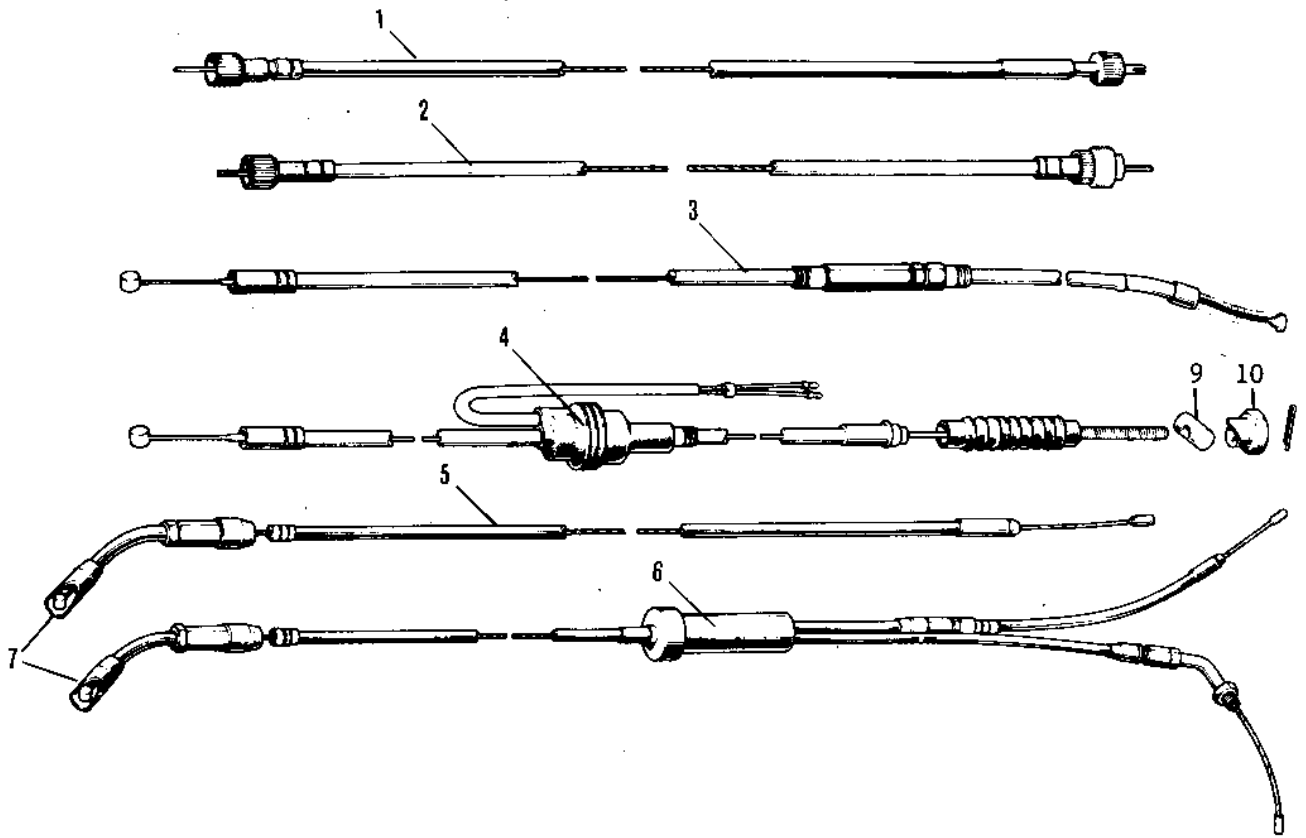

1975 F7-D PARTS DIAGRAM

CABLES (71-73 F7/F7-A/F7-B)

1975 F7-D PARTS LIST

CABLES ('71-'73 F7/F7-A/F7-B)

ITEM NAME	PART NUMBER	QUANTITY
CABLE,SPEEDOMETER (Ref # 1)	54001-032	
CABLE-TACHOMETER (Ref # 2)	54018-009	
CABLE-CLUTCH (Ref # 3)	54011-038	
CABLE-FRONT BRAKE (Ref # 4)	54005-056	
CABLE-FRONT BRAKE (Ref # 4)	54005-057	
CABLE-STARTER (Ref # 5)	54017-039	
CABLE,STARTER (Ref # 5)	54017-060	
CABLE-CONTROL (Ref # 6)	54012-067	
CABLE-CONTROL (Ref # 6)	54012-082	
DUST SHIELD-CABLE (Ref # 7)	54009-004	
CLAMP-CABLE (Ref # 8)	92037-069	
JOINT-BRAKE CABLE (Ref # 9)	92043-082	
NUT-BRAKE ROD ADJUST (Ref # 10)	92015-052	