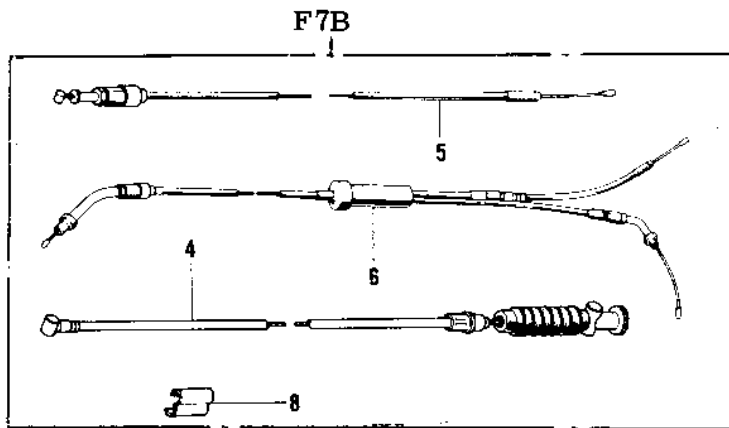

1975 F7-D PARTS DIAGRAM

CABLES (71-73 F7/F7-A/F7-B)

1975 F7-D PARTS LIST

CABLES ('71-'73 F7/F7-A/F7-B)

ITEM NAME	PART NUMBER	QUANTITY
CABLE,SPEEDOMETER (Ref # 1)	54001-032	
CABLE-TACHOMETER (Ref # 2)	54018-009	
CABLE-CLUTCH (Ref # 3)	54011-038	
CABLE-FRONT BRAKE (Ref # 4)	54005-056	
CABLE-FRONT BRAKE (Ref # 4)	54005-057	
CABLE-STARTER (Ref # 5)	54017-039	
CABLE,STARTER (Ref # 5)	54017-060	
CABLE-CONTROL (Ref # 6)	54012-067	
CABLE-CONTROL (Ref # 6)	54012-082	
DUST SHIELD-CABLE (Ref # 7)	54009-004	
CLAMP-CABLE (Ref # 8)	92037-069	
JOINT-BRAKE CABLE (Ref # 9)	92043-082	
NUT-BRAKE ROD ADJUST (Ref # 10)	92015-052	