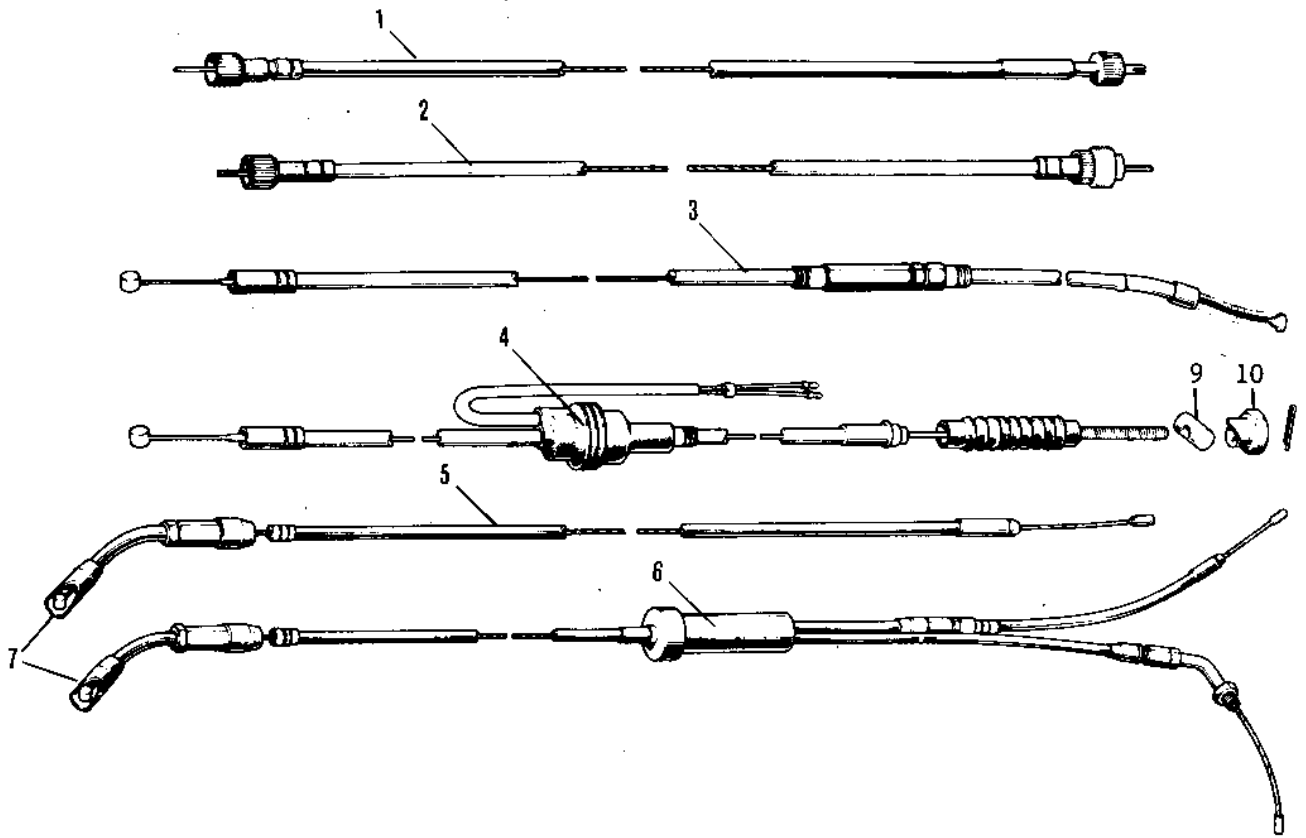

# 1975 F7-D PARTS DIAGRAM

CABLES (71-73 F7/F7-A/F7-B)

## 1975 F7-D PARTS LIST

CABLES ('71-'73 F7/F7-A/F7-B)

| ITEM NAME                       | PART NUMBER | QUANTITY |
|---------------------------------|-------------|----------|
| CABLE,SPEEDOMETER (Ref # 1)     | 54001-032   |          |
| CABLE-TACHOMETER (Ref # 2)      | 54018-009   |          |
| CABLE-CLUTCH (Ref # 3)          | 54011-038   |          |
| CABLE-FRONT BRAKE (Ref # 4)     | 54005-056   |          |
| CABLE-FRONT BRAKE (Ref # 4)     | 54005-057   |          |
| CABLE-STARTER (Ref # 5)         | 54017-039   |          |
| CABLE,STARTER (Ref # 5)         | 54017-060   |          |
| CABLE-CONTROL (Ref # 6)         | 54012-067   |          |
| CABLE-CONTROL (Ref # 6)         | 54012-082   |          |
| DUST SHIELD-CABLE (Ref # 7)     | 54009-004   |          |
| CLAMP-CABLE (Ref # 8)           | 92037-069   |          |
| JOINT-BRAKE CABLE (Ref # 9)     | 92043-082   |          |
| NUT-BRAKE ROD ADJUST (Ref # 10) | 92015-052   |          |