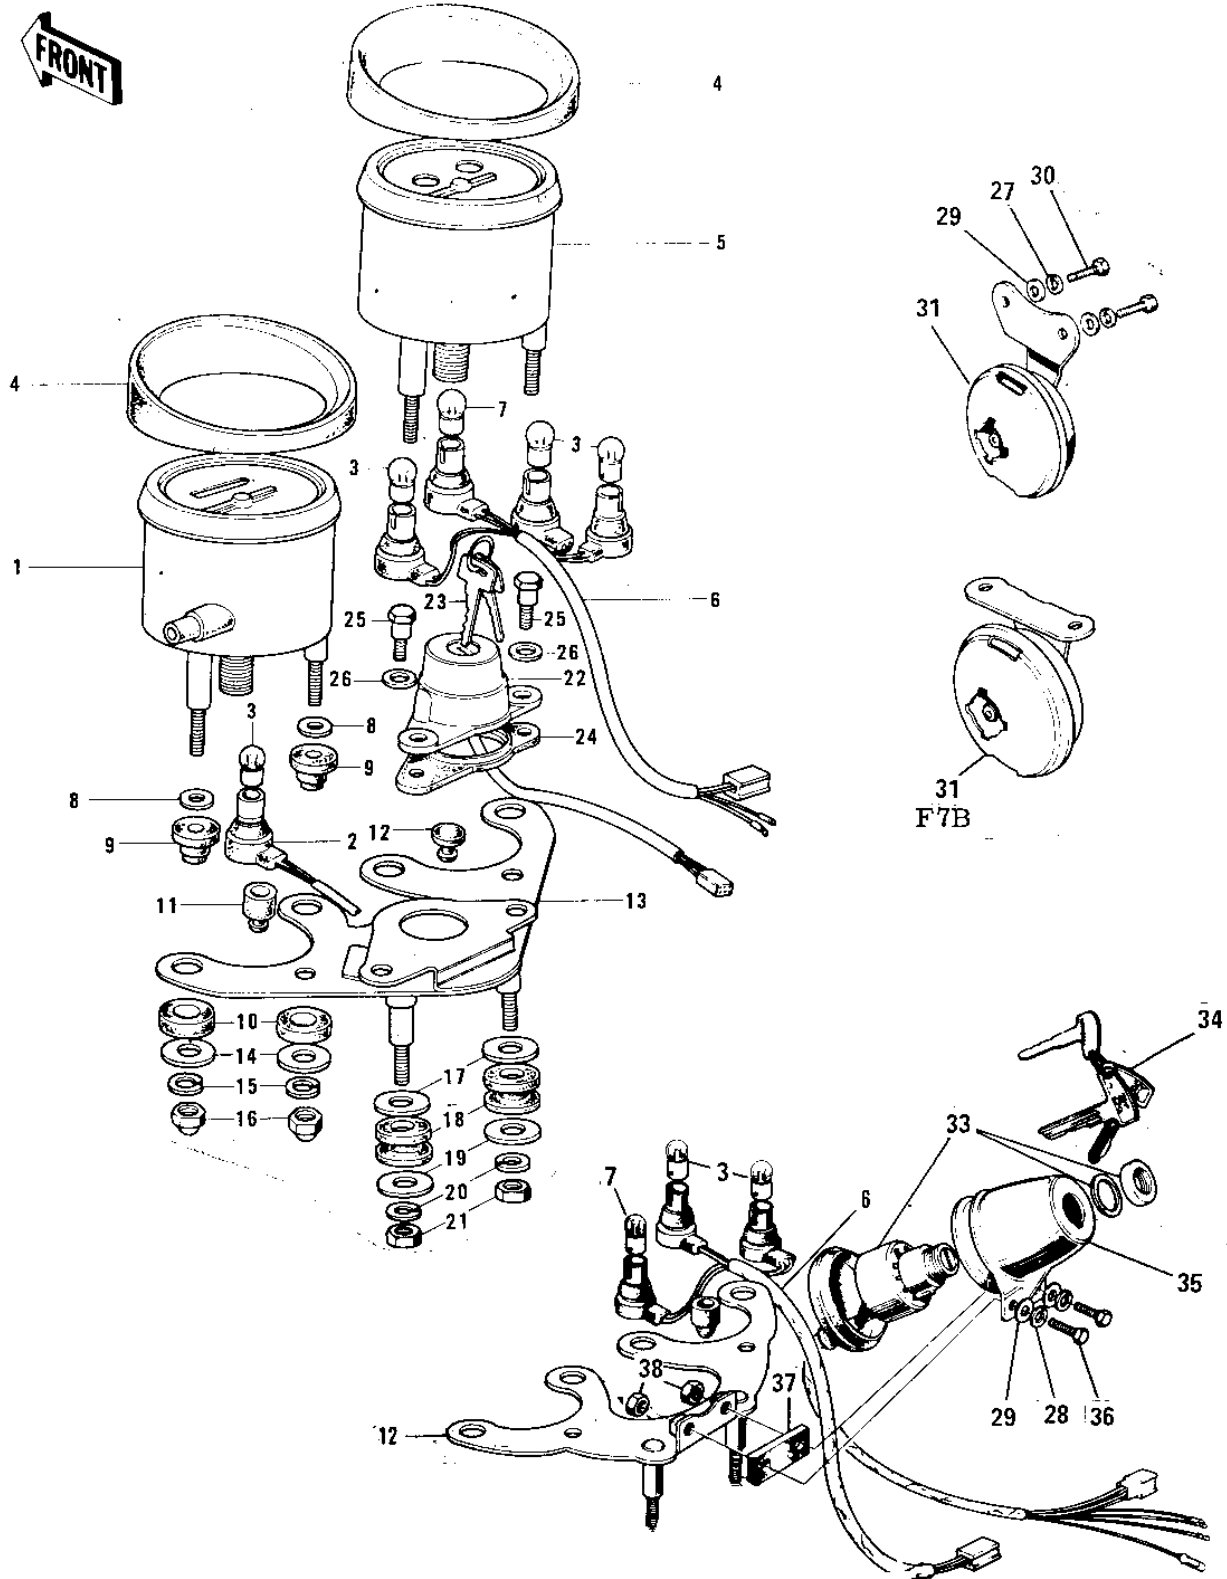

1971 F7 PARTS DIAGRAM

METERS/IGNITION SWITCH