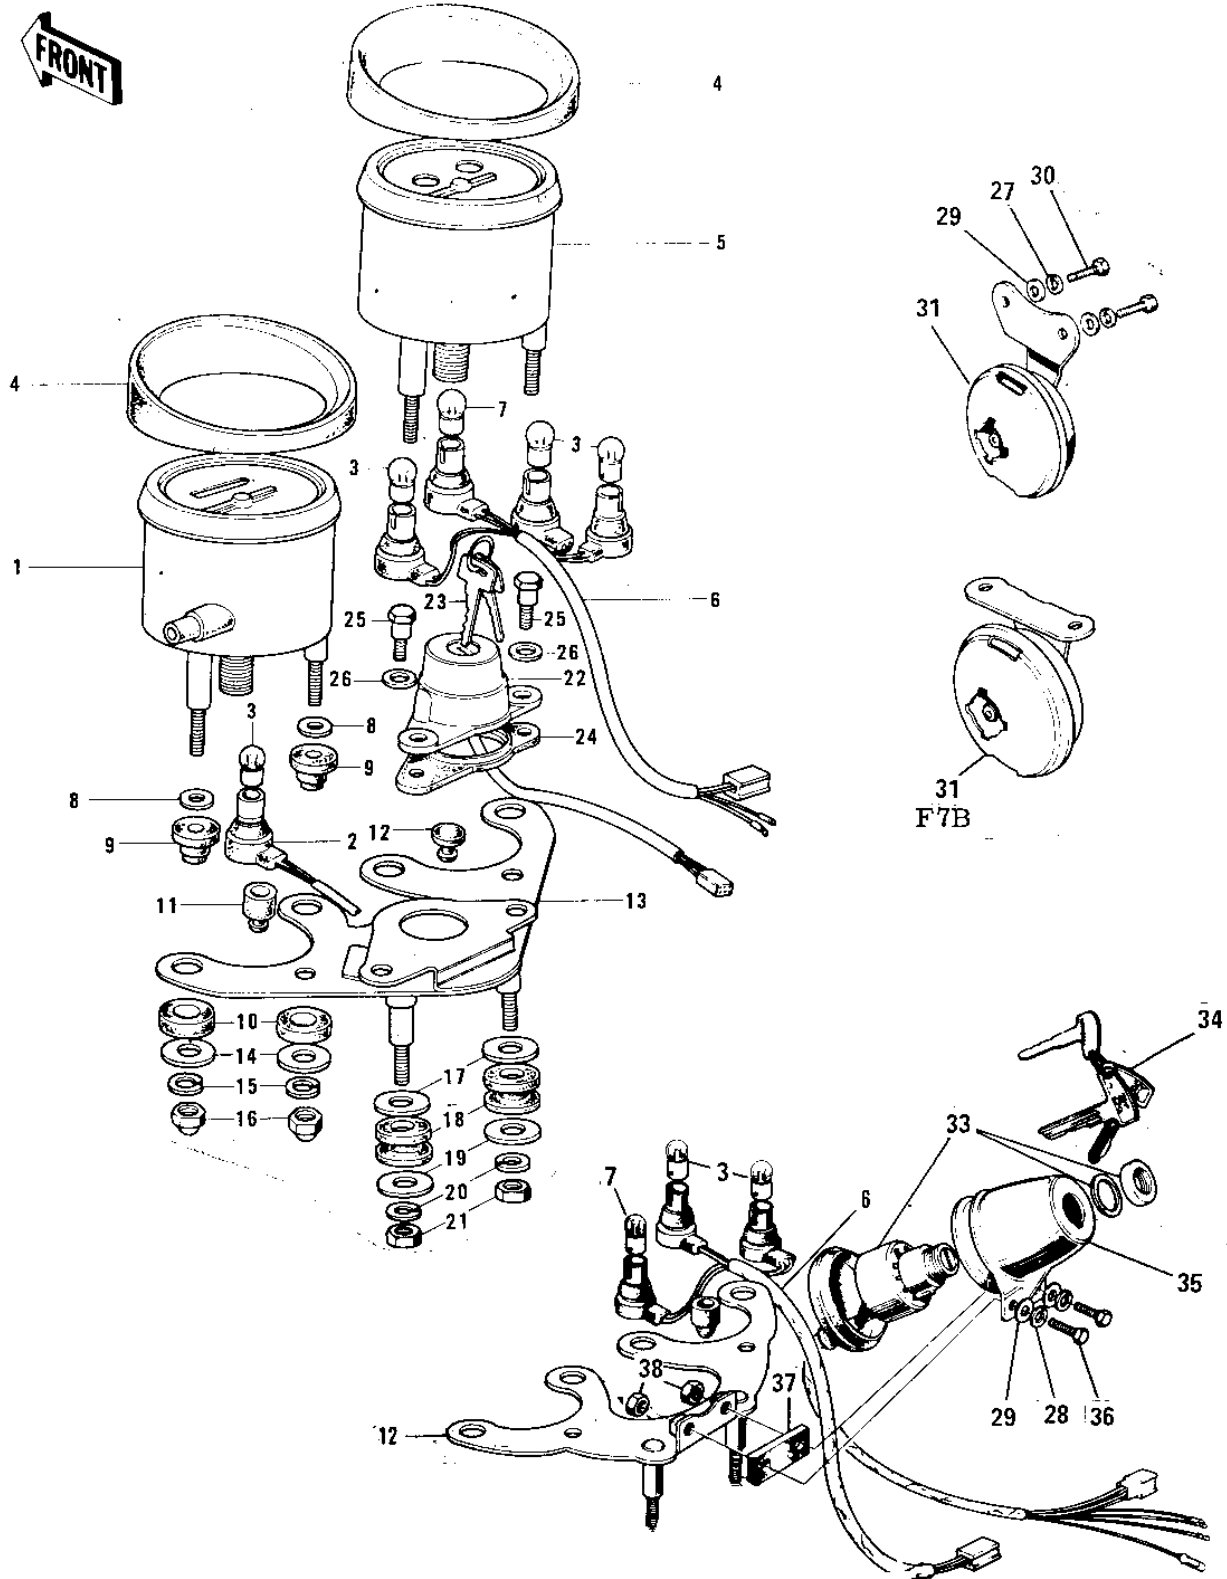

1972 F7-A PARTS DIAGRAM

METERS/IGNITION SWITCH

1972 F7-A PARTS LIST

METERS/IGNITION SWITCH

ITEM NAME	PART NUMBER	QUANTITY
SPEEDOMETER ASSY,MPH (Ref # 1 ~ 4)	25001-045	
SPEEDOMETER ASSY,MPH (Ref # 1 ~ 4)	25001-045	
SOCKET-SPEEDOMETER (Ref # 2)	25011-015	
BULB-6V 3W (Ref # 3)	92069-053	
BULB-6V 3W (Ref # 3)	92069-053	
COVER-SPEEDOMETER (Ref # 4)	25012-003	
TACHOMETER ASSY (Ref # 3 ~ 7)	25015-011	
TACHOMETER ASSY (Ref # 3 ~ 7)	25015-019	
SOCKET-TACHOMETER (Ref # 6)	25011-016	
SOCKET-TACHOMETER (Ref # 6)	25011-028	
BULB 6V 1.5W (Ref # 7)	92069-024	
WASHER,8.5X20X1.6 (Ref # 8)	92022-1561	
DAMPER RUBBER (Ref # 9)	92075-143	
DAMPER RUBBER (Ref # 10)	92075-066	
DAMPER RUBB SPEEDMETR (Ref # 11)	92075-035	
DAMPER RUBBER (Ref # 12)	92075-155	
BRACKET-SPEEDOMETER (Ref # 13)	25008-013	
BRACKET METER (Ref # 13)	25008-015	
WASHER PL 5.2X18X1.2 (Ref # 14)	92022-285	
WASHER SPRING 5MM (Ref # 15)	461F0500	
NUT-CAP,5MM (Ref # 16)	322N0500	
WASHER PLAIN 8MM (Ref # 17)	411B0800	
DAMPER RUBB SPEEDMETR (Ref # 18)	92075-024	
WASHER 6.5X20X1.6T (Ref # 19)	92022-125	
WASHER SPRING 6MM (Ref # 20)	461F0600	
NUT 6MM (Ref # 21)	311B0600	
SWITCH ASSY,IGNITION (Ref # 22,23)	27005-068	
SWITCH ASSY,IGNITION (Ref # 22,23)	27005-068	
KEY SET,#155 (Ref # 23)	27008-042-55	