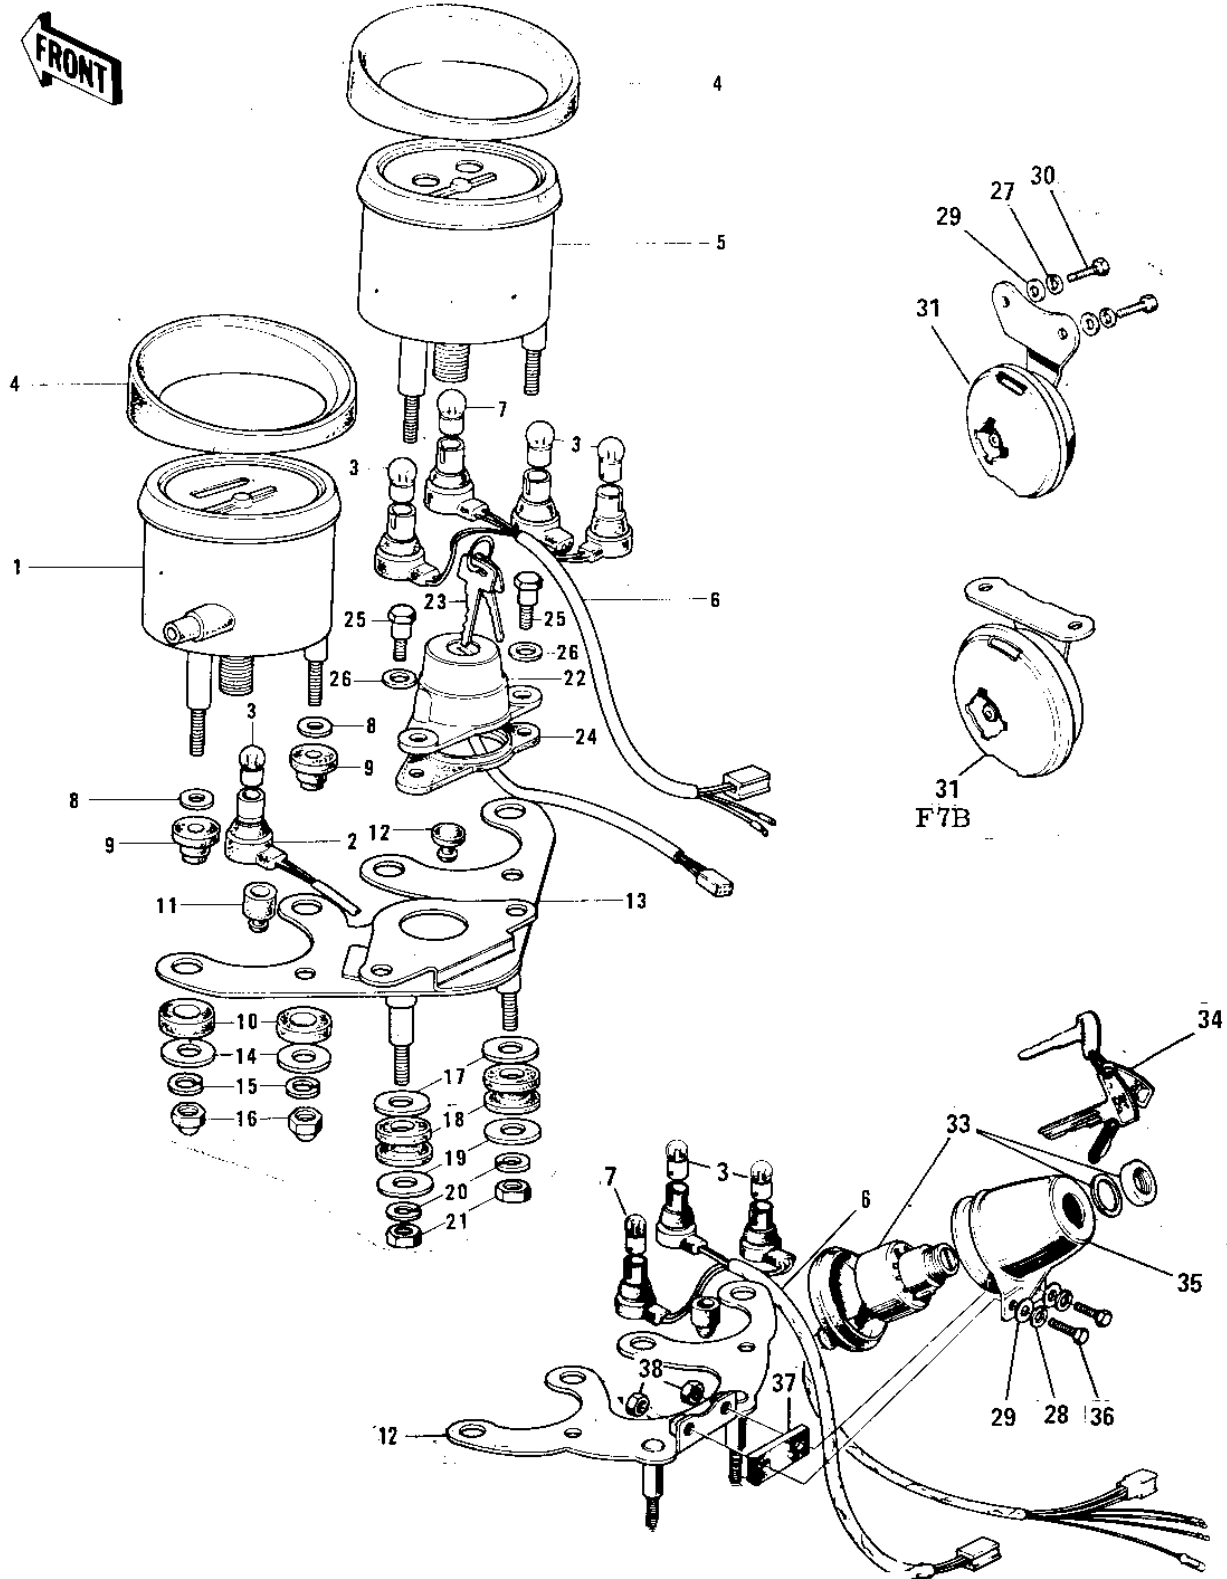

1973 F7-B PARTS DIAGRAM

METERS/IGNITION SWITCH

1973 F7-B PARTS LIST

METERS/IGNITION SWITCH

ITEM NAME	PART NUMBER	QUANTITY
SPEEDOMETER ASSY,MPH (Ref # 1 ~ 4)	25001-045	
SPEEDOMETER ASSY,MPH (Ref # 1 ~ 4)	25001-045	
SOCKET-SPEEDOMETER (Ref # 2)	25011-015	
BULB-6V 3W (Ref # 3)	92069-053	
BULB-6V 3W (Ref # 3)	92069-053	
COVER-SPEEDOMETER (Ref # 4)	25012-003	
TACHOMETER ASSY (Ref # 3 ~ 7)	25015-011	
TACHOMETER ASSY (Ref # 3 ~ 7)	25015-019	
SOCKET-TACHOMETER (Ref # 6)	25011-016	
SOCKET-TACHOMETER (Ref # 6)	25011-028	
BULB 6V 1.5W (Ref # 7)	92069-024	
WASHER,8.5X20X1.6 (Ref # 8)	92022-1561	
DAMPER RUBBER (Ref # 9)	92075-143	
DAMPER RUBBER (Ref # 10)	92075-066	
DAMPER RUBB SPEEDMETR (Ref # 11)	92075-035	
DAMPER RUBBER (Ref # 12)	92075-155	
BRACKET-SPEEDOMETER (Ref # 13)	25008-013	
BRACKET METER (Ref # 13)	25008-015	
WASHER PL 5.2X18X1.2 (Ref # 14)	92022-285	
WASHER SPRING 5MM (Ref # 15)	461F0500	
NUT-CAP,5MM (Ref # 16)	322N0500	
WASHER PLAIN 8MM (Ref # 17)	411B0800	
DAMPER RUBB SPEEDMETR (Ref # 18)	92075-024	
WASHER 6.5X20X1.6T (Ref # 19)	92022-125	
WASHER SPRING 6MM (Ref # 20)	461F0600	
NUT 6MM (Ref # 21)	311B0600	
SWITCH ASSY,IGNITION (Ref # 22,23)	27005-068	
SWITCH ASSY,IGNITION (Ref # 22,23)	27005-068	
KEY SET,#155 (Ref # 23)	27008-042-55	