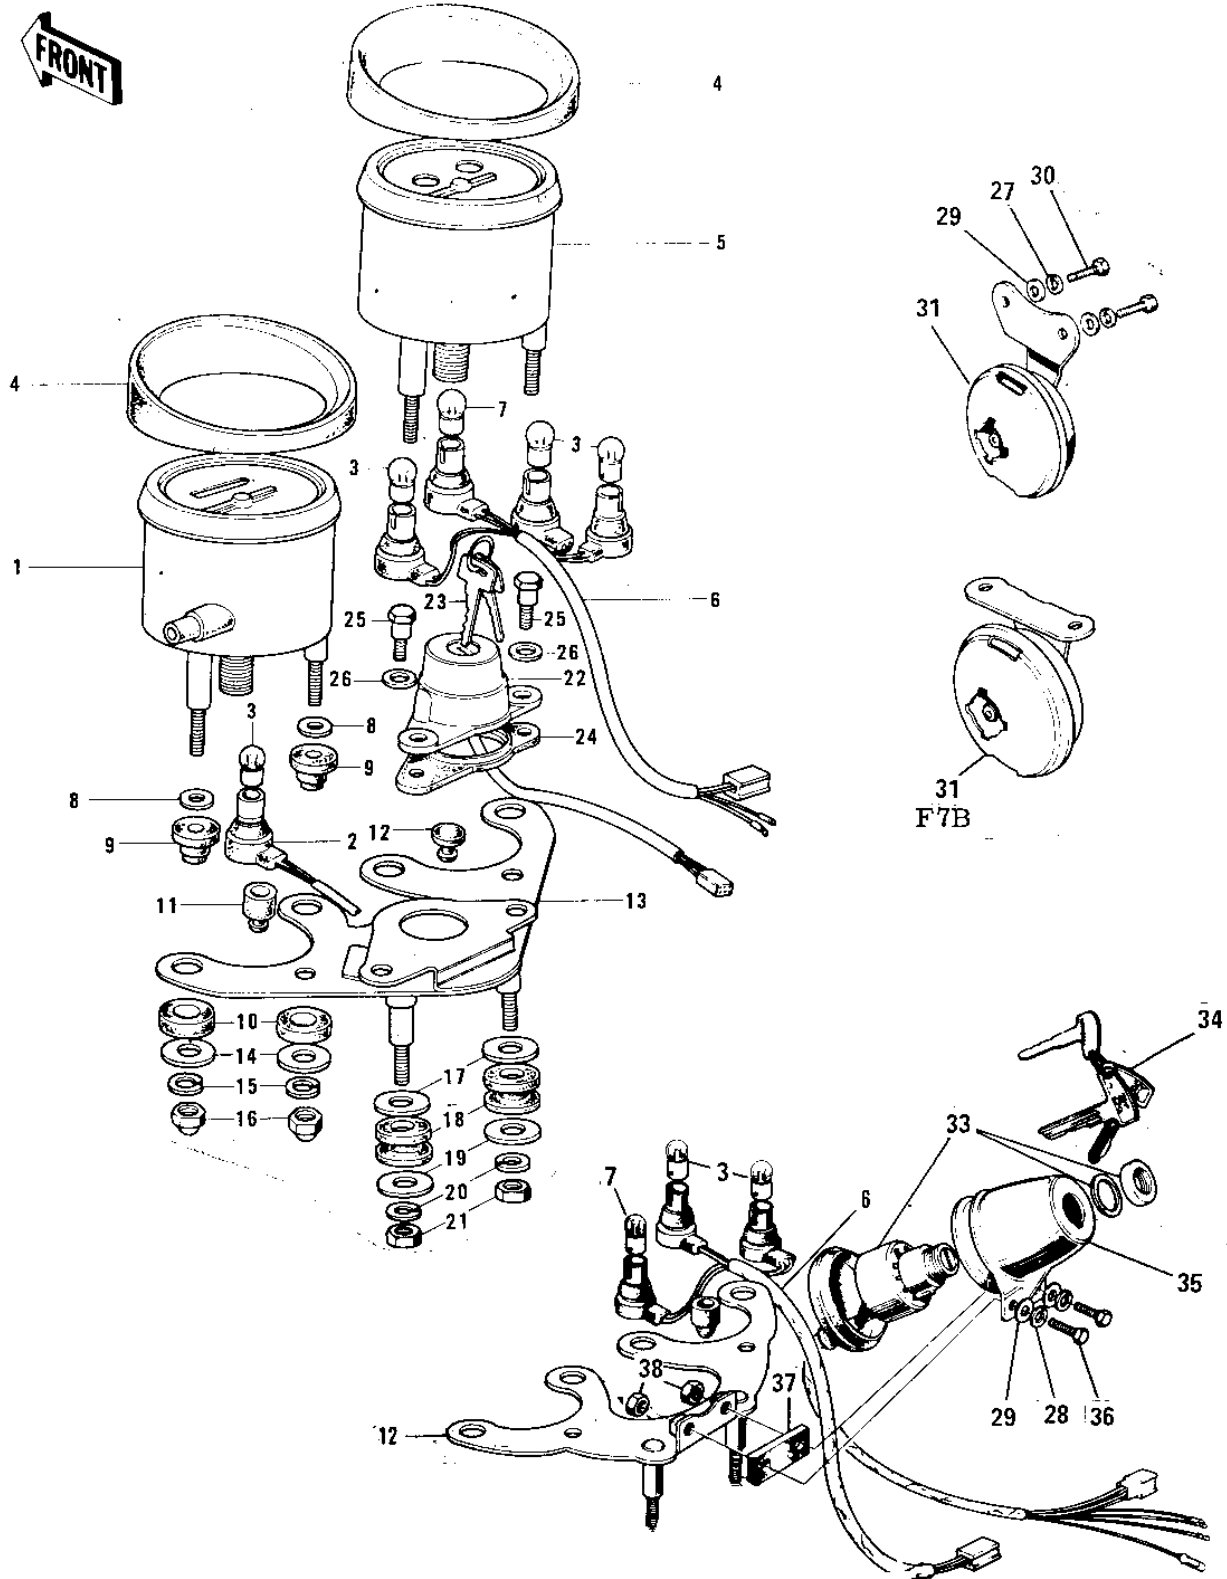

1974 F7-C PARTS DIAGRAM

METERS/IGNITION SWITCH

1974 F7-C PARTS LIST

METERS/IGNITION SWITCH

ITEM NAME	PART NUMBER	QUANTITY
SPEEDOMETER ASSY,MPH (Ref # 1 ~ 4)	25001-045	
SPEEDOMETER ASSY,MPH (Ref # 1 ~ 4)	25001-045	
SOCKET-SPEEDOMETER (Ref # 2)	25011-015	
BULB-6V 3W (Ref # 3)	92069-053	
BULB-6V 3W (Ref # 3)	92069-053	
COVER-SPEEDOMETER (Ref # 4)	25012-003	
TACHOMETER ASSY (Ref # 3 ~ 7)	25015-011	
TACHOMETER ASSY (Ref # 3 ~ 7)	25015-019	
SOCKET-TACHOMETER (Ref # 6)	25011-016	
SOCKET-TACHOMETER (Ref # 6)	25011-028	
BULB 6V 1.5W (Ref # 7)	92069-024	
WASHER,8.5X20X1.6 (Ref # 8)	92022-1561	
DAMPER RUBBER (Ref # 9)	92075-143	
DAMPER RUBBER (Ref # 10)	92075-066	
DAMPER RUBB SPEEDMETR (Ref # 11)	92075-035	
DAMPER RUBBER (Ref # 12)	92075-155	
BRACKET-SPEEDOMETER (Ref # 13)	25008-013	
BRACKET METER (Ref # 13)	25008-015	
WASHER PL 5.2X18X1.2 (Ref # 14)	92022-285	
WASHER SPRING 5MM (Ref # 15)	461F0500	
NUT-CAP,5MM (Ref # 16)	322N0500	
WASHER PLAIN 8MM (Ref # 17)	411B0800	
DAMPER RUBB SPEEDMETR (Ref # 18)	92075-024	
WASHER 6.5X20X1.6T (Ref # 19)	92022-125	
WASHER SPRING 6MM (Ref # 20)	461F0600	
NUT 6MM (Ref # 21)	311B0600	
SWITCH ASSY,IGNITION (Ref # 22,23)	27005-068	
SWITCH ASSY,IGNITION (Ref # 22,23)	27005-068	
KEY SET,#155 (Ref # 23)	27008-042-55	