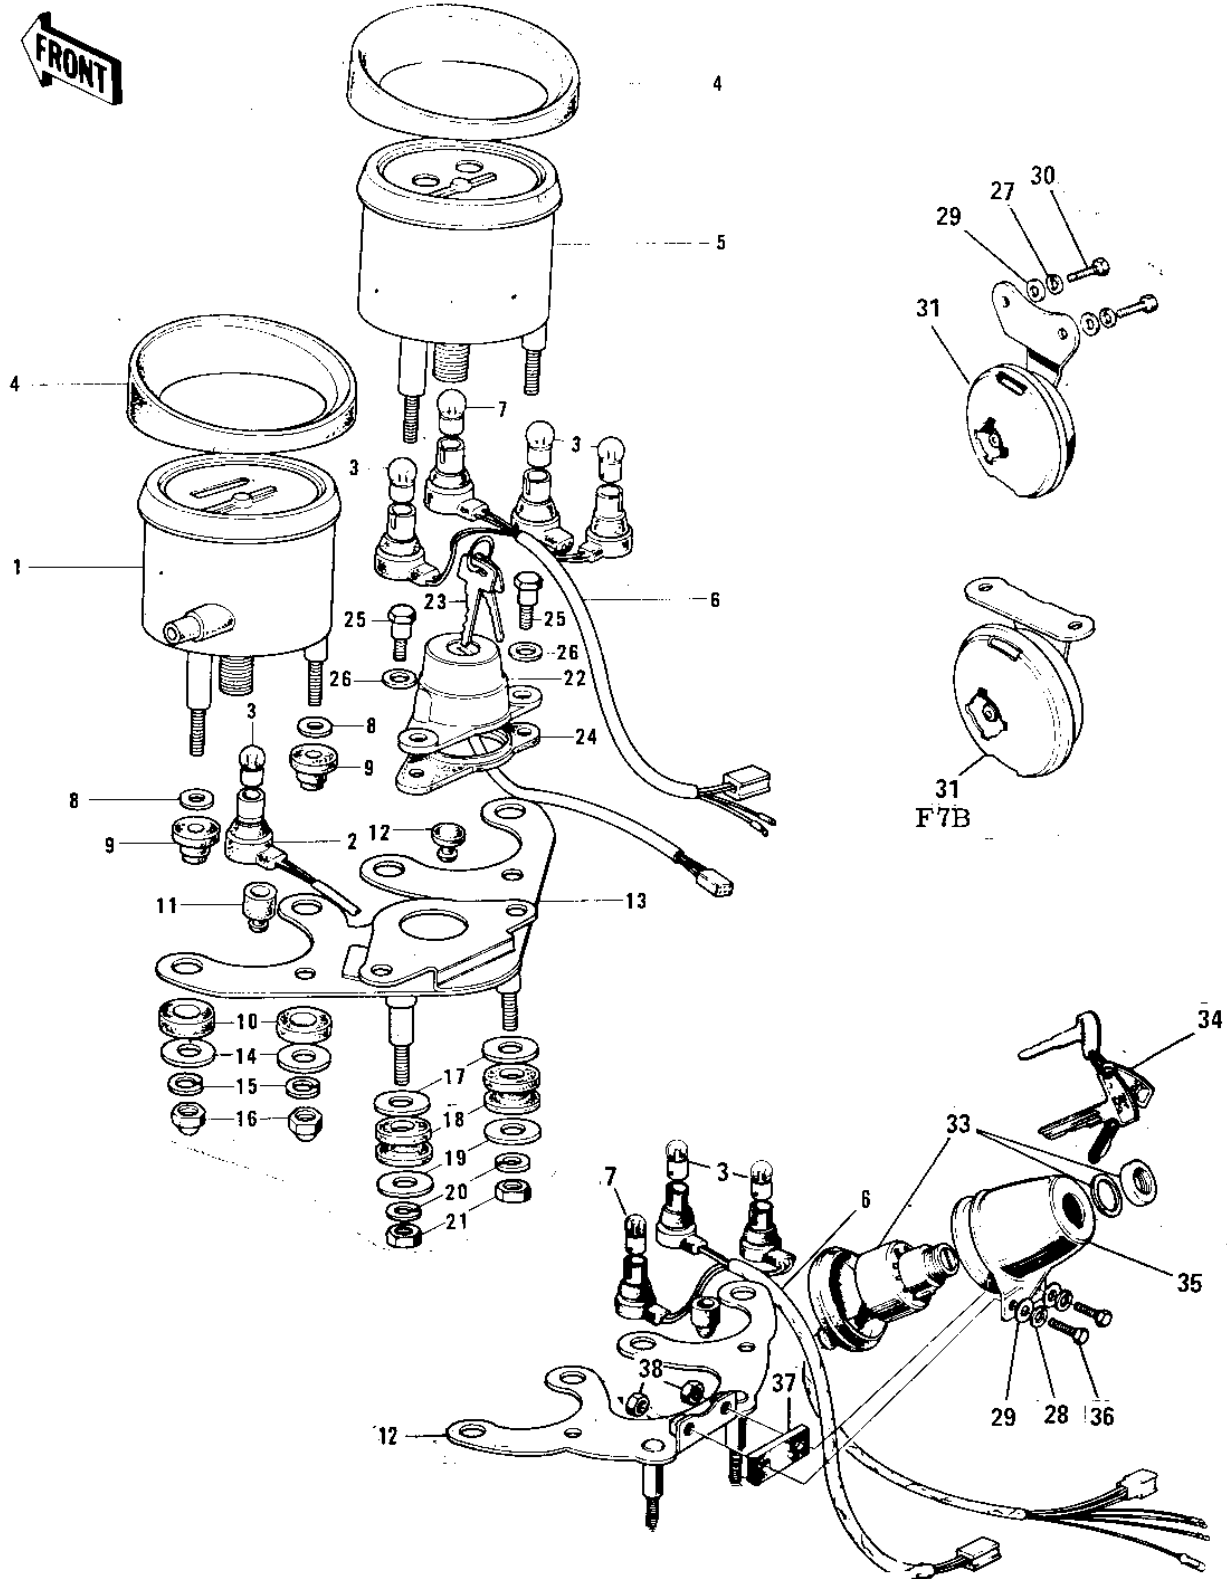

1975 F7-D PARTS DIAGRAM

METERS/IGNITION SWITCH

1975 F7-D PARTS LIST

METERS/IGNITION SWITCH

ITEM NAME	PART NUMBER	QUANTITY
SPEEDOMETER ASSY,MPH (Ref # 1 ~ 4)	25001-045	
SPEEDOMETER ASSY,MPH (Ref # 1 ~ 4)	25001-045	
SOCKET-SPEEDOMETER (Ref # 2)	25011-015	
BULB-6V 3W (Ref # 3)	92069-053	
BULB-6V 3W (Ref # 3)	92069-053	
COVER-SPEEDOMETER (Ref # 4)	25012-003	
TACHOMETER ASSY (Ref # 3 ~ 7)	25015-011	
TACHOMETER ASSY (Ref # 3 ~ 7)	25015-019	
SOCKET-TACHOMETER (Ref # 6)	25011-016	
SOCKET-TACHOMETER (Ref # 6)	25011-028	
BULB 6V 1.5W (Ref # 7)	92069-024	
WASHER,8.5X20X1.6 (Ref # 8)	92022-1561	
DAMPER RUBBER (Ref # 9)	92075-143	
DAMPER RUBBER (Ref # 10)	92075-066	
DAMPER RUBB SPEEDMETR (Ref # 11)	92075-035	
DAMPER RUBBER (Ref # 12)	92075-155	
BRACKET-SPEEDOMETER (Ref # 13)	25008-013	
BRACKET METER (Ref # 13)	25008-015	
WASHER PL 5.2X18X1.2 (Ref # 14)	92022-285	
WASHER SPRING 5MM (Ref # 15)	461F0500	
NUT-CAP,5MM (Ref # 16)	322N0500	
WASHER PLAIN 8MM (Ref # 17)	411B0800	
DAMPER RUBB SPEEDMETR (Ref # 18)	92075-024	
WASHER 6.5X20X1.6T (Ref # 19)	92022-125	
WASHER SPRING 6MM (Ref # 20)	461F0600	
NUT 6MM (Ref # 21)	311B0600	
SWITCH ASSY,IGNITION (Ref # 22,23)	27005-068	
SWITCH ASSY,IGNITION (Ref # 22,23)	27005-068	
KEY SET,#155 (Ref # 23)	27008-042-55	