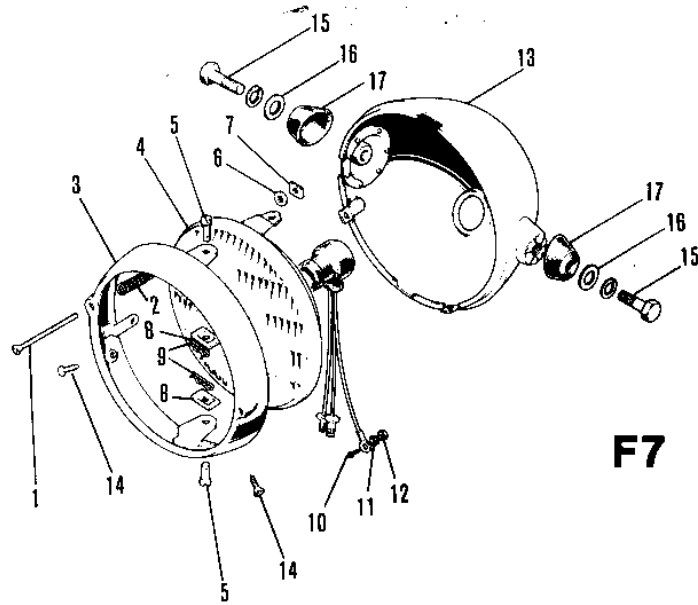

1974 F7-C PARTS DIAGRAM

HEADLIGHT ('71-73 F7/F7-A/F7-B)

F7

F7-A/F7-B

FRONT 

1974 F7-C PARTS LIST

HEADLIGHT ('71-73 F7/F7-A/F7-B)

ITEM NAME	PART NUMBER	QUANTITY
LAMP UNIT-HEAD (Ref # 1~9)	23003-008	
SCREW FORCUS ADJUST (Ref # 1)	23019-021	
SPRING FOCUS ADJUST (Ref # 2)	23014-005	
RIM HEAD LAMP (Ref # 3)	23006-014	
SEALED BEAM UNIT (Ref # 4)	23007-022	
SCREW LENS UNIT FITT (Ref # 5)	23019-018	
WASHER (Ref # 6)	23021-004	
NUT (Ref # 7)	23020-016	
NUT LENS UNIT FITTING (Ref # 8)	23020-009	
PIN LENS UNIT FITTING (Ref # 9)	23022-001	
SCREW-PAN-HEAD 3X6 (Ref # 10)	220B0306	
WASHER SPRING 3MM (Ref # 11)	461F0300	
NUT-HEX (Ref # 12)	311B0300	
BODY-HEAD LAMP,BLACK (Ref # 13)	23005-022-21	
SCREW OVL CNTSNK 5X10 (Ref # 14)	222E0510	
BOLT,HEX HEAD,10X25 (Ref # 15)	92007-045	
WASHER PLAIN 10MM (Ref # 16)	411B1000	
DAMPER RUBBER (Ref # 17)	92075-058	
LAMP UNIT-HEAD (Ref # 1~9)	23003-015	
SCREW FORCUS ADJUST (Ref # 1)	23019-021	
SPRING FOCUS ADJUST (Ref # 2)	23014-005	
RIM-HEAD LAMP (Ref # 3)	23006-028	
LENS UNIT-HEAD LAMP (Ref # 4)	23007-032	
SCREW LENS UNIT FITT (Ref # 5)	23019-018	
WASHER (Ref # 6)	23021-004	
NUT (Ref # 7)	23020-016	
NUT LENS UNIT FITTING (Ref # 8)	23020-009	
PIN LENS UNIT FITTING (Ref # 9)	23022-001	
BODY-HEAD LAMP,BLACK (Ref # 10)	23005-034-10	

1974 F7-C PARTS LIST

HEADLIGHT ('71-'73 F7/F7-A/F7-B)

ITEM NAME	PART NUMBER	QUANTITY
NUT (Ref # 11)	23020-017	
WASHER-LOCK (Ref # 12)	23021-011	
DAMPER RUBBER (Ref # 13)	92075-079	
DAMPER RUBBER (Ref # 13)	92075-134	
WASHER SPRING 10MM (Ref # 14)	461F1000	
BOLT,10MM (Ref # 15)	92007-024	
SCREW-PAN HEAD,5MM (Ref # 16)	92011-024	
WASHER SPRING 5MM (Ref # 17)	461F0500	
WASHER (Ref # 18)	23021-010	