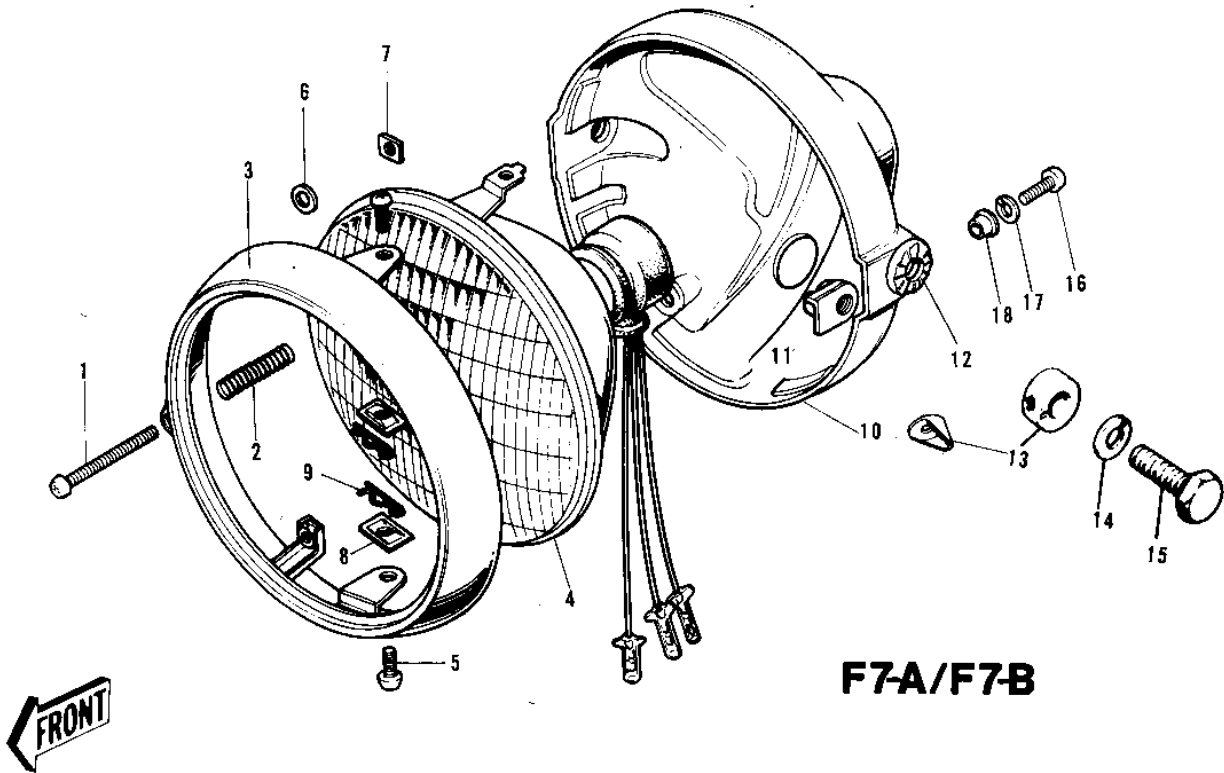

1974 F7-C PARTS DIAGRAM

HEADLIGHT ('71-73 F7/F7-A/F7-B)

F7

F7-A/F7-B

FRONT 

1974 F7-C PARTS LIST

HEADLIGHT ('71-73 F7/F7-A/F7-B)

ITEM NAME	PART NUMBER	QUANTITY
LAMP UNIT-HEAD (Ref # 1~9)	23003-008	
SCREW FORCUS ADJUST (Ref # 1)	23019-021	
SPRING FOCUS ADJUST (Ref # 2)	23014-005	
RIM HEAD LAMP (Ref # 3)	23006-014	
SEALED BEAM UNIT (Ref # 4)	23007-022	
SCREW LENS UNIT FITT (Ref # 5)	23019-018	
WASHER (Ref # 6)	23021-004	
NUT (Ref # 7)	23020-016	
NUT LENS UNIT FITTING (Ref # 8)	23020-009	
PIN LENS UNIT FITTING (Ref # 9)	23022-001	
SCREW-PAN-HEAD 3X6 (Ref # 10)	220B0306	
WASHER SPRING 3MM (Ref # 11)	461F0300	
NUT-HEX (Ref # 12)	311B0300	
BODY-HEAD LAMP,BLACK (Ref # 13)	23005-022-21	
SCREW OVL CNTSNK 5X10 (Ref # 14)	222E0510	
BOLT,HEX HEAD,10X25 (Ref # 15)	92007-045	
WASHER PLAIN 10MM (Ref # 16)	411B1000	
DAMPER RUBBER (Ref # 17)	92075-058	
LAMP UNIT-HEAD (Ref # 1~9)	23003-015	
SCREW FORCUS ADJUST (Ref # 1)	23019-021	
SPRING FOCUS ADJUST (Ref # 2)	23014-005	
RIM-HEAD LAMP (Ref # 3)	23006-028	
LENS UNIT-HEAD LAMP (Ref # 4)	23007-032	
SCREW LENS UNIT FITT (Ref # 5)	23019-018	
WASHER (Ref # 6)	23021-004	
NUT (Ref # 7)	23020-016	
NUT LENS UNIT FITTING (Ref # 8)	23020-009	
PIN LENS UNIT FITTING (Ref # 9)	23022-001	
BODY-HEAD LAMP,BLACK (Ref # 10)	23005-034-10	

1974 F7-C PARTS LIST

HEADLIGHT ('71-'73 F7/F7-A/F7-B)

ITEM NAME	PART NUMBER	QUANTITY
NUT (Ref # 11)	23020-017	
WASHER-LOCK (Ref # 12)	23021-011	
DAMPER RUBBER (Ref # 13)	92075-079	
DAMPER RUBBER (Ref # 13)	92075-134	
WASHER SPRING 10MM (Ref # 14)	461F1000	
BOLT,10MM (Ref # 15)	92007-024	
SCREW-PAN HEAD,5MM (Ref # 16)	92011-024	
WASHER SPRING 5MM (Ref # 17)	461F0500	
WASHER (Ref # 18)	23021-010	