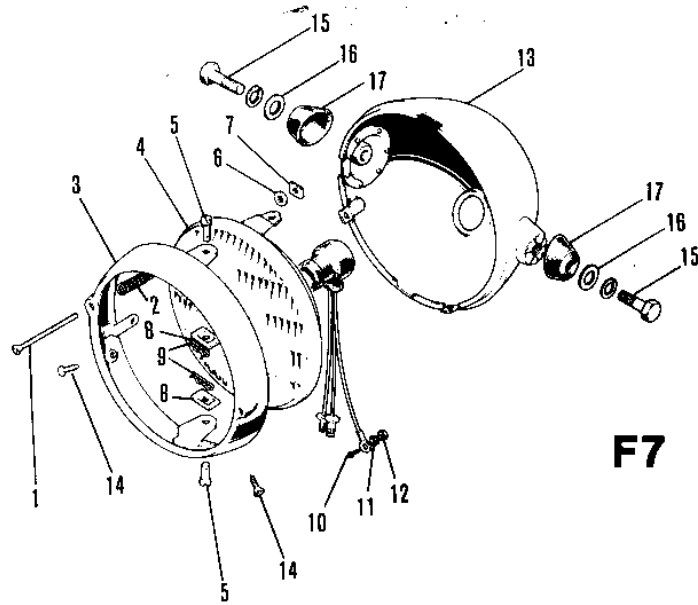

# 1975 F7-D PARTS DIAGRAM

HEADLIGHT ('71-73 F7/F7-A/F7-B)

**Kawasaki**

Let the good times roll®

# 1975 F7-D PARTS LIST

HEADLIGHT ('71-73 F7/F7-A/F7-B)

ITEM NAME	PART NUMBER	QUANTITY
LAMP UNIT-HEAD (Ref # 1~9)	23003-008	
SCREW FORCUS ADJUST (Ref # 1)	23019-021	
SPRING FOCUS ADJUST (Ref # 2)	23014-005	
RIM HEAD LAMP (Ref # 3)	23006-014	
SEALED BEAM UNIT (Ref # 4)	23007-022	
SCREW LENS UNIT FITT (Ref # 5)	23019-018	
WASHER (Ref # 6)	23021-004	
NUT (Ref # 7)	23020-016	
NUT LENS UNIT FITTING (Ref # 8)	23020-009	
PIN LENS UNIT FITTING (Ref # 9)	23022-001	
SCREW-PAN-HEAD 3X6 (Ref # 10)	220B0306	
WASHER SPRING 3MM (Ref # 11)	461F0300	
NUT-HEX (Ref # 12)	311B0300	
BODY-HEAD LAMP,BLACK (Ref # 13)	23005-022-21	
SCREW OVL CNTSNK 5X10 (Ref # 14)	222E0510	
BOLT,HEX HEAD,10X25 (Ref # 15)	92007-045	
WASHER PLAIN 10MM (Ref # 16)	411B1000	
DAMPER RUBBER (Ref # 17)	92075-058	
LAMP UNIT-HEAD (Ref # 1~9)	23003-015	
SCREW FORCUS ADJUST (Ref # 1)	23019-021	
SPRING FOCUS ADJUST (Ref # 2)	23014-005	
RIM-HEAD LAMP (Ref # 3)	23006-028	
LENS UNIT-HEAD LAMP (Ref # 4)	23007-032	
SCREW LENS UNIT FITT (Ref # 5)	23019-018	
WASHER (Ref # 6)	23021-004	
NUT (Ref # 7)	23020-016	
NUT LENS UNIT FITTING (Ref # 8)	23020-009	
PIN LENS UNIT FITTING (Ref # 9)	23022-001	
BODY-HEAD LAMP,BLACK (Ref # 10)	23005-034-10	

## 1975 F7-D PARTS LIST

HEADLIGHT ('71-'73 F7/F7-A/F7-B)

ITEM NAME	PART NUMBER	QUANTITY
NUT (Ref # 11)	23020-017	
WASHER-LOCK (Ref # 12)	23021-011	
DAMPER RUBBER (Ref # 13)	92075-079	
DAMPER RUBBER (Ref # 13)	92075-134	
WASHER SPRING 10MM (Ref # 14)	461F1000	
BOLT,10MM (Ref # 15)	92007-024	
SCREW-PAN HEAD,5MM (Ref # 16)	92011-024	
WASHER SPRING 5MM (Ref # 17)	461F0500	
WASHER (Ref # 18)	23021-010	