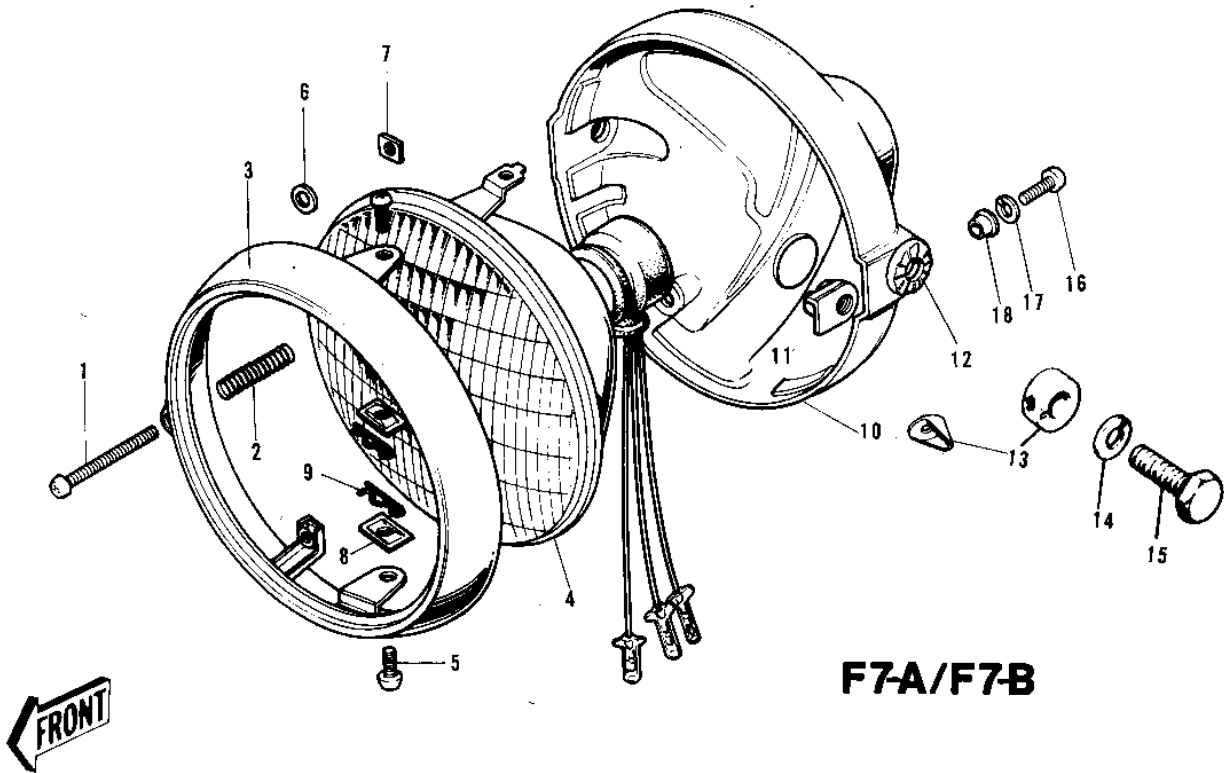

# 1975 F7-D PARTS DIAGRAM

HEADLIGHT ('71-73 F7/F7-A/F7-B)

**Kawasaki**

Let the good times roll®

# 1975 F7-D PARTS LIST

HEADLIGHT ('71-73 F7/F7-A/F7-B)

ITEM NAME	PART NUMBER	QUANTITY
LAMP UNIT-HEAD (Ref # 1~9)	23003-008	
SCREW FORCUS ADJUST (Ref # 1)	23019-021	
SPRING FOCUS ADJUST (Ref # 2)	23014-005	
RIM HEAD LAMP (Ref # 3)	23006-014	
SEALED BEAM UNIT (Ref # 4)	23007-022	
SCREW LENS UNIT FITT (Ref # 5)	23019-018	
WASHER (Ref # 6)	23021-004	
NUT (Ref # 7)	23020-016	
NUT LENS UNIT FITTING (Ref # 8)	23020-009	
PIN LENS UNIT FITTING (Ref # 9)	23022-001	
SCREW-PAN-HEAD 3X6 (Ref # 10)	220B0306	
WASHER SPRING 3MM (Ref # 11)	461F0300	
NUT-HEX (Ref # 12)	311B0300	
BODY-HEAD LAMP,BLACK (Ref # 13)	23005-022-21	
SCREW OVL CNTSNK 5X10 (Ref # 14)	222E0510	
BOLT,HEX HEAD,10X25 (Ref # 15)	92007-045	
WASHER PLAIN 10MM (Ref # 16)	411B1000	
DAMPER RUBBER (Ref # 17)	92075-058	
LAMP UNIT-HEAD (Ref # 1~9)	23003-015	
SCREW FORCUS ADJUST (Ref # 1)	23019-021	
SPRING FOCUS ADJUST (Ref # 2)	23014-005	
RIM-HEAD LAMP (Ref # 3)	23006-028	
LENS UNIT-HEAD LAMP (Ref # 4)	23007-032	
SCREW LENS UNIT FITT (Ref # 5)	23019-018	
WASHER (Ref # 6)	23021-004	
NUT (Ref # 7)	23020-016	
NUT LENS UNIT FITTING (Ref # 8)	23020-009	
PIN LENS UNIT FITTING (Ref # 9)	23022-001	
BODY-HEAD LAMP,BLACK (Ref # 10)	23005-034-10	

## 1975 F7-D PARTS LIST

HEADLIGHT ('71-'73 F7/F7-A/F7-B)

ITEM NAME	PART NUMBER	QUANTITY
NUT (Ref # 11)	23020-017	
WASHER-LOCK (Ref # 12)	23021-011	
DAMPER RUBBER (Ref # 13)	92075-079	
DAMPER RUBBER (Ref # 13)	92075-134	
WASHER SPRING 10MM (Ref # 14)	461F1000	
BOLT,10MM (Ref # 15)	92007-024	
SCREW-PAN HEAD,5MM (Ref # 16)	92011-024	
WASHER SPRING 5MM (Ref # 17)	461F0500	
WASHER (Ref # 18)	23021-010	