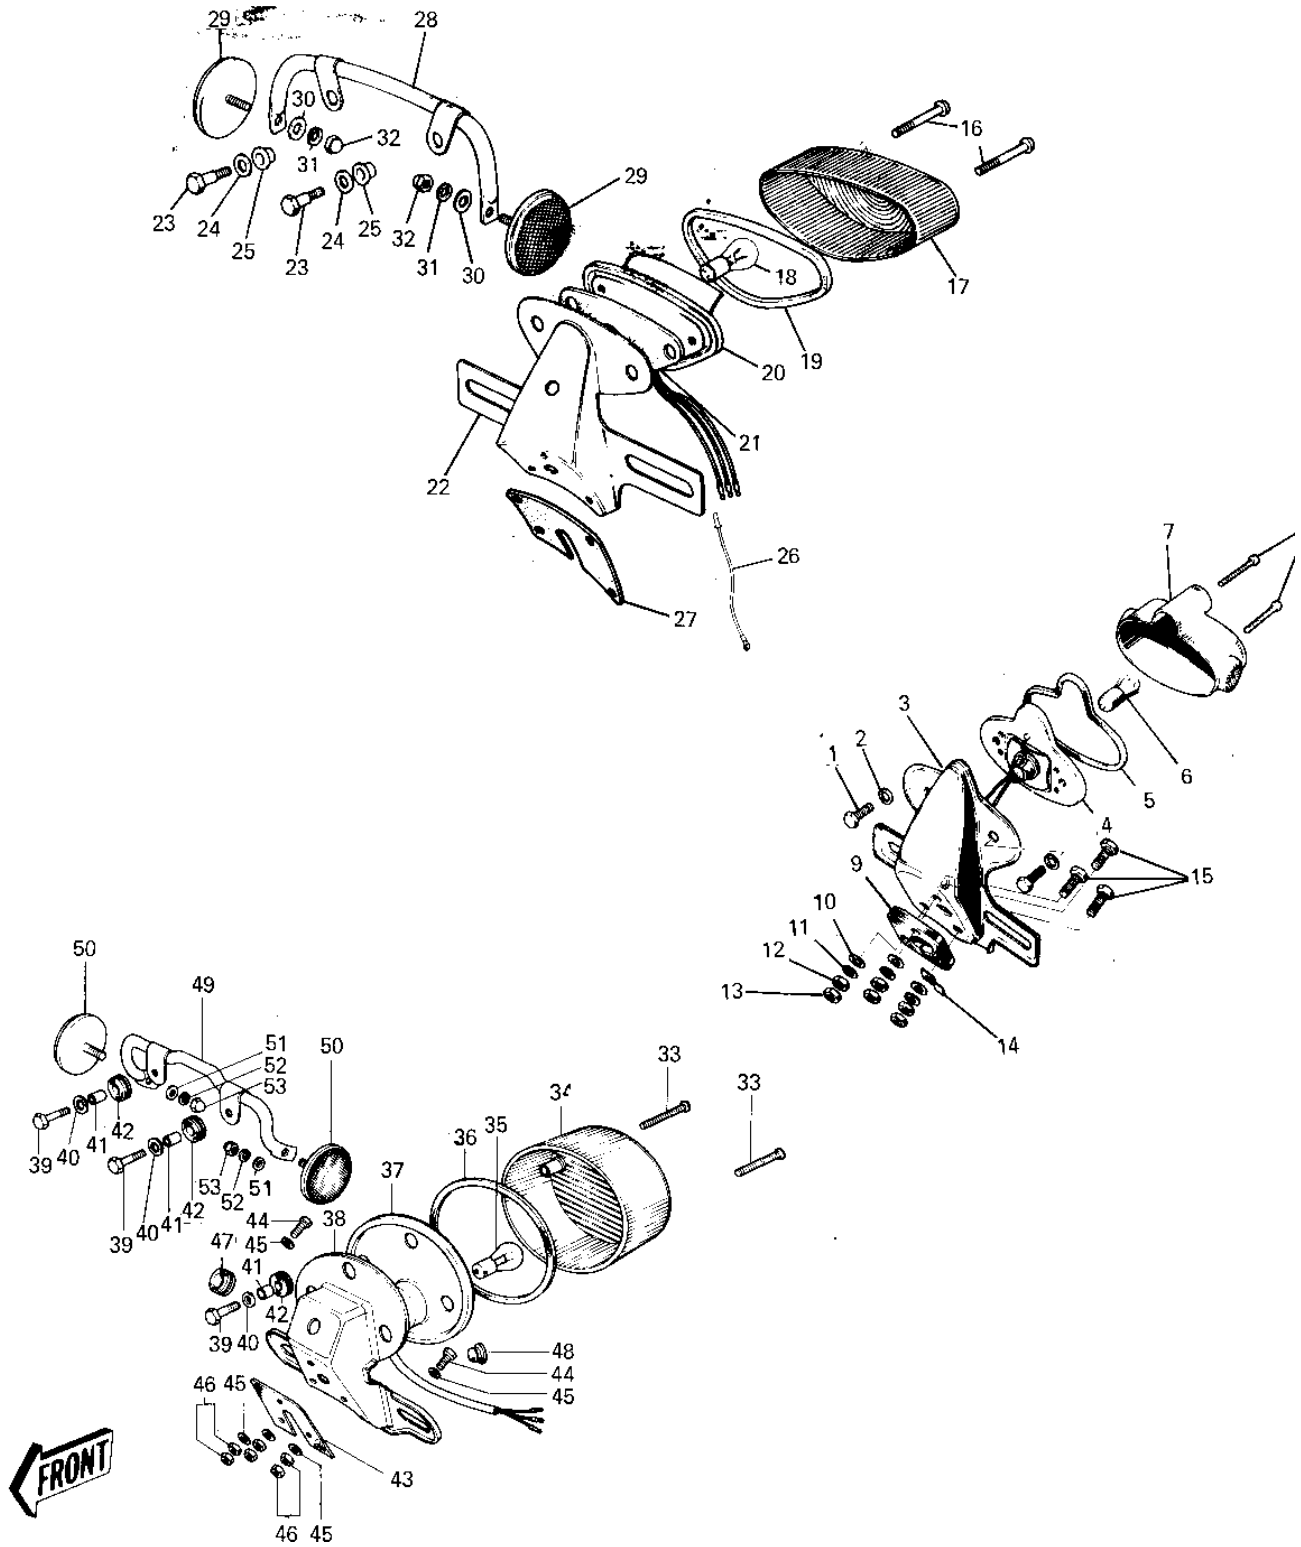

1974 F7-C PARTS DIAGRAM

TAILLIGHT ('71-73 F7/F7-A/F7-B)

1974 F7-C PARTS LIST

TAILLIGHT ('71-'73 F7/F7-A/F7-B)

ITEM NAME	PART NUMBER	QUANTITY
LAMP ASSY-TAIL,BLACK (Ref # 1~8)	23024-019-21	
BOLT HEX HEAD 5X10 (Ref # 1)	110N0510	
WASHER SPRING 5MM (Ref # 2)	461F0500	
BKT LICENSE PLT BLACK (Ref # 3)	23036-007-10	
SOCKET TAIL LAMP (Ref # 4)	23027-009	
GASKET TAIL LAMP (Ref # 5)	23028-008	
BULB 6V 3/21CP (Ref # 6)	92069-023	
LENS TAIL LAMP (Ref # 7)	23026-010	
SCREW PAN HEAD 4X50 (Ref # 8)	220E0450	
DAMPER-TAIL LAMP SHCK (Ref # 9)	35039-005	
WASHER 6.5X20X1.6T (Ref # 10)	92022-125	
WASHER SPRING 6MM (Ref # 11)	461F0600	
NUT 6MM (Ref # 12)	311B0600	
NUT 6MM (Ref # 13)	312B0600	
CLIP WIRING HARNESS (Ref # 14)	35024-002	
BOLT-UPSET,6X35 (Ref # 15)	112G0635	
LAMP ASSY-TAIL,BLACK (Ref # 16~26)	23024-019-21	
SCREW (Ref # 16)	220R0455	
LENS-TAIL LAMP (Ref # 17)	23026-022	
BULB 6V 3/21CP (Ref # 18)	92069-023	
GASKET-TAIL LAMP LENS (Ref # 19)	23028-016	
CASE-TAIL LAMP (Ref # 20,21)	23027-029	
GASKET-TAIL LAMP CASE (Ref # 21)	23028-015	
BKT-LICENSE PLT,BLACK (Ref # 22)	23036-014-21	
BOLT (Ref # 23)	92001-111	
WASHER,8.5X20X1.6 (Ref # 24)	92022-1561	
DAMPER RUBBER (Ref # 25)	92075-091	
WIRE IGNITION LEAD (Ref # 26)	26011-014	
DAMPER-TAIL LAMP SHCK (Ref # 27)	35039-005	