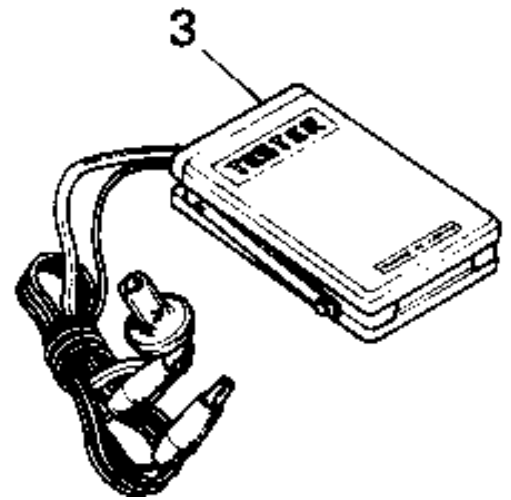

1972 F7-A PARTS DIAGRAM

SPECIAL SERVICE TOOLS

1972 F7-A PARTS LIST

SPECIAL SERVICE TOOLS

ITEM NAME	PART NUMBER	QUANTITY
FULLER-MAGNETO (Ref # 1)	56019-068	
57001-1243 (Canada) (Ref # 2)	56019-040	
UNAVAILABLE IN PRICE BOOK (Ref # 3)	56019-009	