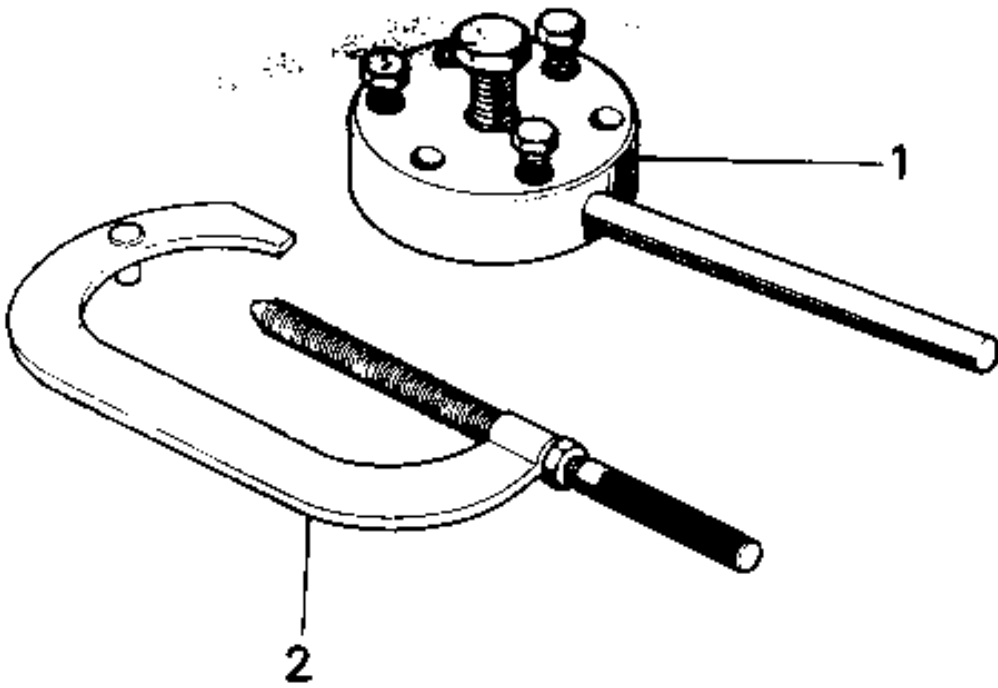

1972 F7-A PARTS DIAGRAM

SPECIAL SERVICE TOOLS

1972 F7-A PARTS LIST

SPECIAL SERVICE TOOLS

ITEM NAME	PART NUMBER	QUANTITY
FULLER-MAGNETO (Ref # 1)	56019-068	
57001-1243 (Canada) (Ref # 2)	56019-040	
UNAVAILABLE IN PRICE BOOK (Ref # 3)	56019-009	