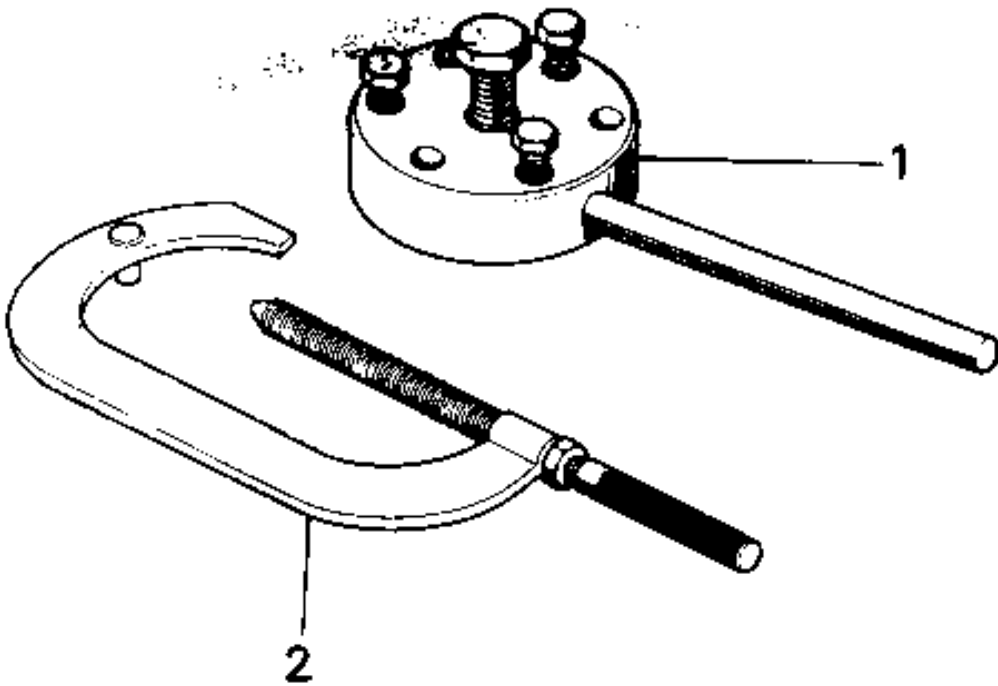

1974 F7-C PARTS DIAGRAM

SPECIAL SERVICE TOOLS

1974 F7-C PARTS LIST

SPECIAL SERVICE TOOLS

ITEM NAME	PART NUMBER	QUANTITY
FULLER-MAGNETO (Ref # 1)	56019-068	
57001-1243 (Canada) (Ref # 2)	56019-040	
UNAVAILABLE IN PRICE BOOK (Ref # 3)	56019-009	