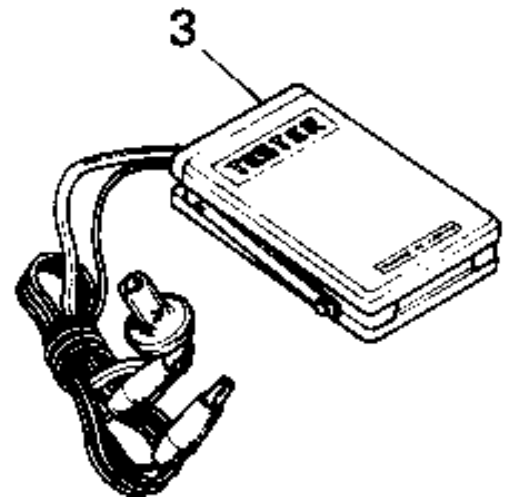

1974 F7-C PARTS DIAGRAM

SPECIAL SERVICE TOOLS

1974 F7-C PARTS LIST

SPECIAL SERVICE TOOLS

ITEM NAME	PART NUMBER	QUANTITY
FULLER-MAGNETO (Ref # 1)	56019-068	
57001-1243 (Canada) (Ref # 2)	56019-040	
UNAVAILABLE IN PRICE BOOK (Ref # 3)	56019-009	