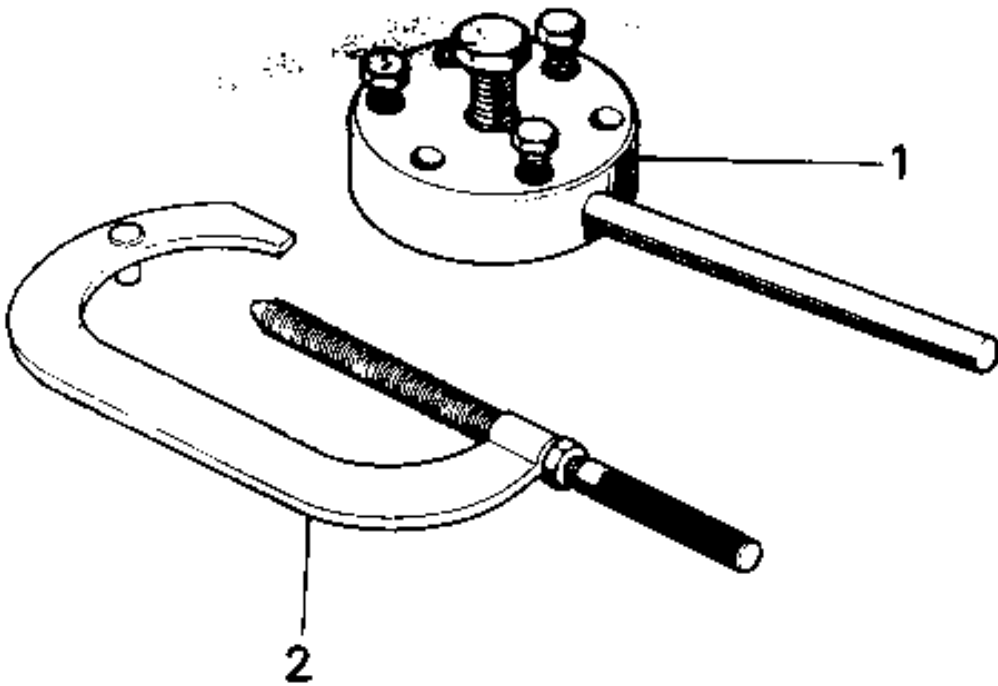

1975 F7-D PARTS DIAGRAM

SPECIAL SERVICE TOOLS

1975 F7-D PARTS LIST

SPECIAL SERVICE TOOLS

ITEM NAME	PART NUMBER	QUANTITY
FULLER-MAGNETO (Ref # 1)	56019-068	
57001-1243 (Canada) (Ref # 2)	56019-040	
UNAVAILABLE IN PRICE BOOK (Ref # 3)	56019-009	