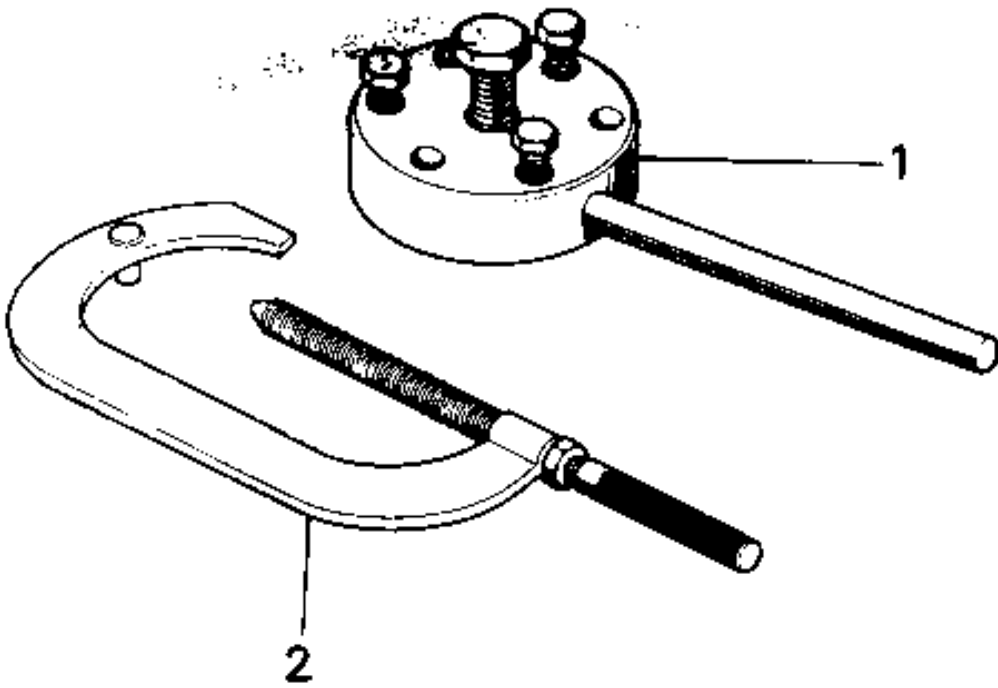

1975 F7-D PARTS DIAGRAM

SPECIAL SERVICE TOOLS

1975 F7-D PARTS LIST

SPECIAL SERVICE TOOLS

ITEM NAME	PART NUMBER	QUANTITY
FULLER-MAGNETO (Ref # 1)	56019-068	
57001-1243 (Canada) (Ref # 2)	56019-040	
UNAVAILABLE IN PRICE BOOK (Ref # 3)	56019-009	