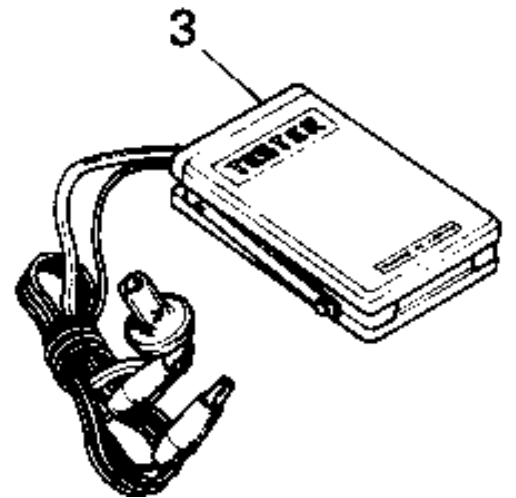

1975 F7-D PARTS DIAGRAM

SPECIAL SERVICE TOOLS

1975 F7-D PARTS LIST

SPECIAL SERVICE TOOLS

ITEM NAME	PART NUMBER	QUANTITY
FULLER-MAGNETO (Ref # 1)	56019-068	
57001-1243 (Canada) (Ref # 2)	56019-040	
UNAVAILABLE IN PRICE BOOK (Ref # 3)	56019-009	