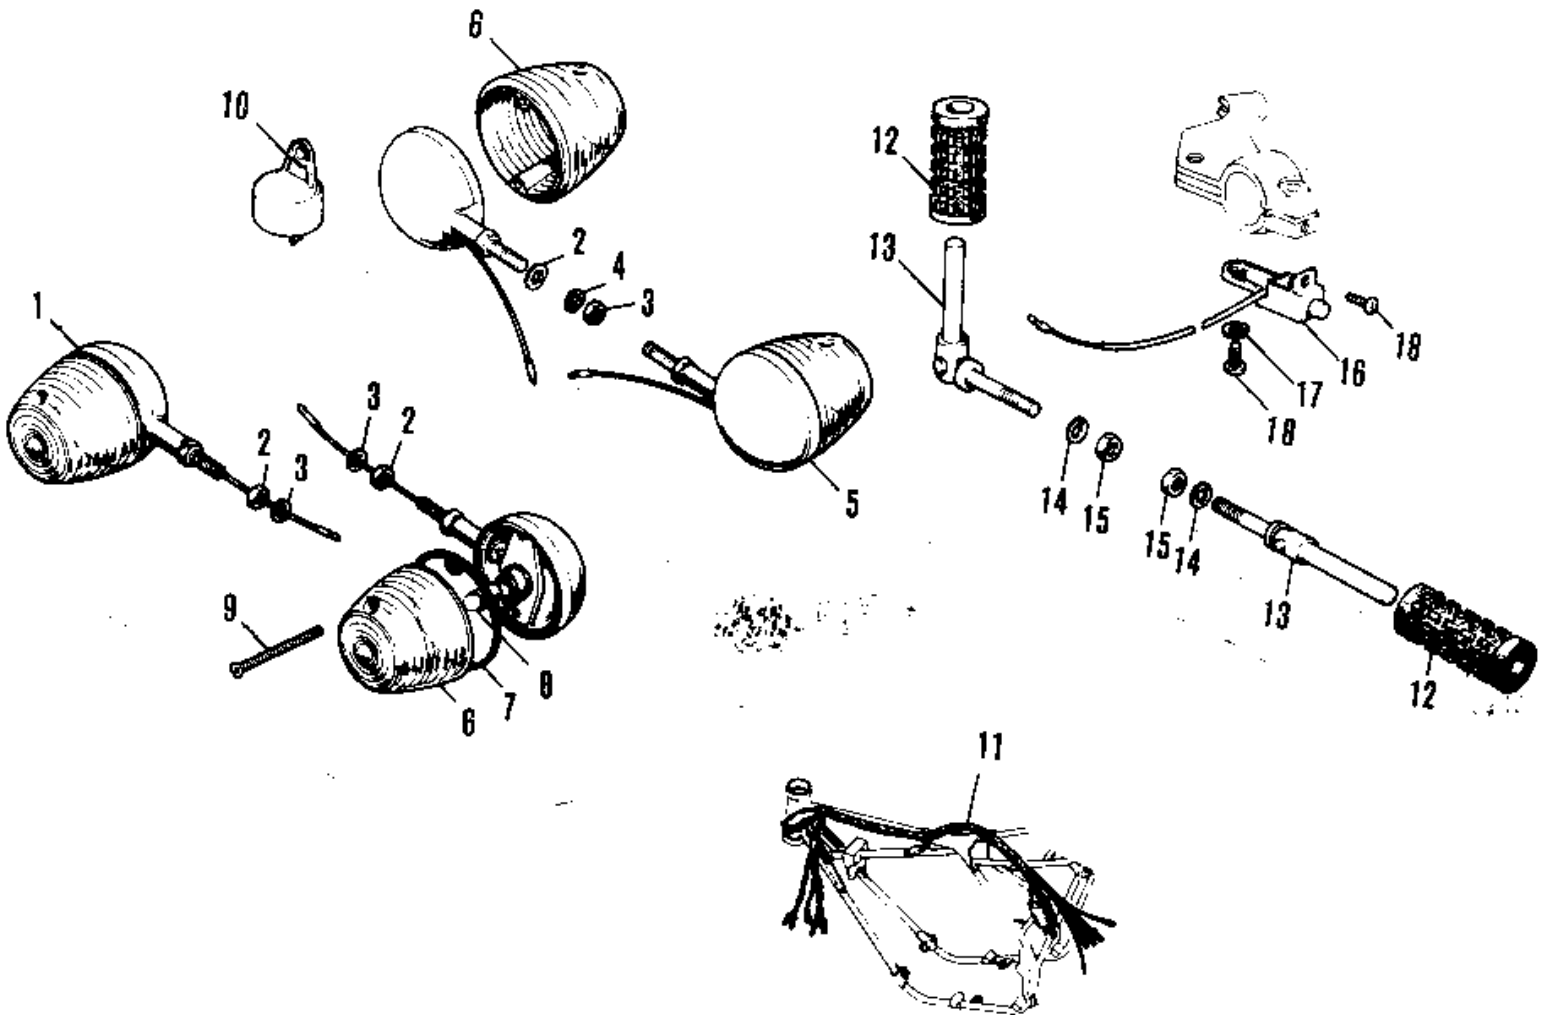

1974 F7-C PARTS DIAGRAM

OPTIONAL PARTS (F7/F7-A)

1974 F7-C PARTS LIST

OPTIONAL PARTS (F7/F7-A)

ITEM NAME	PART NUMBER	QUANTITY
FR. TURN SIG. LAMP (O (Ref # 1)	23040-027	
NUT 10MM (Ref # 2)	315B1000	
WASHER PLAIN 10MM (Ref # 3)	410B1000	
WASHER SPRING 10MM (Ref # 4)	461F1000	
RR TURN SIG LAMP (OPT (Ref # 5)	23043-024	
LENS TURN SIGNAL LAMP (Ref # 6)	23048-011	
BULB,6V 8W (Ref # 8)	92069-042	
SCREW OVL CNTSNK 3X15 (Ref # 9)	222B0315A	
RELAY-TURN SIG. (OPT) (Ref # 10)	27002-010	
WIRING HARNESS (OPT) (Ref # 11)	26001-056	
RUBBER REAR FOOTREST (Ref # 12)	92076-008	
FOOTREST BAR REAR (Ref # 13)	34027-013	
WASHER SPRING 10MM (Ref # 14)	461F1000	
NUT,10MM (Ref # 15)	314B1000	
SWITCH ASSY-ENG STOP (Ref # 16)	46027-006	
WASHER SPRING 3MM (Ref # 17)	461F0300	
SCREW-PAN-HEAD 3X6 (Ref # 18)	220B0306	